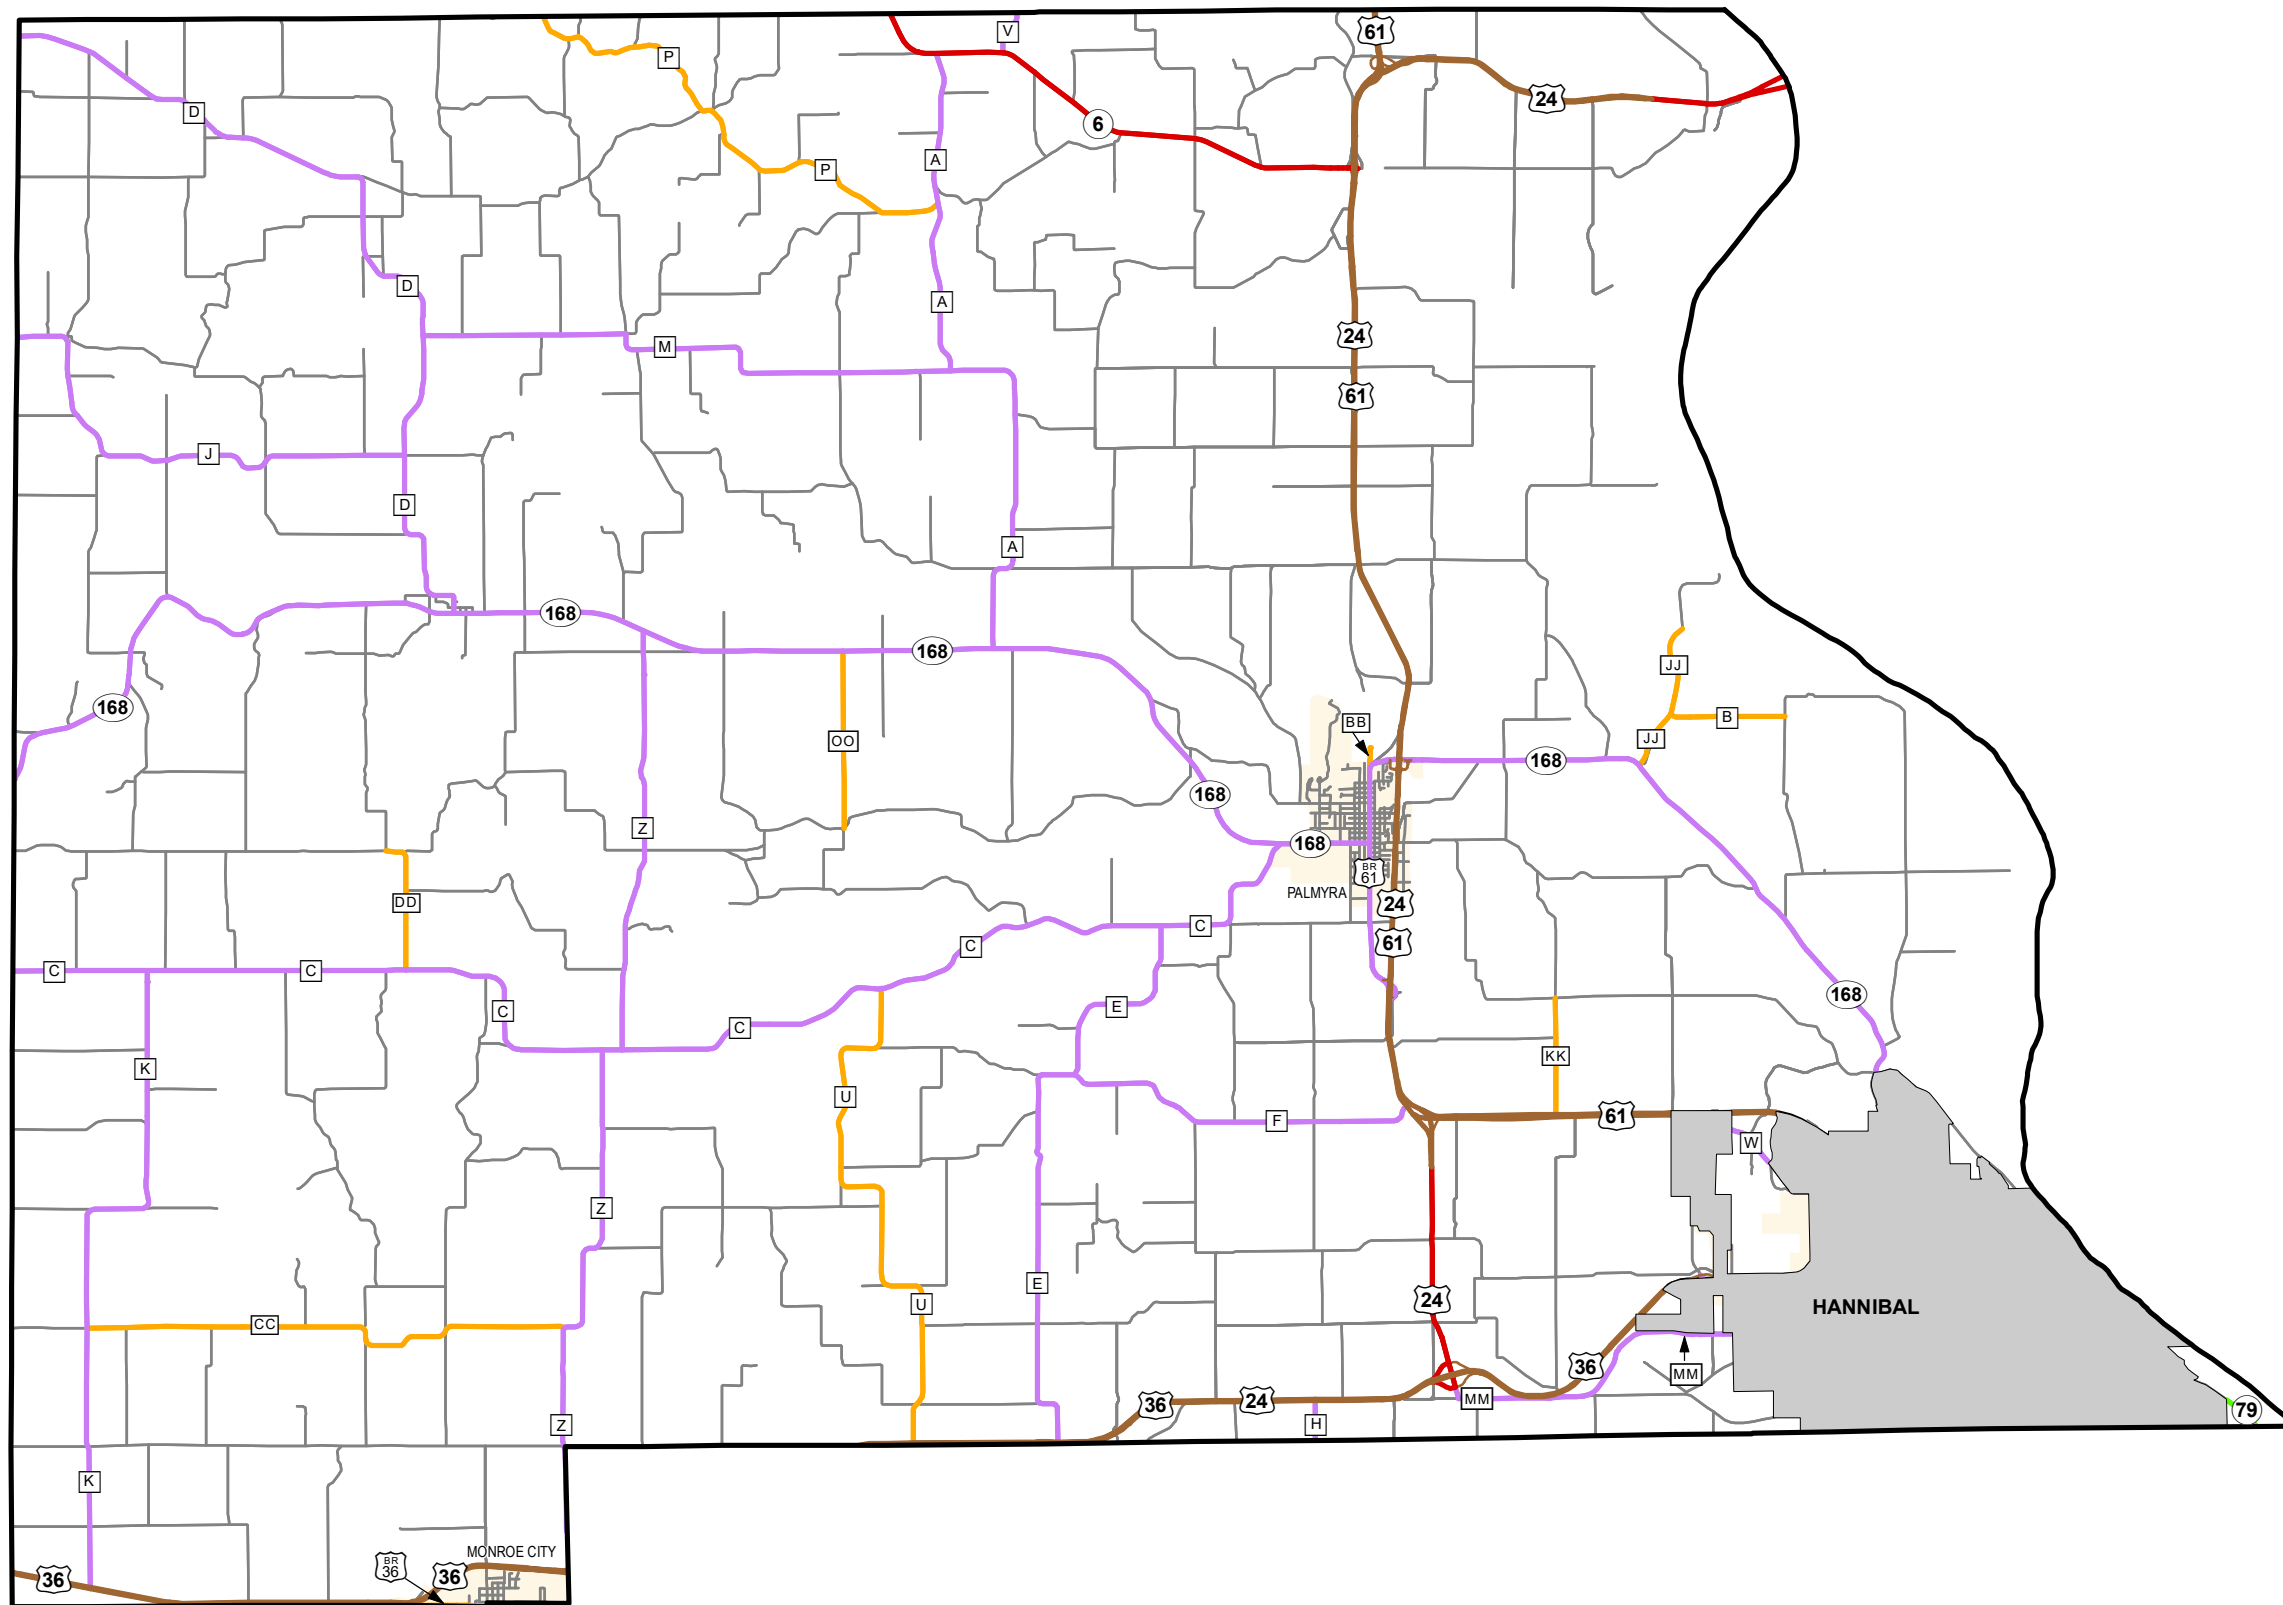

Rural Functional Classification

MARION COUNTY

Missouri

FUNCTIONAL CLASS	
Interstate	
Other Freeway and Expressway	
Other Principal Arterial	
Minor Arterial	
Major Collector	
Minor Collector	
Local	
CITY	
URBAN AREA	

Federal-Aid highways exclude local roads and rural minor collectors.

Transportation Planning
 105 W. Capitol Ave.
 Jefferson City, MO 65102
 Phone (573) 526-5478
 Fax (573) 526-8052

Approved January 10, 2024