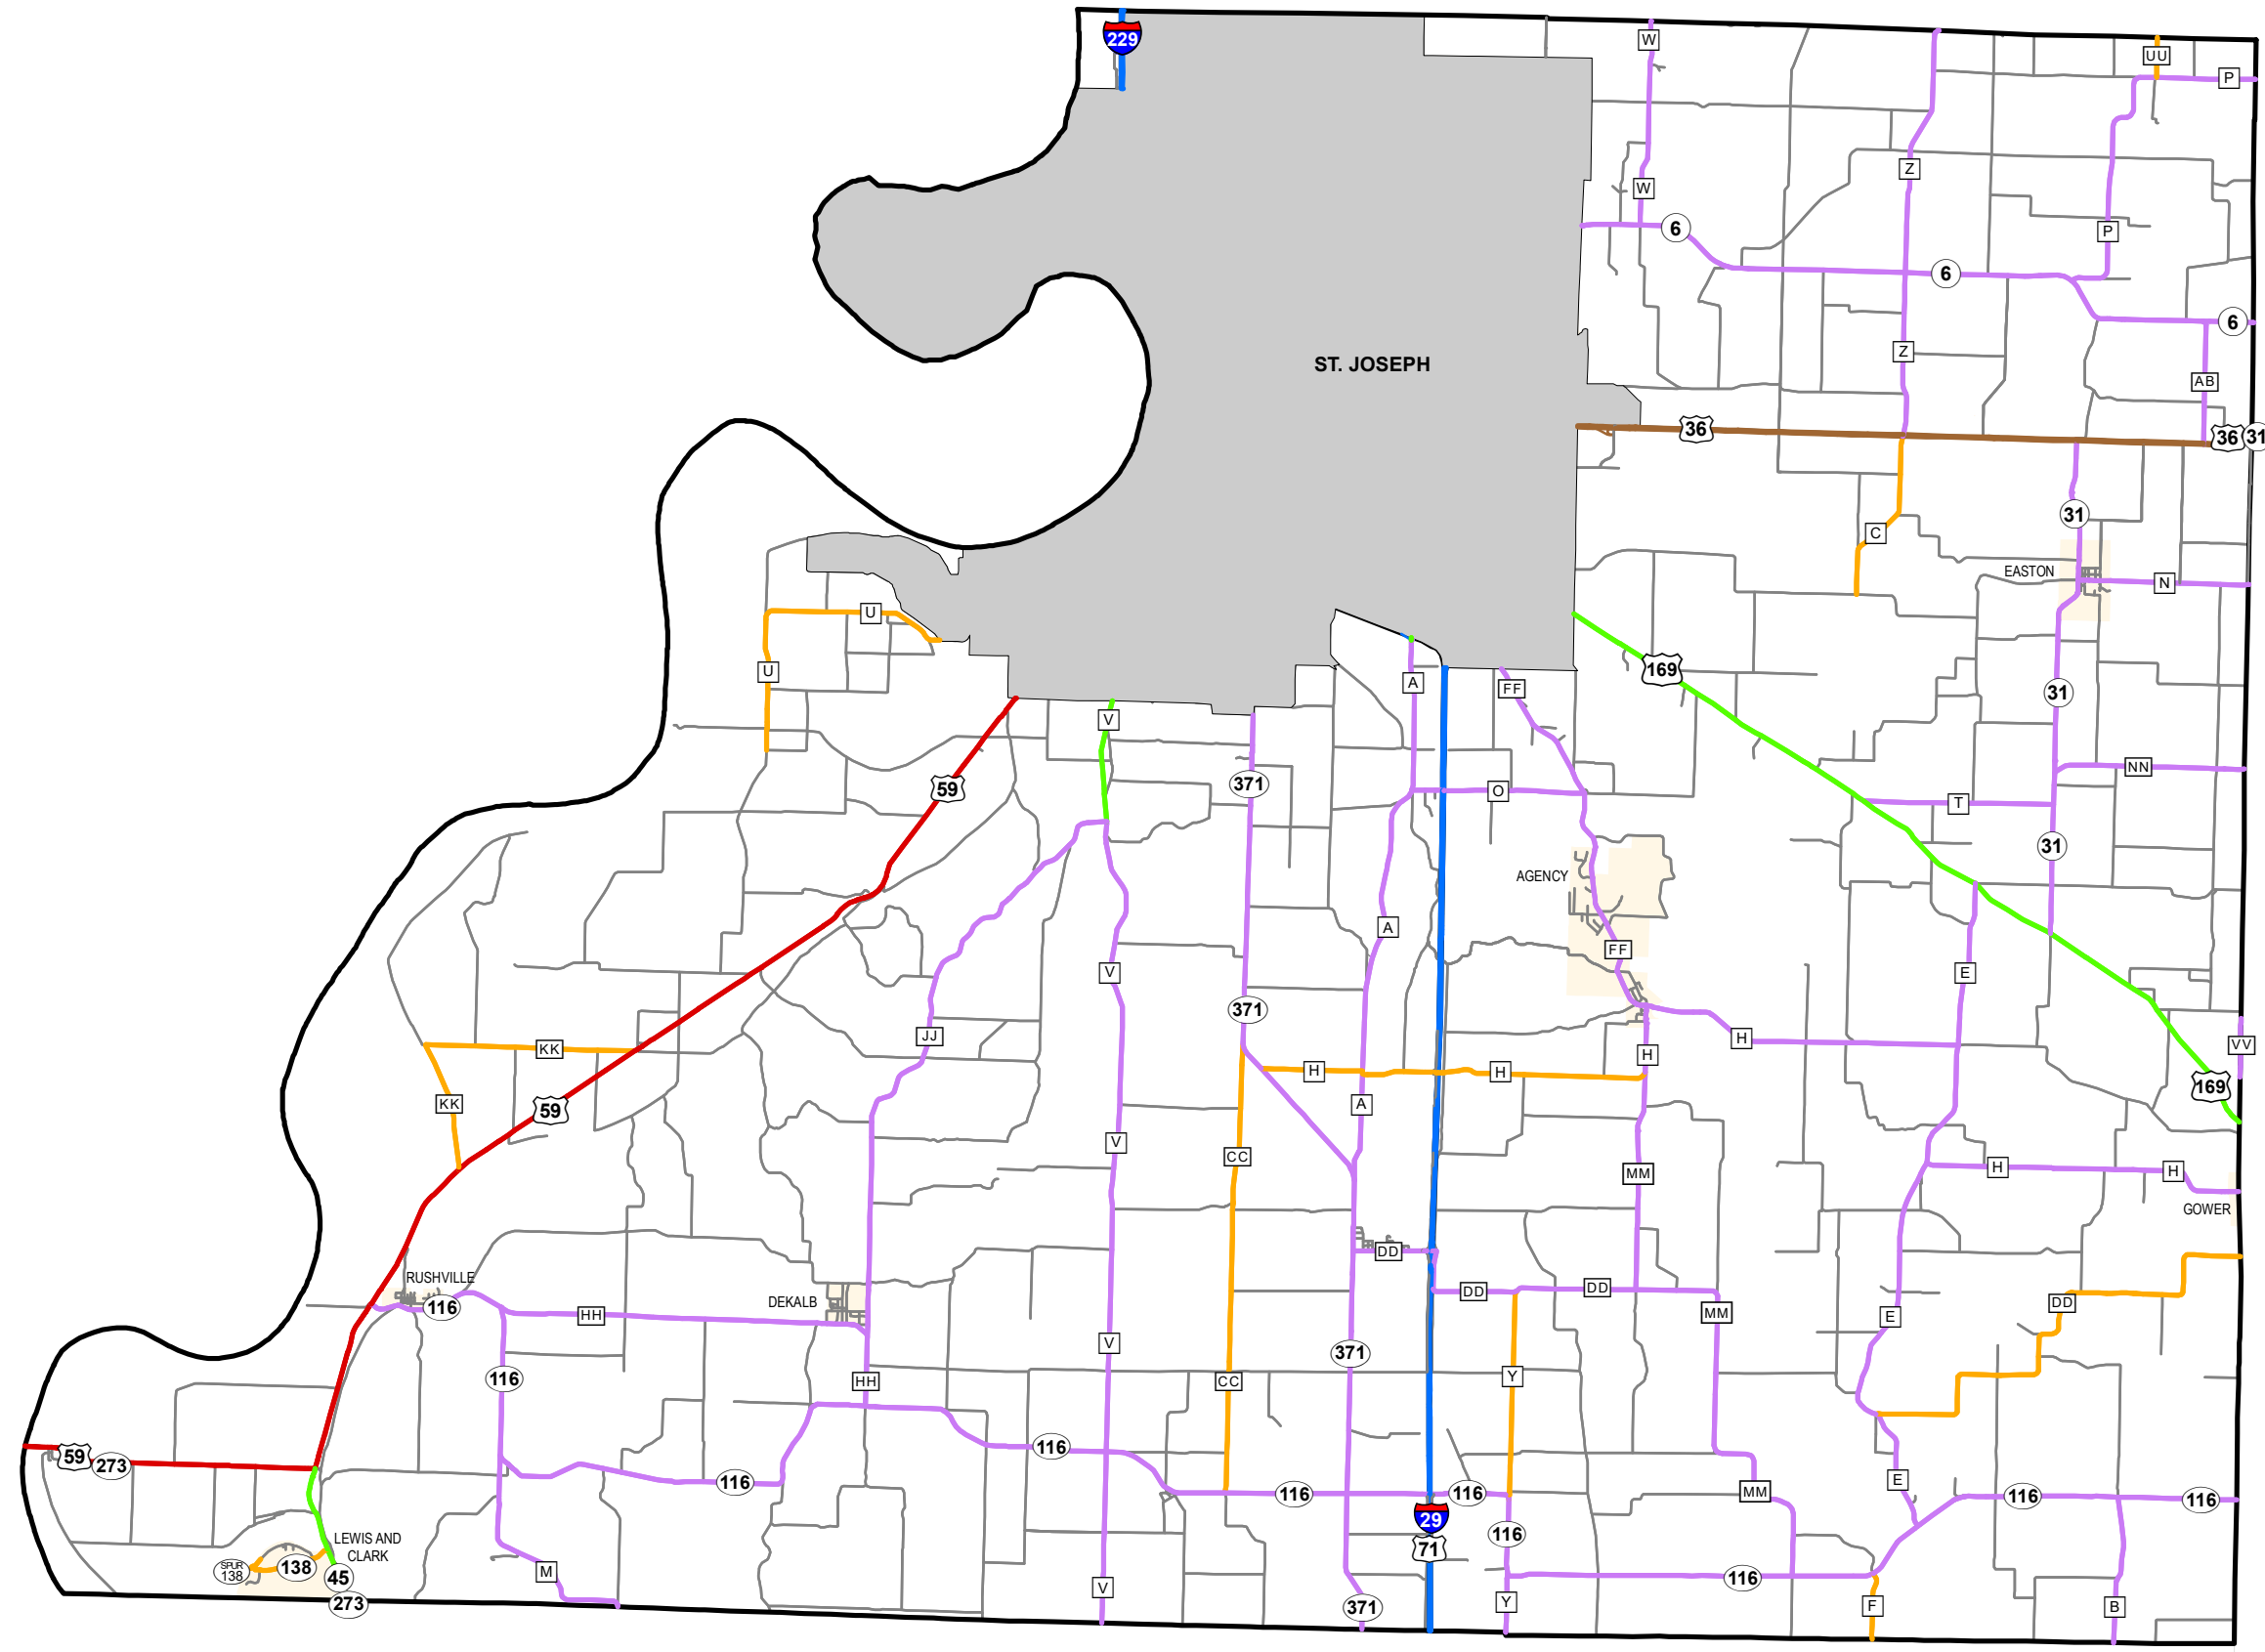

Rural Functional Classification

BUCHANAN COUNTY

Missouri

FUNCTIONAL CLASS	
Interstate	
Other Freeway and Expressway	
Other Principal Arterial	
Minor Arterial	
Major Collector	
Minor Collector	
Local	
CITY	
URBAN AREA	

Federal-Aid highways exclude local roads and rural minor collectors.

Transportation Planning
 105 W. Capitol Ave.
 Jefferson City, MO 65102
 Phone (573) 526-5478
 Fax (573) 526-8052

Approved January 10, 2024