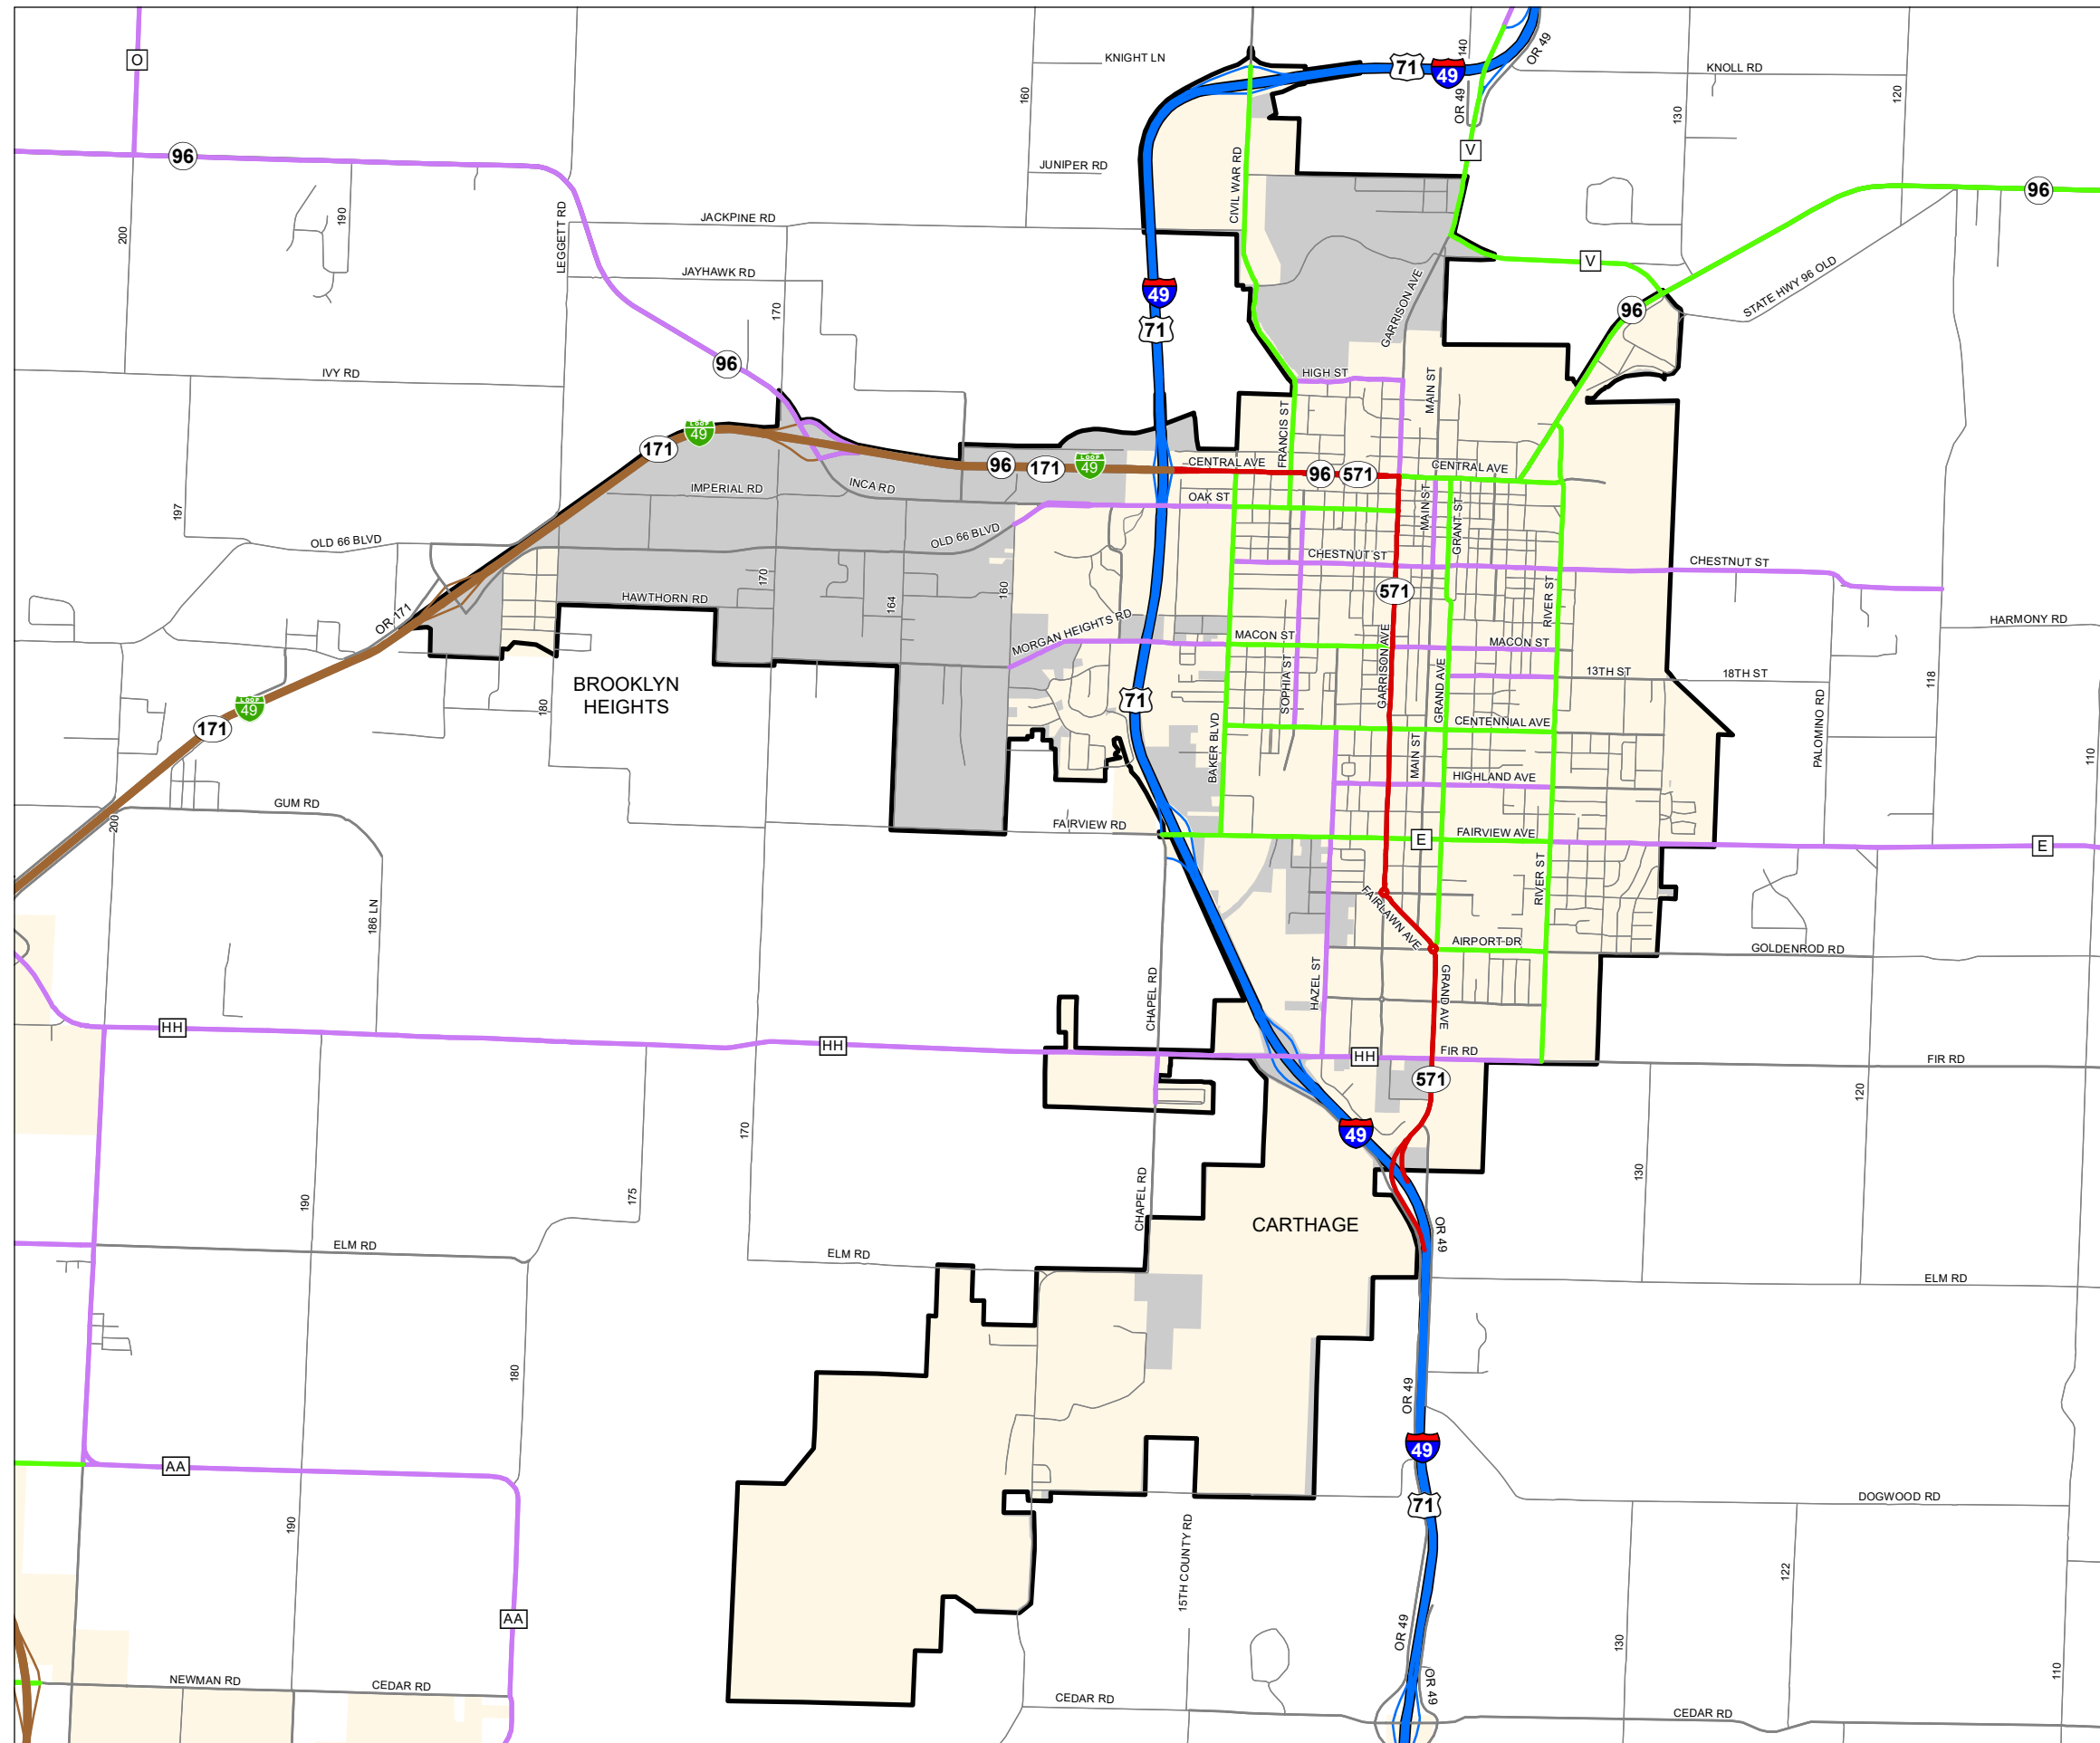

Functional Classification System

CARTHAGE

Jasper County

Missouri

FUNCTIONAL CLASS	
Interstate	
Other Freeway and Expressway	
Other Principal Arterial	
Minor Arterial	
Major Collector	
Minor Collector	
Local	
CITY	
URBAN AREA	

Federal-Aid highways exclude local roads and rural minor collectors.

Transportation Planning

105 W. Capitol Ave.
 Jefferson City, MO 65102
 Phone (573) 526-5478
 Fax (573) 526-8052

Approved January 10, 2024