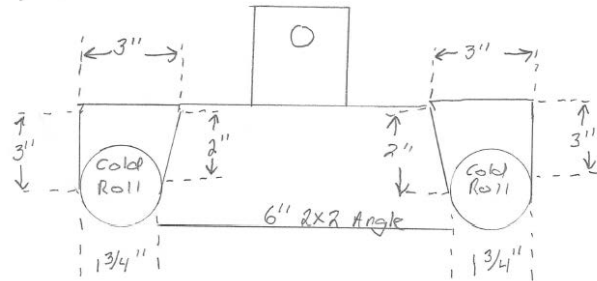

Open End

Closed End