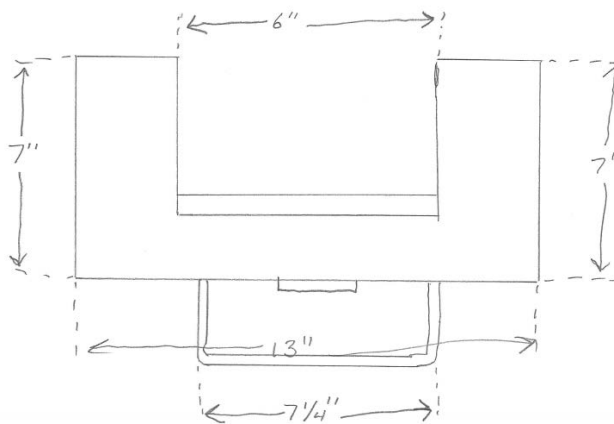

Tool and Equipment First-Round Winner

Innovations Challenge

April 2019

Prepared by Transportation Planning
Missouri Department of Transportation

Auger Quick Connect

Description

The pivot action with the auger is a dangerous operation in the field. Employee safety is compromised while releasing the bit from its stationary position. When the auger is swinging while hanging from a moving backhoe, there is a risk of injury from being struck by the bit. It also is potentially dangerous to connect the auger to the backhoe. Using scrap steel we had on hand at the shop, we welded together a connector collar to restrict the movement of the auger. (See design plans on the back of this page)

Additional information, photos or videos can be seen by accessing Innovations Challenge SharePoint page at: <http://sharepoint/systemdelivery/TP/Documents/InnovationsChallenge.aspx>

Open End

Closed End

Top