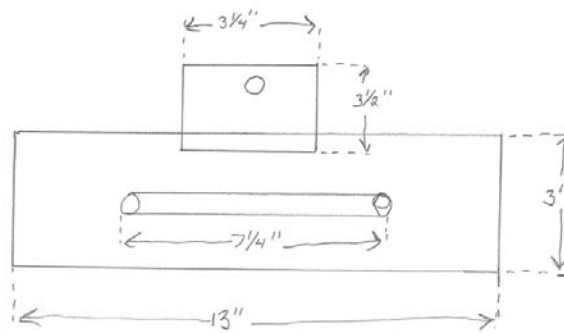

Open End

Closed End

Top

- 1' of 1 3/4" solid rod - $9.00
- 2' of 1/4" x 2" w flat steel plate - $2.28
- 2' of 1/4" x 3" w flat steel plate - $3.26
- 1' of 1/4" x 2" x 3" Angle Iron - $2.74
- 6" of 1/4" x 2" Angle Iron - $1.03
- 1' of 1/2" solid rod - $0.43
- 1 can of spray paint - $3.55
- 5" x 1/2" Pin, with Lynch pin - $5.98