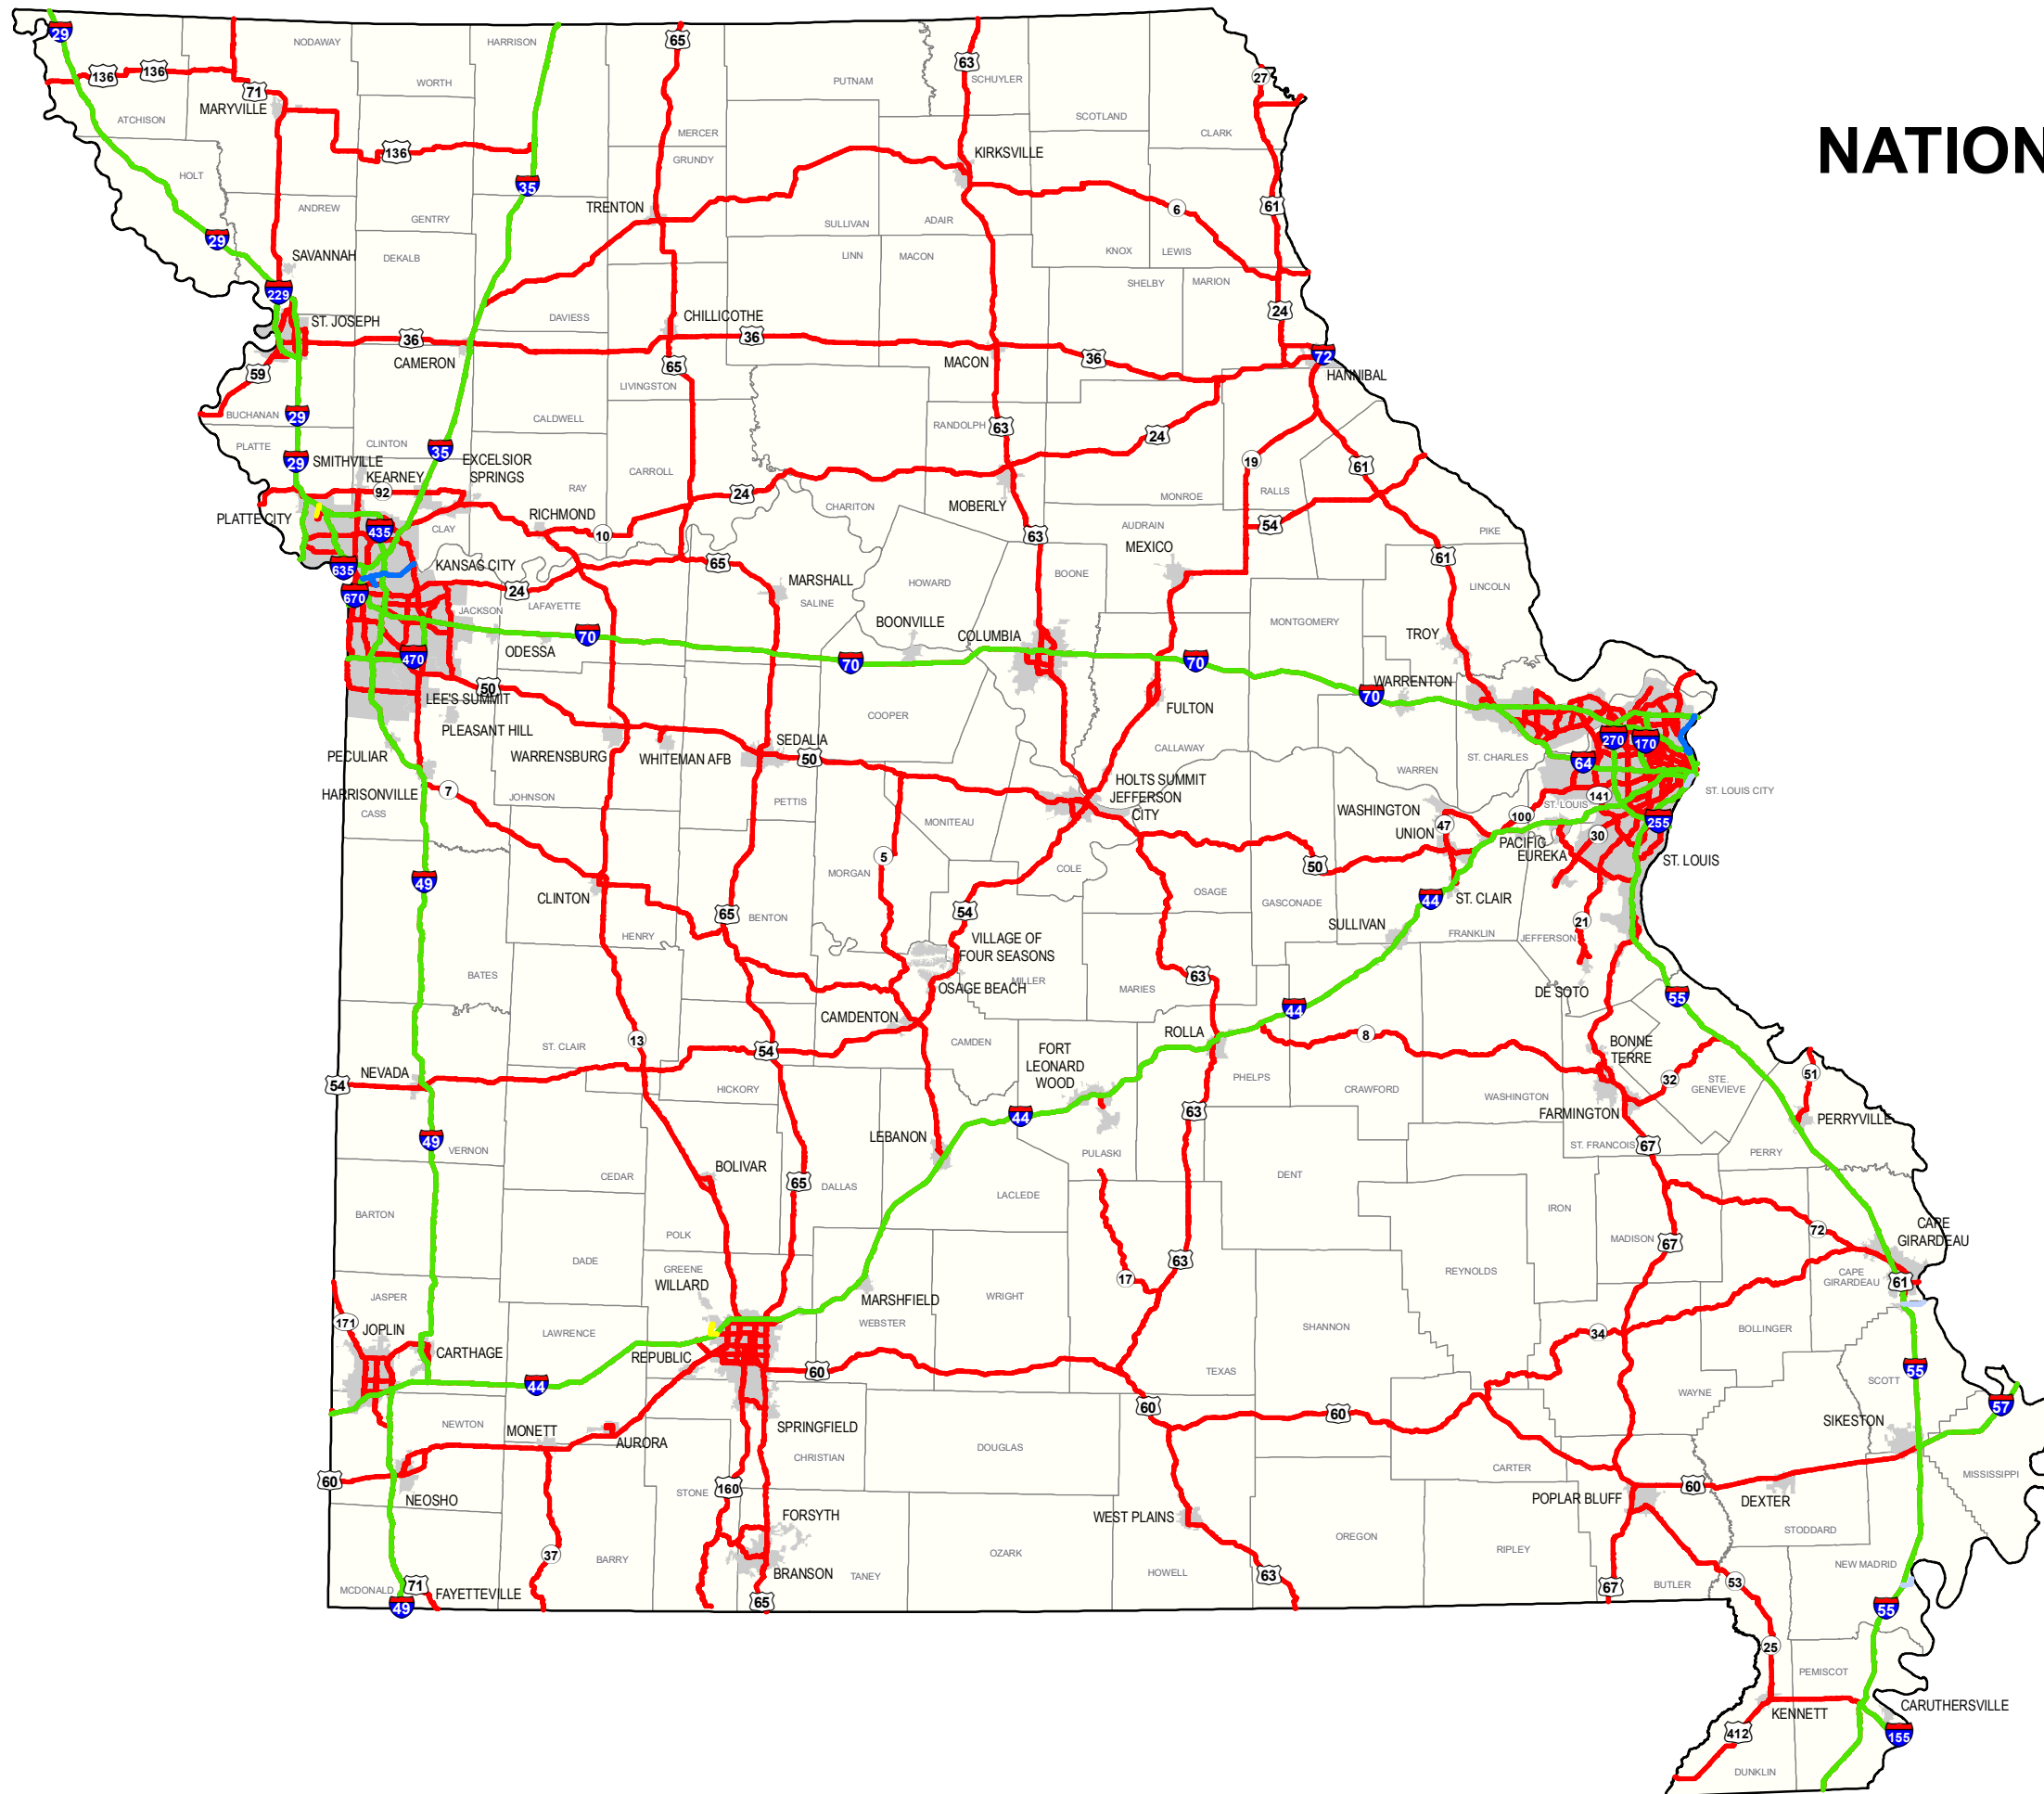

MISSOURI NATIONAL HIGHWAY SYSTEM Statewide

Approved by Congress November 1995

	INTERSTATE (NHS)
	OTHER NHS
	INTERMODAL AIRPORT
	INTERMODAL PORT
	INTERMODAL PUBLIC
	INTERMODAL RAIL TRUCK
	URBAN AREAS

MoDOT
 Transportation Planning
 105 W. Capitol Ave.
 Jefferson City, MO 65102
 Phone: (573) 526-2587
 Fax: (573) 526-8052
 February 2024