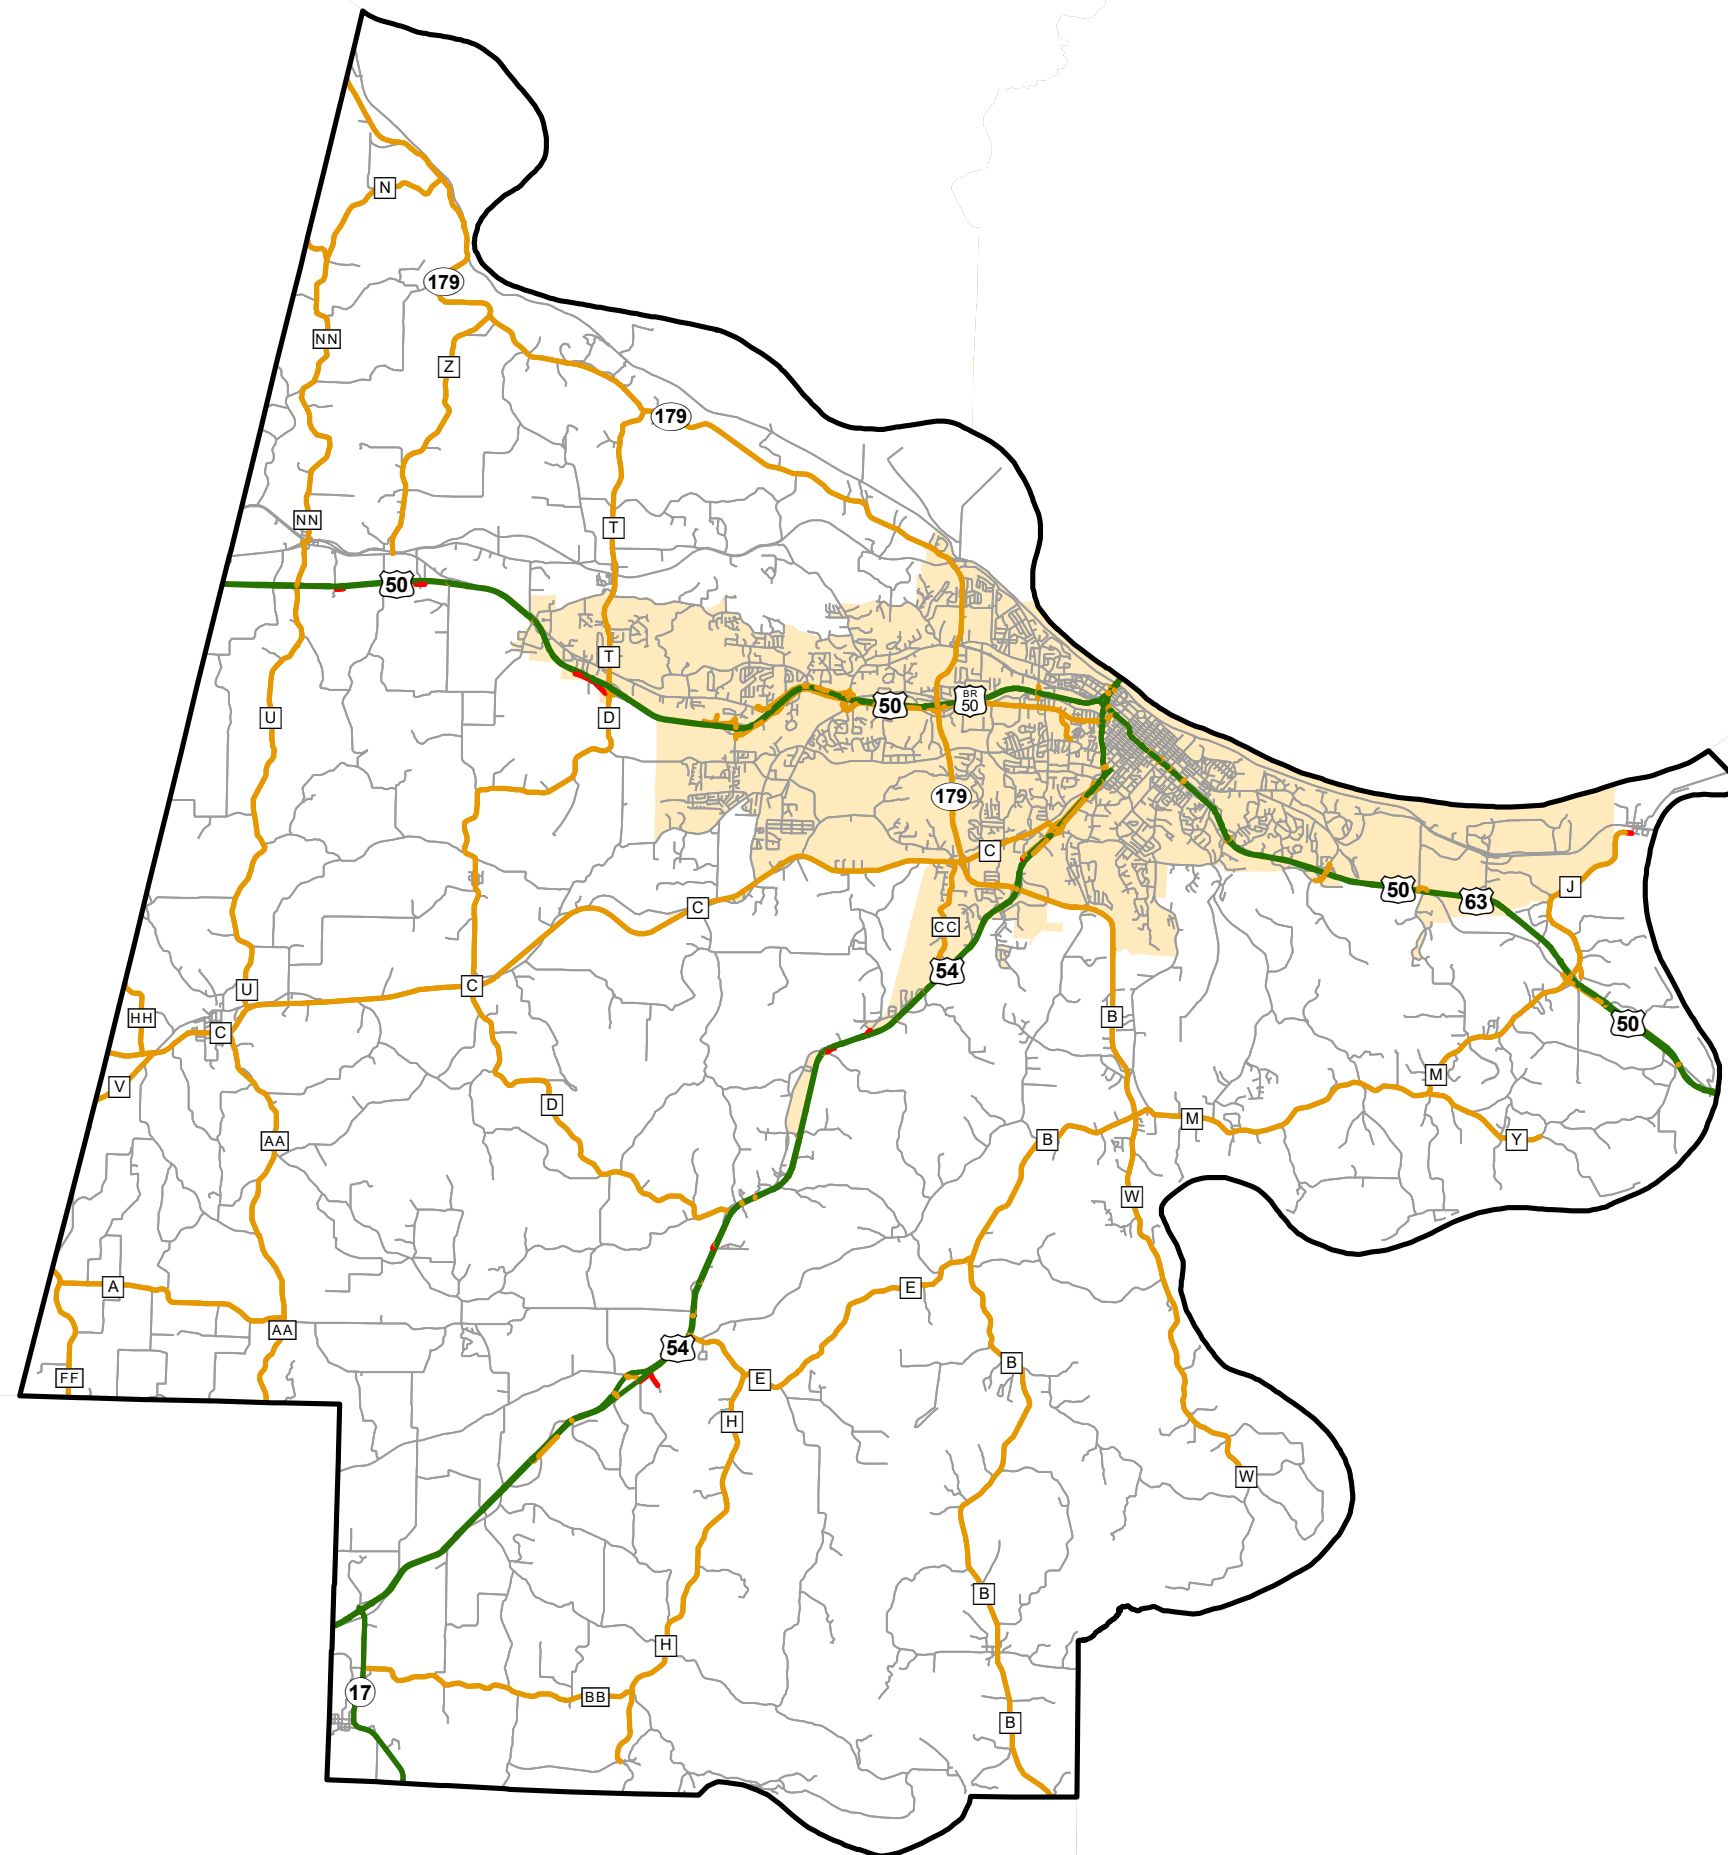

State System Classification

COLE COUNTY MISSOURI

State System Class	Miles
Interstate	0
Primary	50.5
Supplementary	162.889
State Marked - NOS	
Other Roads	
Urban Area	

105 W. Capitol Ave.
Jefferson City, MO 65102
Phone (573) 526-5478
Fax (573) 526-8052

April 2024