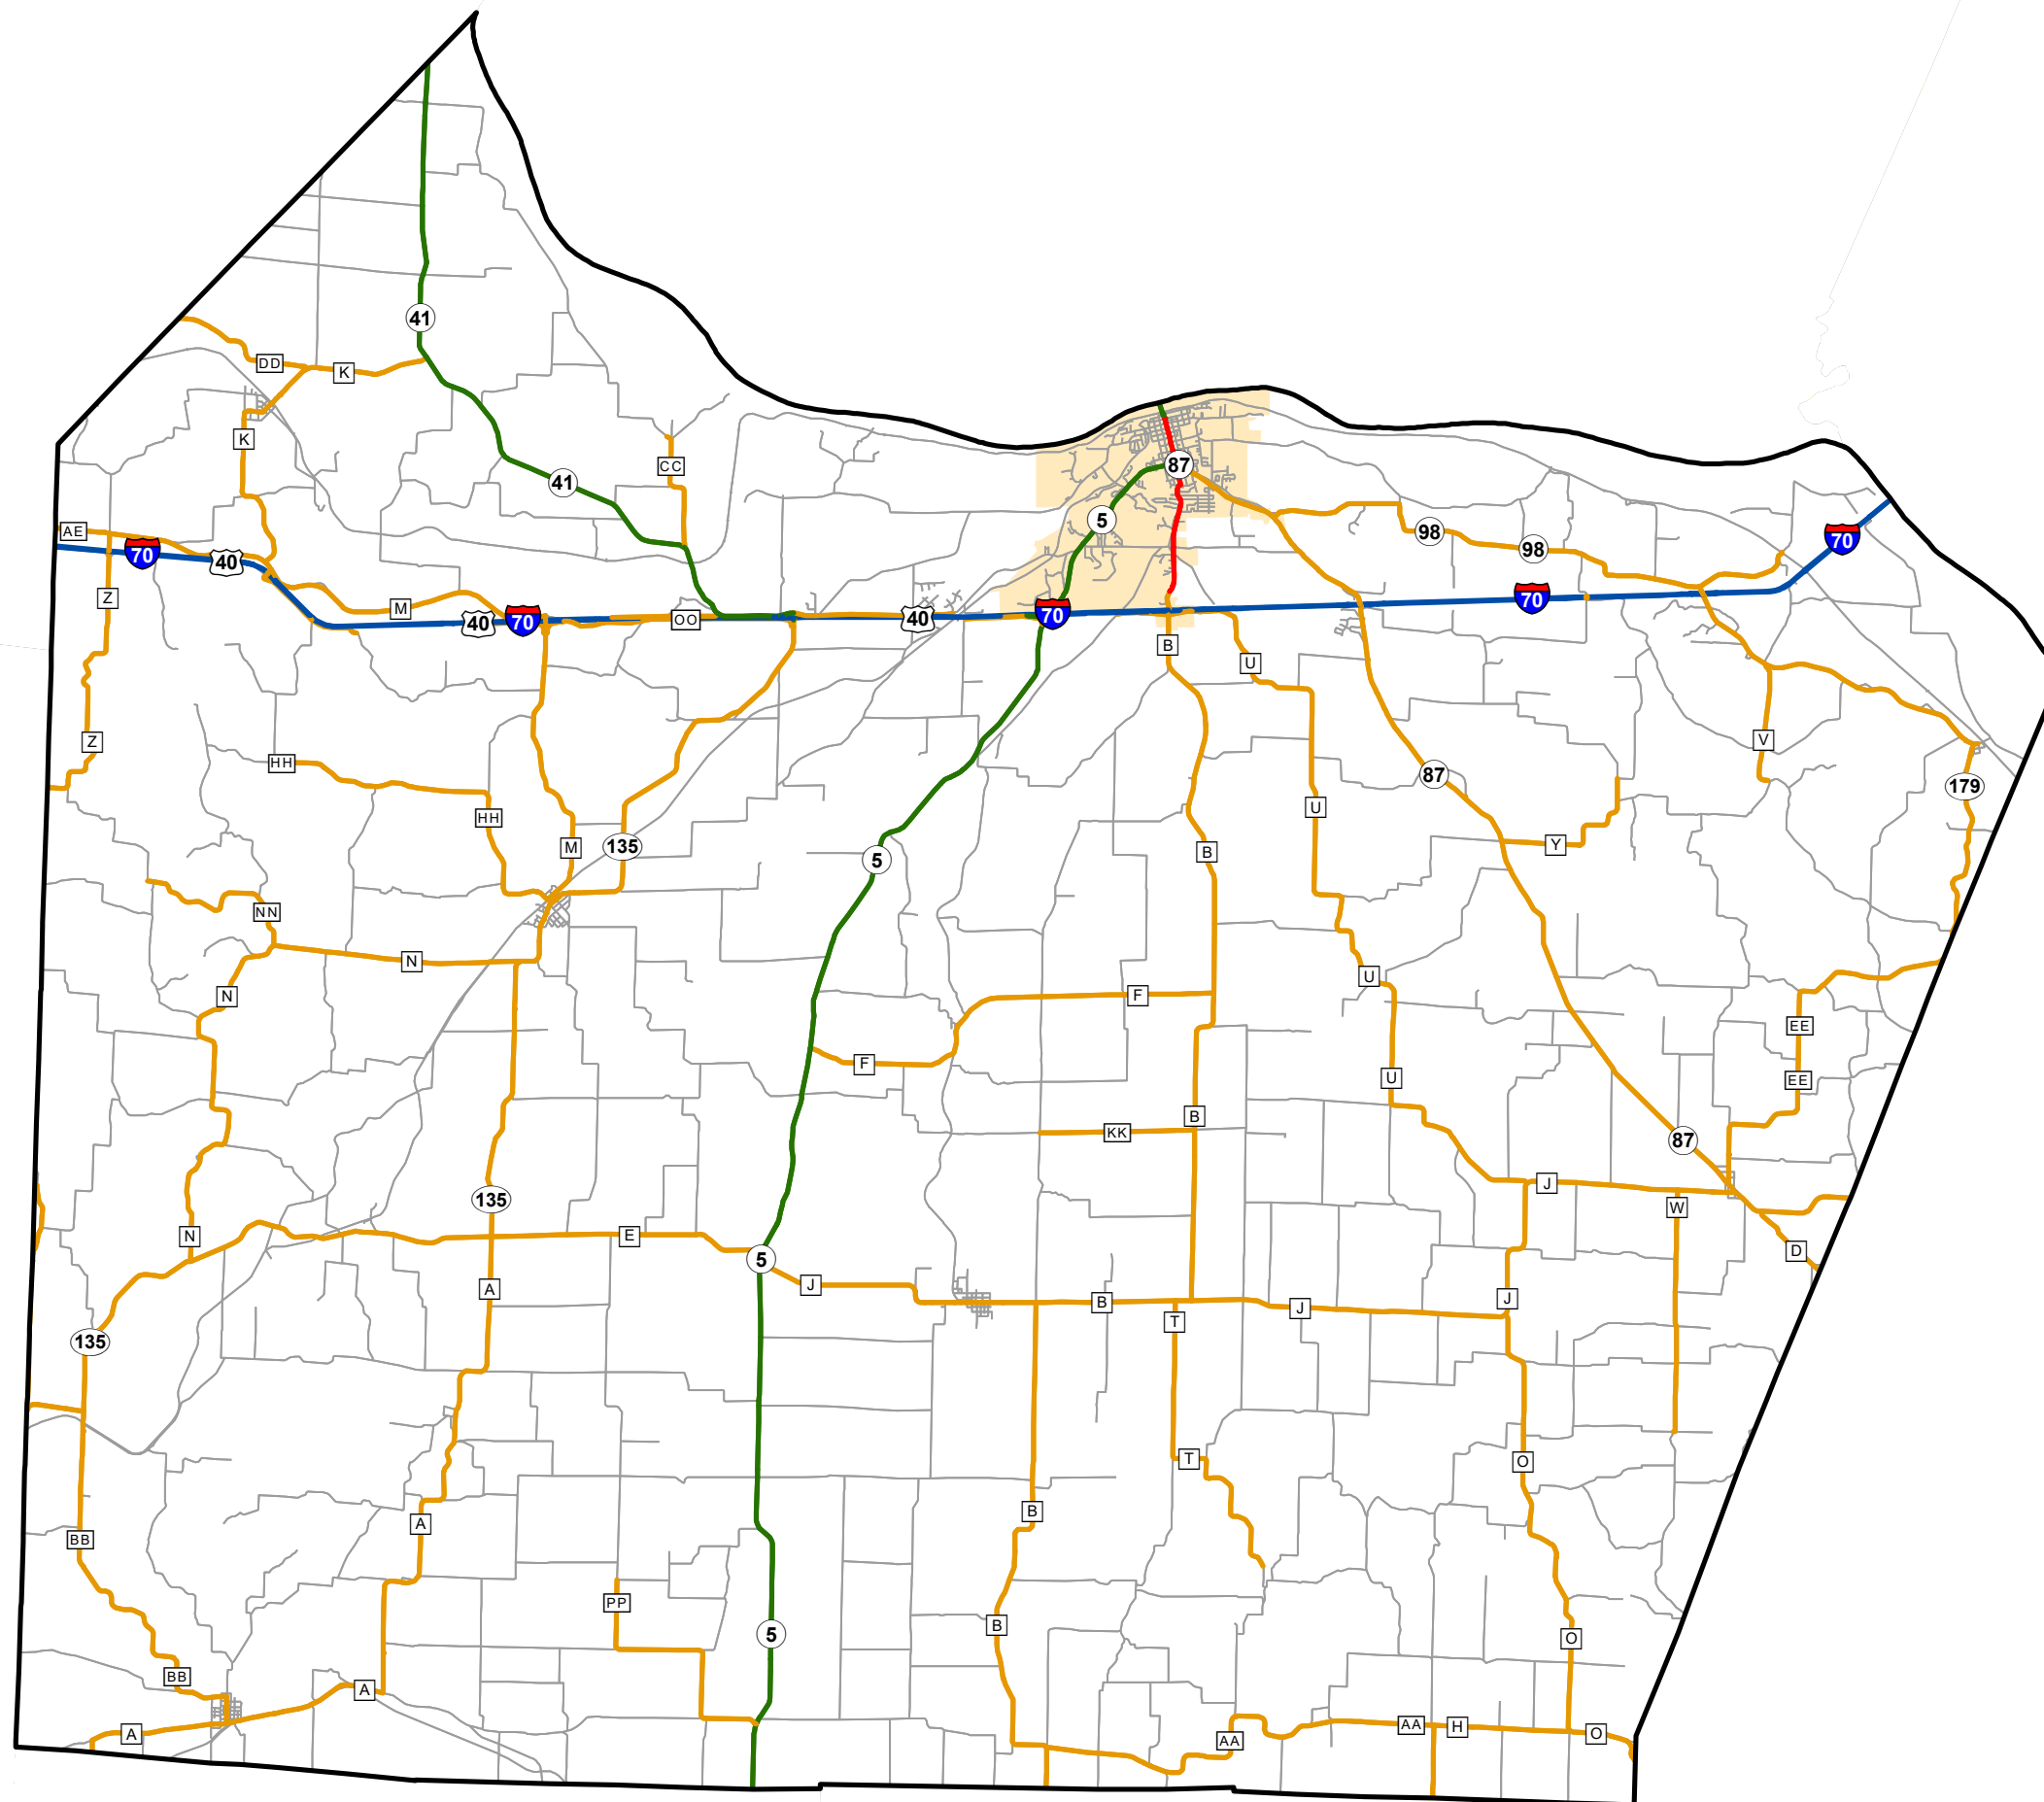

State System Classification

COOPER COUNTY MISSOURI

State System Class	Miles
Interstate	27.994
Primary	34.434
Supplementary	233.79
State Marked - NOS	
Other Roads	
Urban Area	

105 W. Capitol Ave.
 Jefferson City, MO 65102
 Phone (573) 526-5478
 Fax (573) 526-8052

April 2024