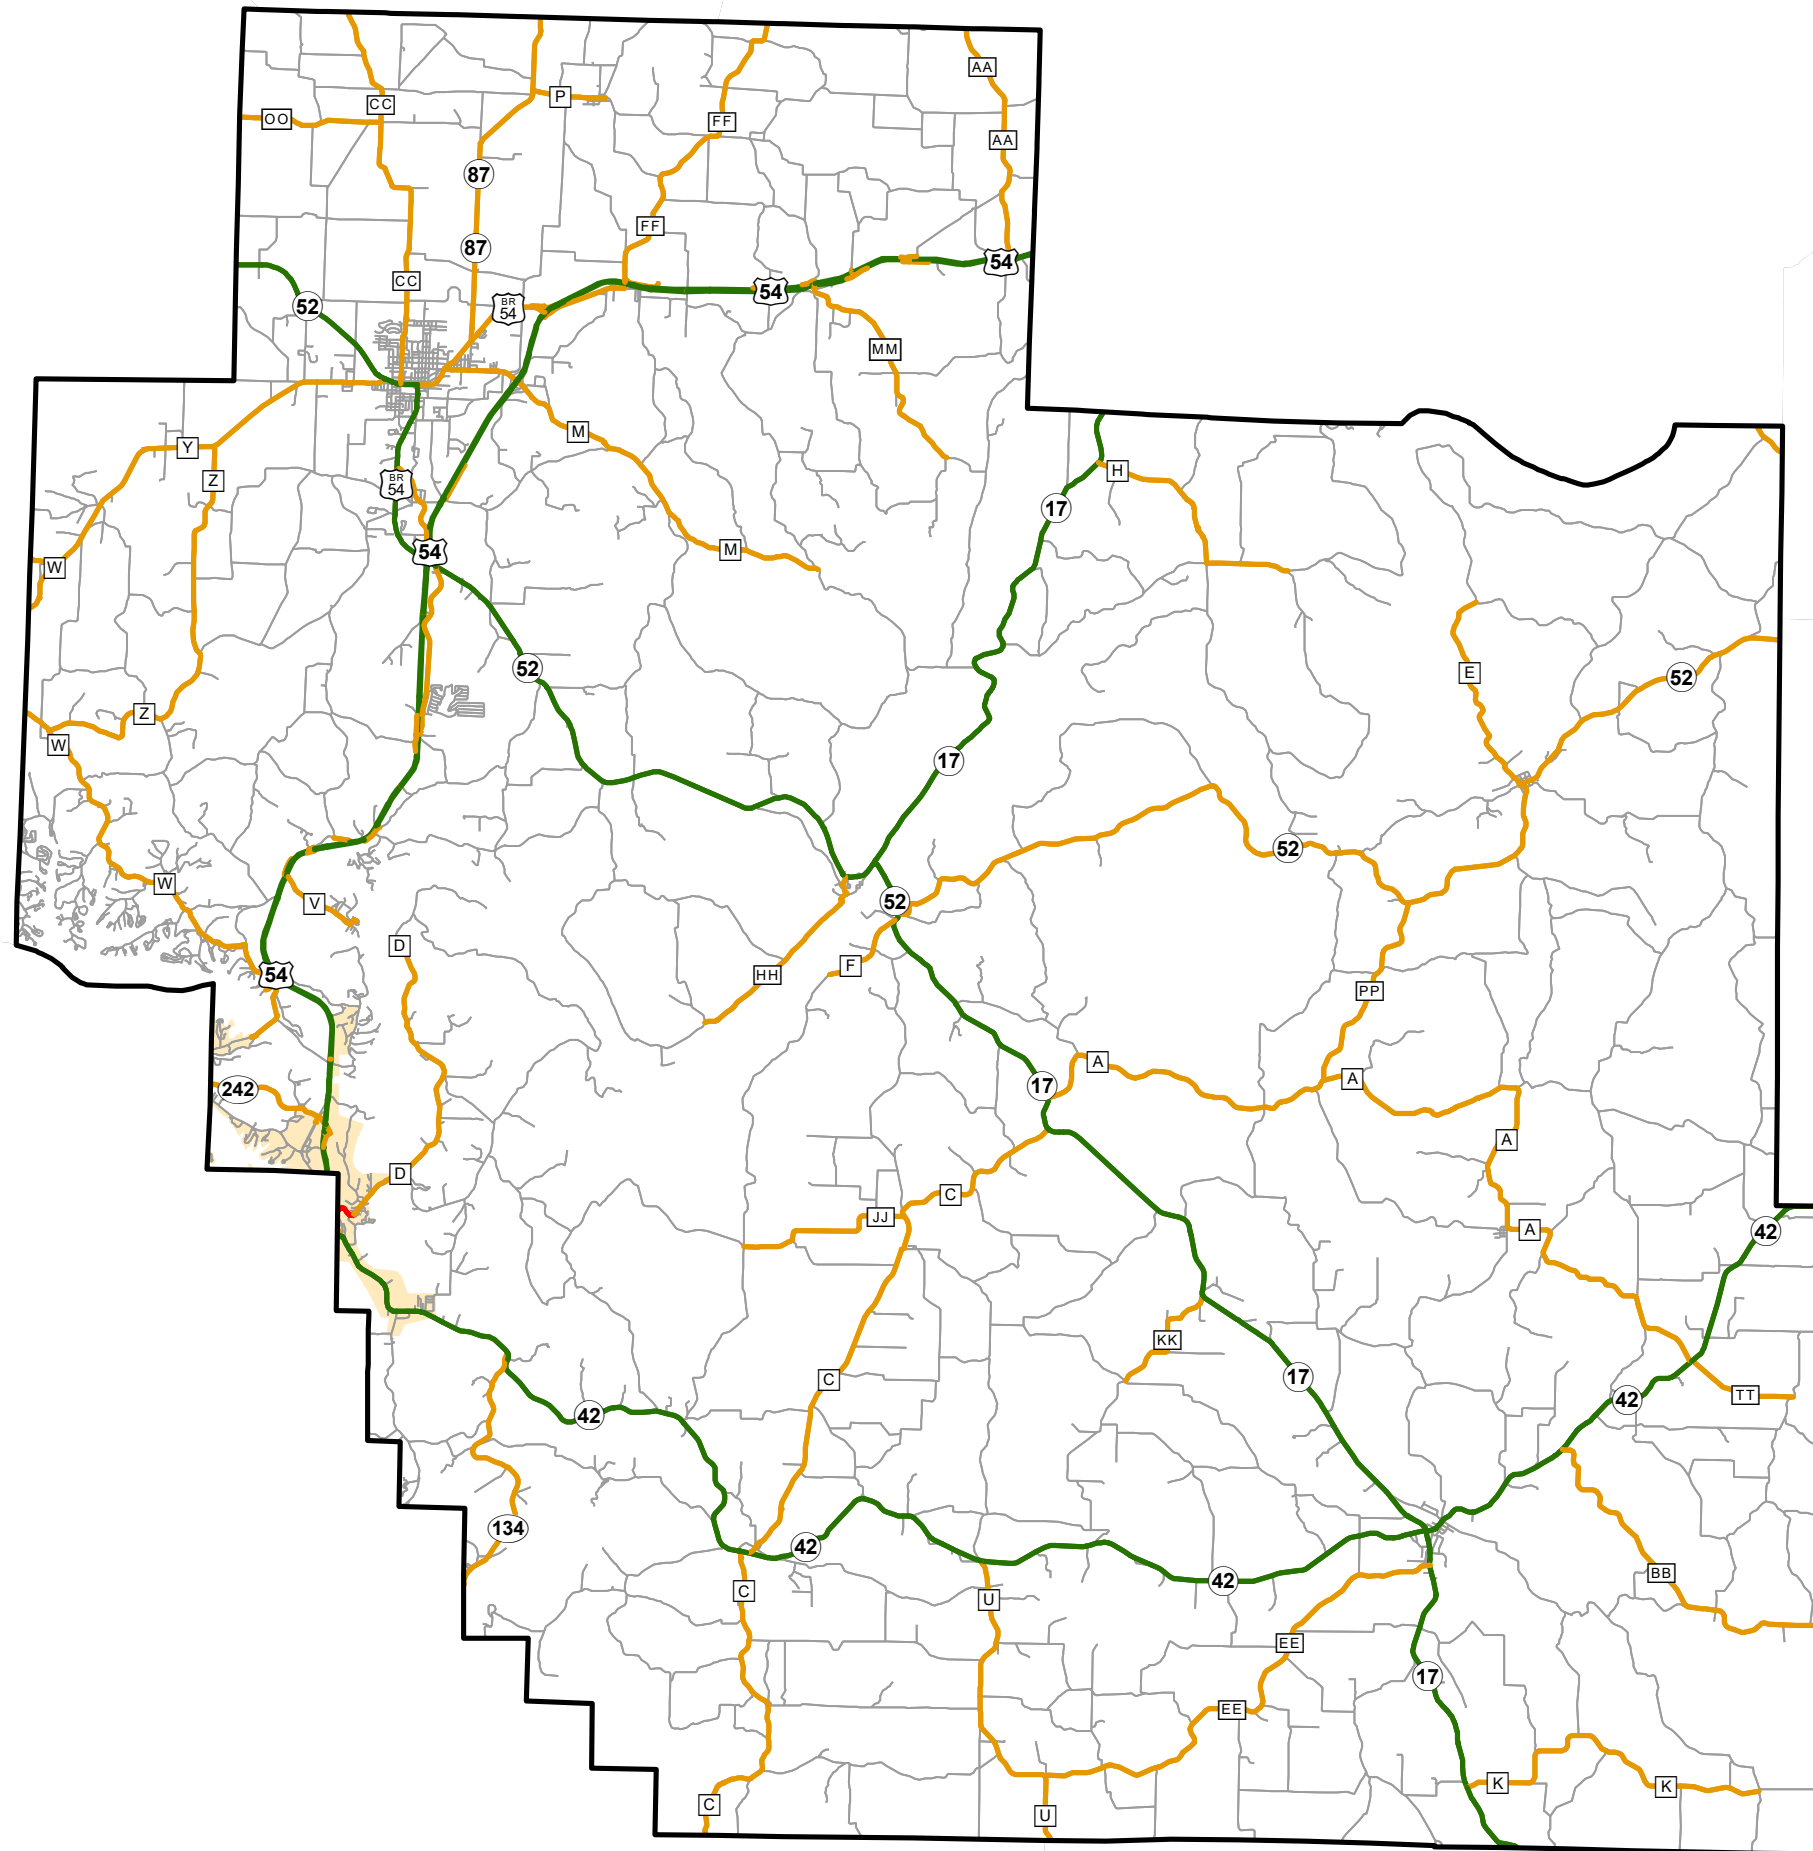

State System Classification

MILLER COUNTY MISSOURI

State System Class	Miles
Interstate	0
Primary	97.759
Supplementary	179.07
State Marked - NOS	
Other Roads	
Urban Area	

105 W. Capitol Ave.
 Jefferson City, MO 65102
 Phone (573) 526-5478
 Fax (573) 526-8052

April 2024