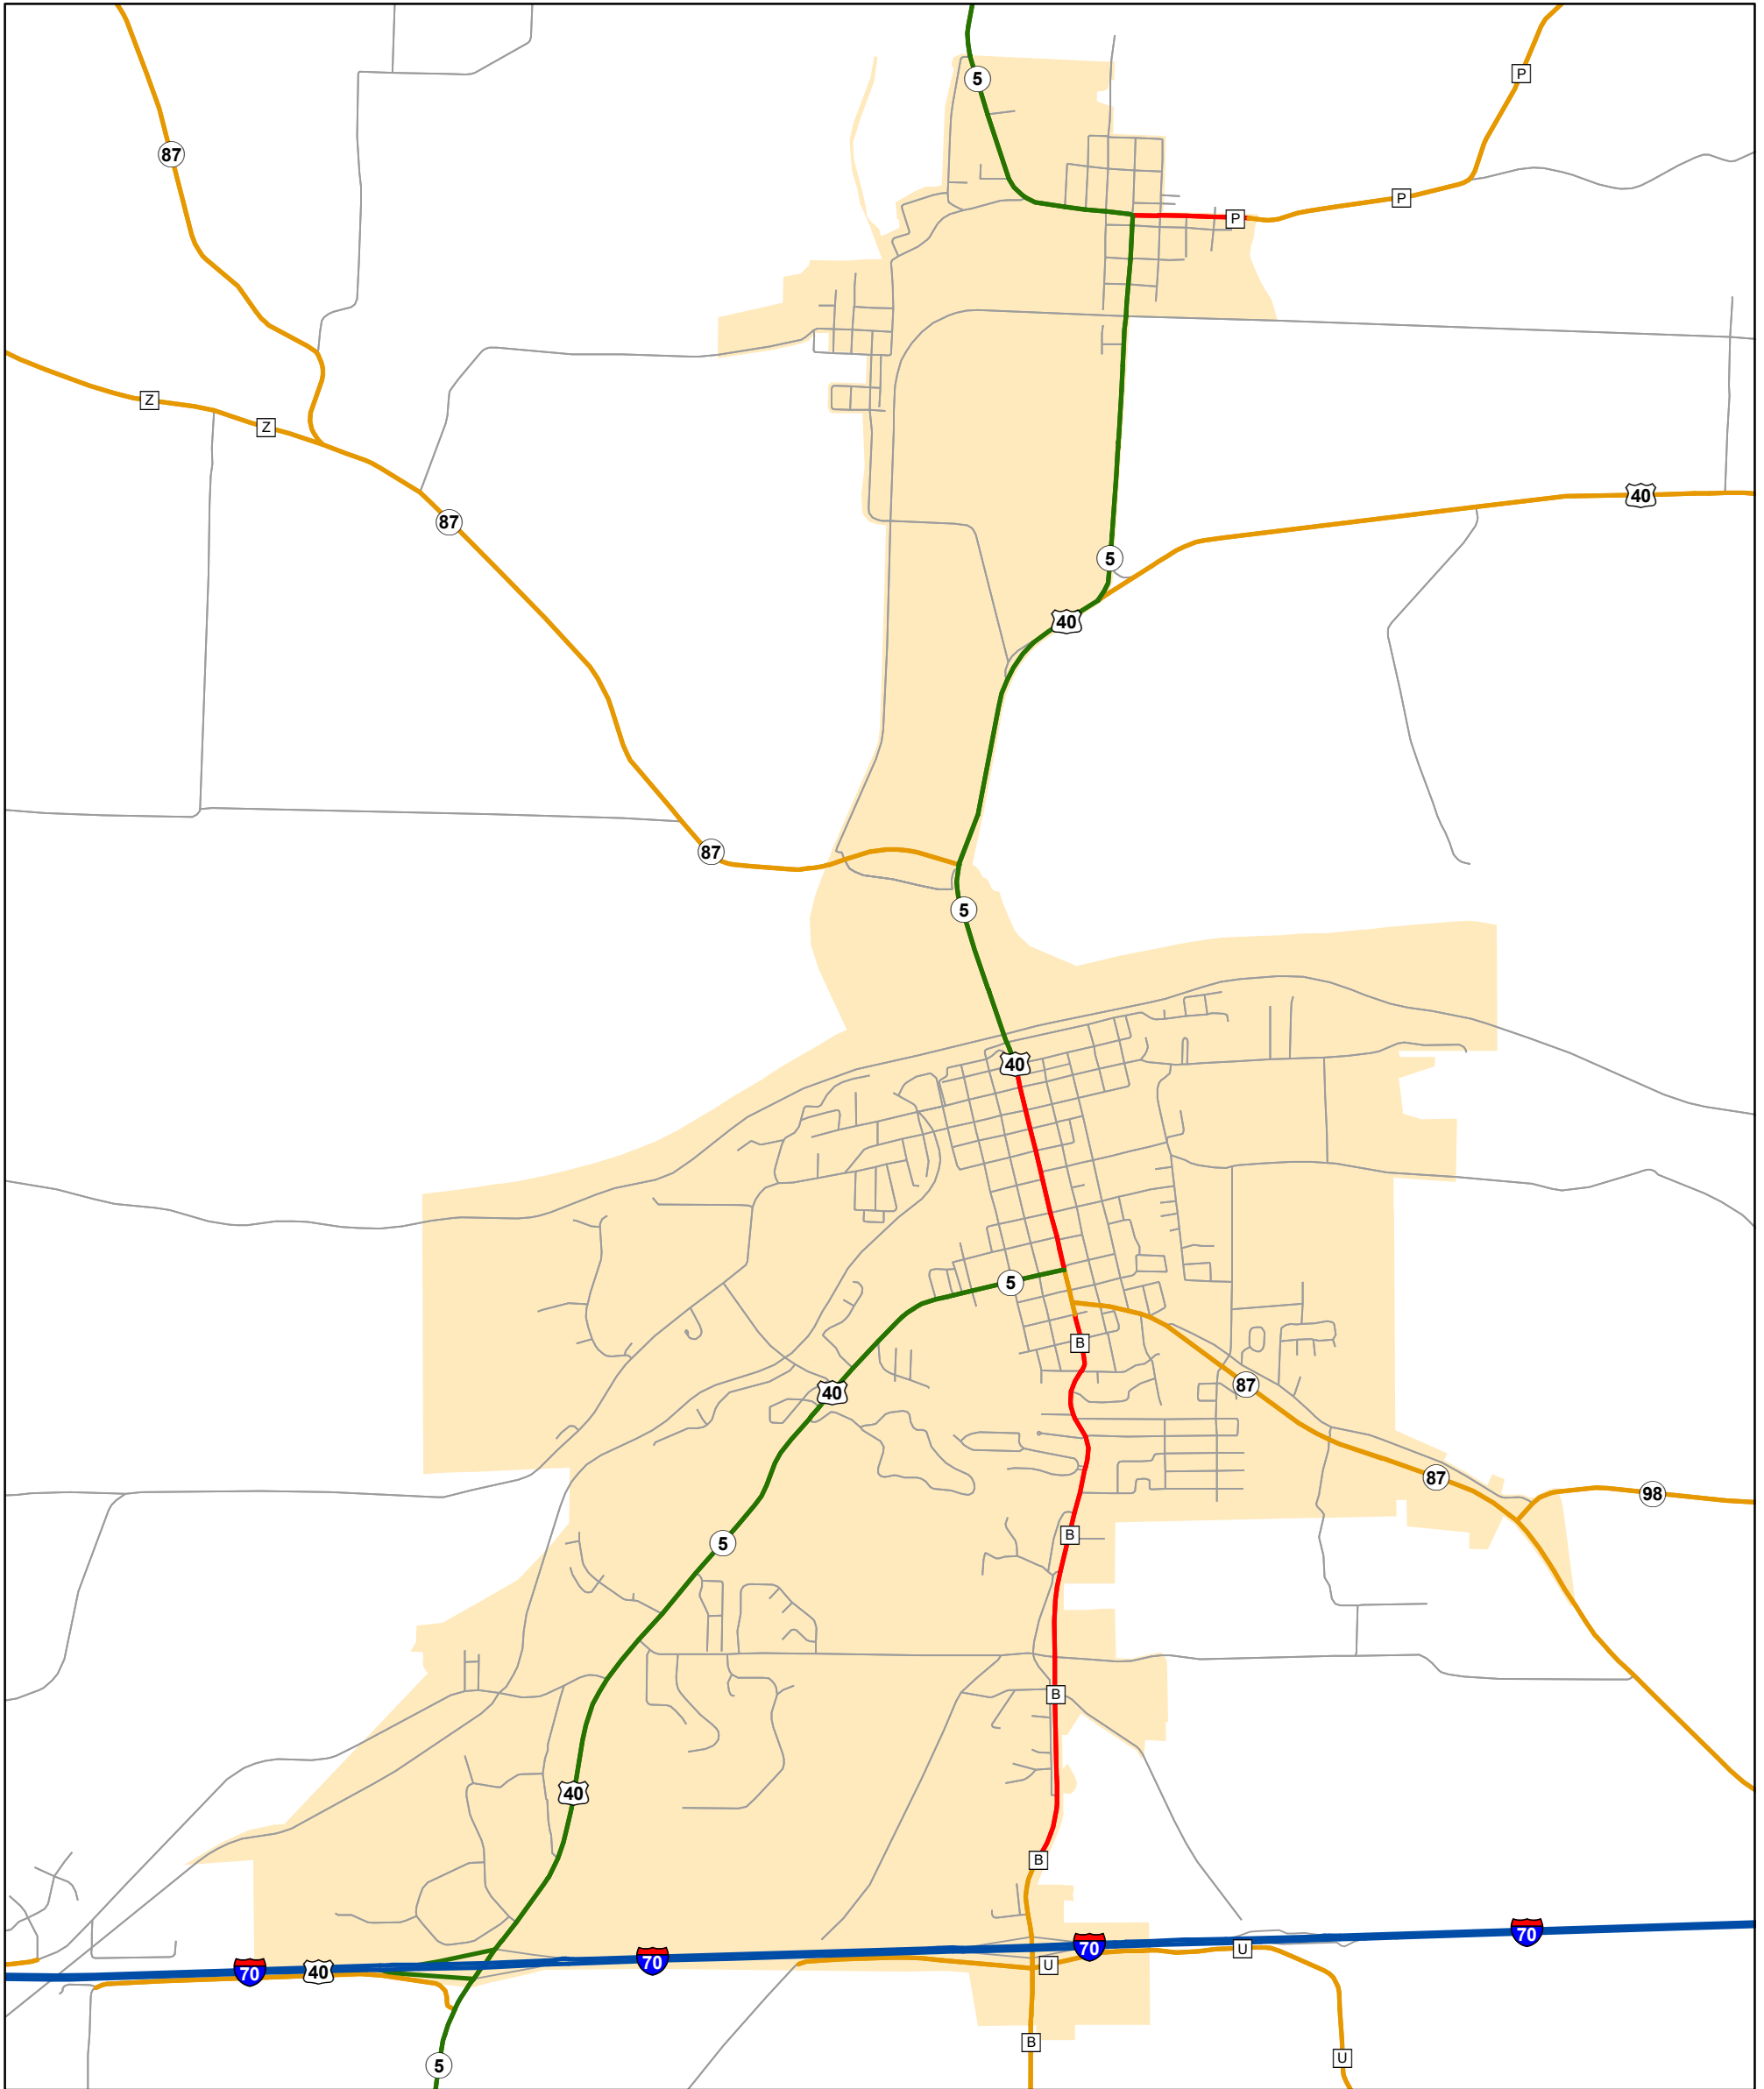

State System Urban Area

BOONVILLE, MISSOURI

105 W. Capitol Ave.
Jefferson City, MO 65102
Phone (573) 526-5478
Fax (573) 526-8052

April 2024

State System Class	Miles
Interstate	2.878
Primary	7.374
Supplementary	5.032
State Marked - NOS	
Other Roads	
Urban Area	