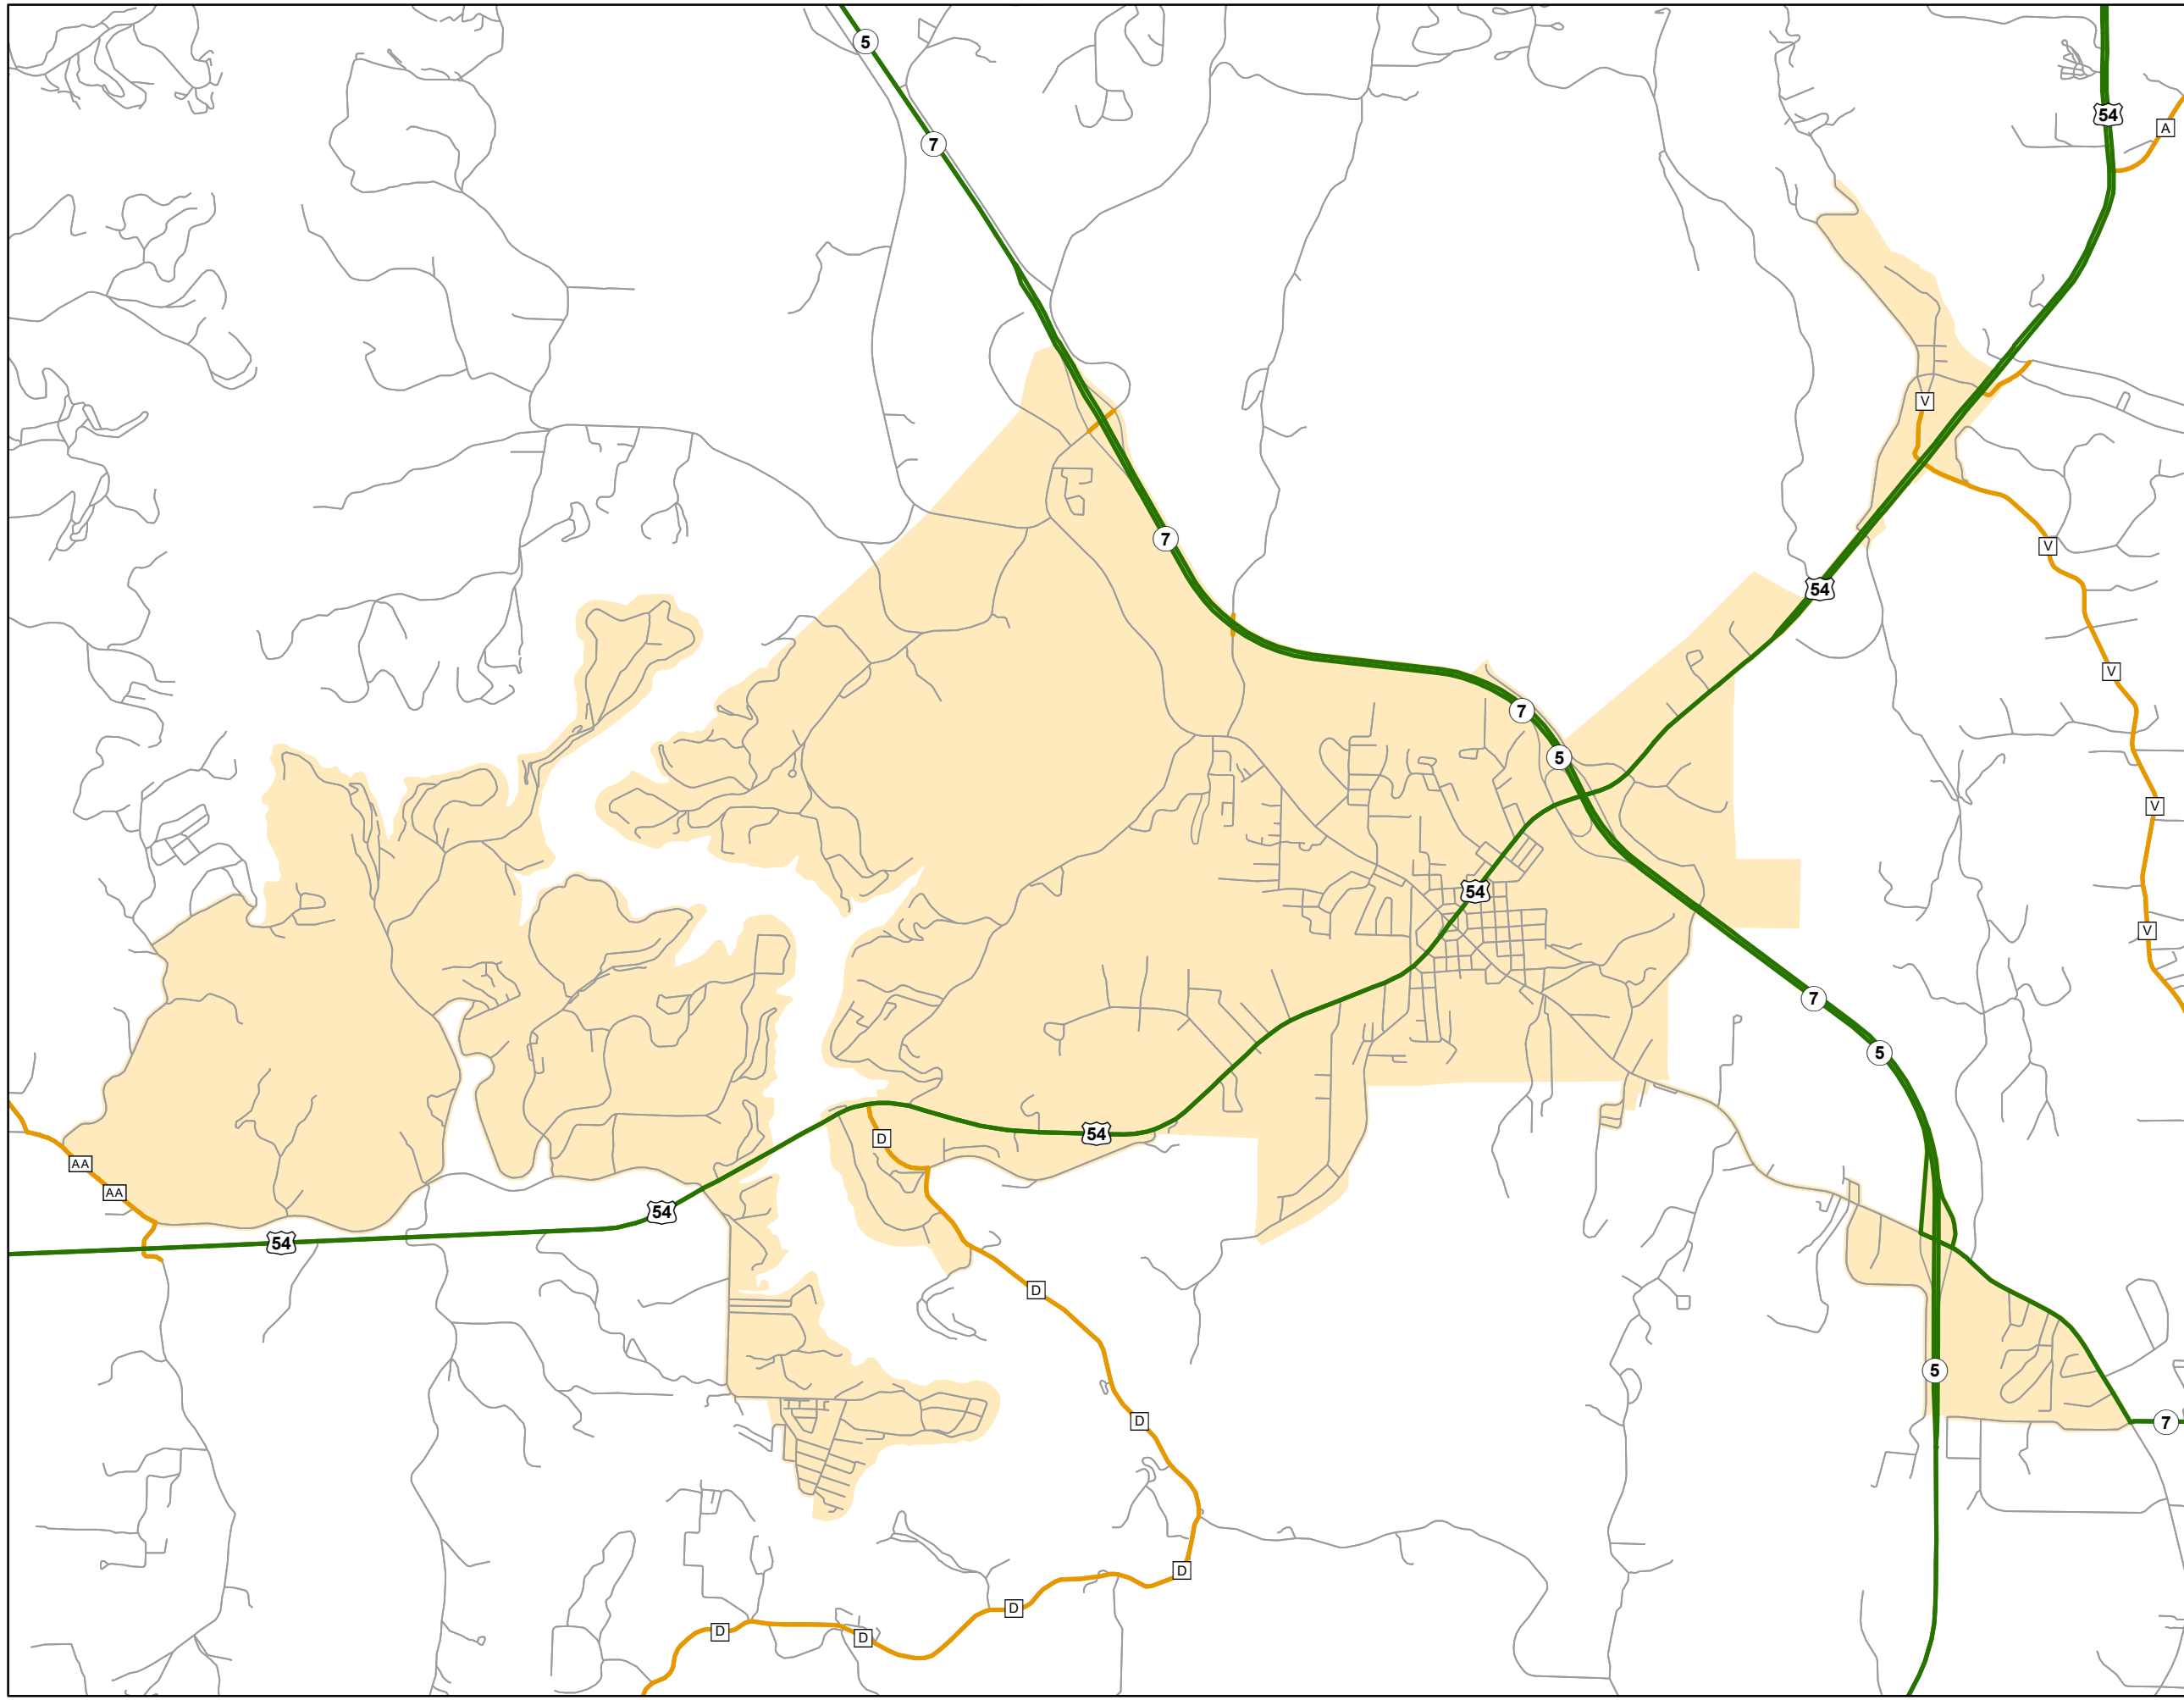

State System Urban Area

**CAMDENTON
MISSOURI**

State System Class	Miles
Interstate	0
Primary	12.263
Supplementary	1.994
State Marked - NOS	
Other Roads	
Urban Area	

105 W. Capitol Ave.
Jefferson City, MO 65102
Phone (573) 526-5478
Fax (573) 526-8052