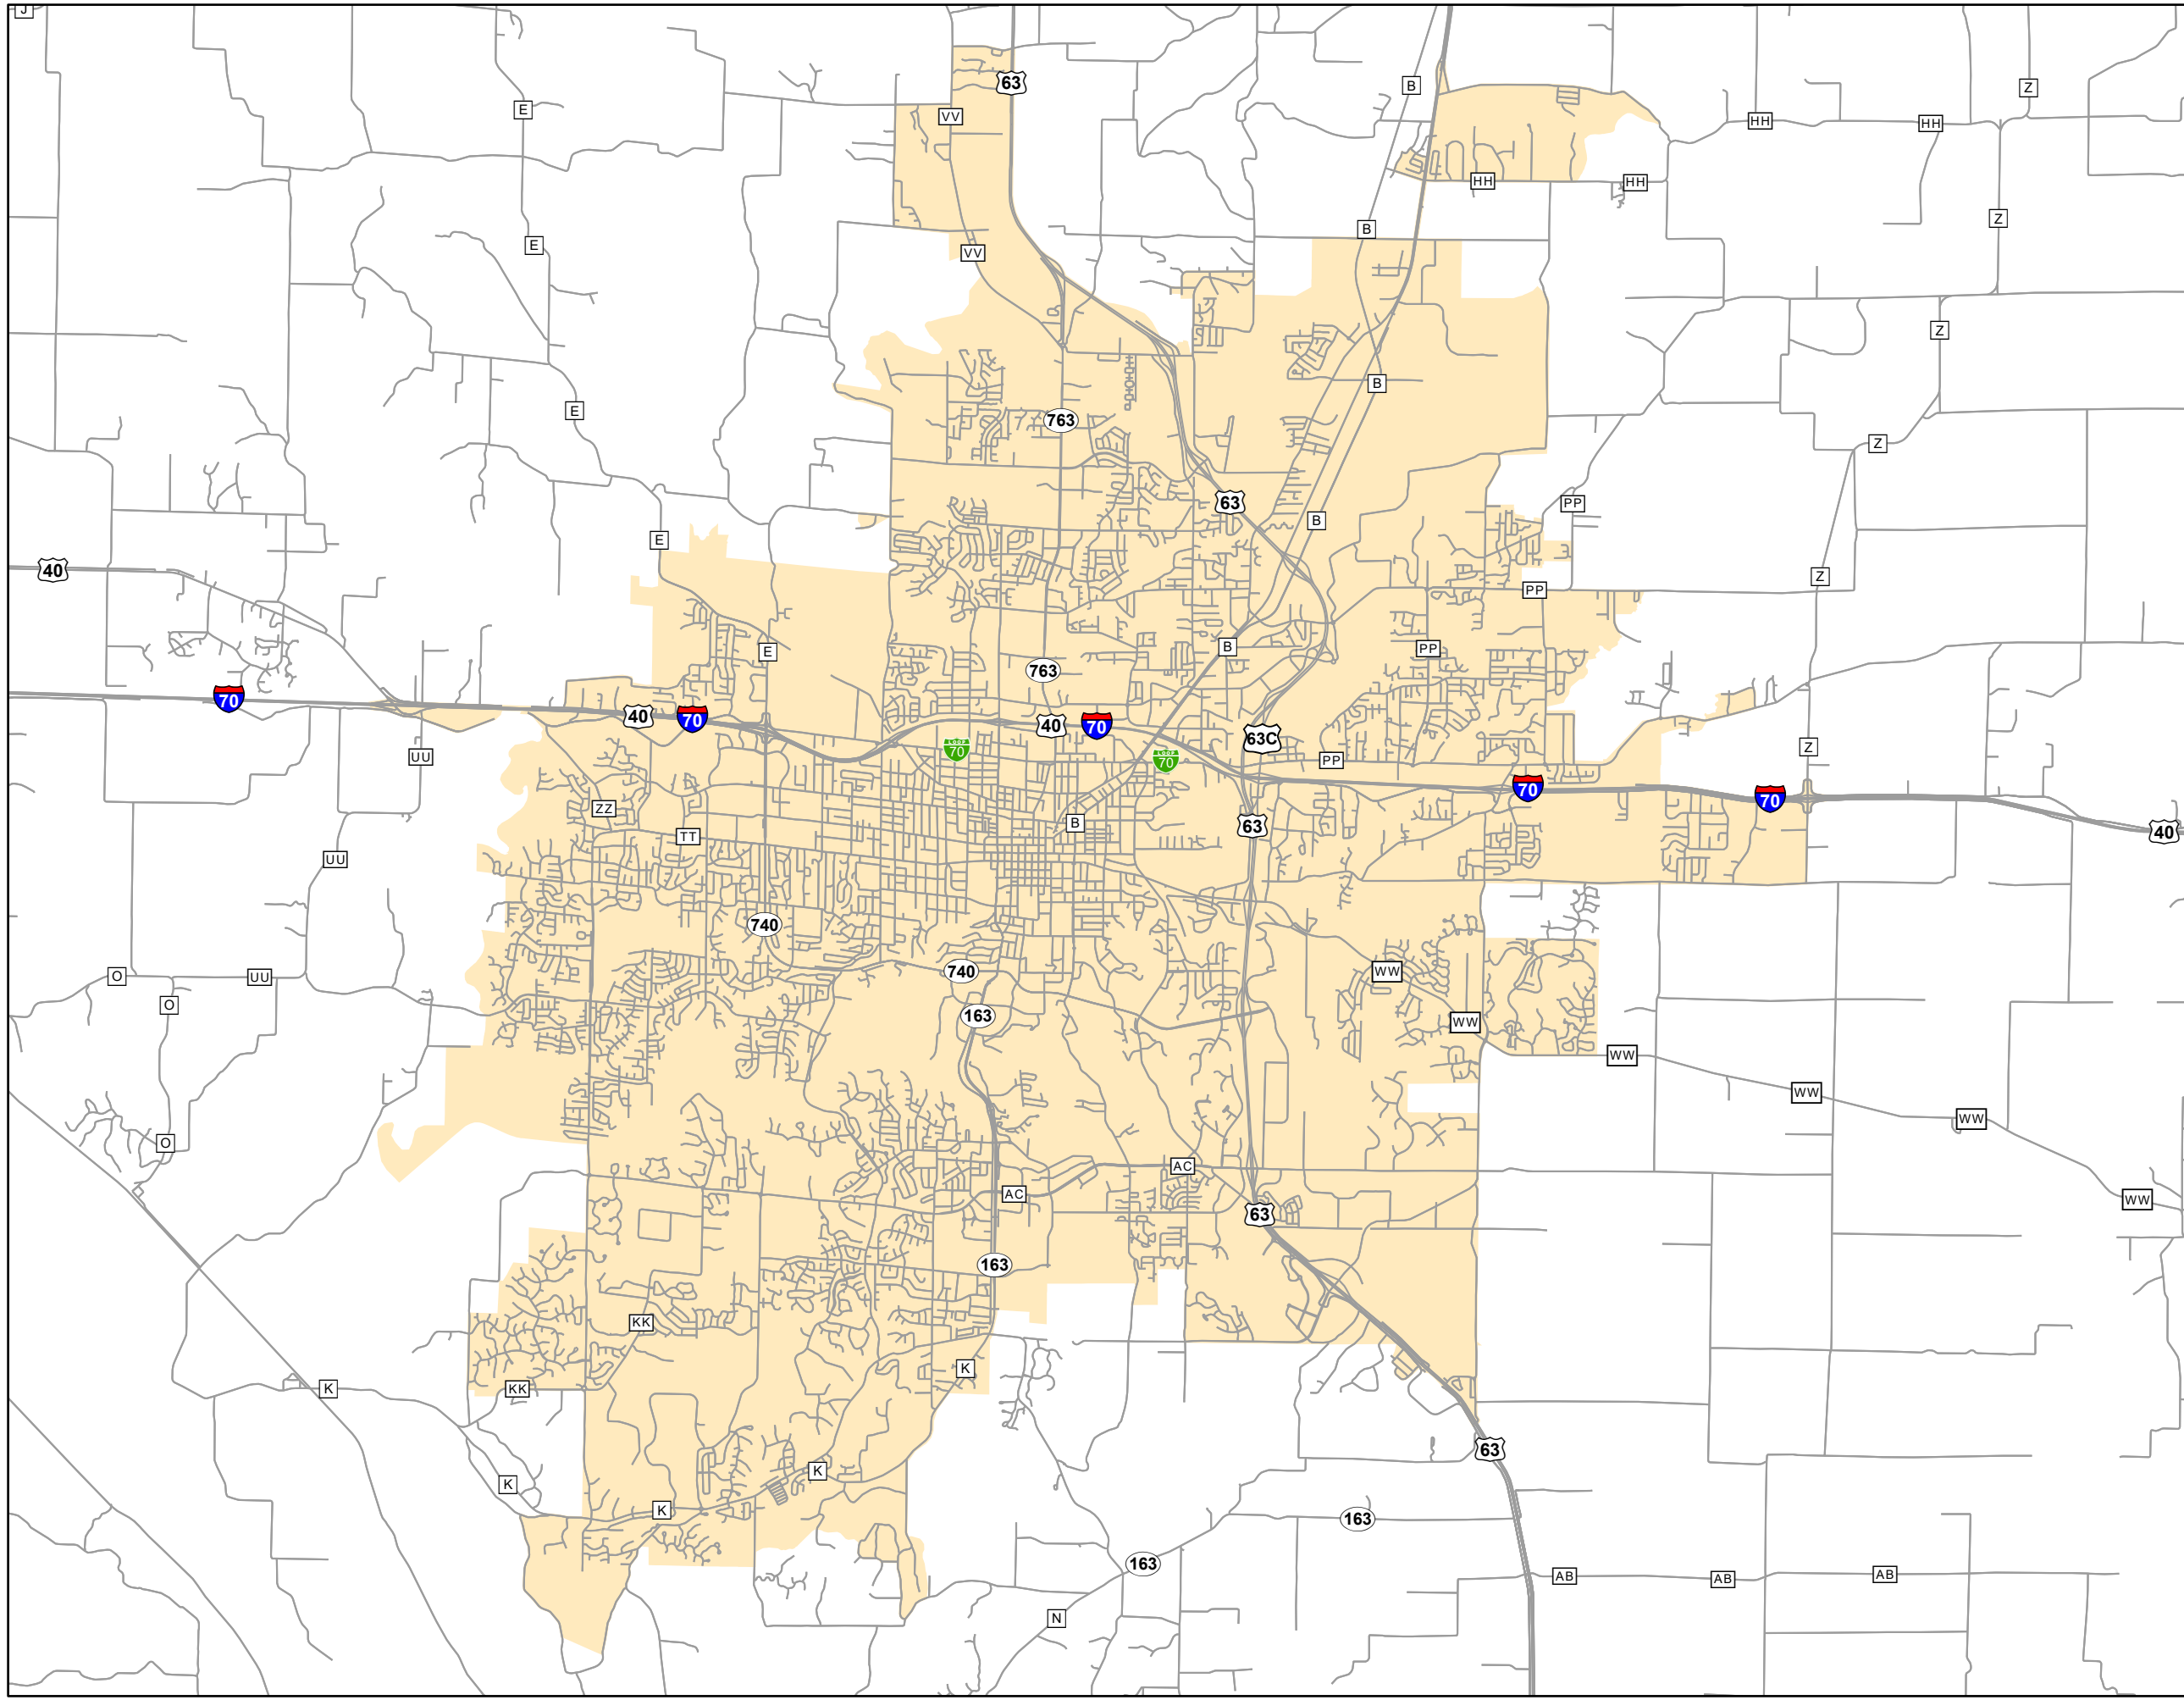

State System Urban Area

**COLUMBIA
MISSOURI**

State System Class	Miles
Interstate	12.85
Primary	14.977
Supplementary	70.302
State Marked - NOS	
Other Roads	
Urban Area	

105 W. Capitol Ave.
Jefferson City, MO 65102
Phone (573) 526-5478
Fax (573) 526-8052