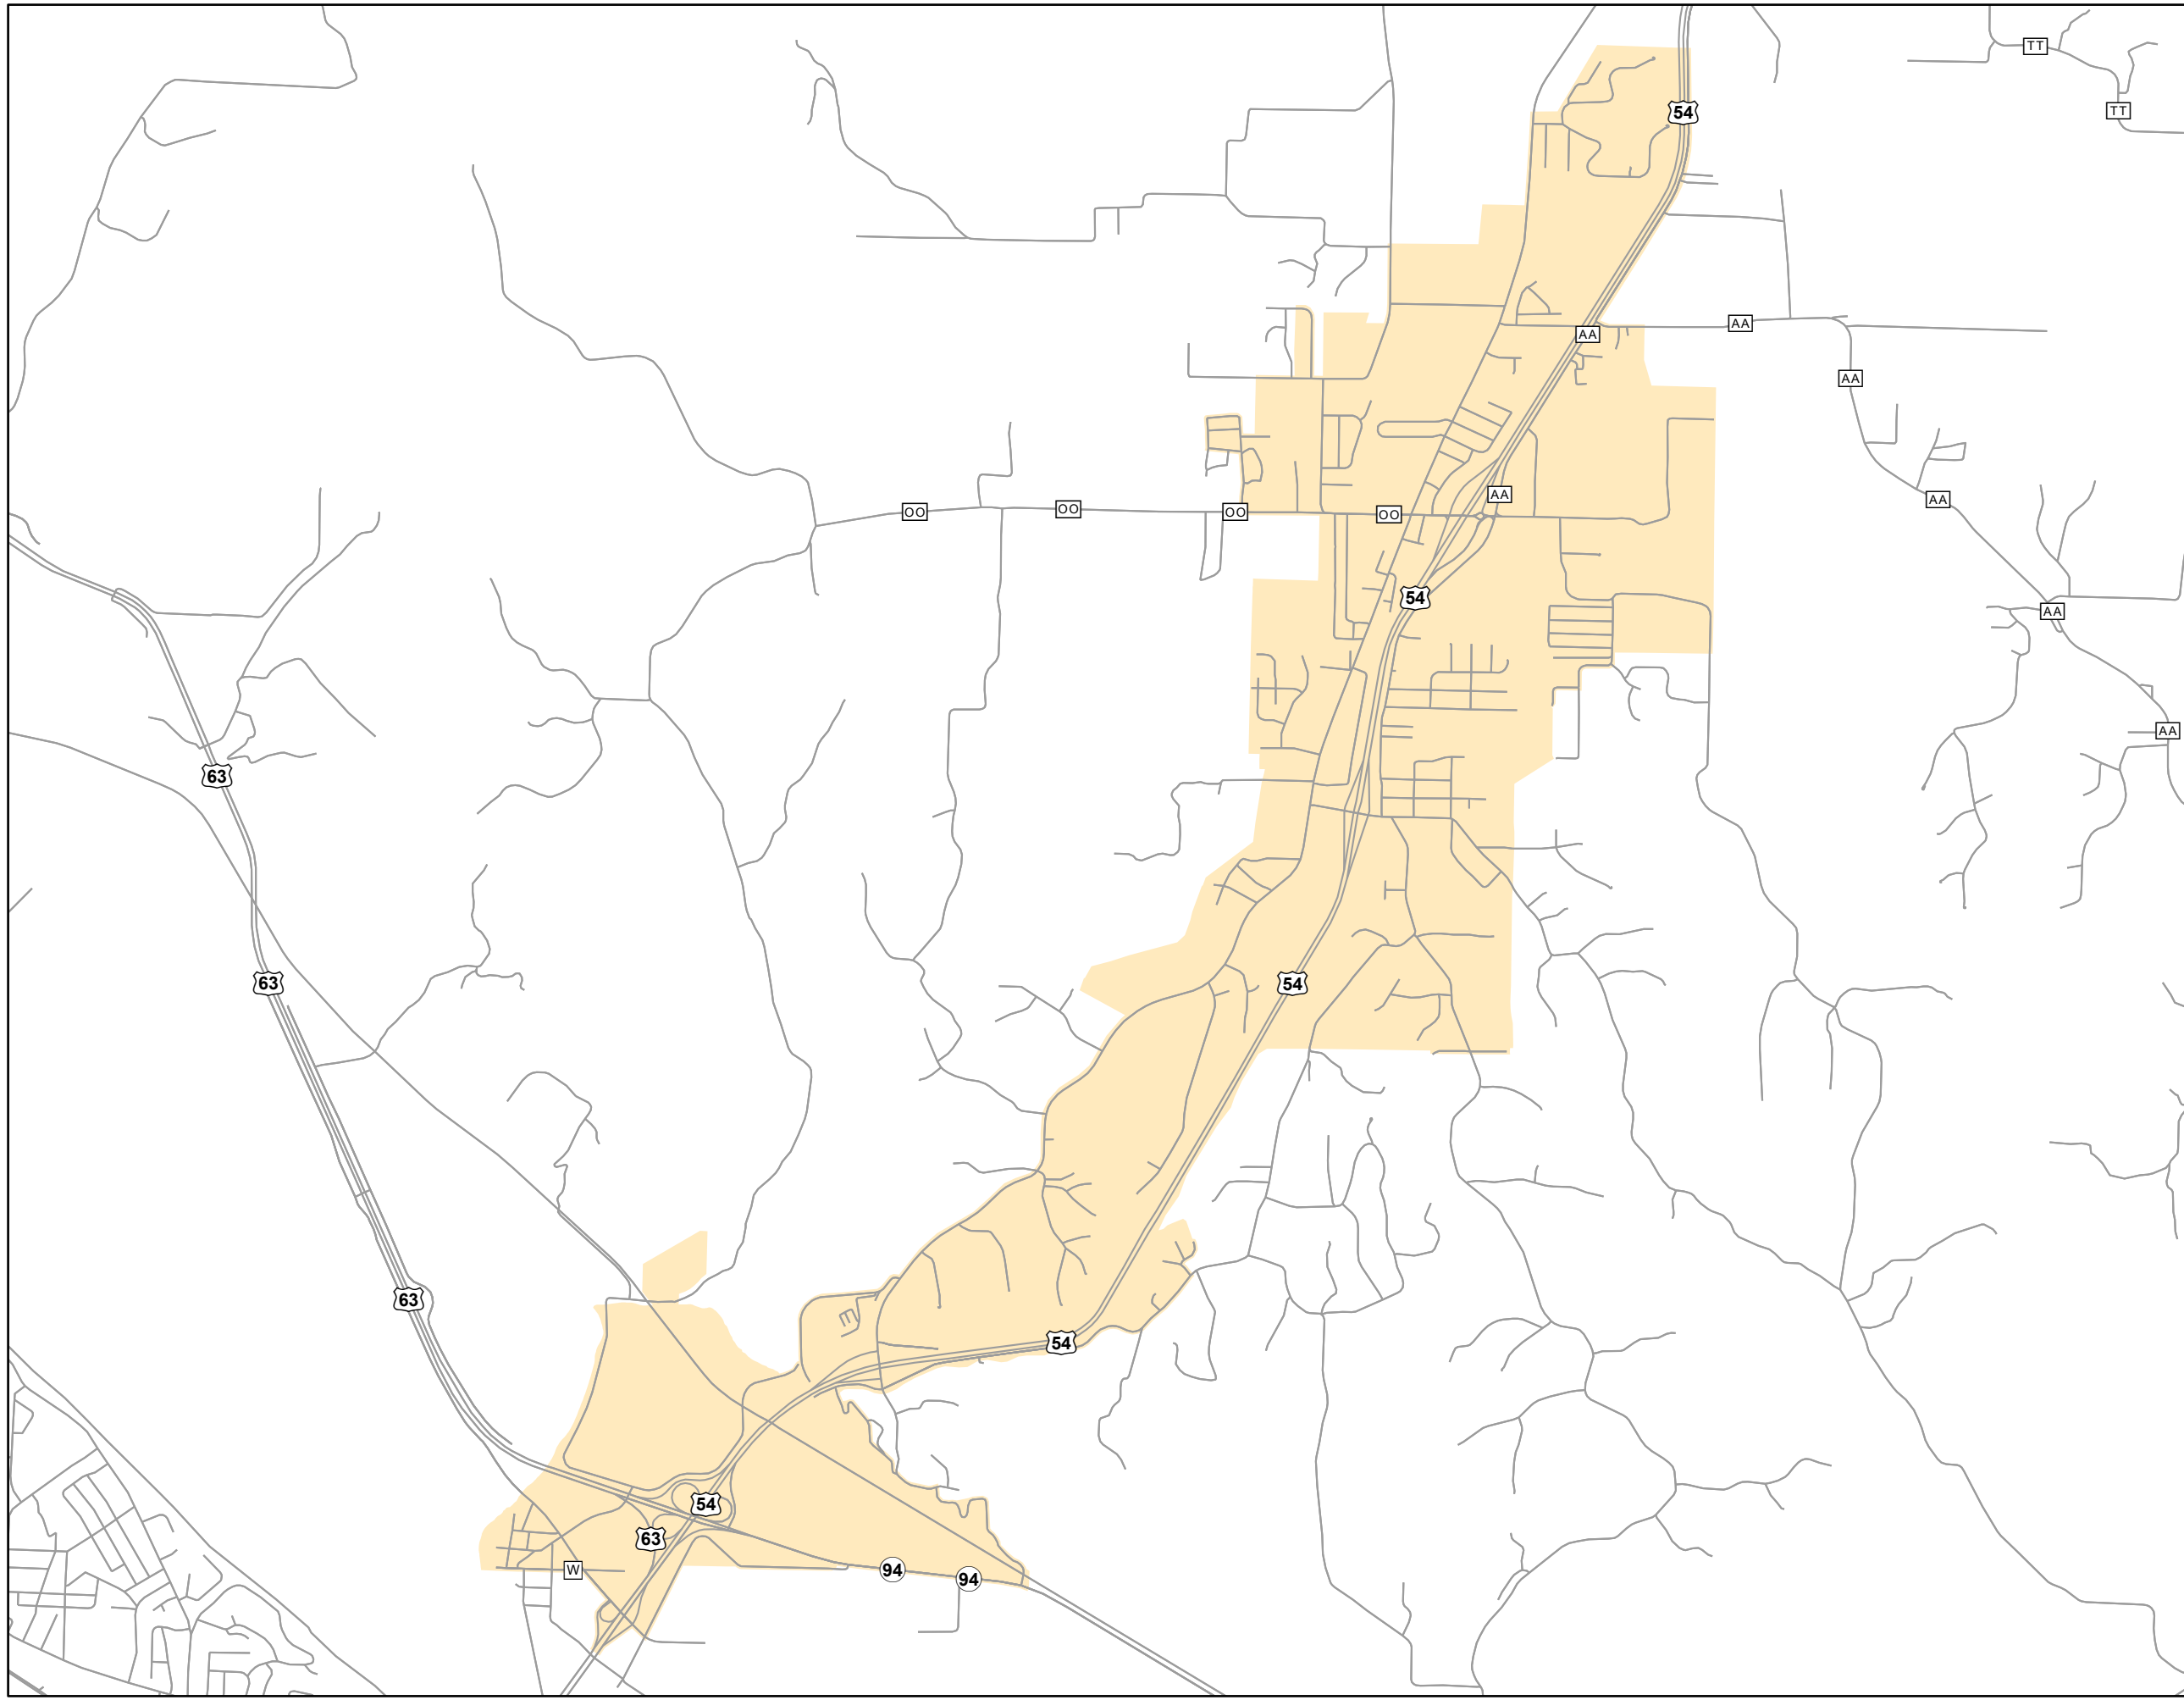

State System Urban Area

HOLTS SUMMIT MISSOURI

State System Class	Miles
Interstate	0
Primary	8.954
Supplementary	6.59
State Marked - NOS	
Other Roads	
Urban Area	

105 W. Capitol Ave.
Jefferson City, MO 65102
Phone (573) 526-5478
Fax (573) 526-8052

April 2026