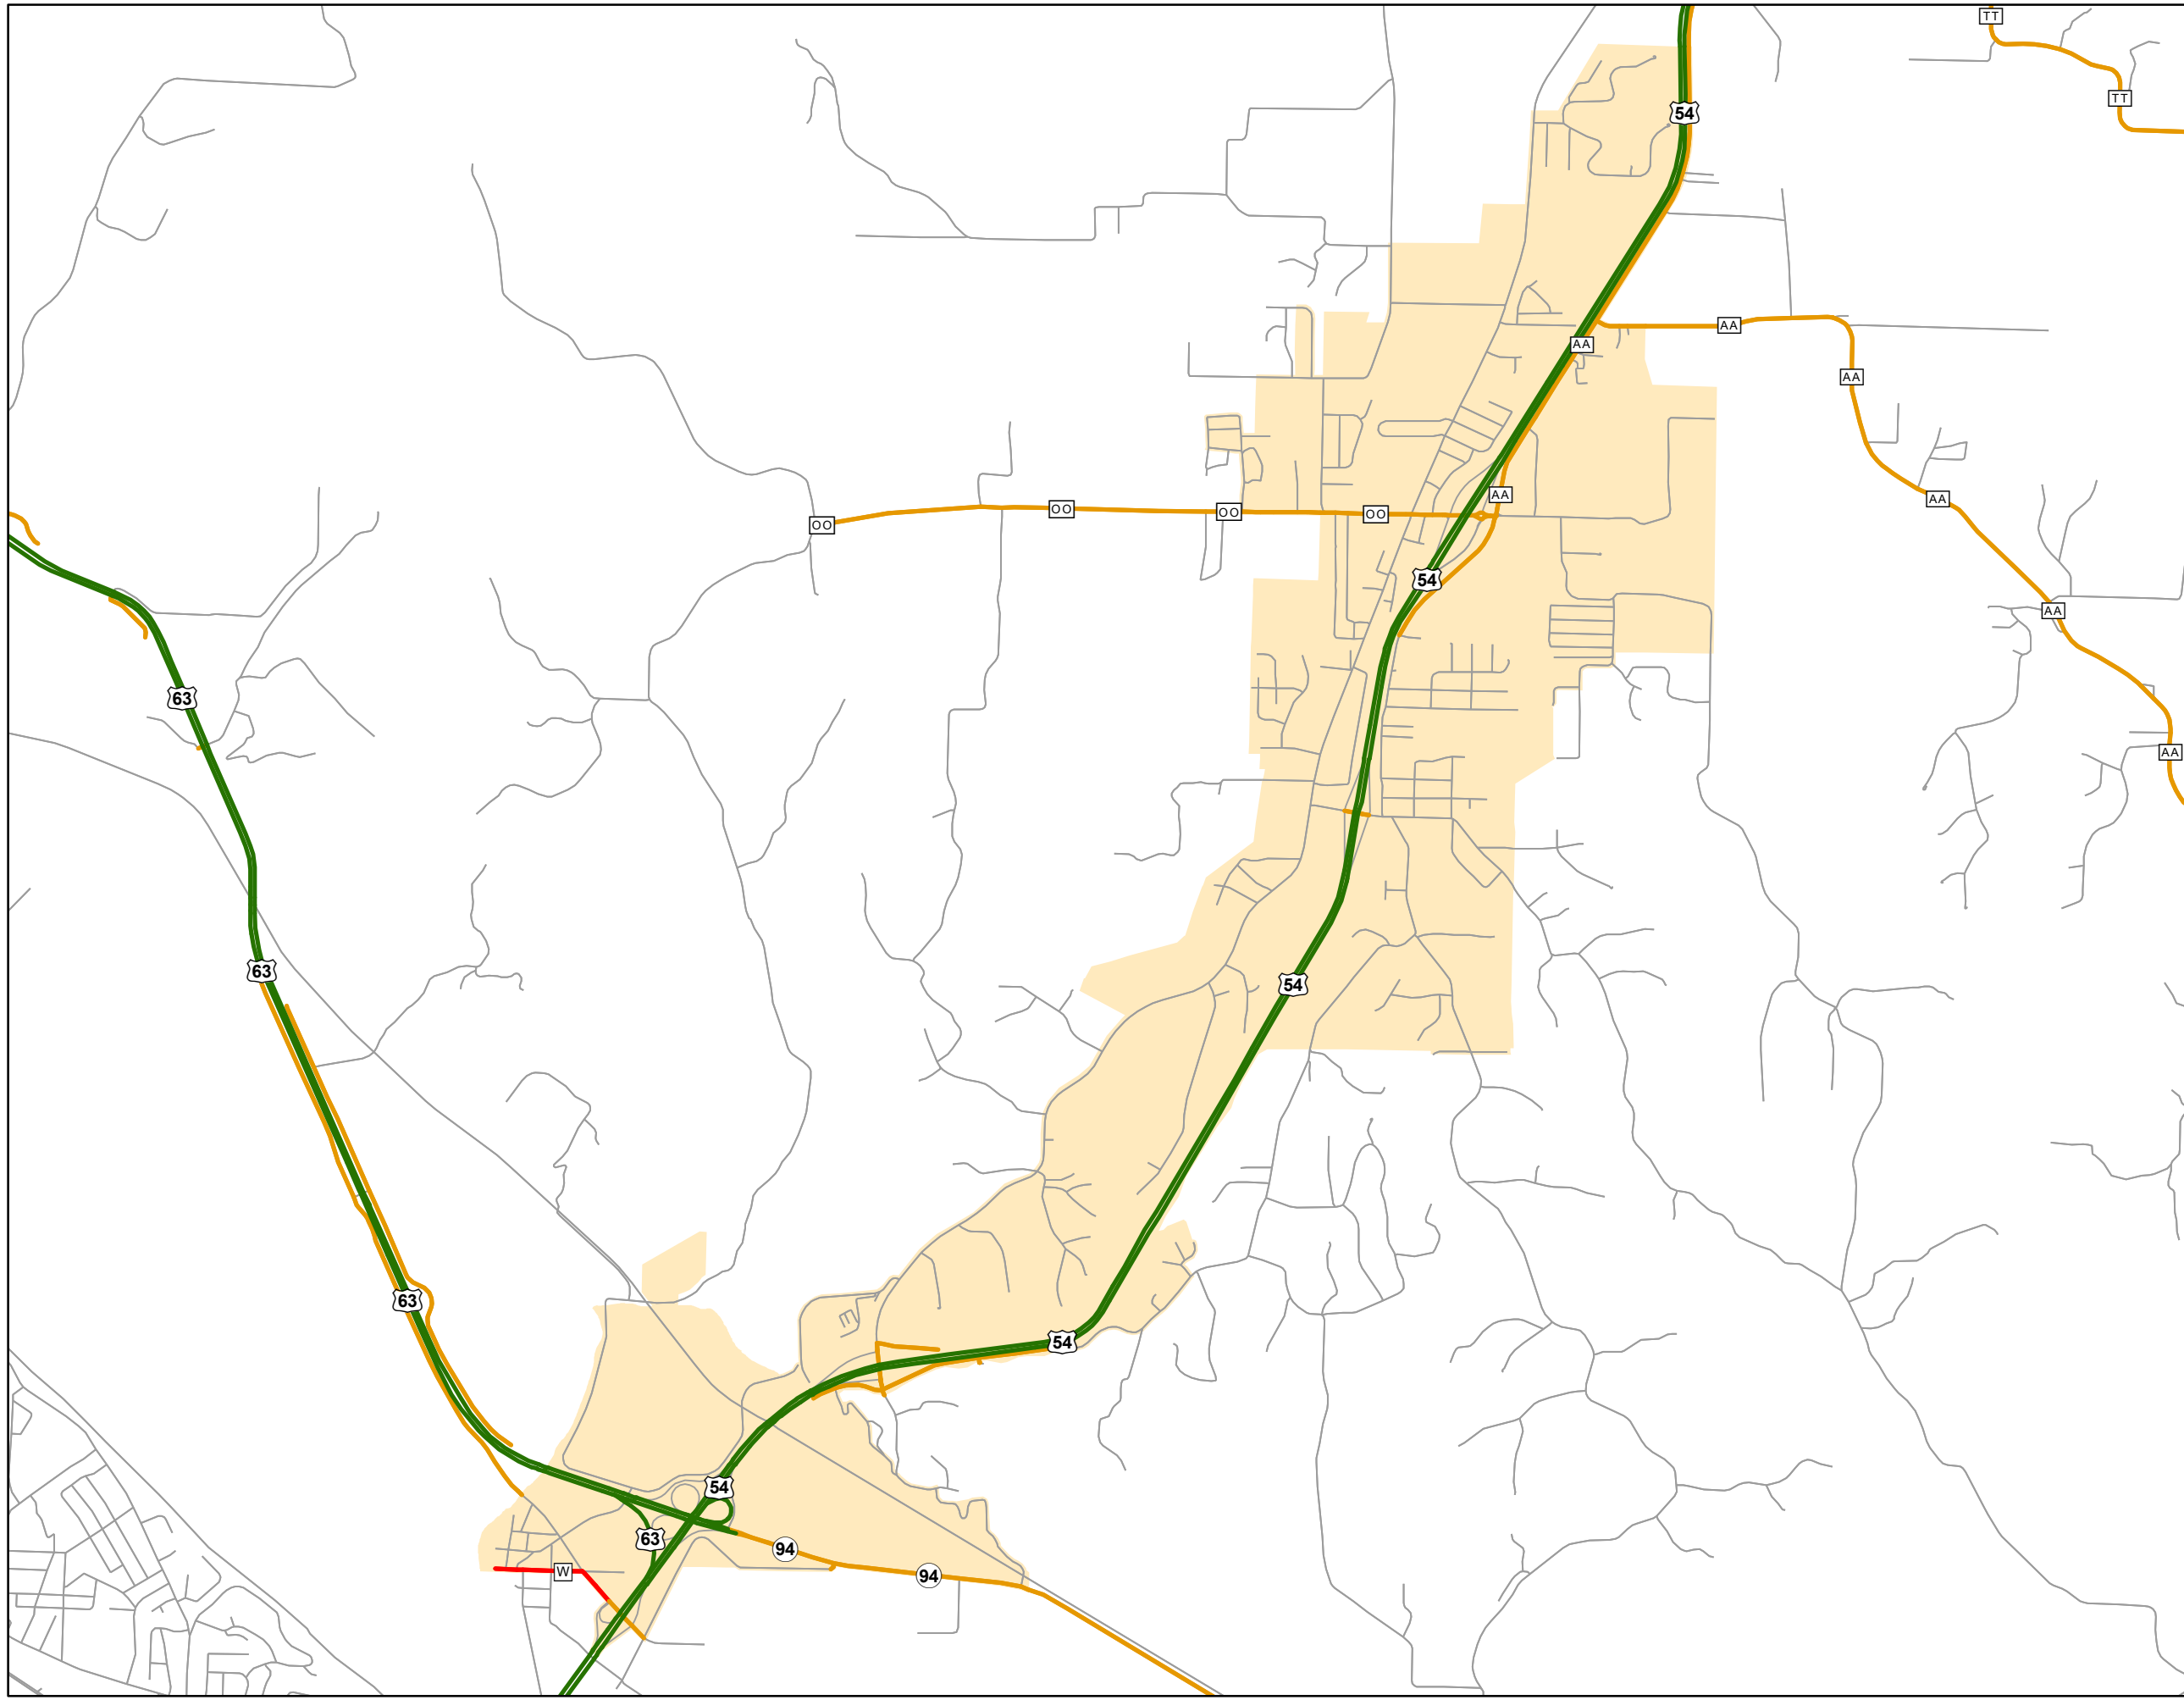

State System Urban Area

HOLTS SUMMIT MISSOURI

State System Class	Miles
Interstate	0
Primary	8.954
Supplementary	6.59
State Marked - NOS	
Other Roads	
Urban Area	

105 W. Capitol Ave.
Jefferson City, MO 65102
Phone (573) 526-5478
Fax (573) 526-8052