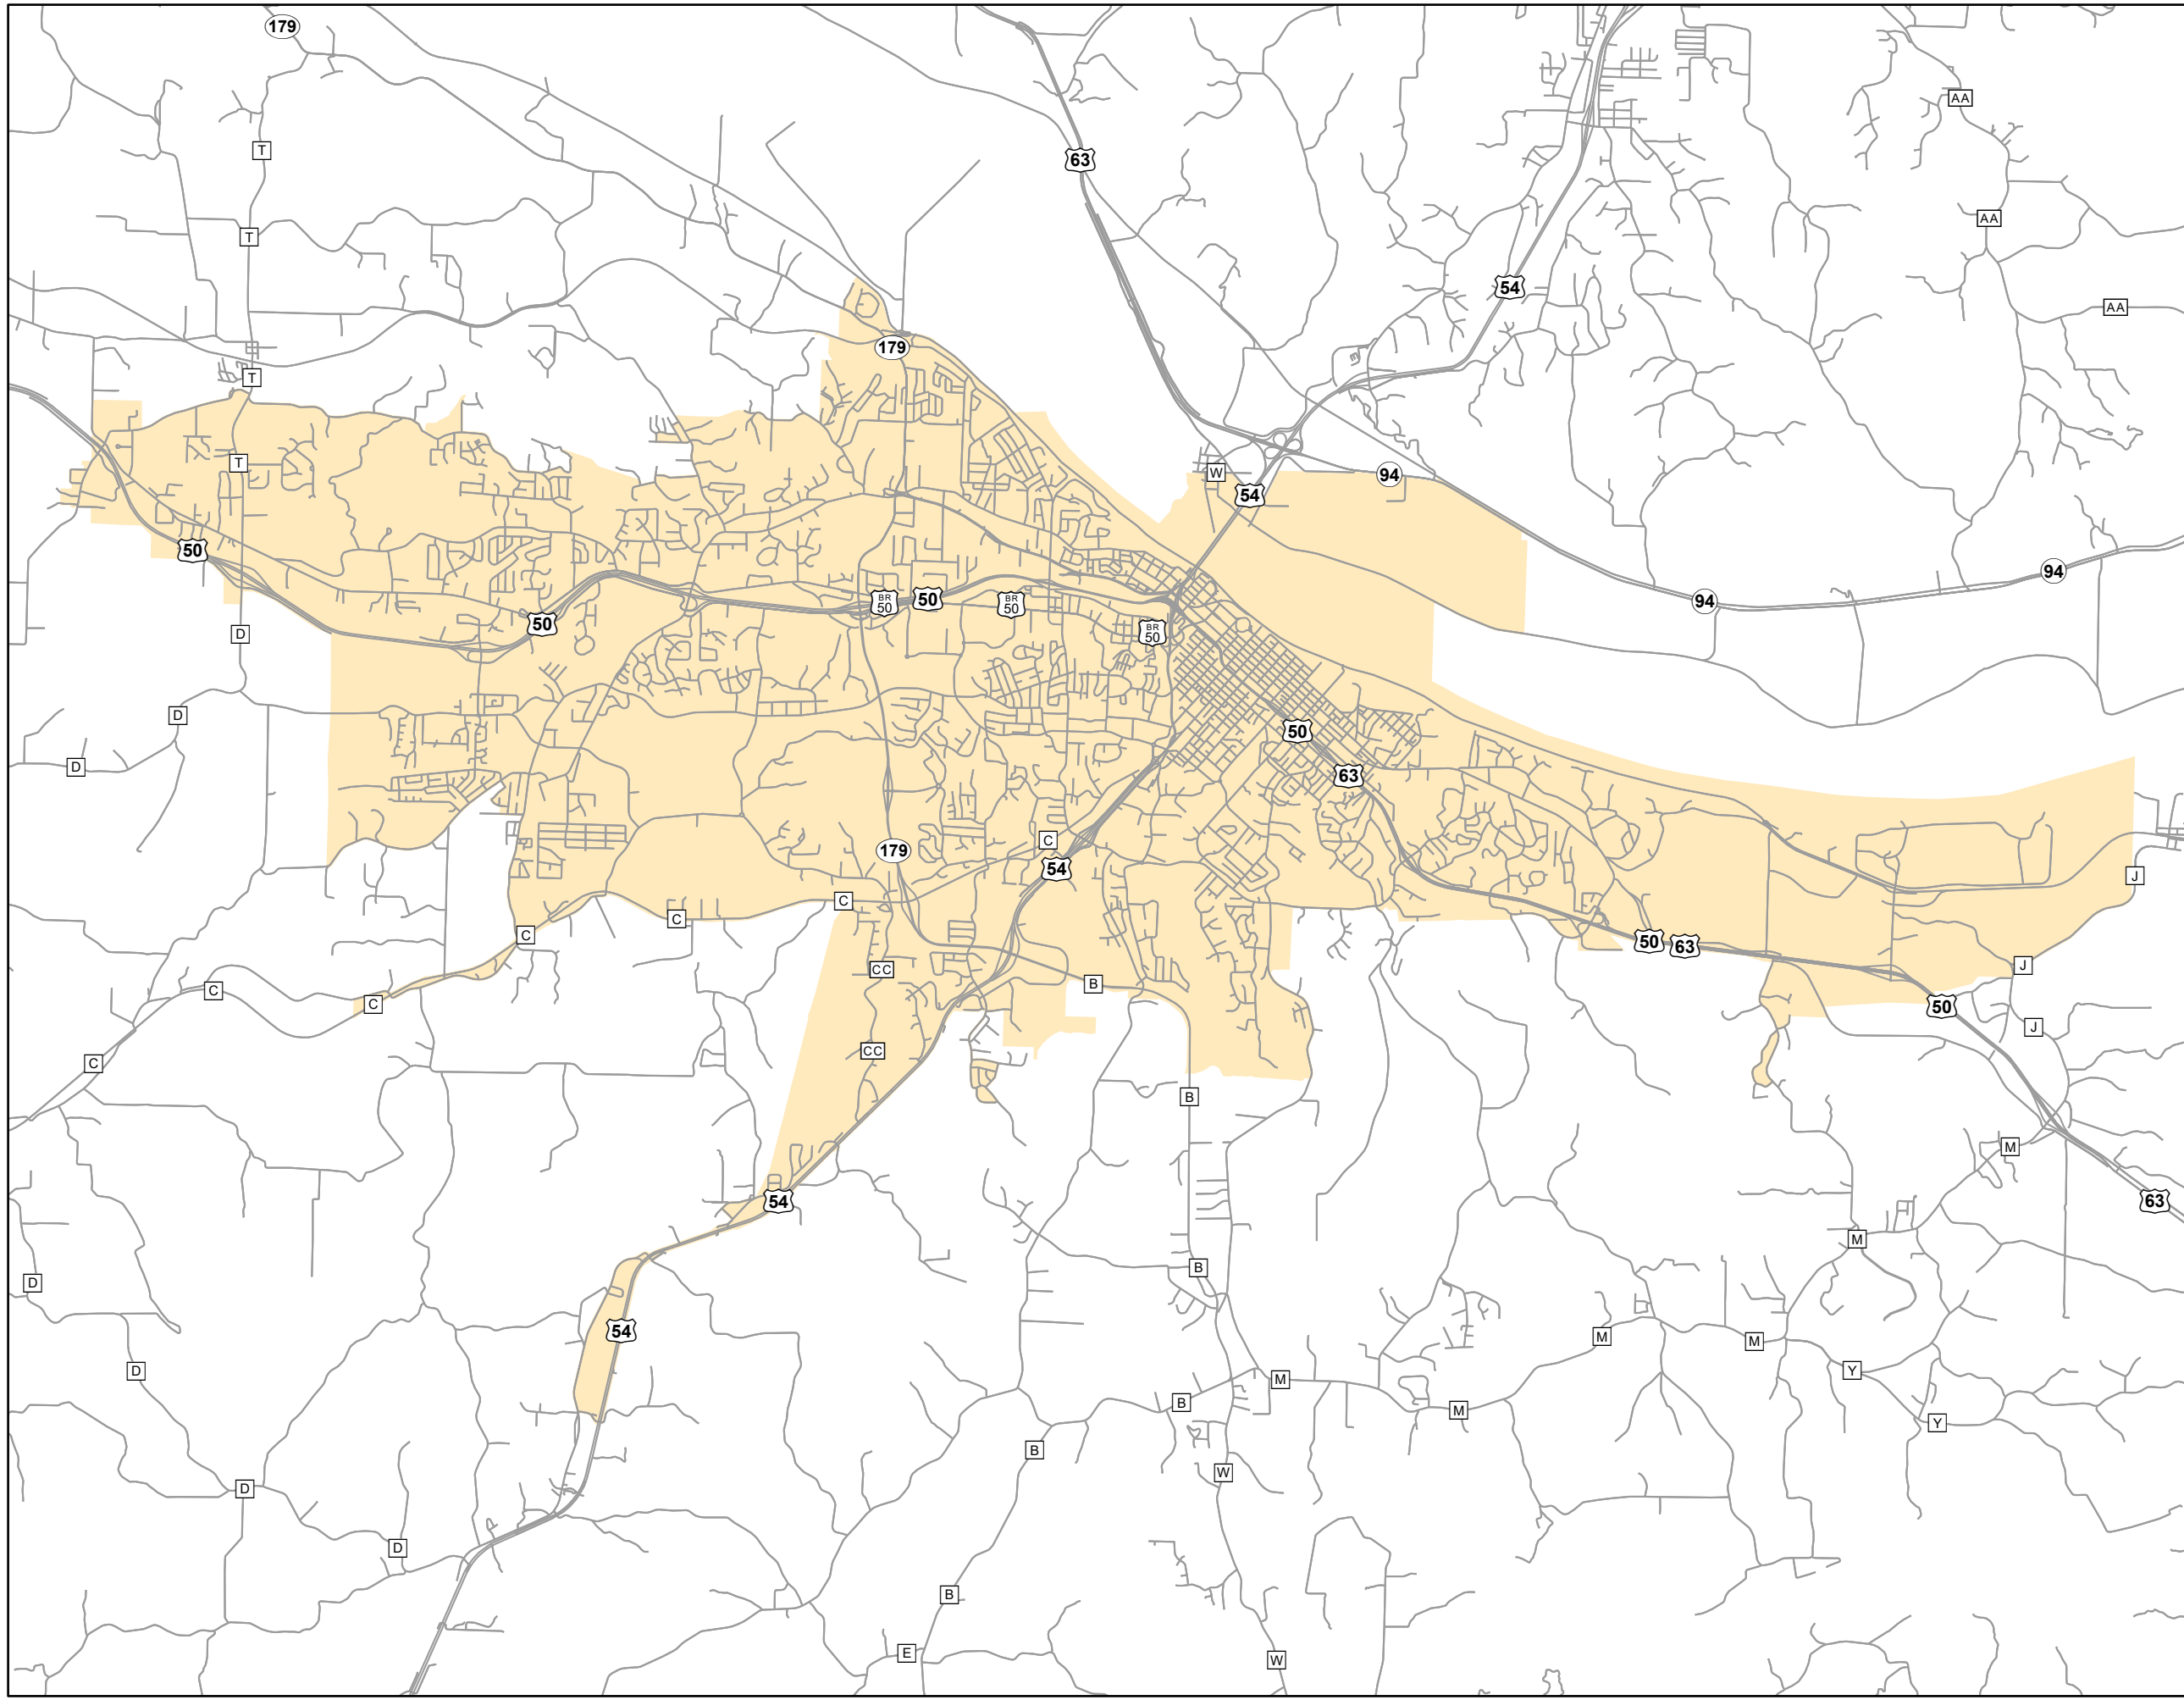

# State System Urban Area

## JEFFERSON CITY MISSOURI

State System Class	Miles
Interstate	0
Primary	27.615
Supplementary	35.94
State Marked - NOS	
Other Roads	
Urban Area	

105 W. Capitol Ave.  
Jefferson City, MO 65102  
Phone (573) 526-5478  
Fax (573) 526-8052