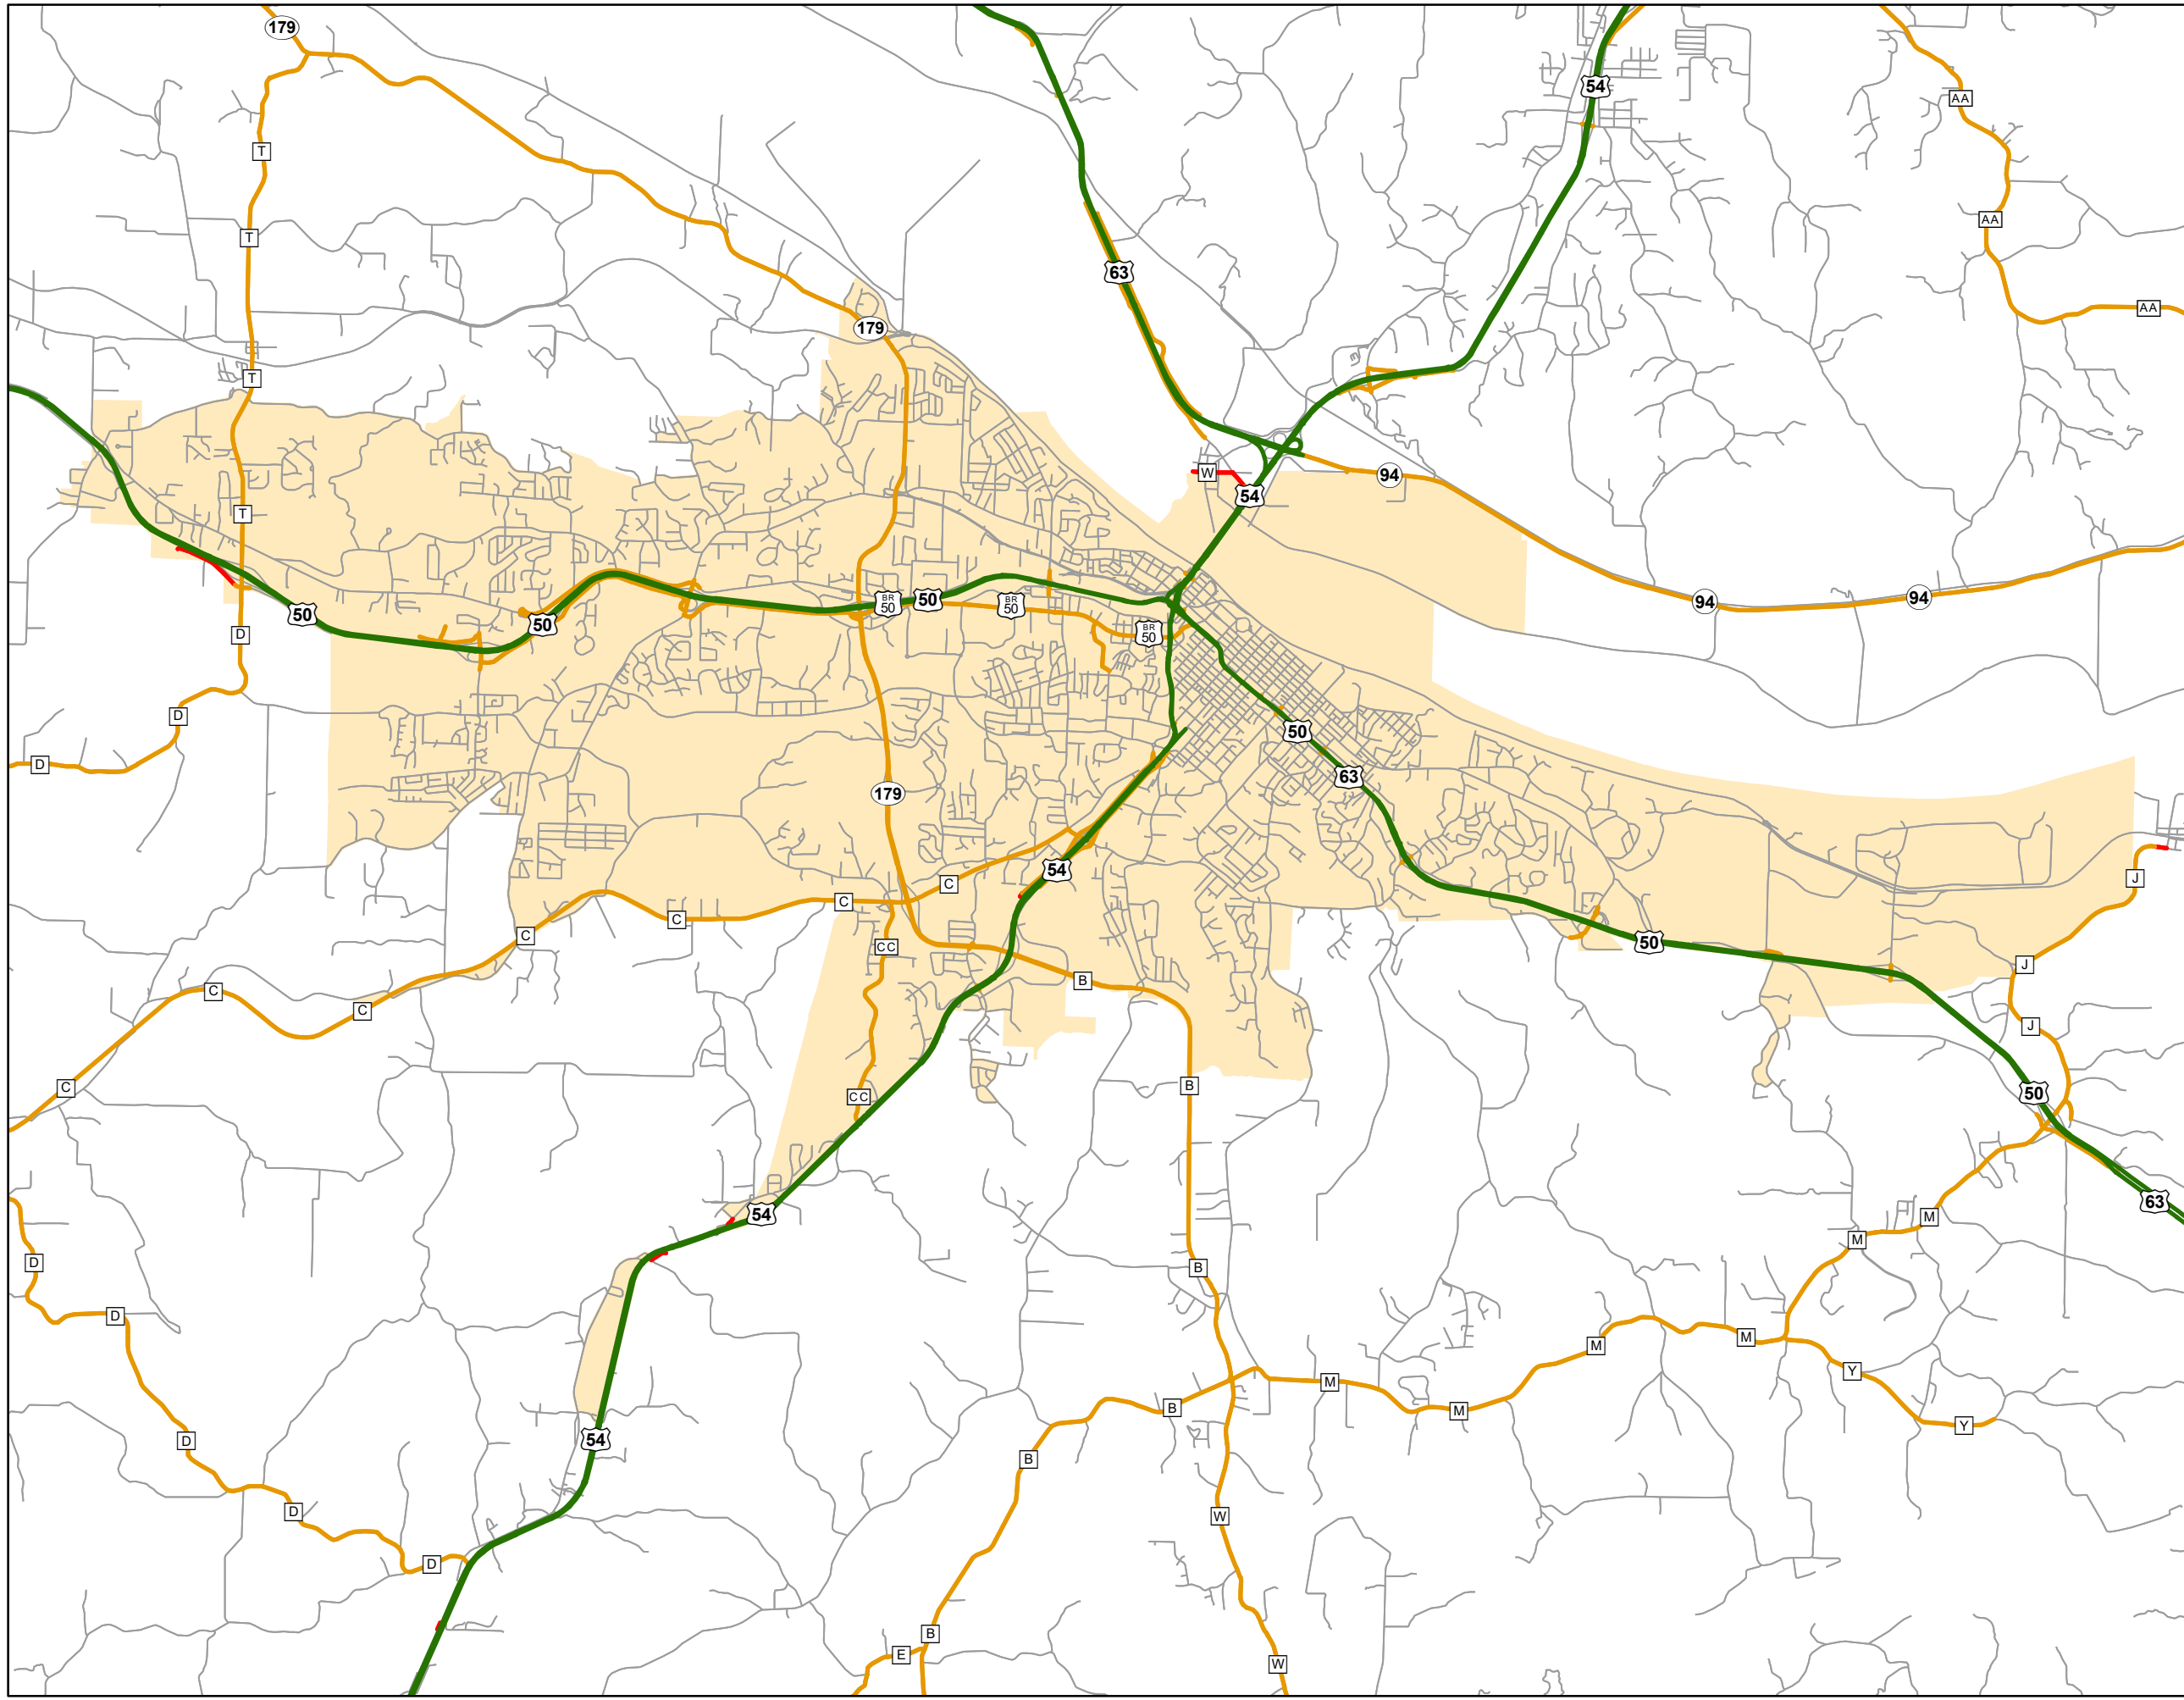

# State System Urban Area

## JEFFERSON CITY MISSOURI

State System Class	Miles
Interstate	0
Primary	27.615
Supplementary	35.94
State Marked - NOS	
Other Roads	
Urban Area	

105 W. Capitol Ave.  
Jefferson City, MO 65102  
Phone (573) 526-5478  
Fax (573) 526-8052