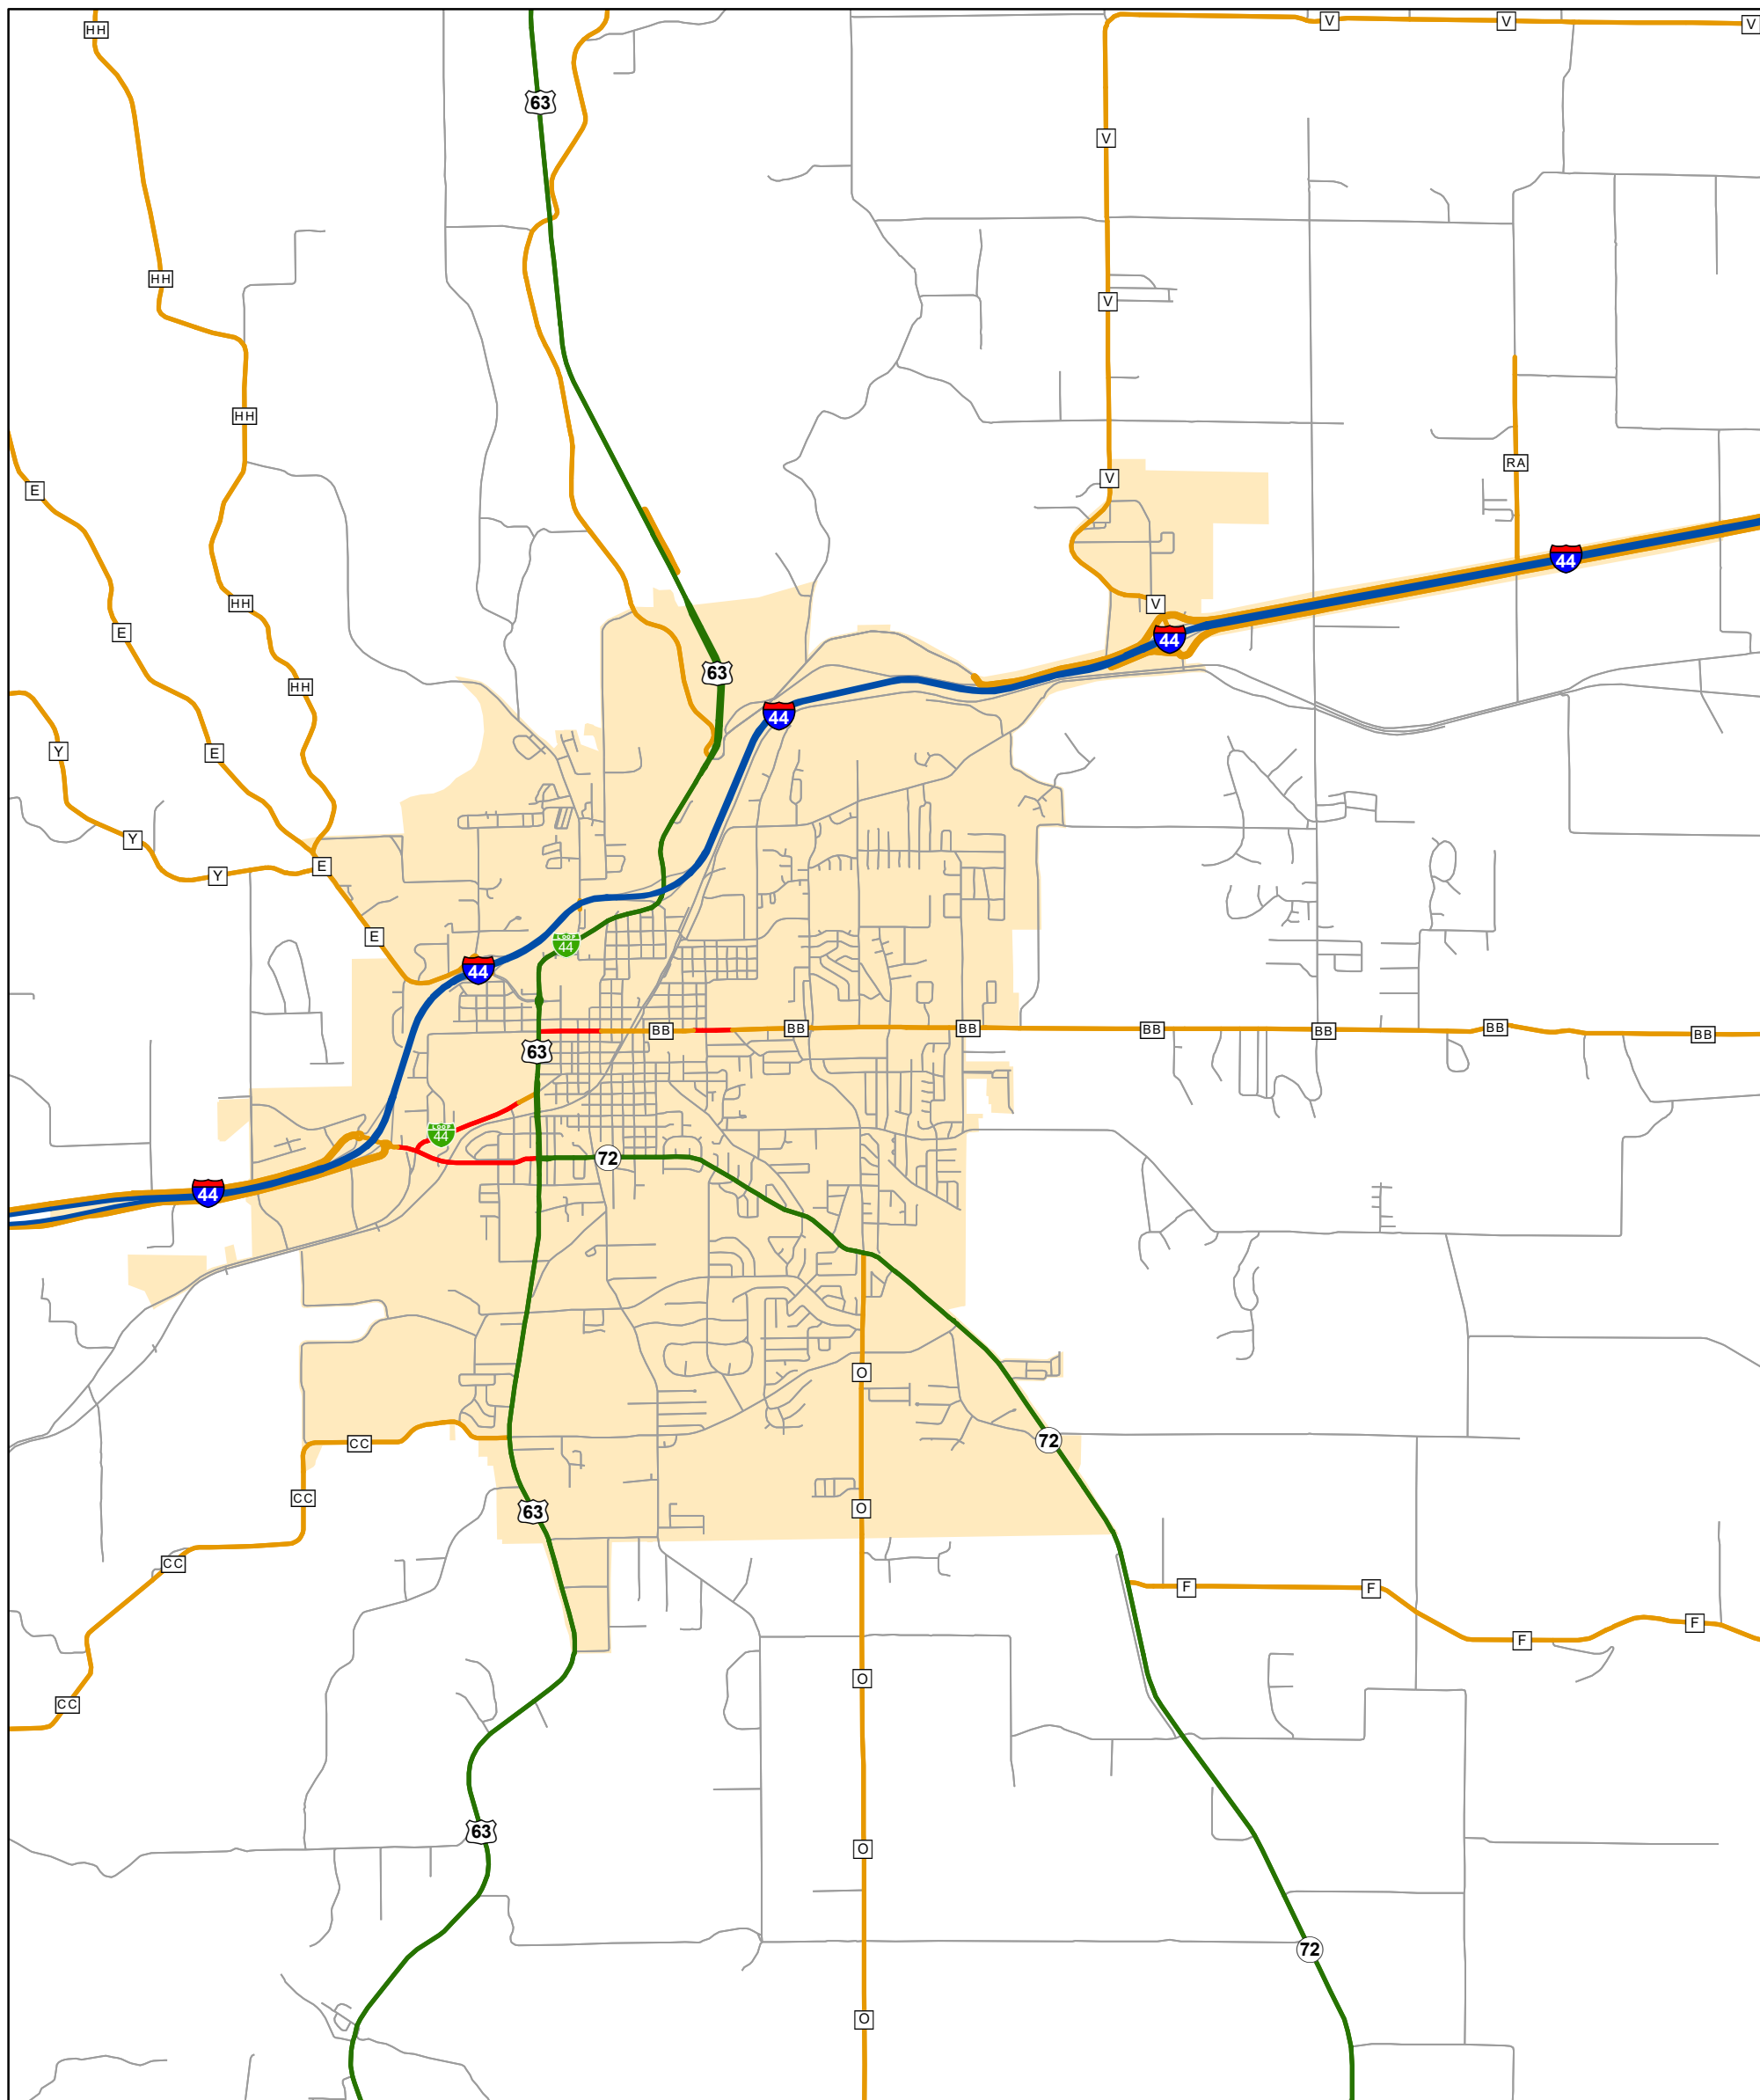

State System Urban Area

ROLLA, MISSOURI

105 W. Capitol Ave.
Jefferson City, MO 65102
Phone (573) 526-5478
Fax (573) 526-8052

April 2024

State System Class	Miles
Interstate	9.614
Primary	9.378
Supplementary	19.008
State Marked - NOS	
Other Roads	
Urban Area	