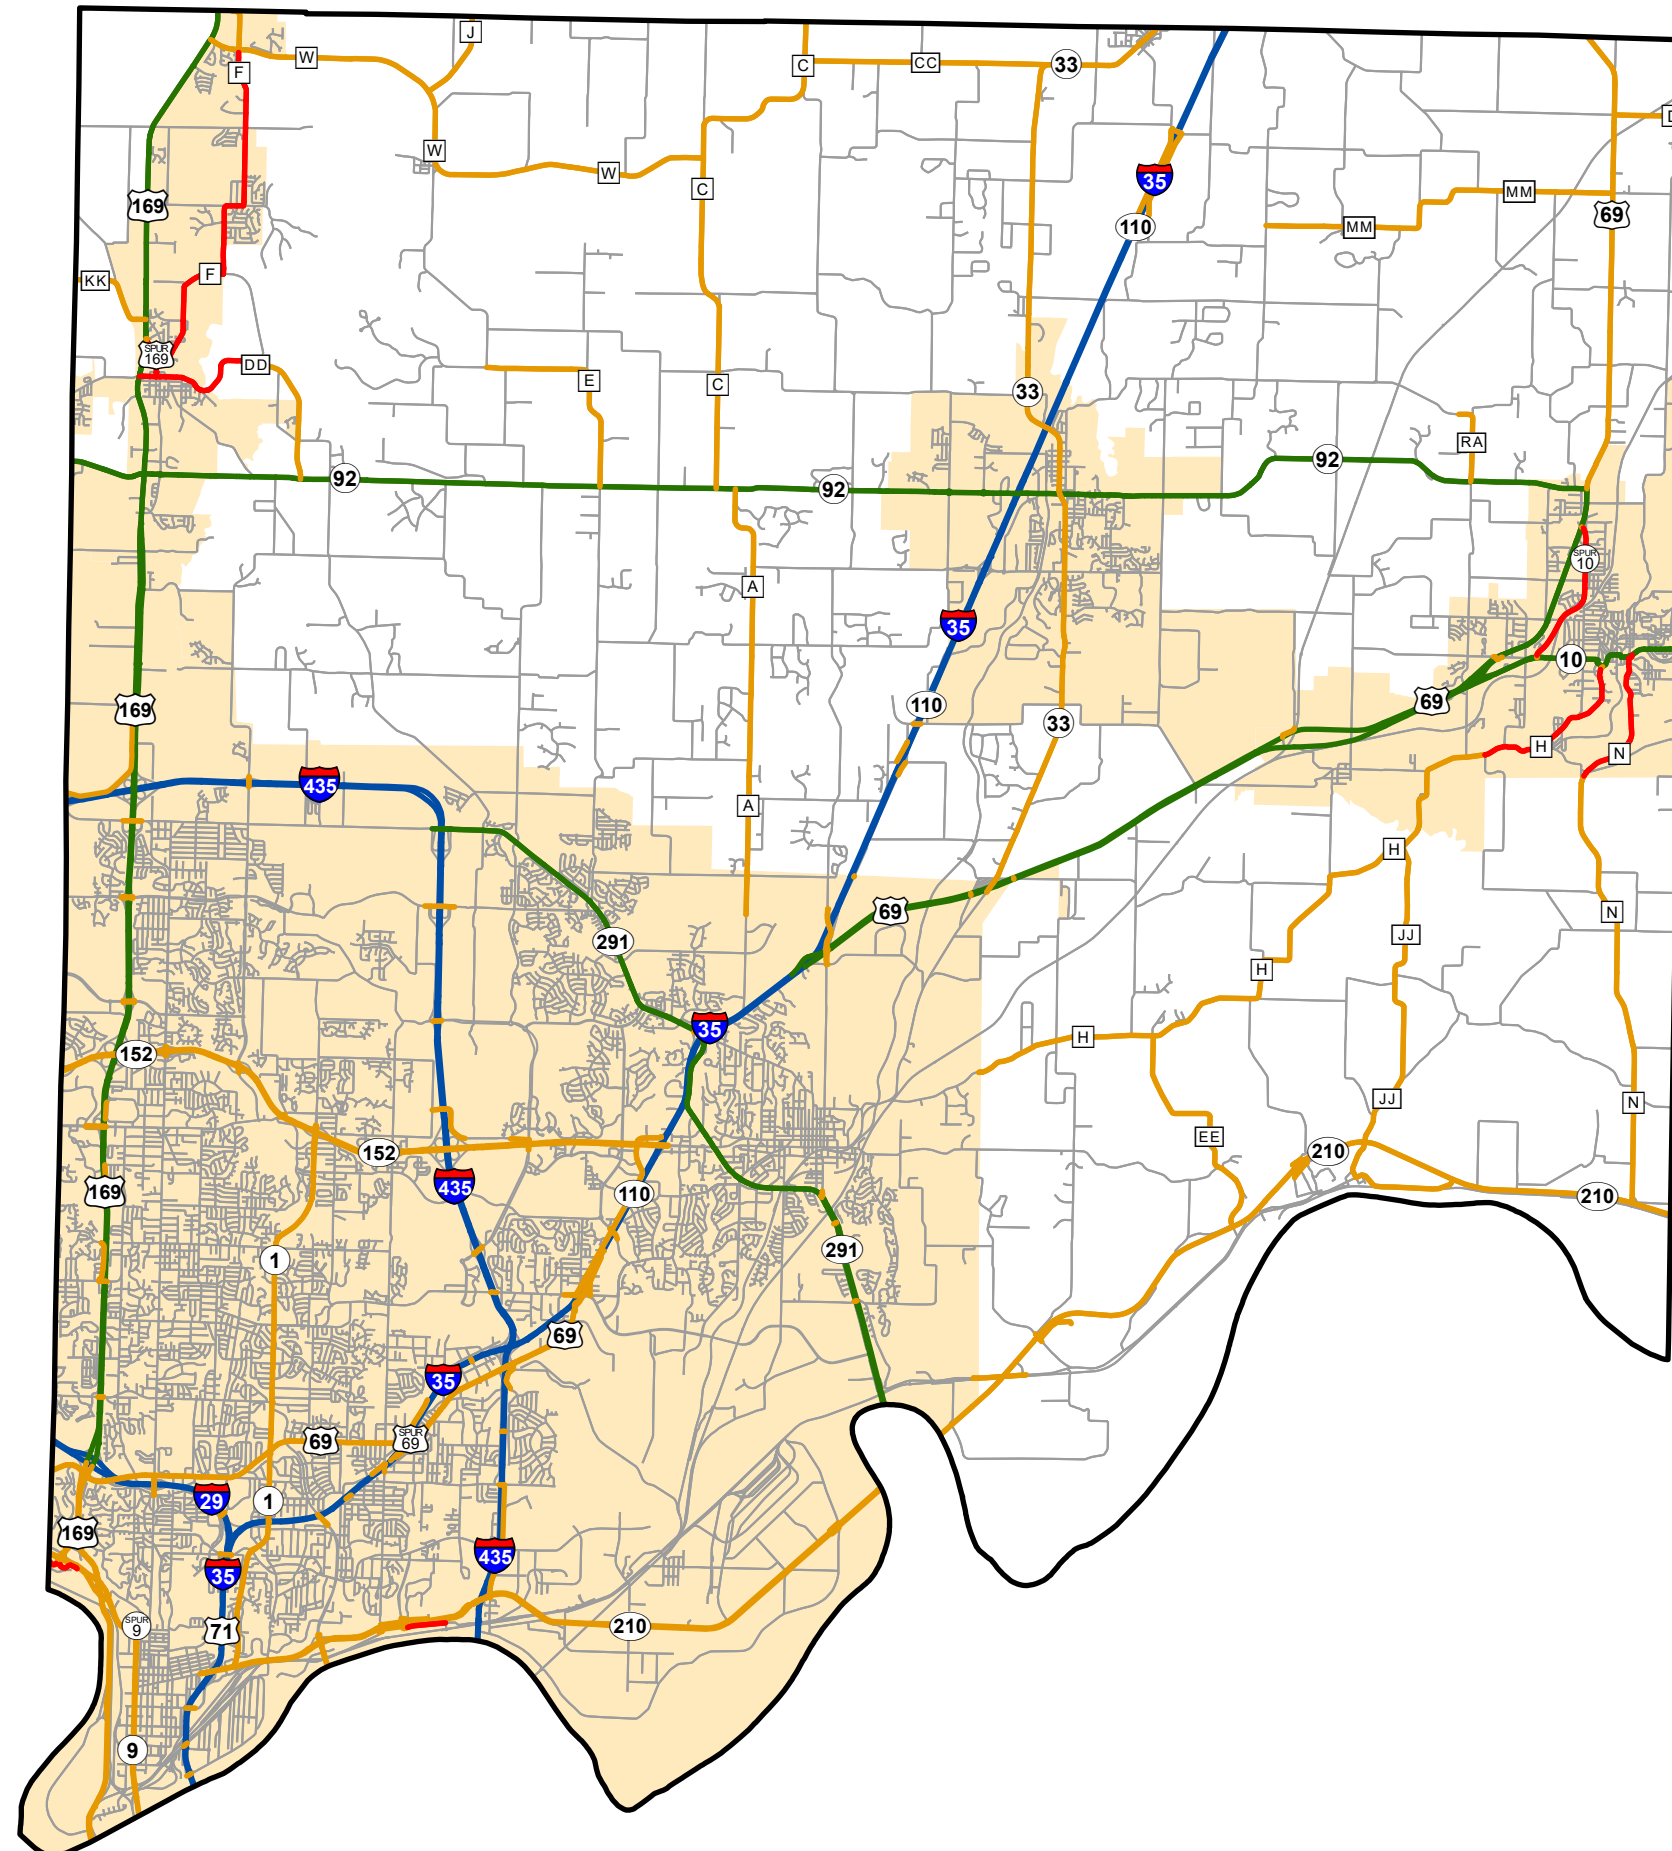

# State System Classification

## CLAY COUNTY MISSOURI

State System Class	Miles
Interstate	46.646
Primary	65.728
Supplementary	156.79
State Marked - NOS	
Other Roads	
Urban Area	

105 W. Capitol Ave.  
 Jefferson City, MO 65102  
 Phone (573) 526-5478  
 Fax (573) 526-8052