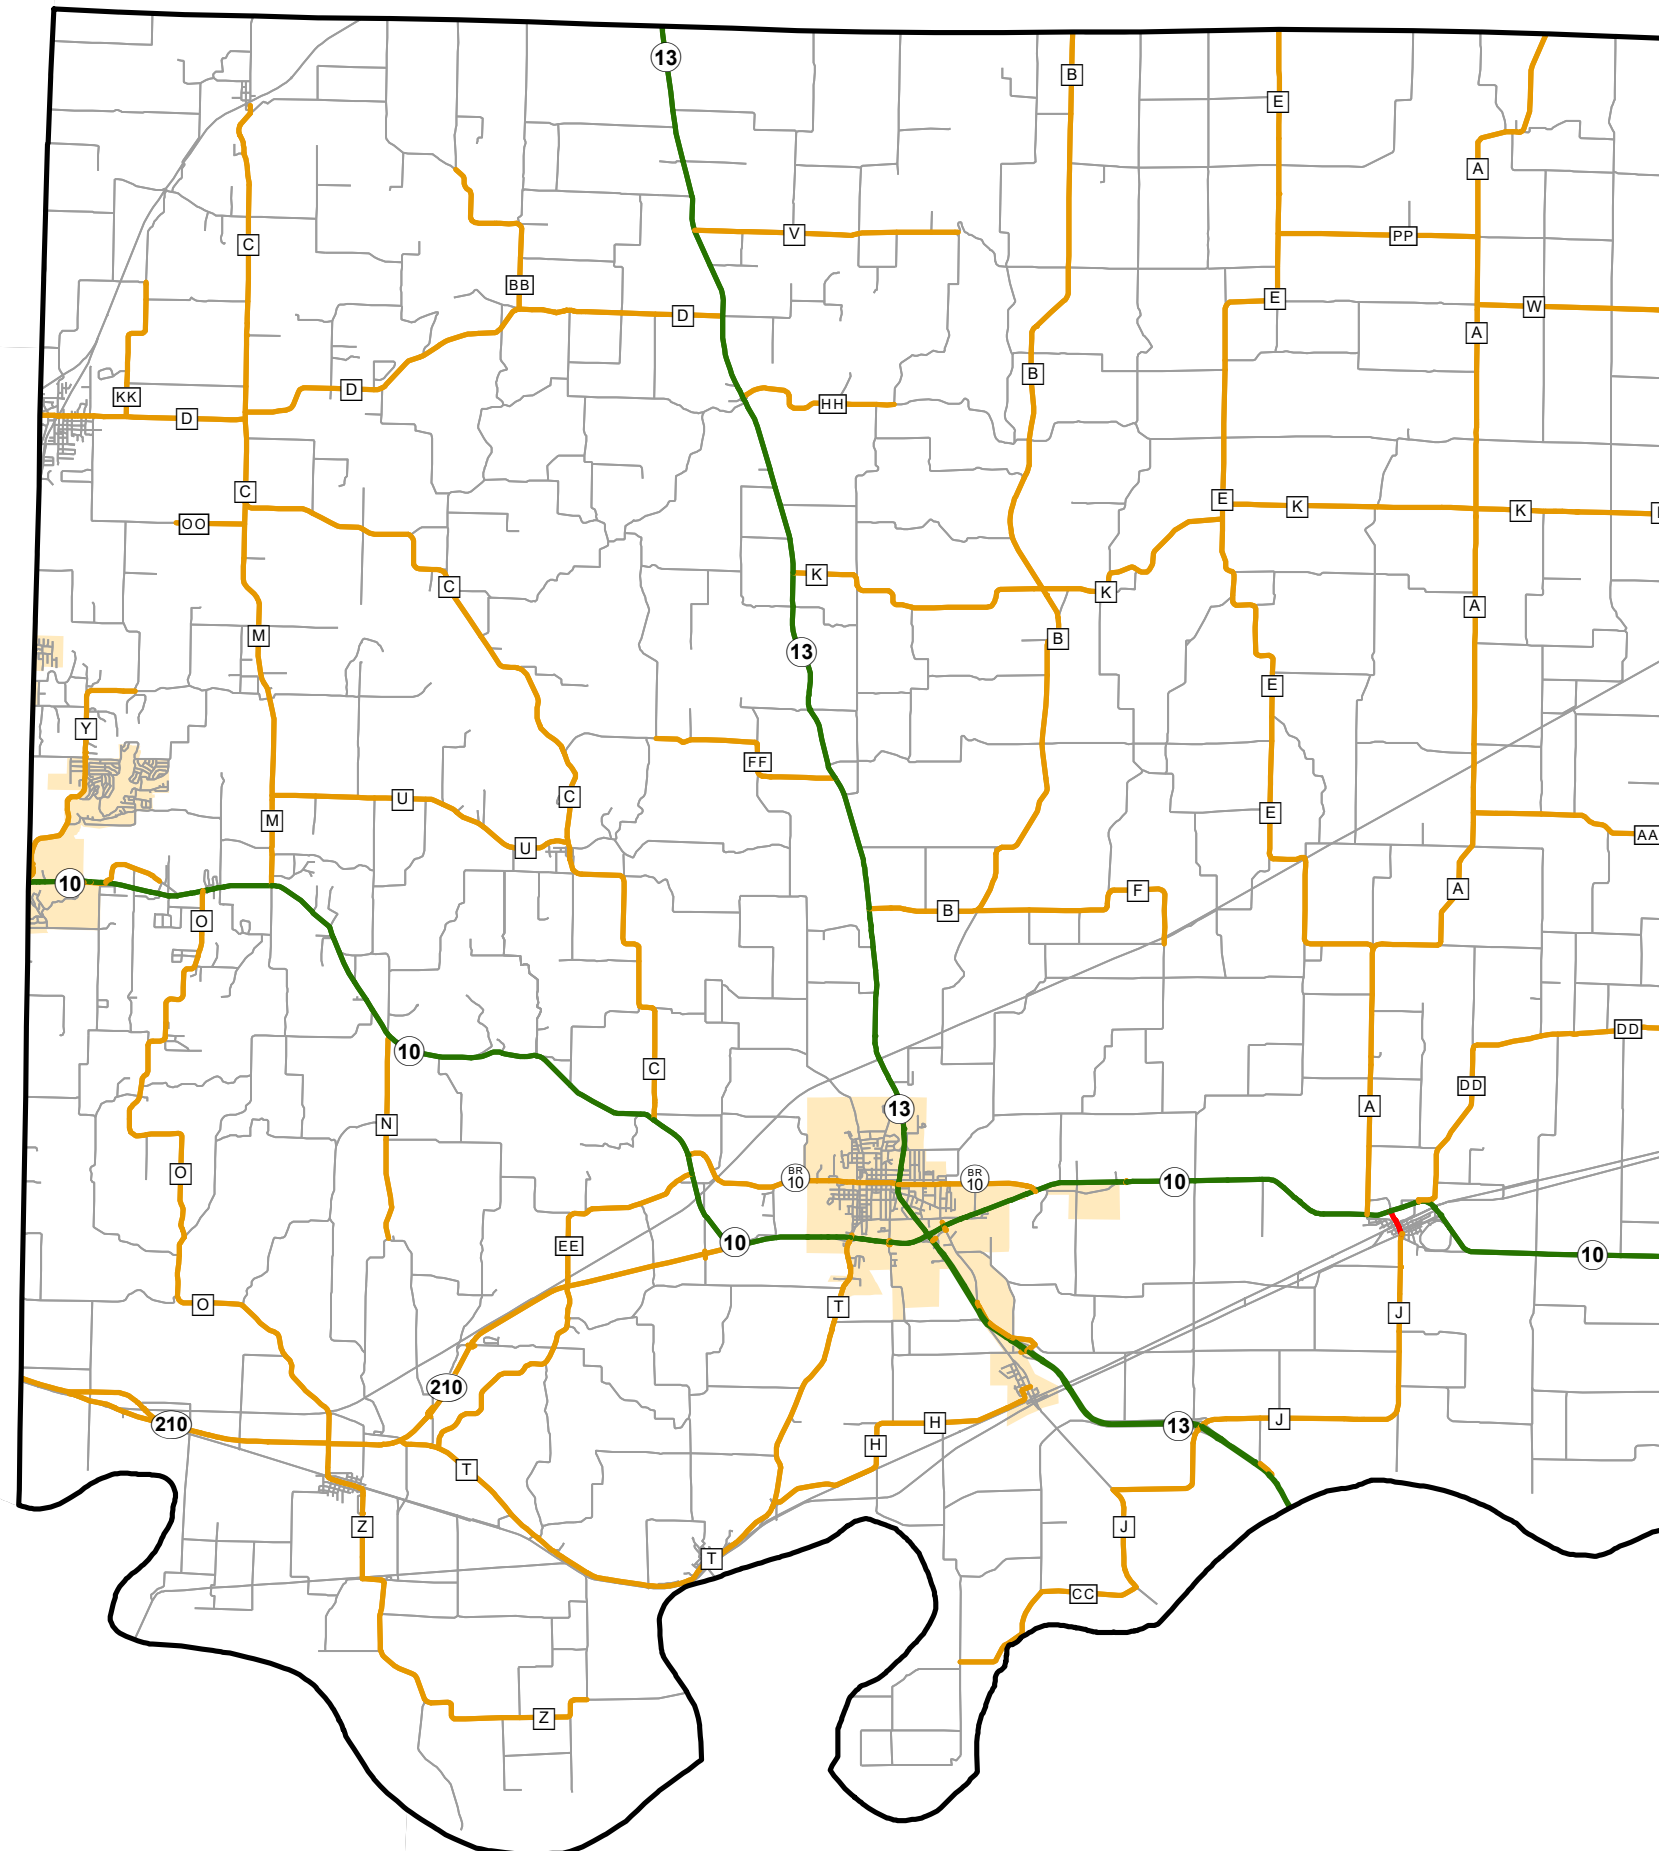

# State System Classification

RAY COUNTY  
MISSOURI

State System Class	Miles
Interstate	0
Primary	53.495
Supplementary	221.691
State Marked - NOS	
Other Roads	
Urban Area	

105 W. Capitol Ave.  
Jefferson City, MO 65102  
Phone (573) 526-5478  
Fax (573) 526-8052