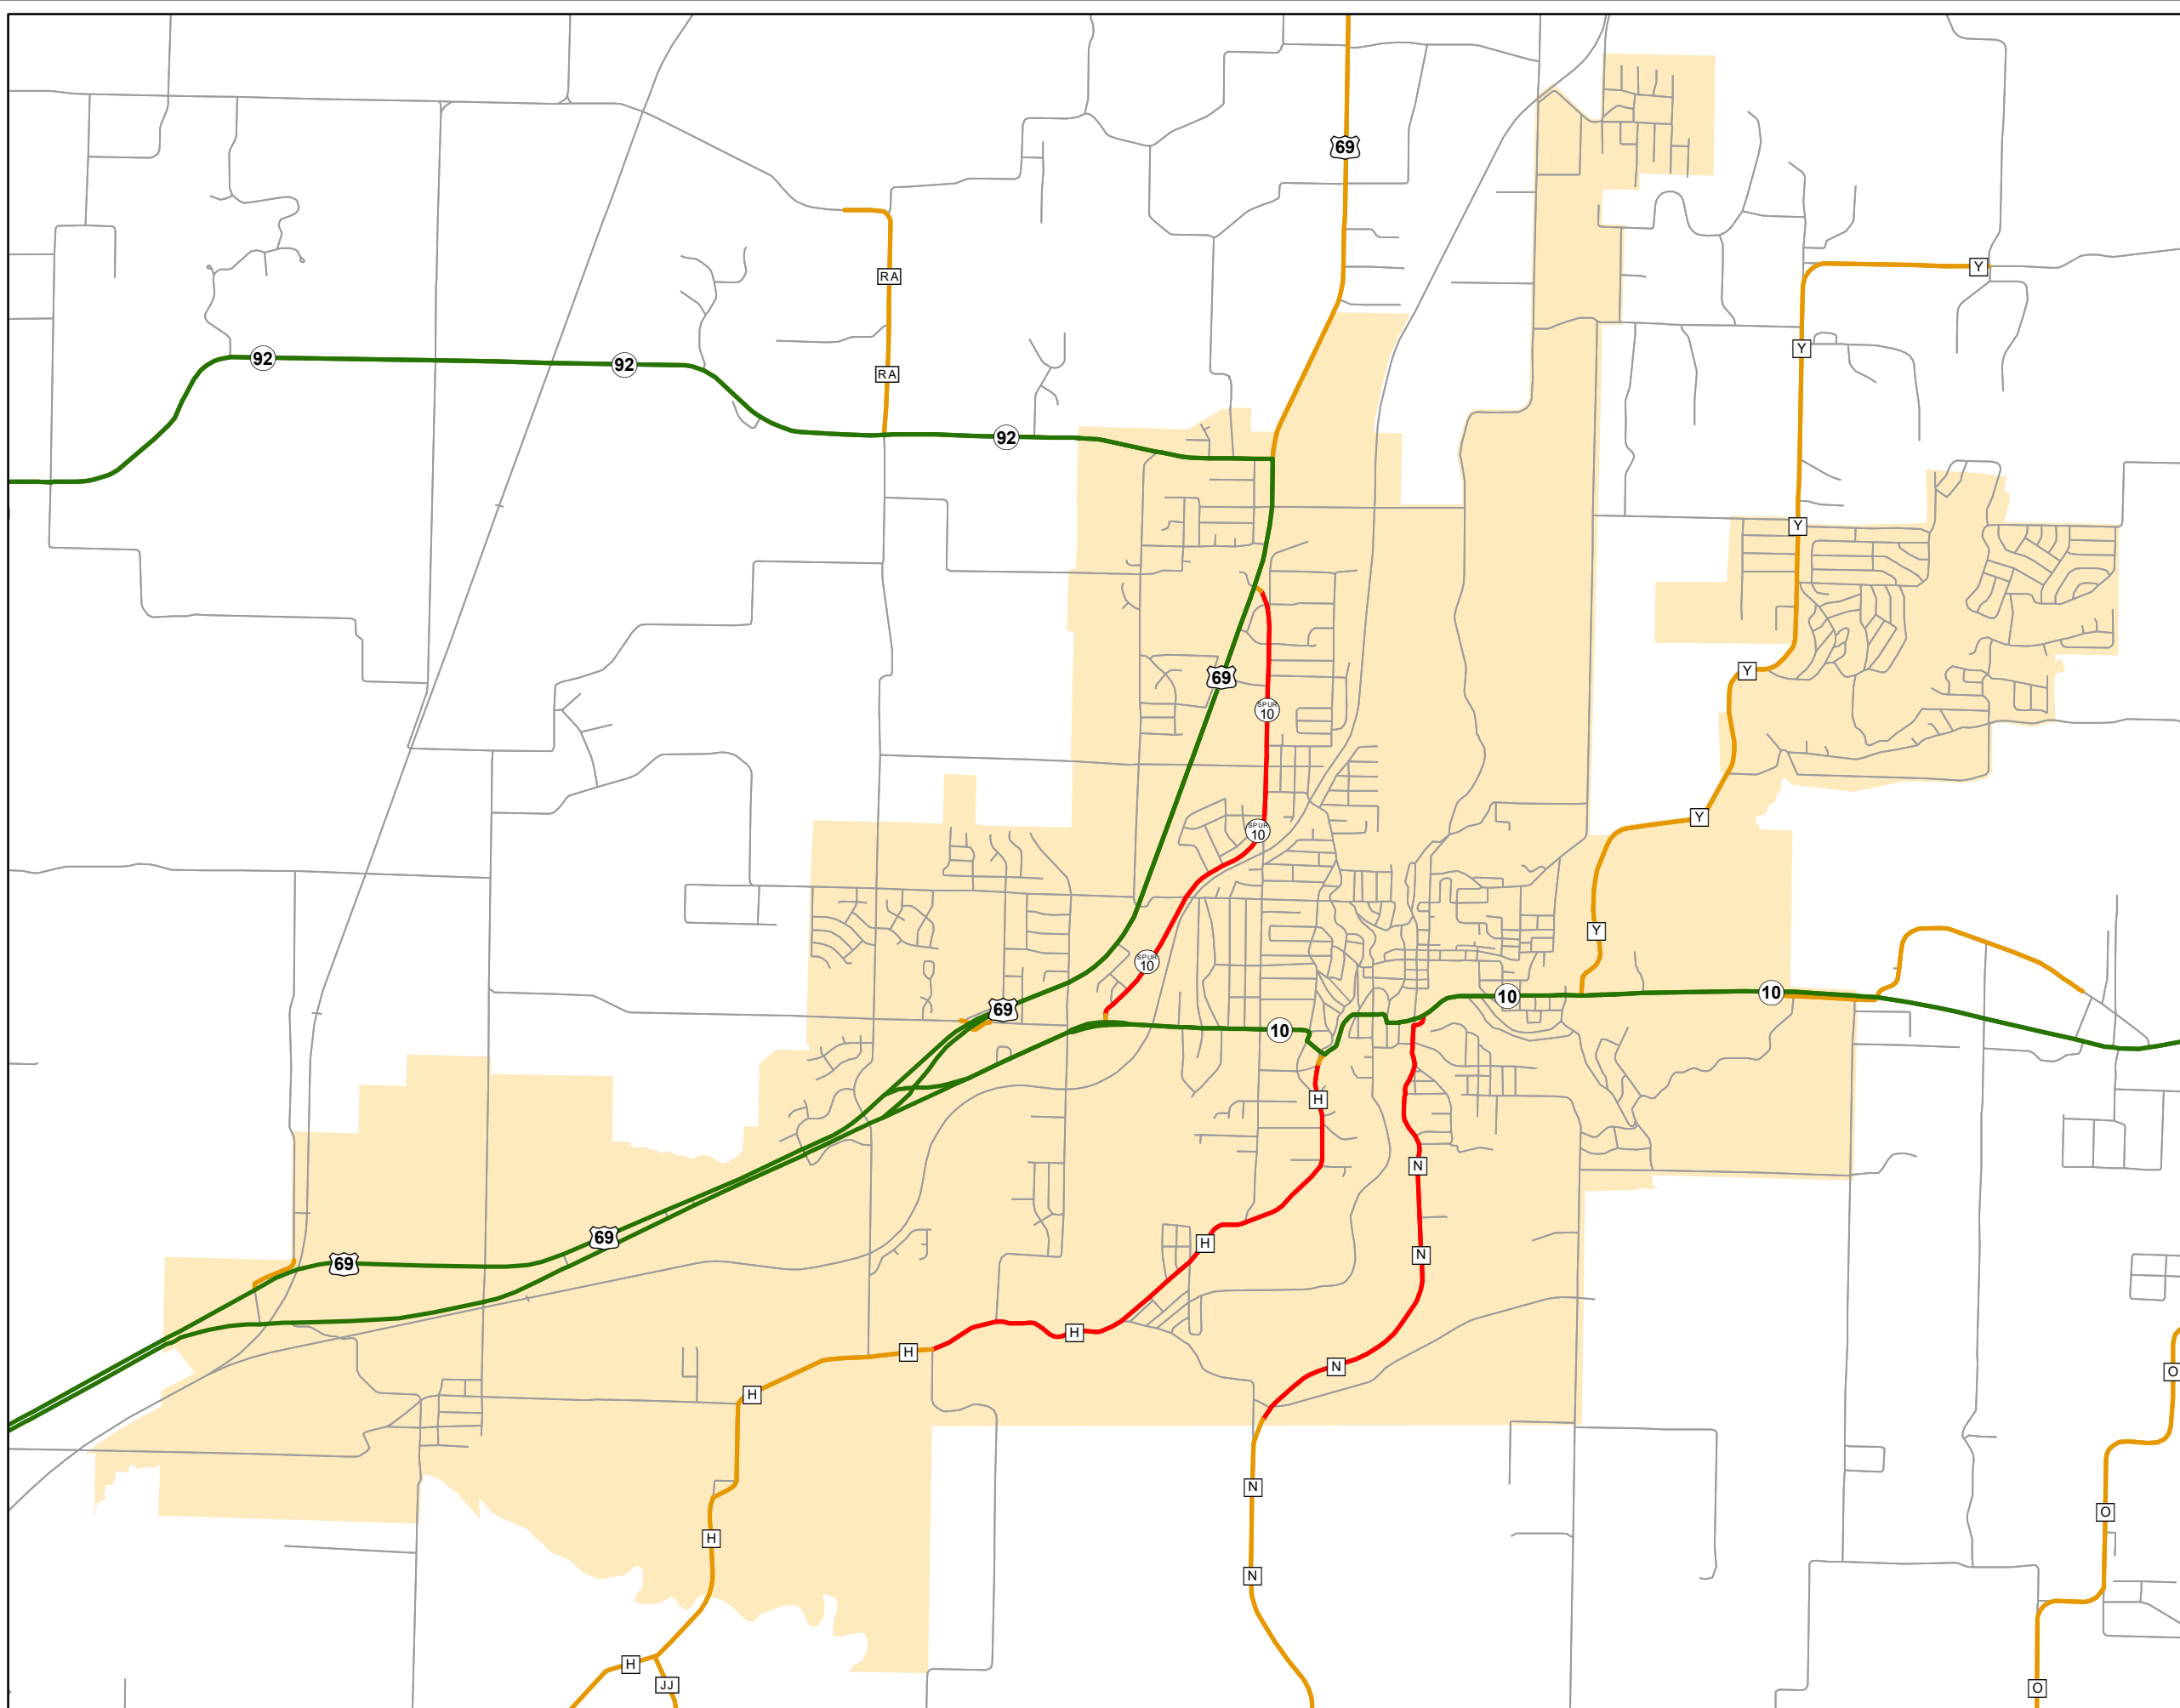

State System Urban Area

EXCELSIOR SPRINGS MISSOURI

State System Class	Miles
Interstate	0
Primary	10.893
Supplementary	5.397
State Marked - NOS	
Other Roads	
Urban Area	

105 W. Capitol Ave.
Jefferson City, MO 65102
Phone (573) 526-5478
Fax (573) 526-8052

April 2024