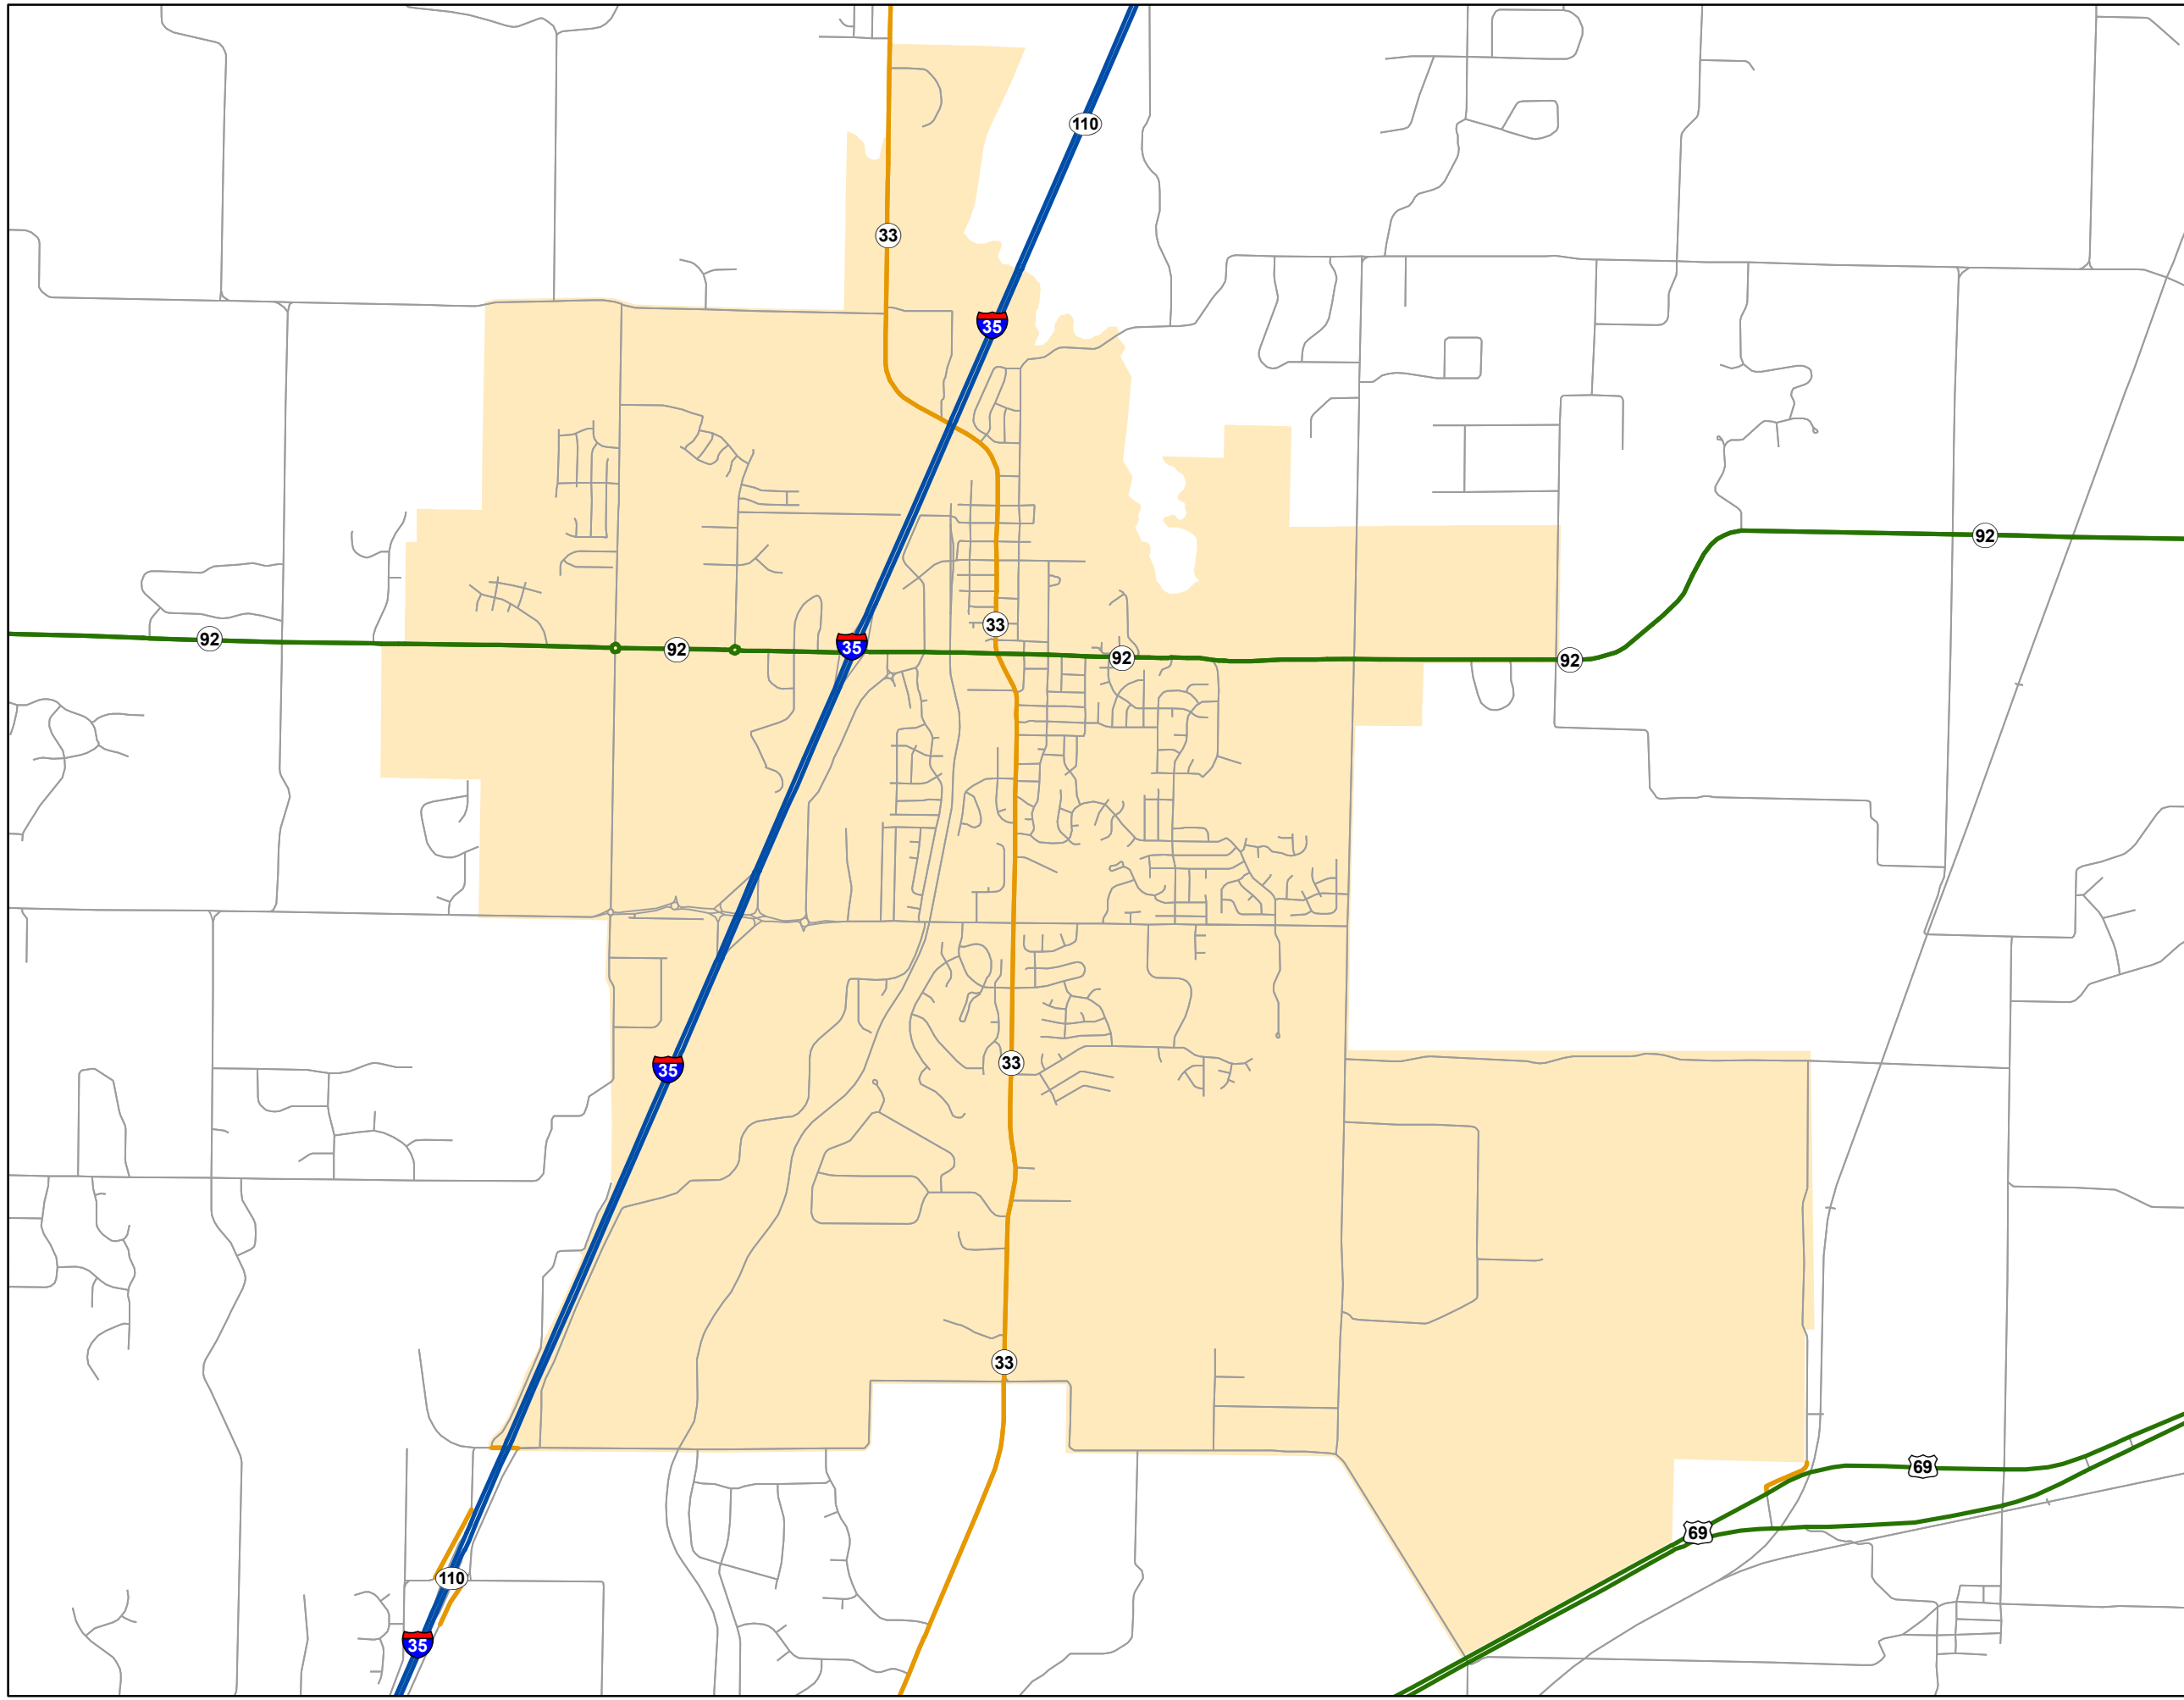

State System Urban Area

**KEARNEY
MISSOURI**

State System Class	Miles
Interstate	4.836
Primary	4.446
Supplementary	5.348
State Marked - NOS	
Other Roads	
Urban Area	

105 W. Capitol Ave.
Jefferson City, MO 65102
Phone (573) 526-5478
Fax (573) 526-8052