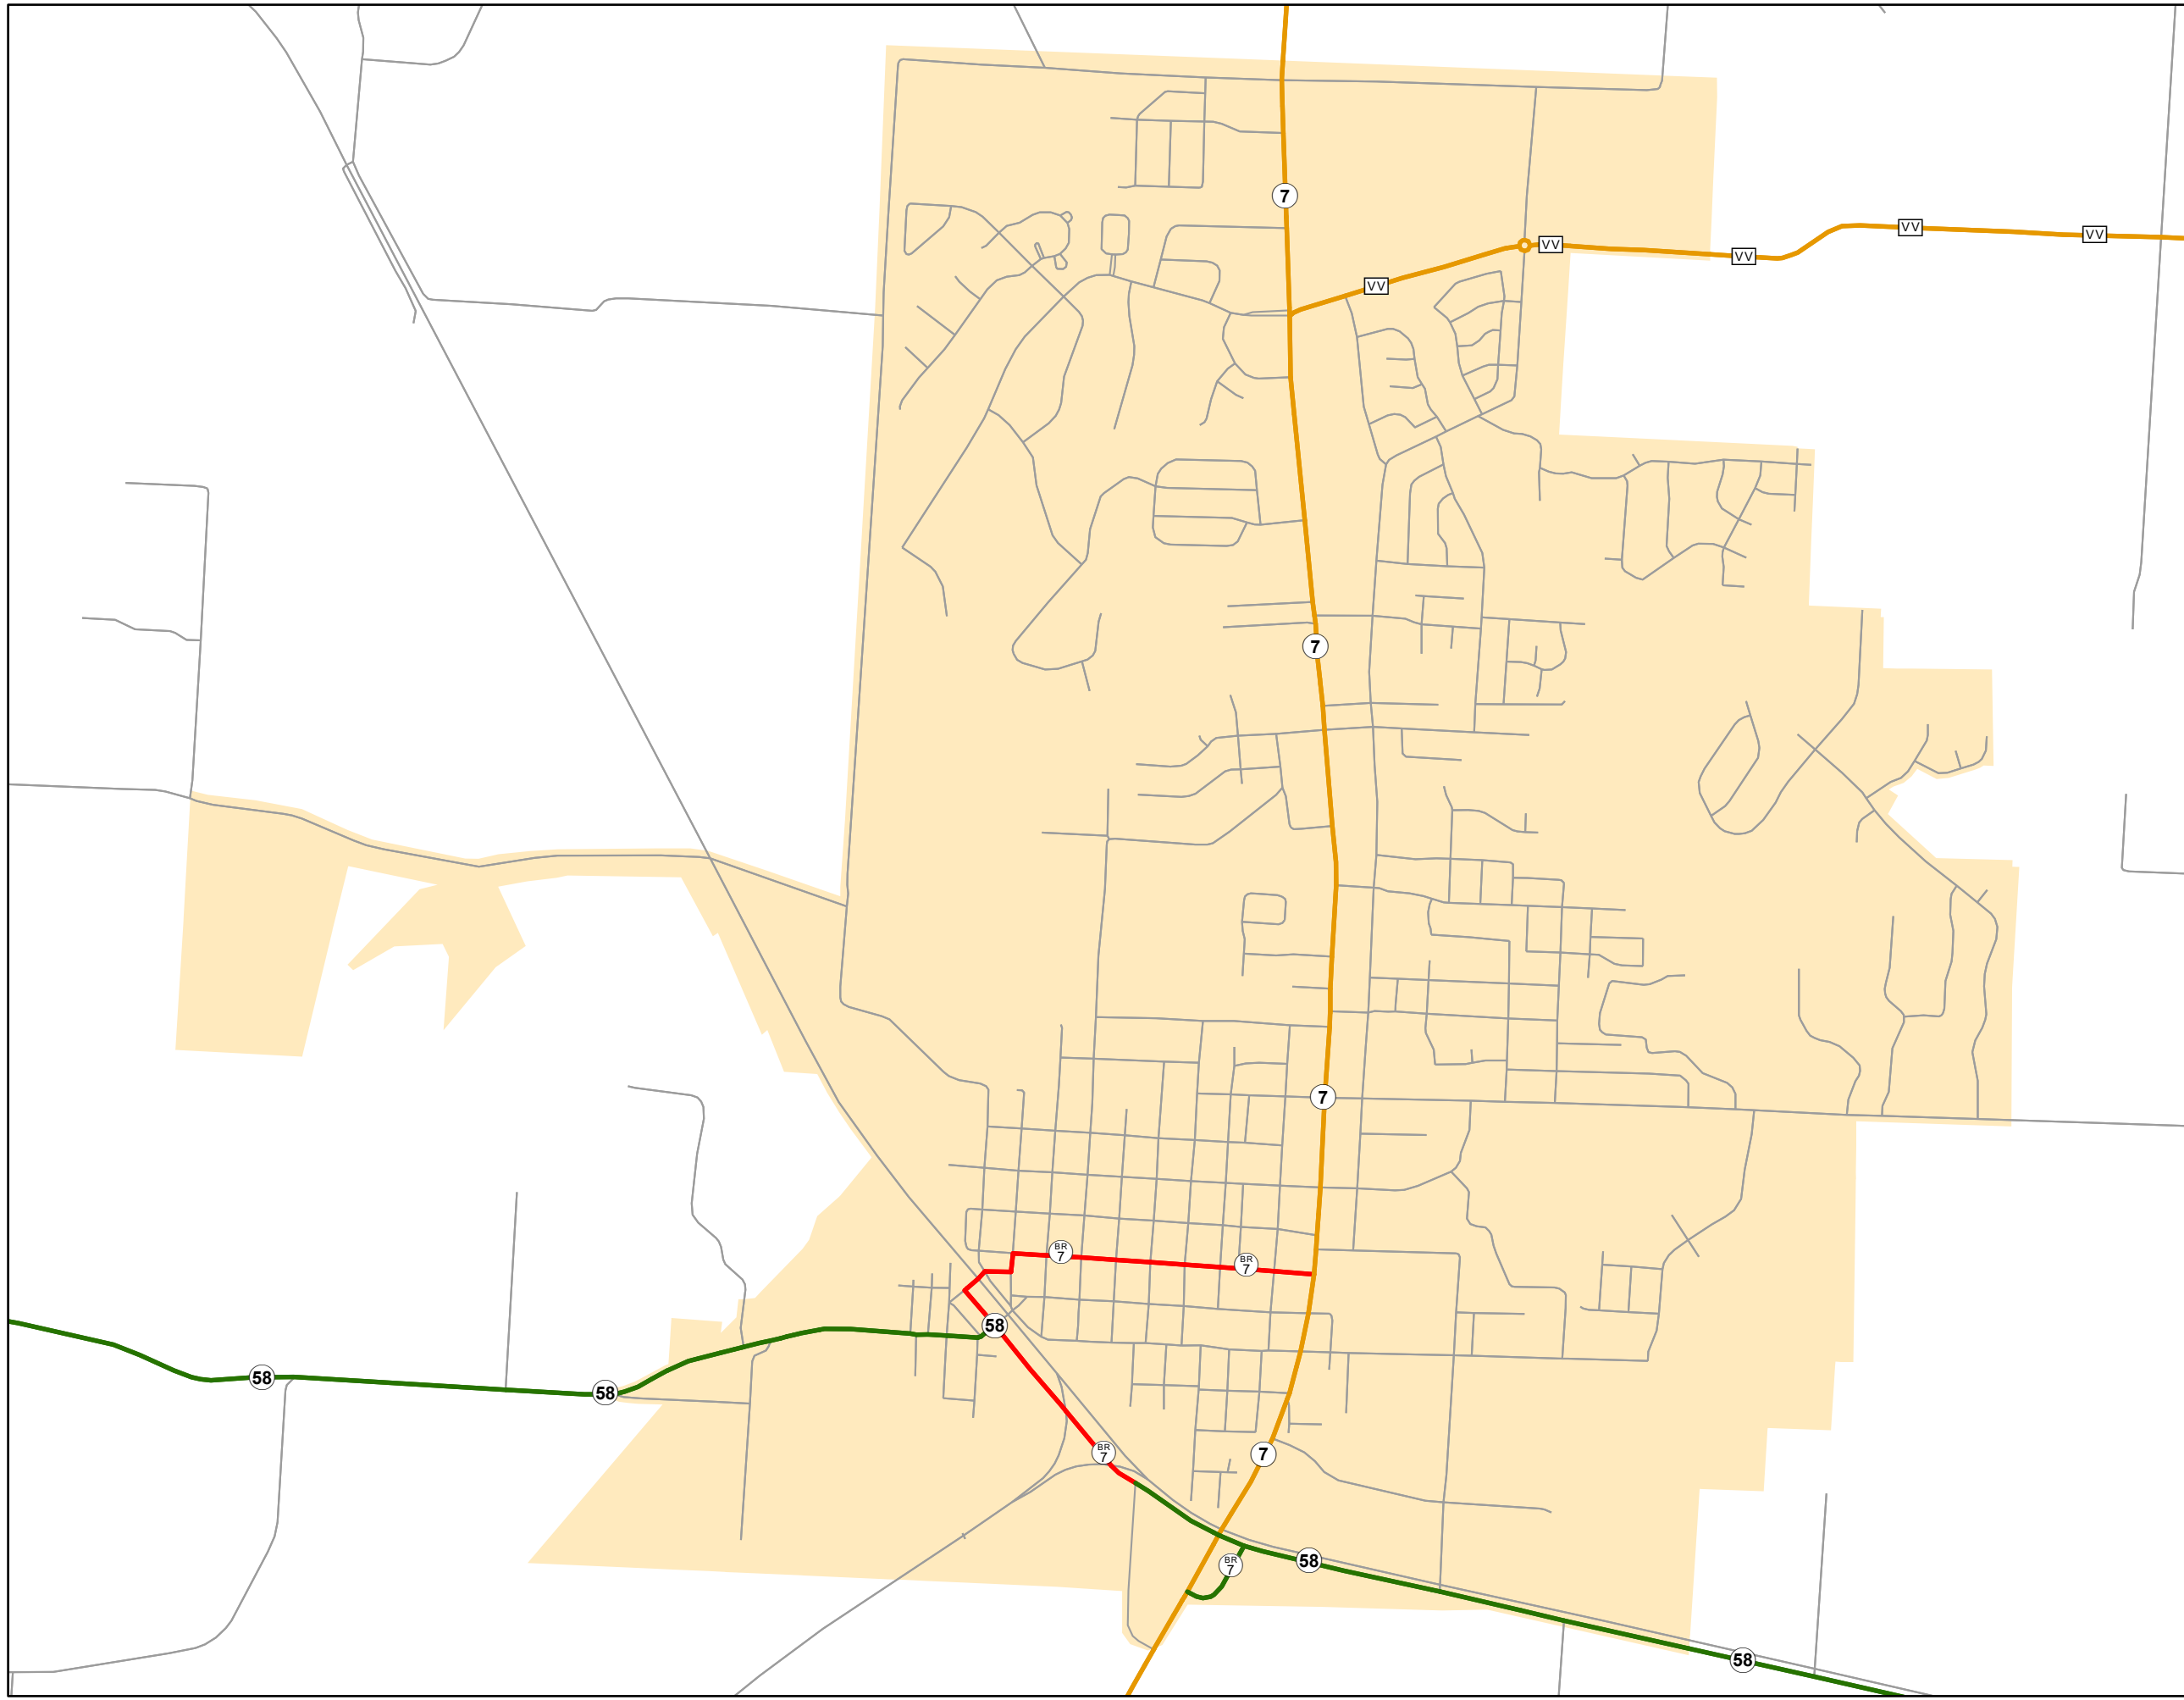

State System Urban Area

PLEASANT HILL MISSOURI

State System Class	Miles
Interstate	0
Primary	2.114
Supplementary	4.076
State Marked - NOS	
Other Roads	
Urban Area	

105 W. Capitol Ave.
Jefferson City, MO 65102
Phone (573) 526-5478
Fax (573) 526-8052