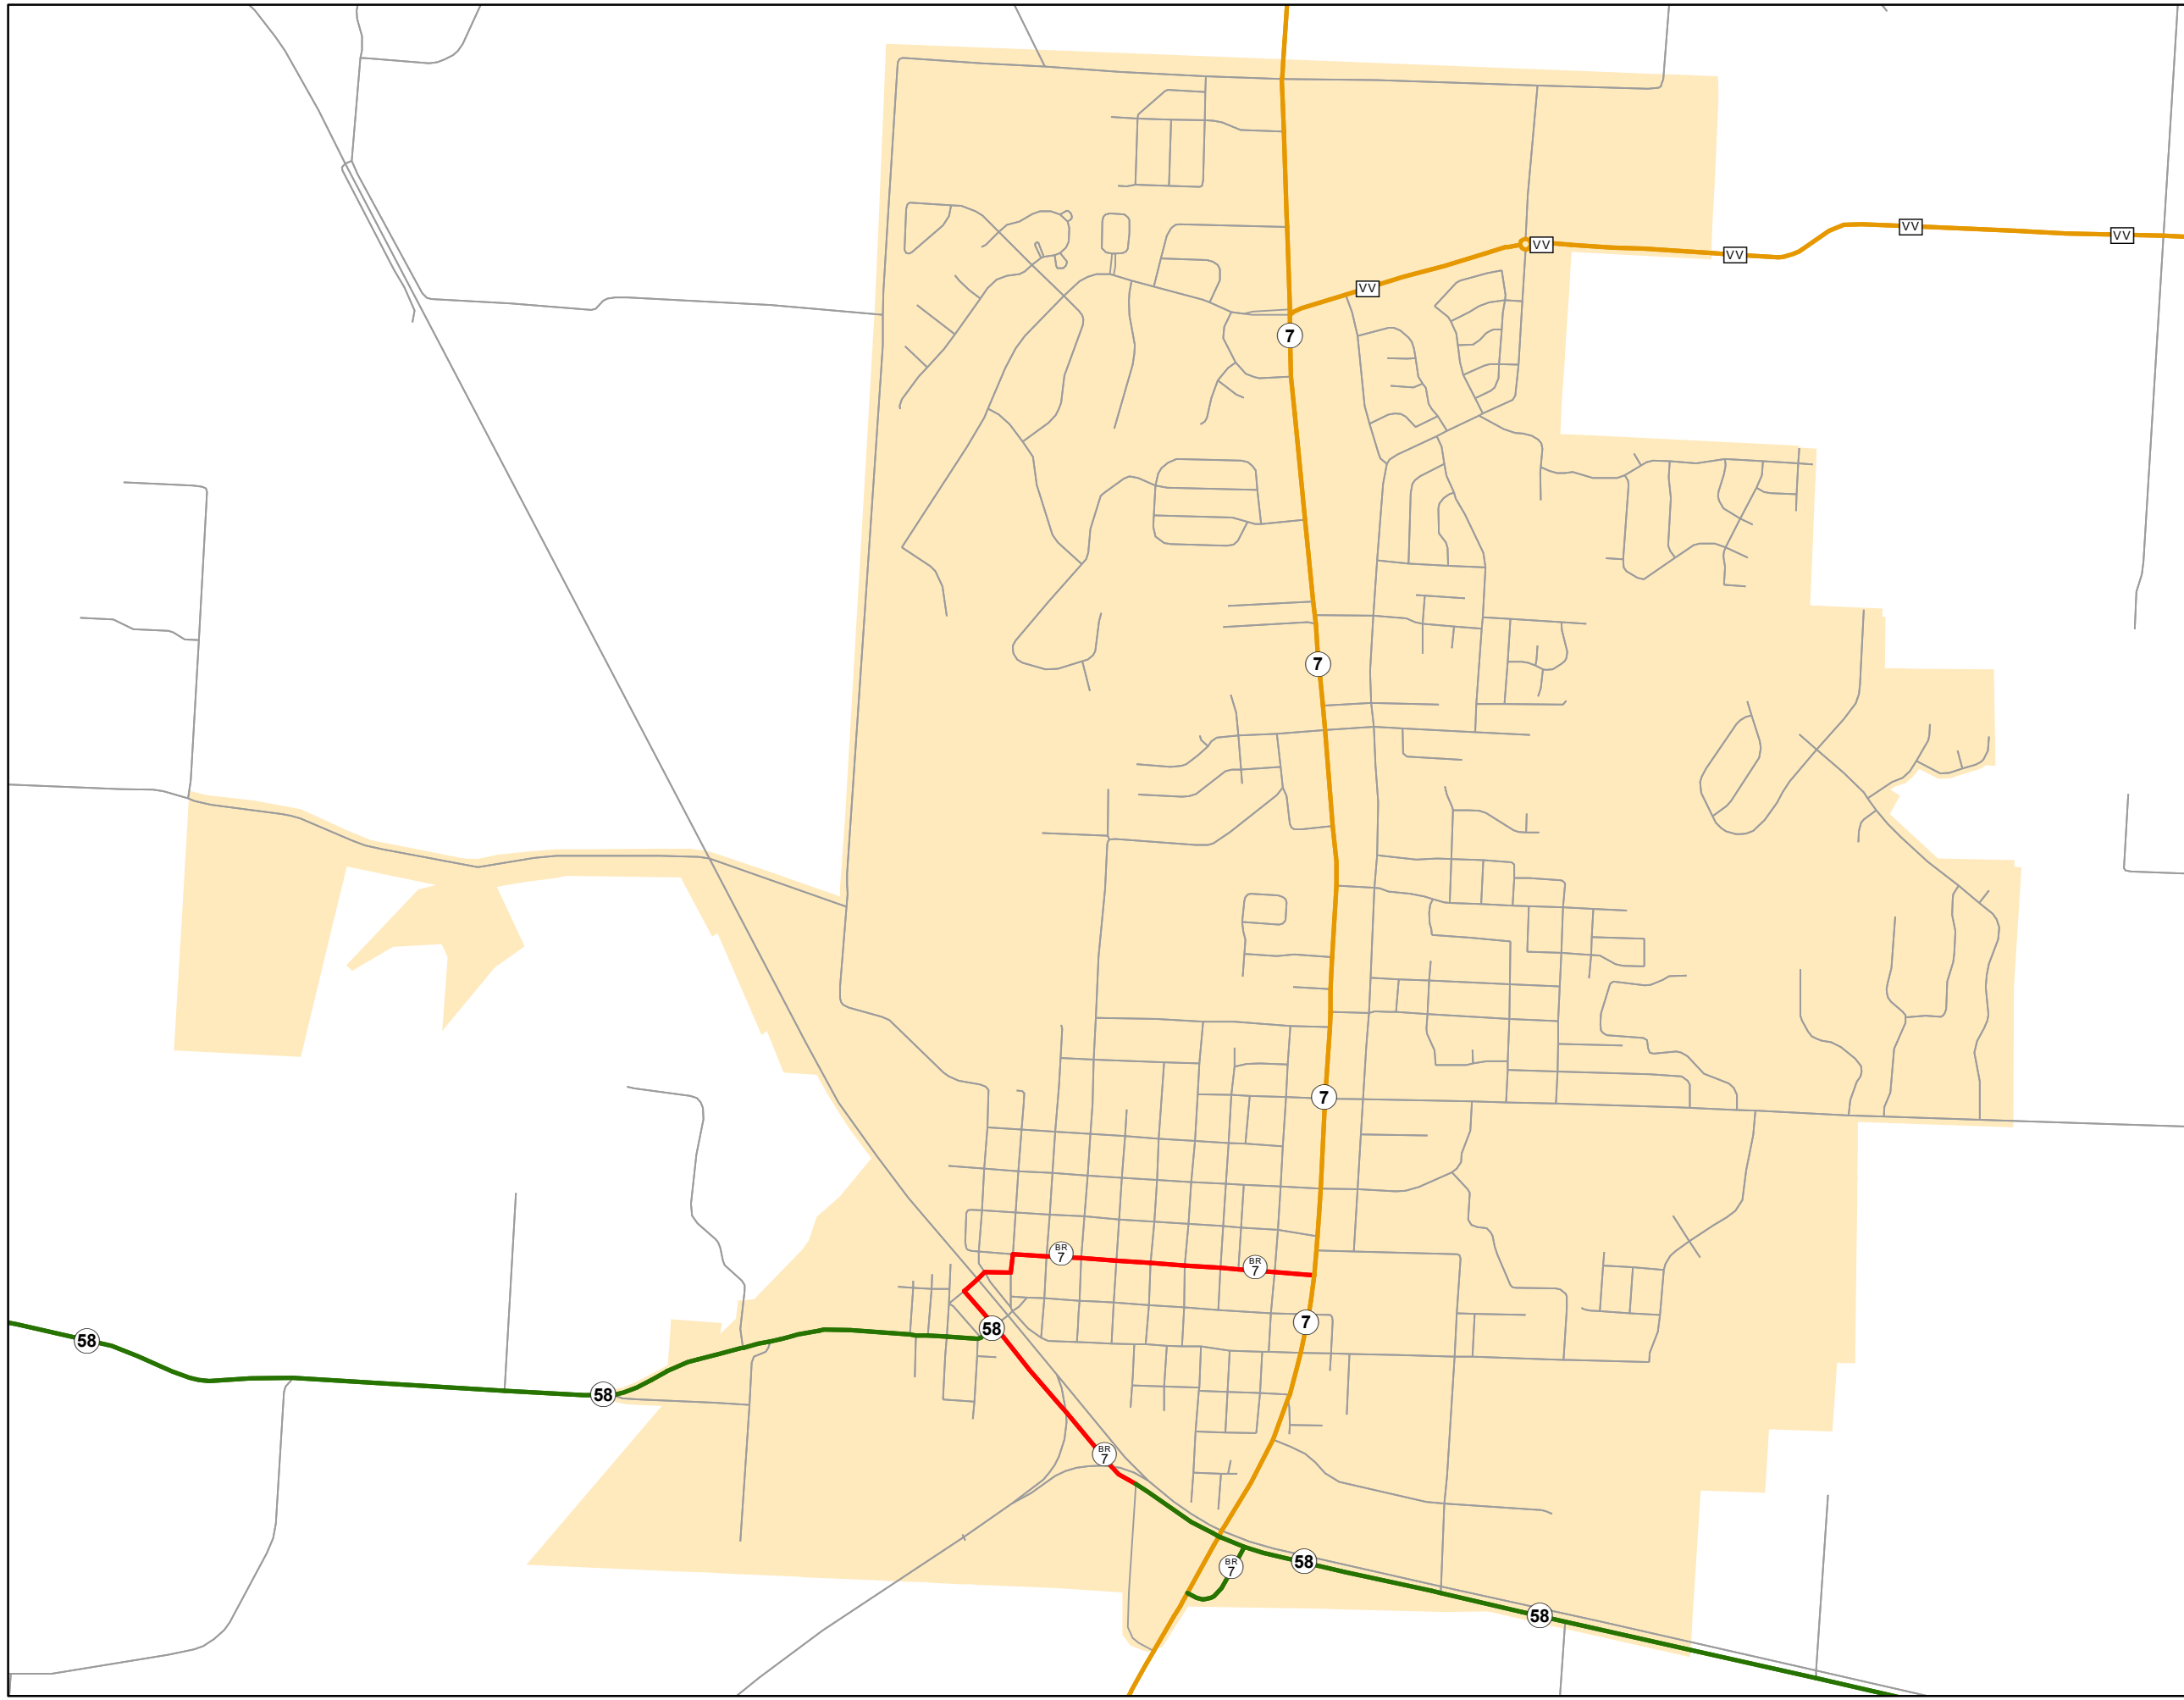

State System Urban Area

PLEASANT HILL MISSOURI

State System Class	Miles
Interstate	0
Primary	2.114
Supplementary	4.076
State Marked - NOS	
Other Roads	
Urban Area	

105 W. Capitol Ave.
Jefferson City, MO 65102
Phone (573) 526-5478
Fax (573) 526-8052

April 2024