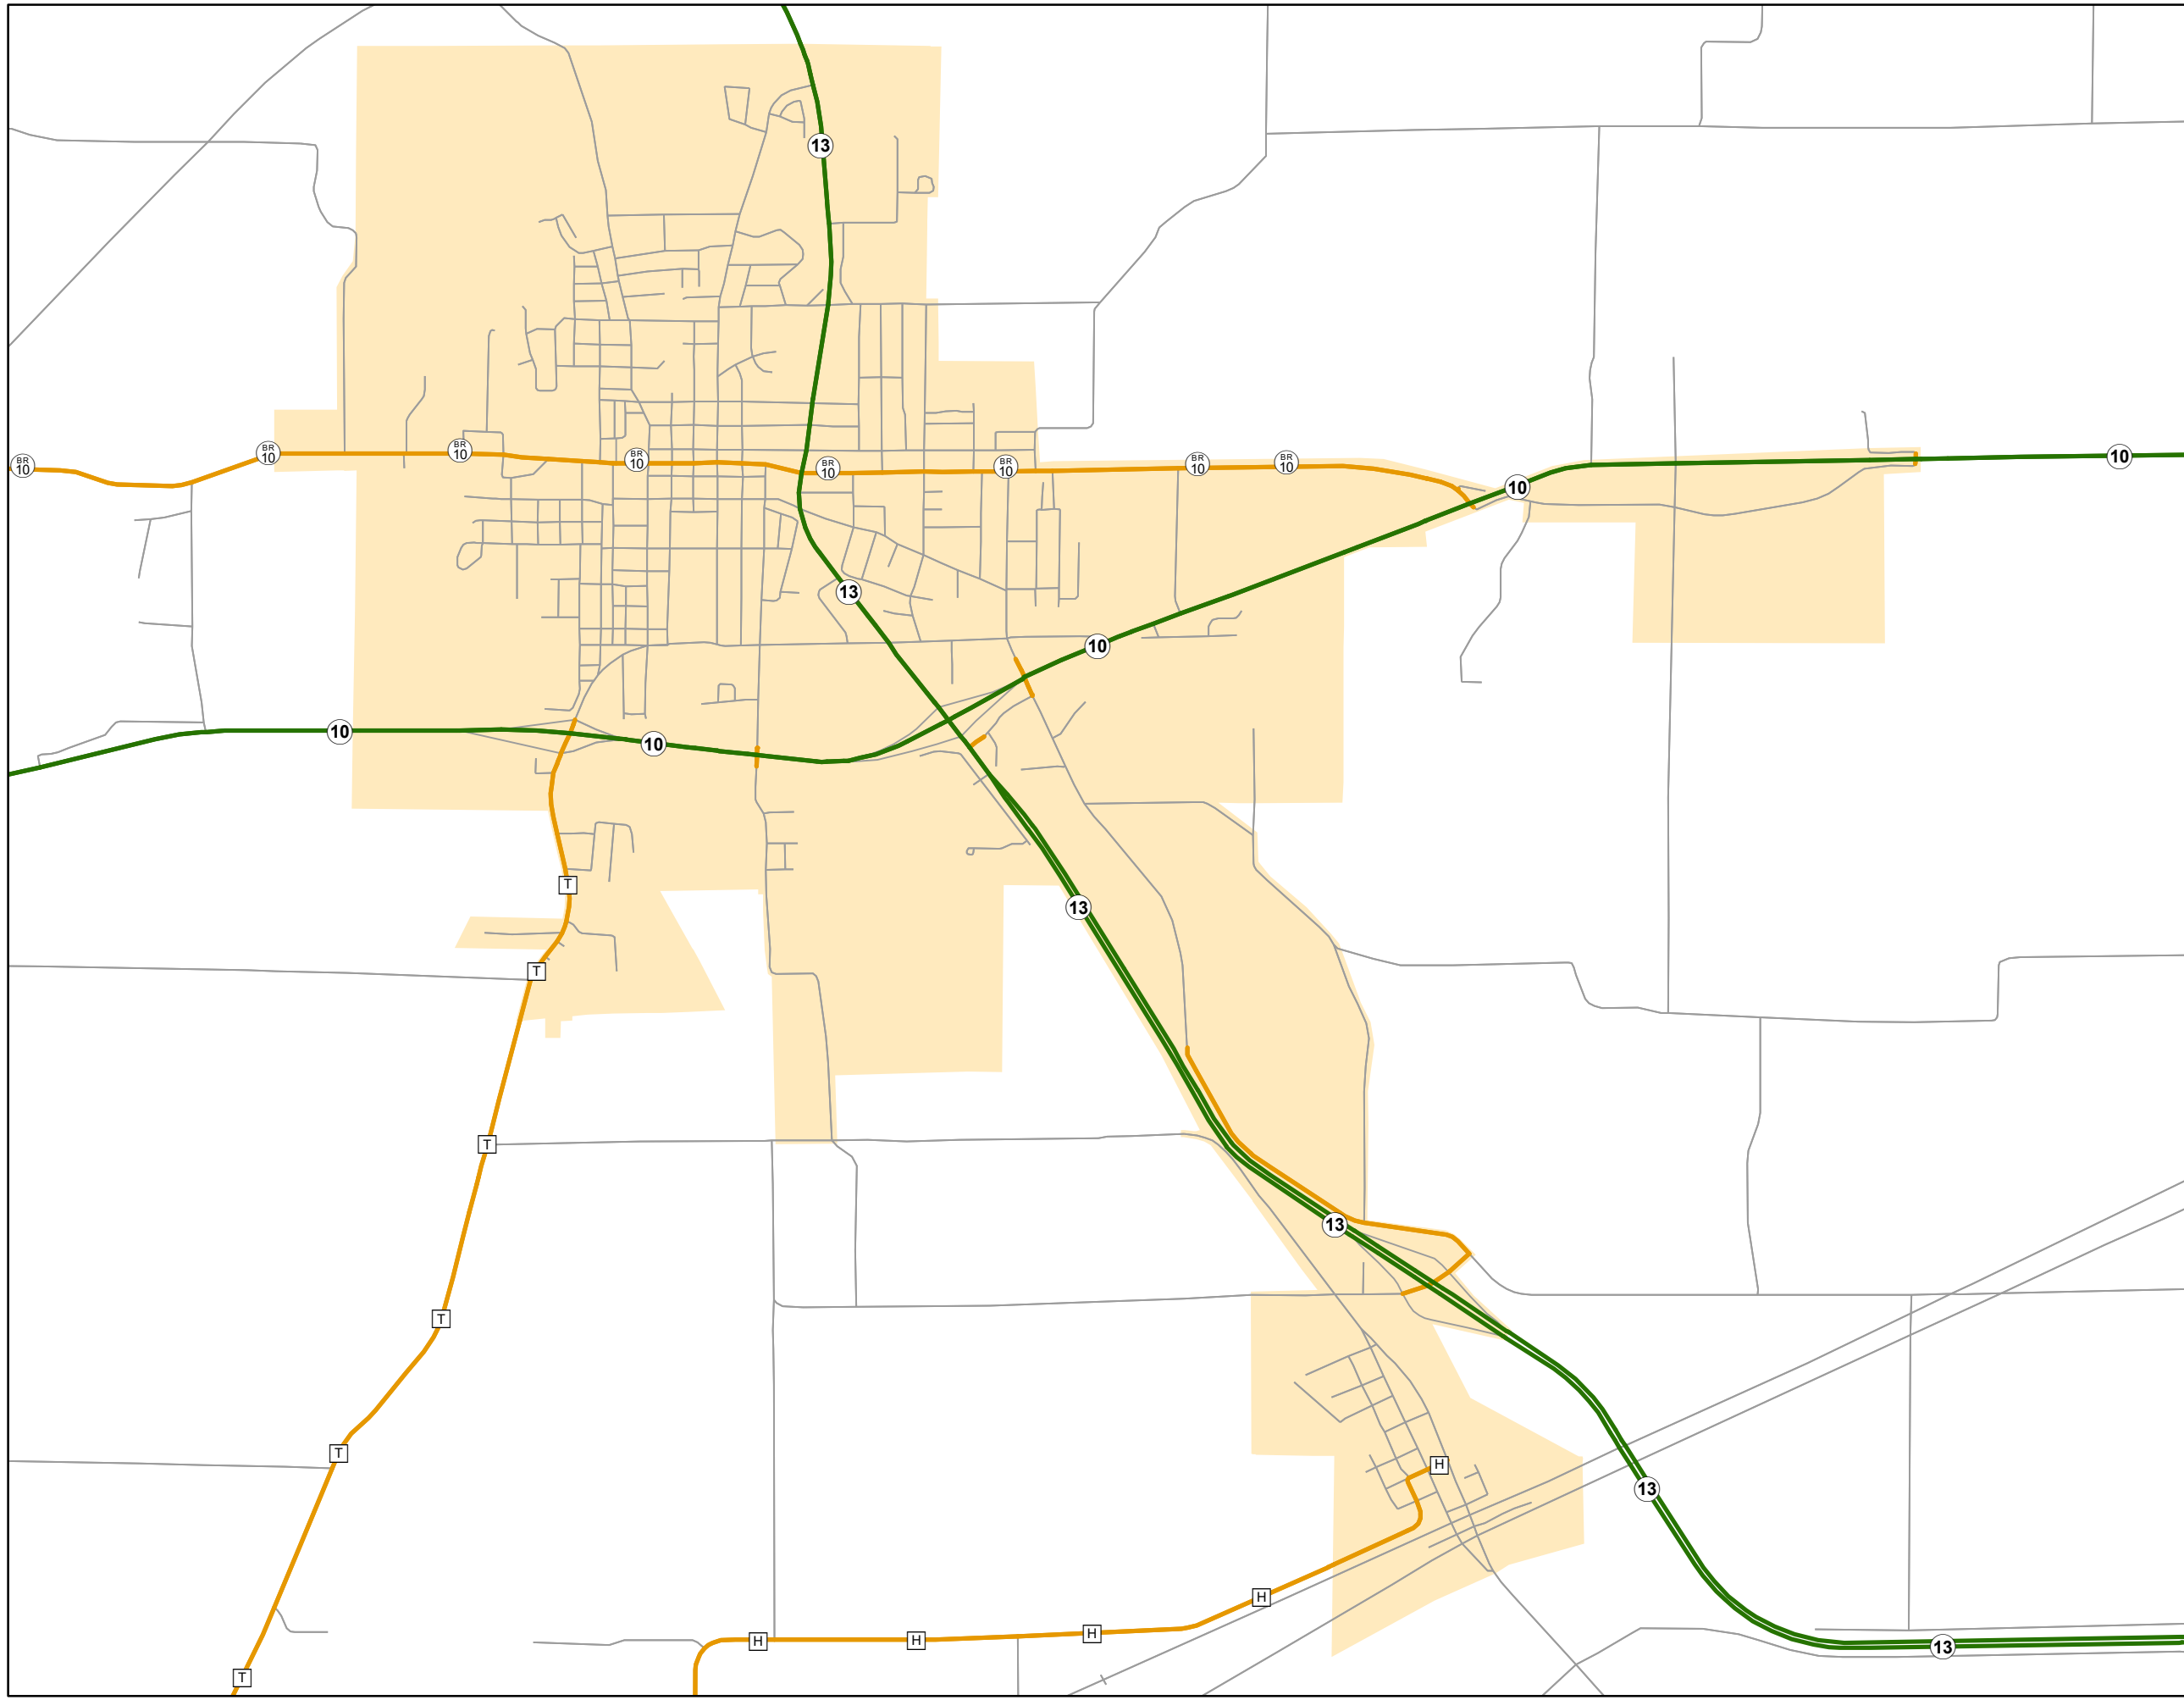

State System Urban Area

**RICHMOND
MISSOURI**

State System Class	Miles
Interstate	0
Primary	9.675
Supplementary	6.813
State Marked - NOS	
Other Roads	
Urban Area	

105 W. Capitol Ave.
Jefferson City, MO 65102
Phone (573) 526-5478
Fax (573) 526-8052

April 2024