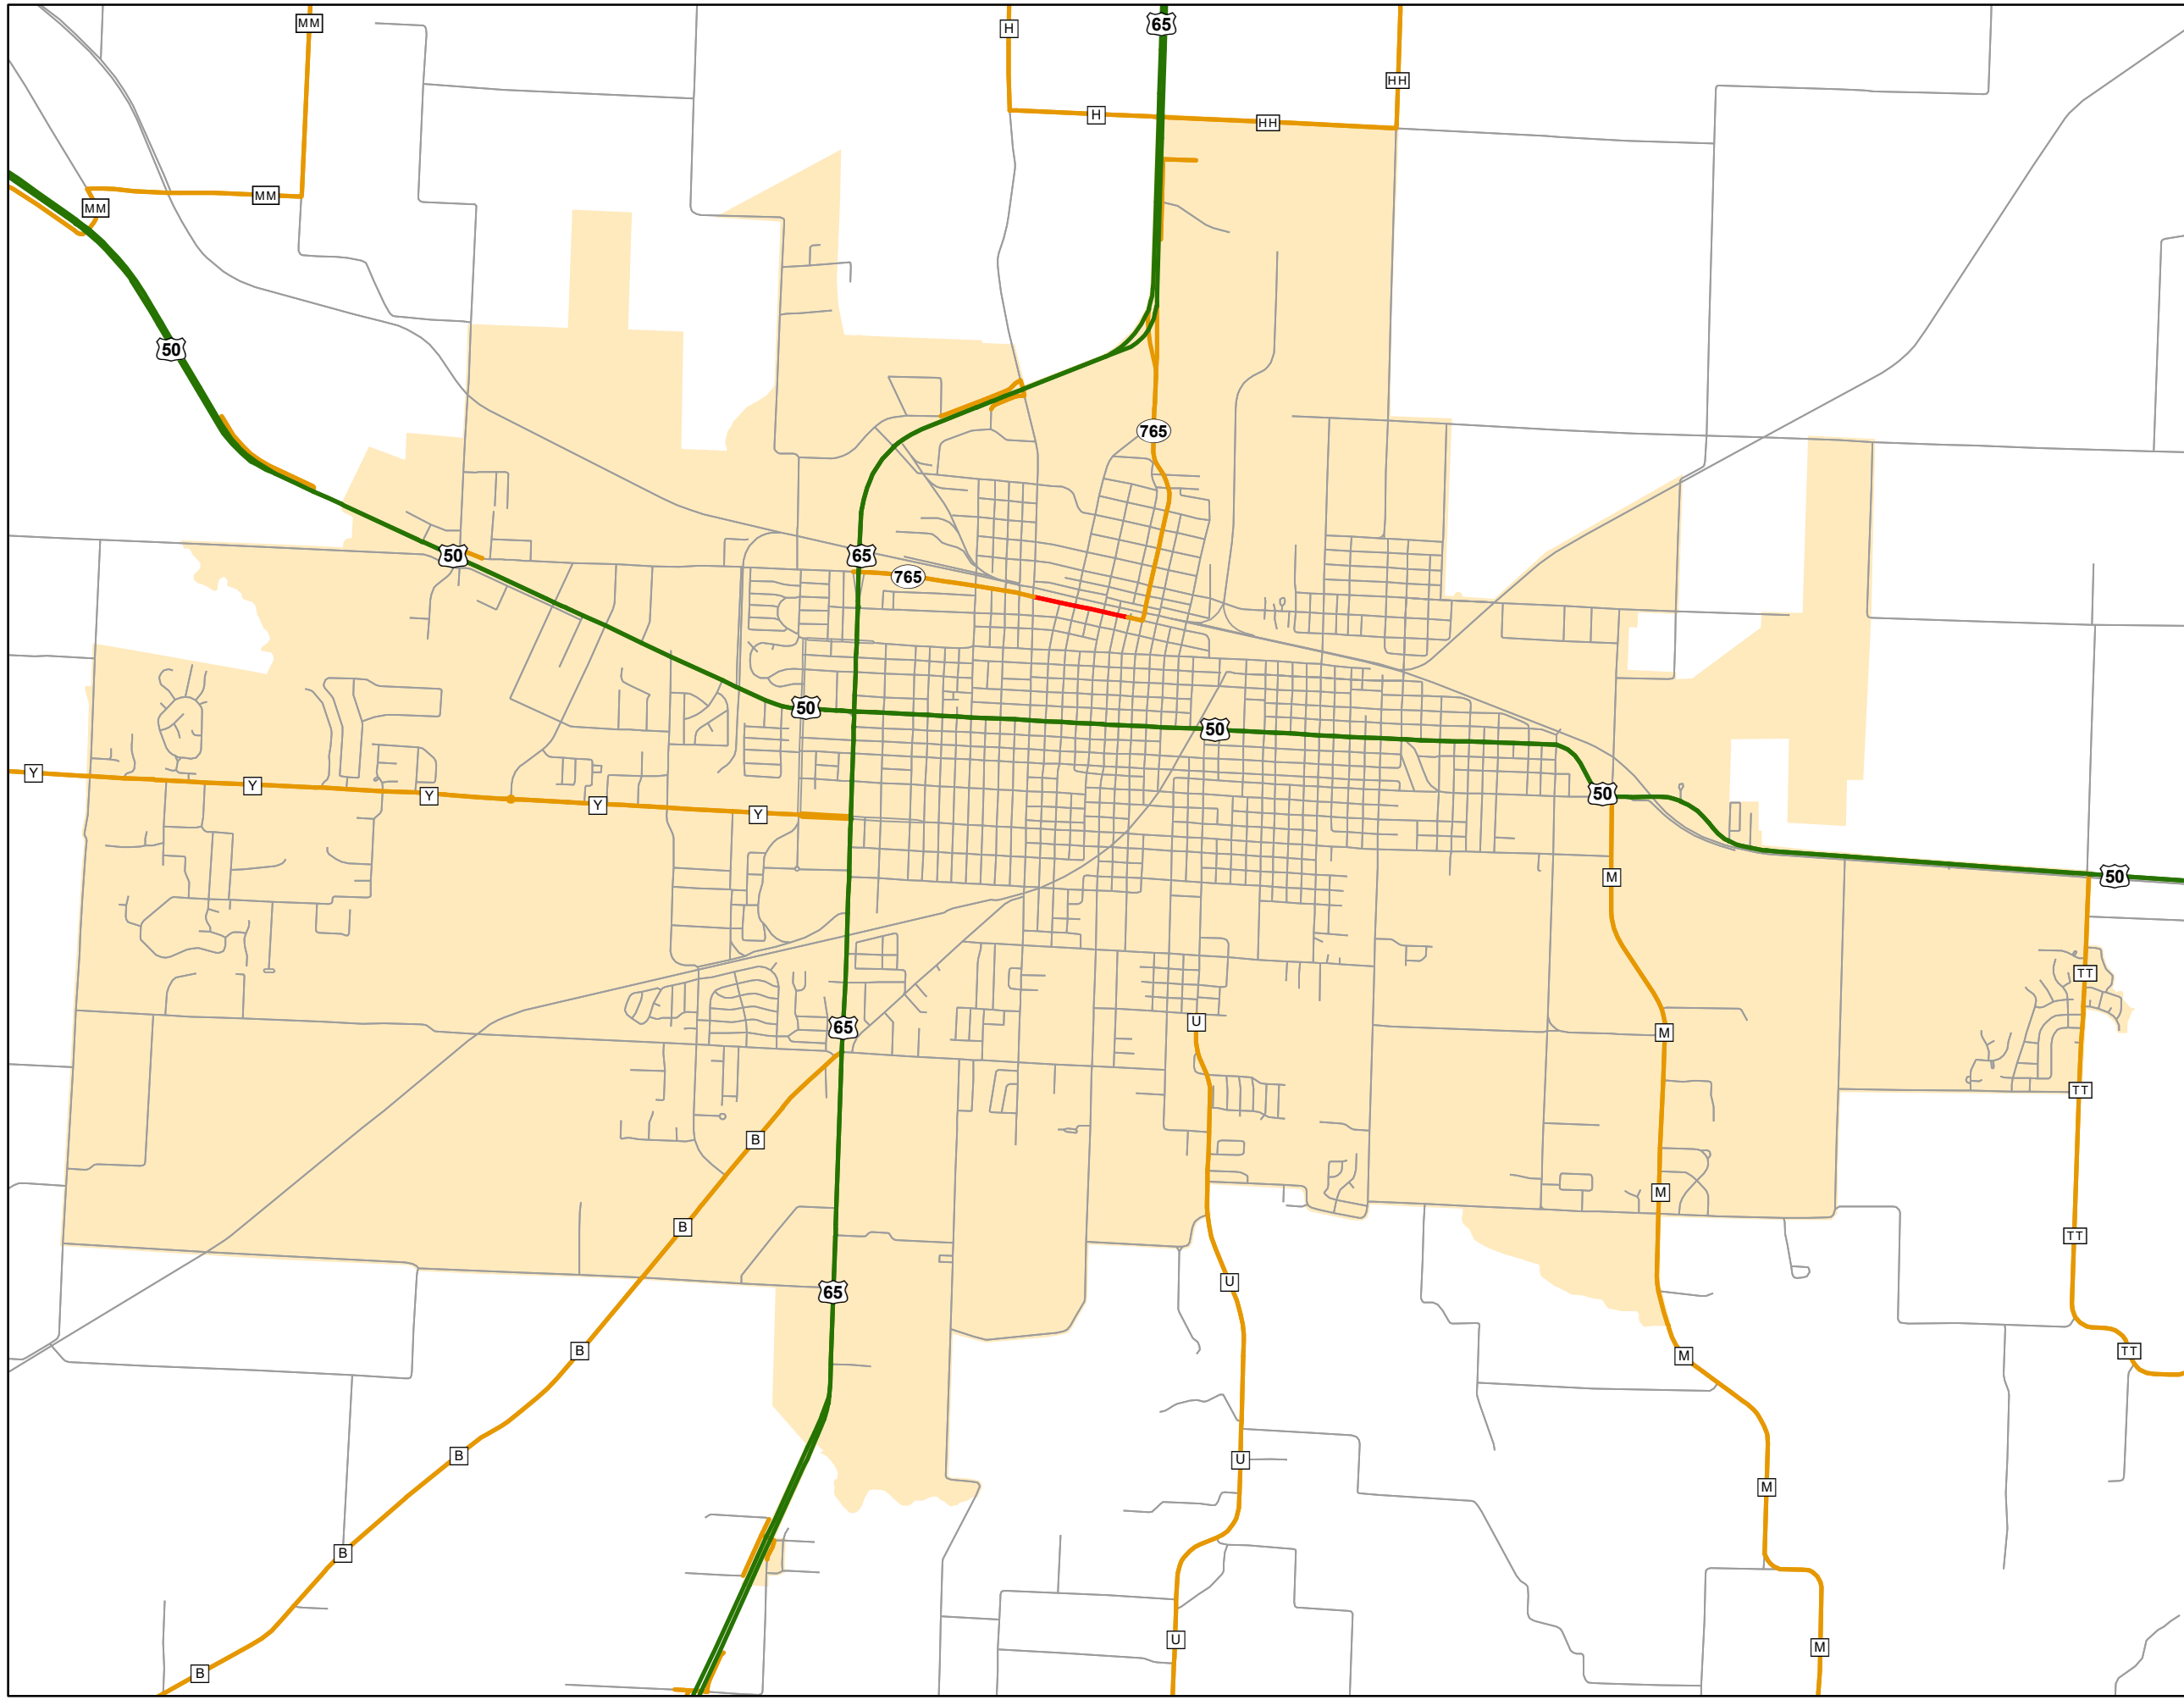

State System Urban Area

**SEDALIA
MISSOURI**

State System Class	Miles
Interstate	0
Primary	14.972
Supplementary	13.408
State Marked - NOS	
Other Roads	
Urban Area	

105 W. Capitol Ave.
Jefferson City, MO 65102
Phone (573) 526-5478
Fax (573) 526-8052

April 2024