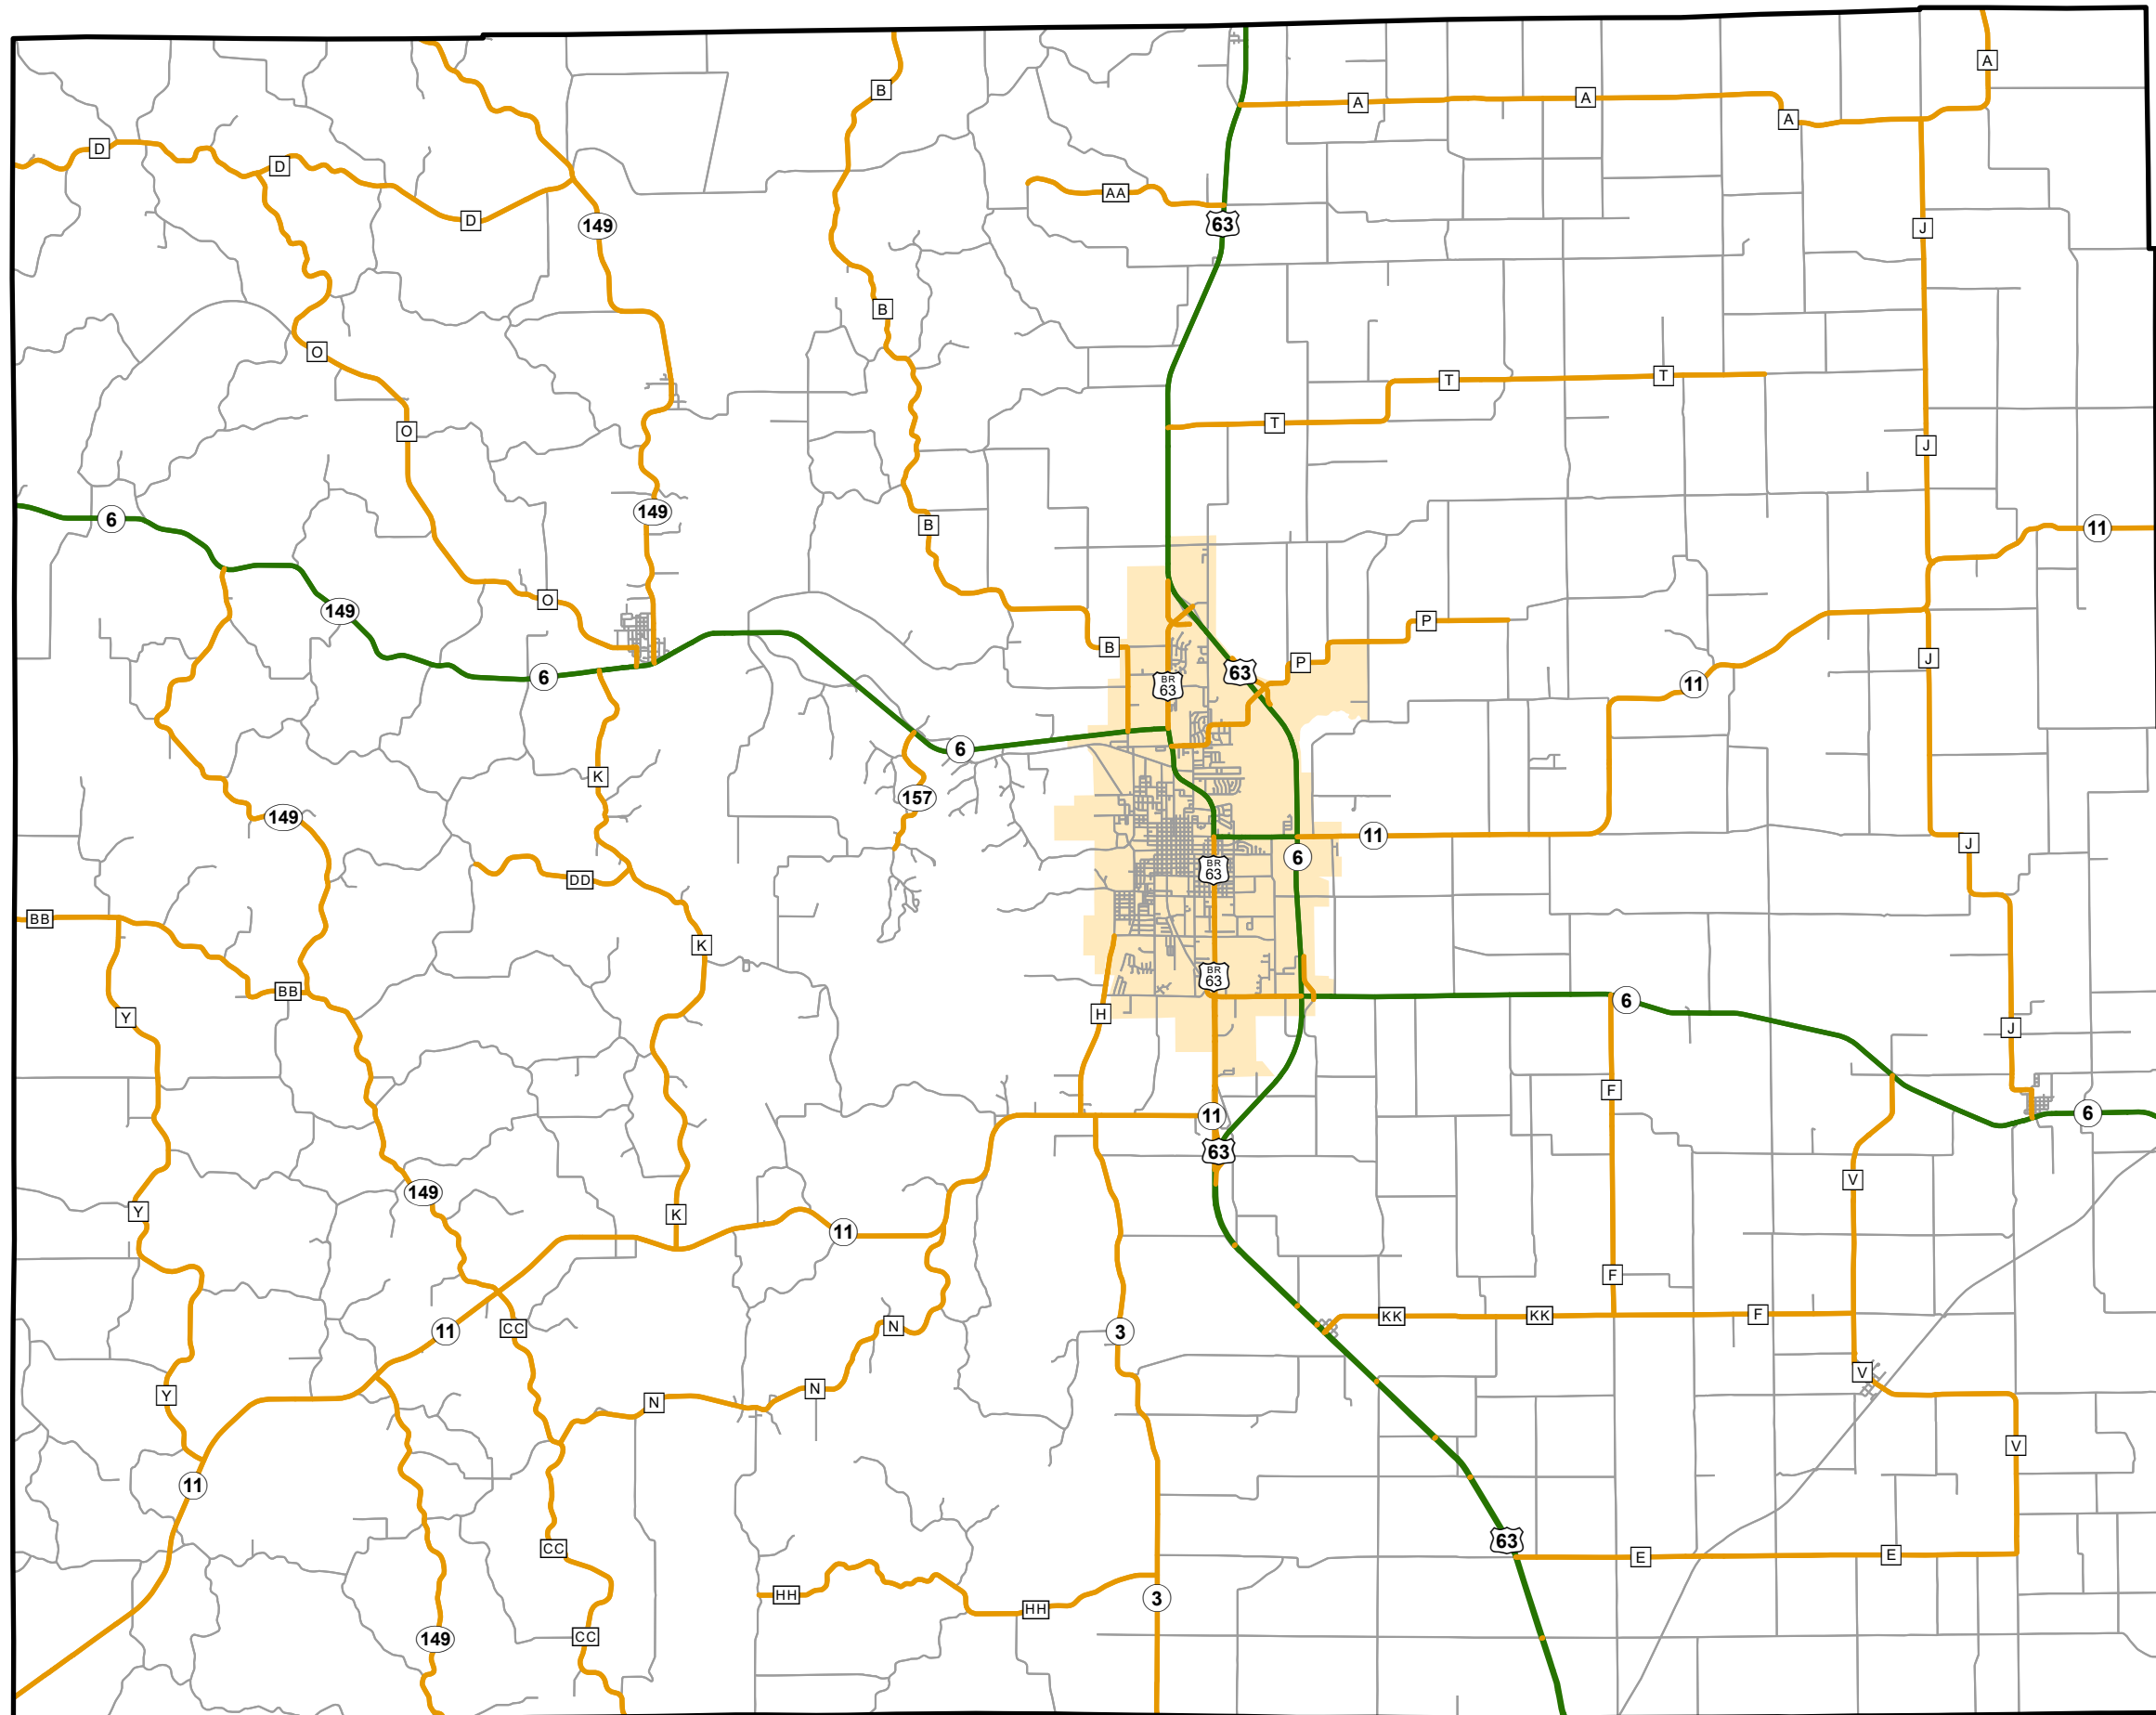

State System Classification

ADAIR COUNTY MISSOURI

State System Class	Miles
Interstate	0
Primary	53.724
Supplementary	218.154
State Marked - NOS	
Other Roads	
Urban Area	

105 W. Capitol Ave.
Jefferson City, MO 65102
Phone (573) 526-5478
Fax (573) 526-8052

March 2025