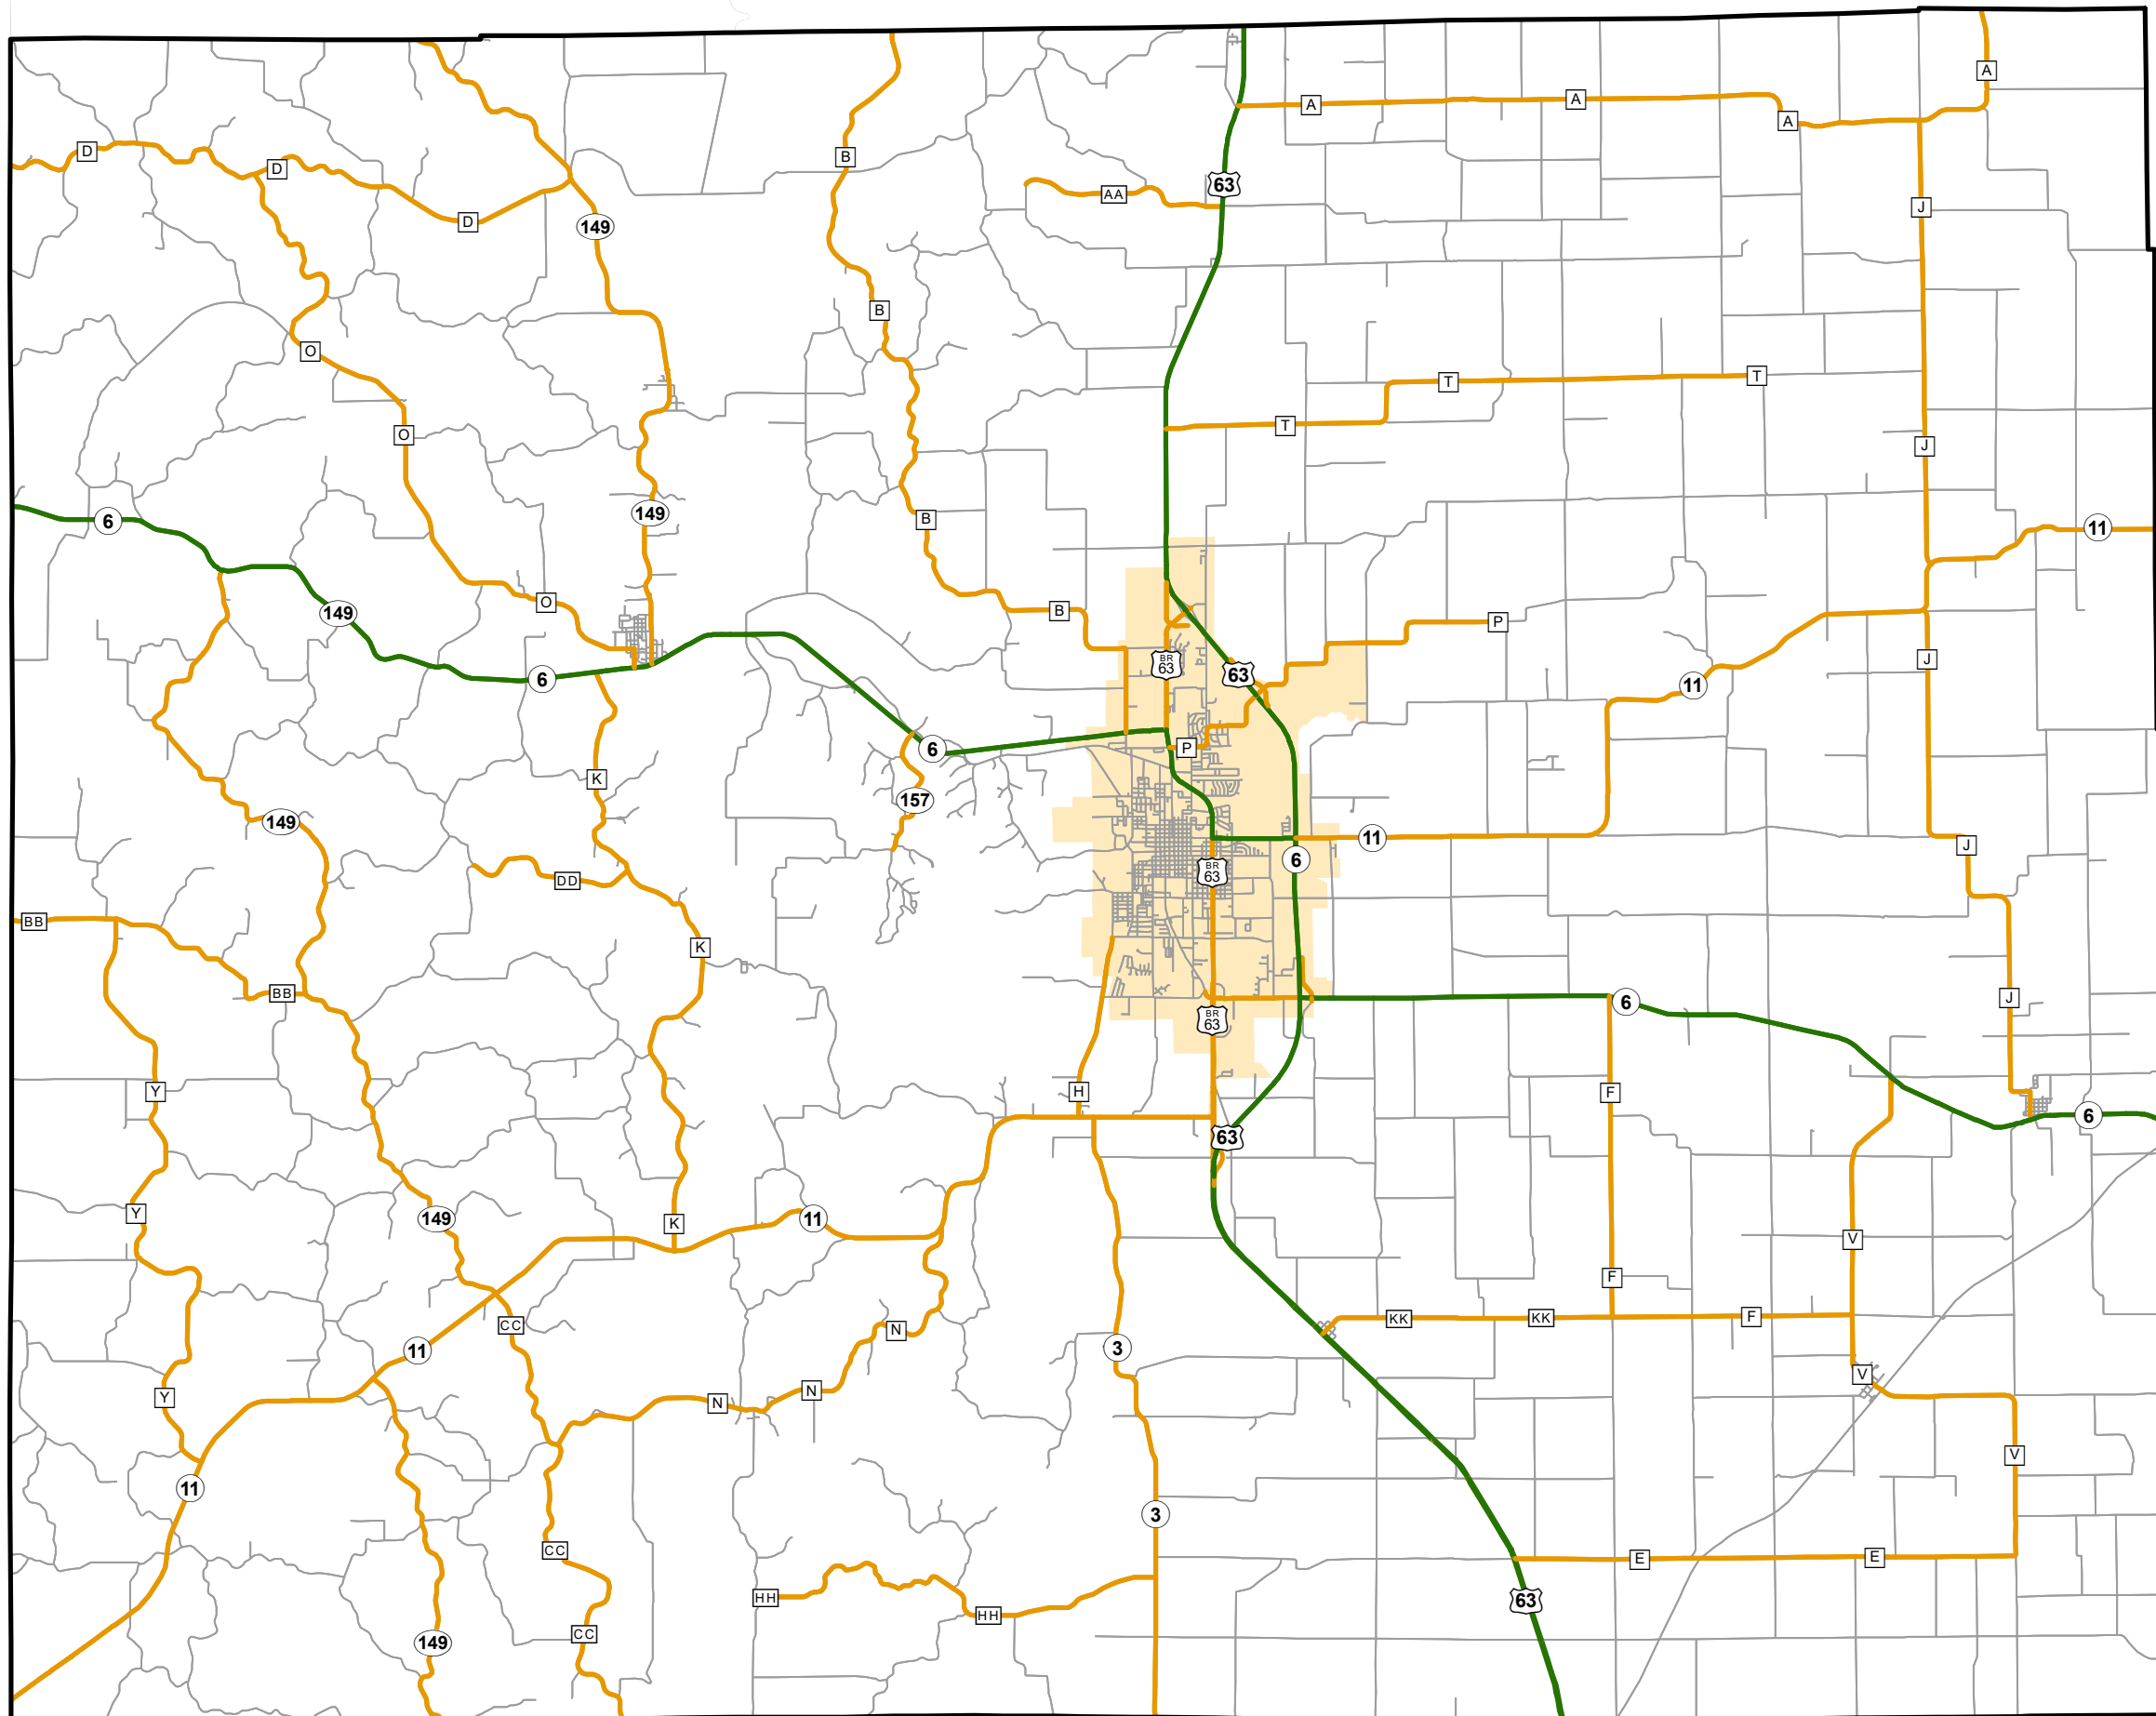

State System Classification

ADAIR COUNTY MISSOURI

State System Class	Miles
Interstate	0
Primary	53.724
Supplementary	218.154
State Marked - NOS	
Other Roads	
Urban Area	

105 W. Capitol Ave.
Jefferson City, MO 65102
Phone (573) 526-5478
Fax (573) 526-8052

April 2024