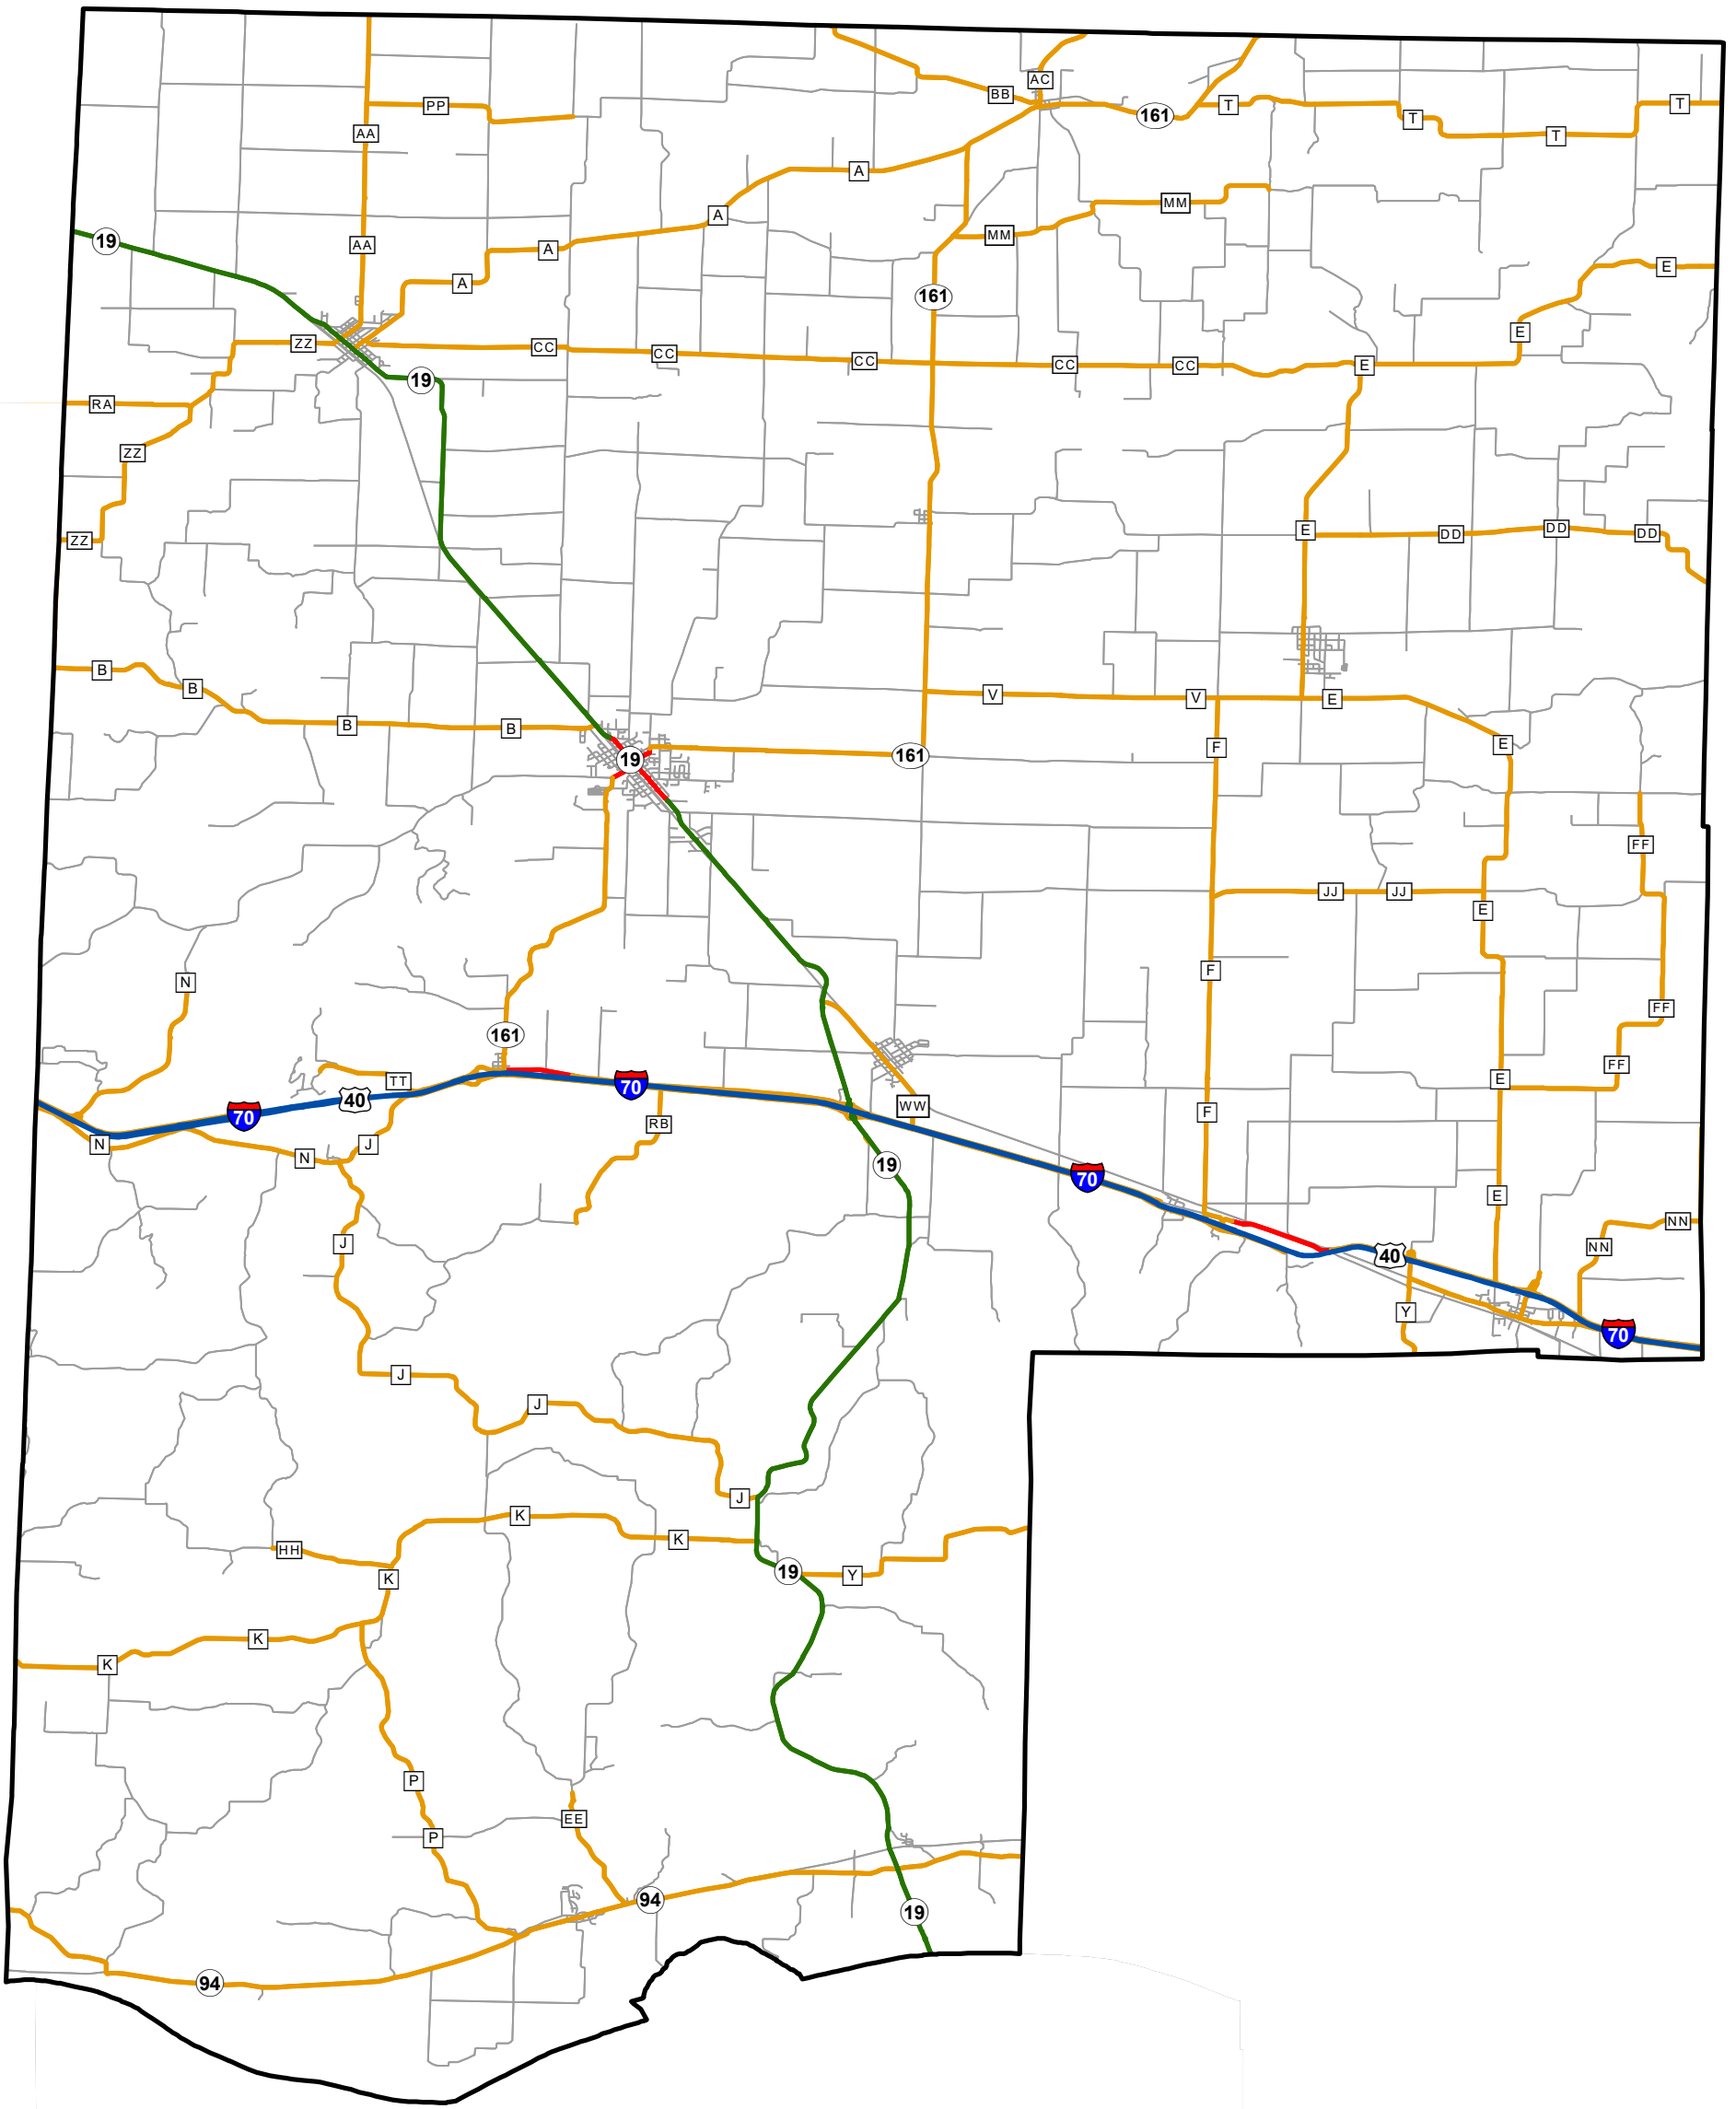

State System Classification

MONTGOMERY COUNTY MISSOURI

State System Class	Miles
Interstate	21.35
Primary	32.225
Supplementary	232.38
State Marked - NOS	
Other Roads	
Urban Area	

Transportation Planning
 105 W. Capitol Ave.
 Jefferson City, MO 65102
 Phone (573) 526-5478
 Fax (573) 526-8052

April 2024