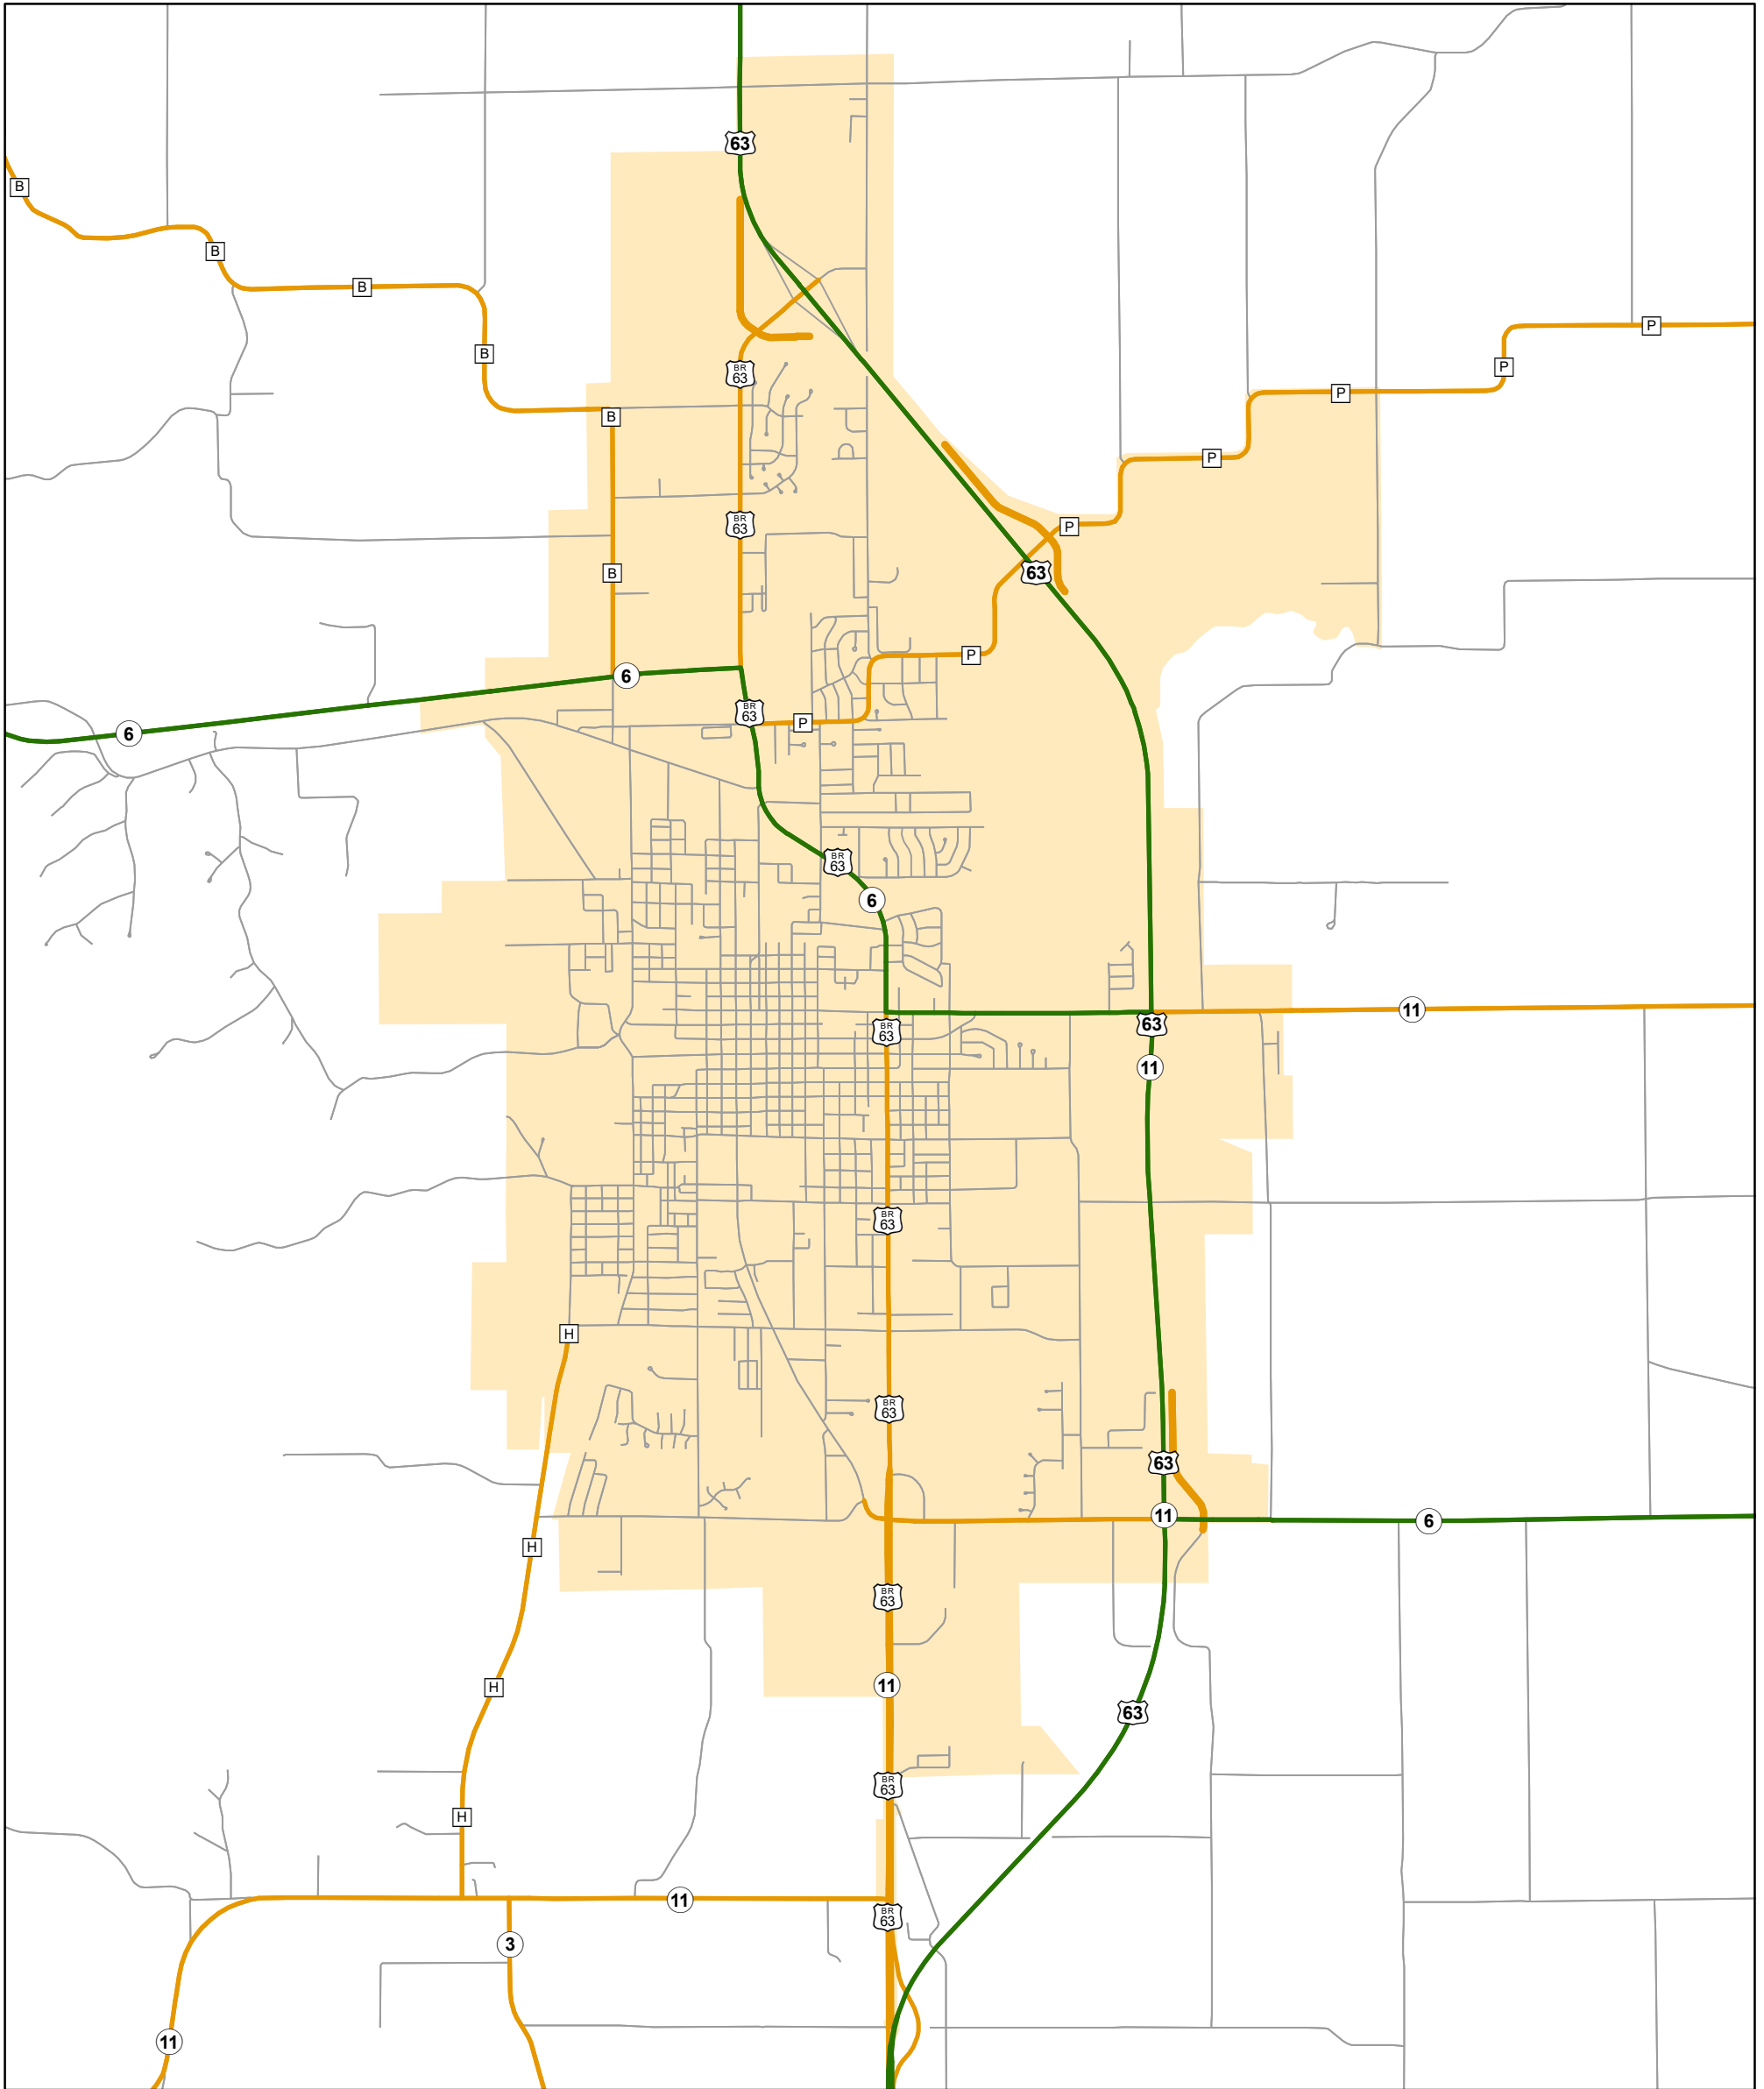

State System Urban Area

KIRKSVILLE, MISSOURI

105 W. Capitol Ave.
Jefferson City, MO 65102
Phone (573) 526-5478
Fax (573) 526-8052

April 2024

State System Class	Miles
Interstate	0
Primary	10.964
Supplementary	14.752
State Marked - NOS	
Other Roads	
Urban Area	