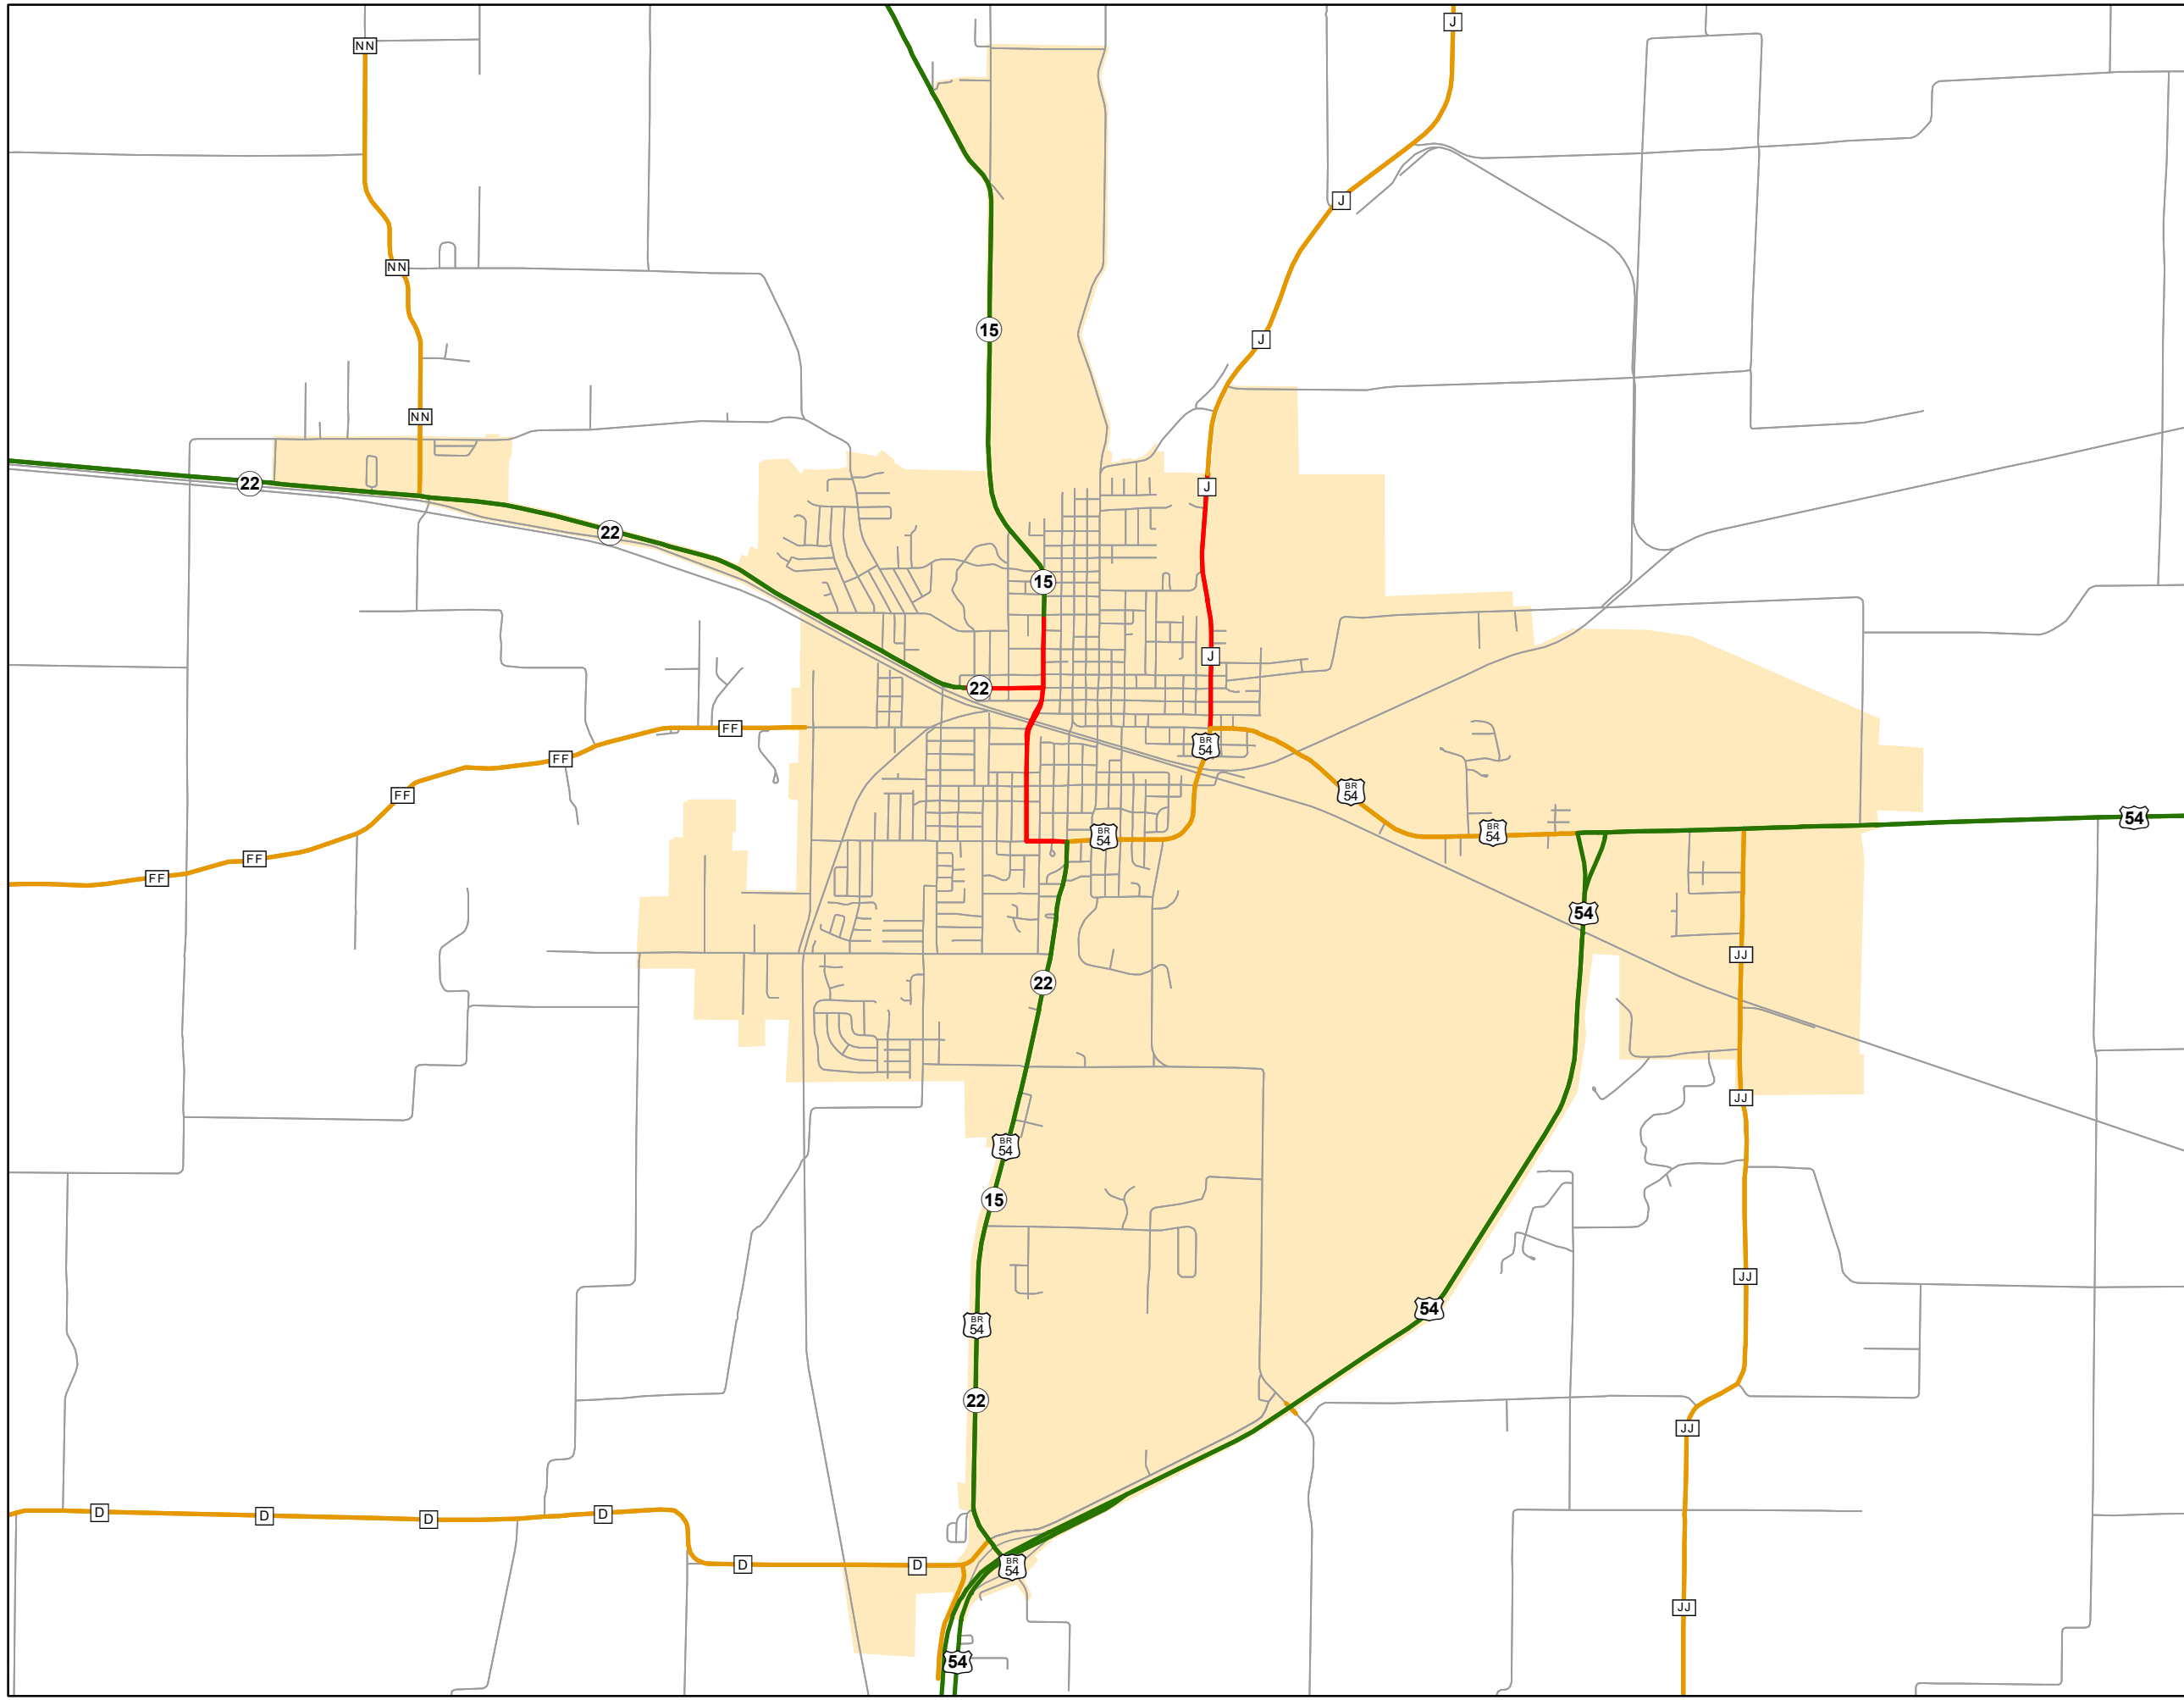

State System Urban Area

MEXICO
MISSOURI

State System Class	Miles
Interstate	0
Primary	15.221
Supplementary	5.27
State Marked - NOS	
Other Roads	
Urban Area	

105 W. Capitol Ave.
Jefferson City, MO 65102
Phone (573) 526-5478
Fax (573) 526-8052

April 2024