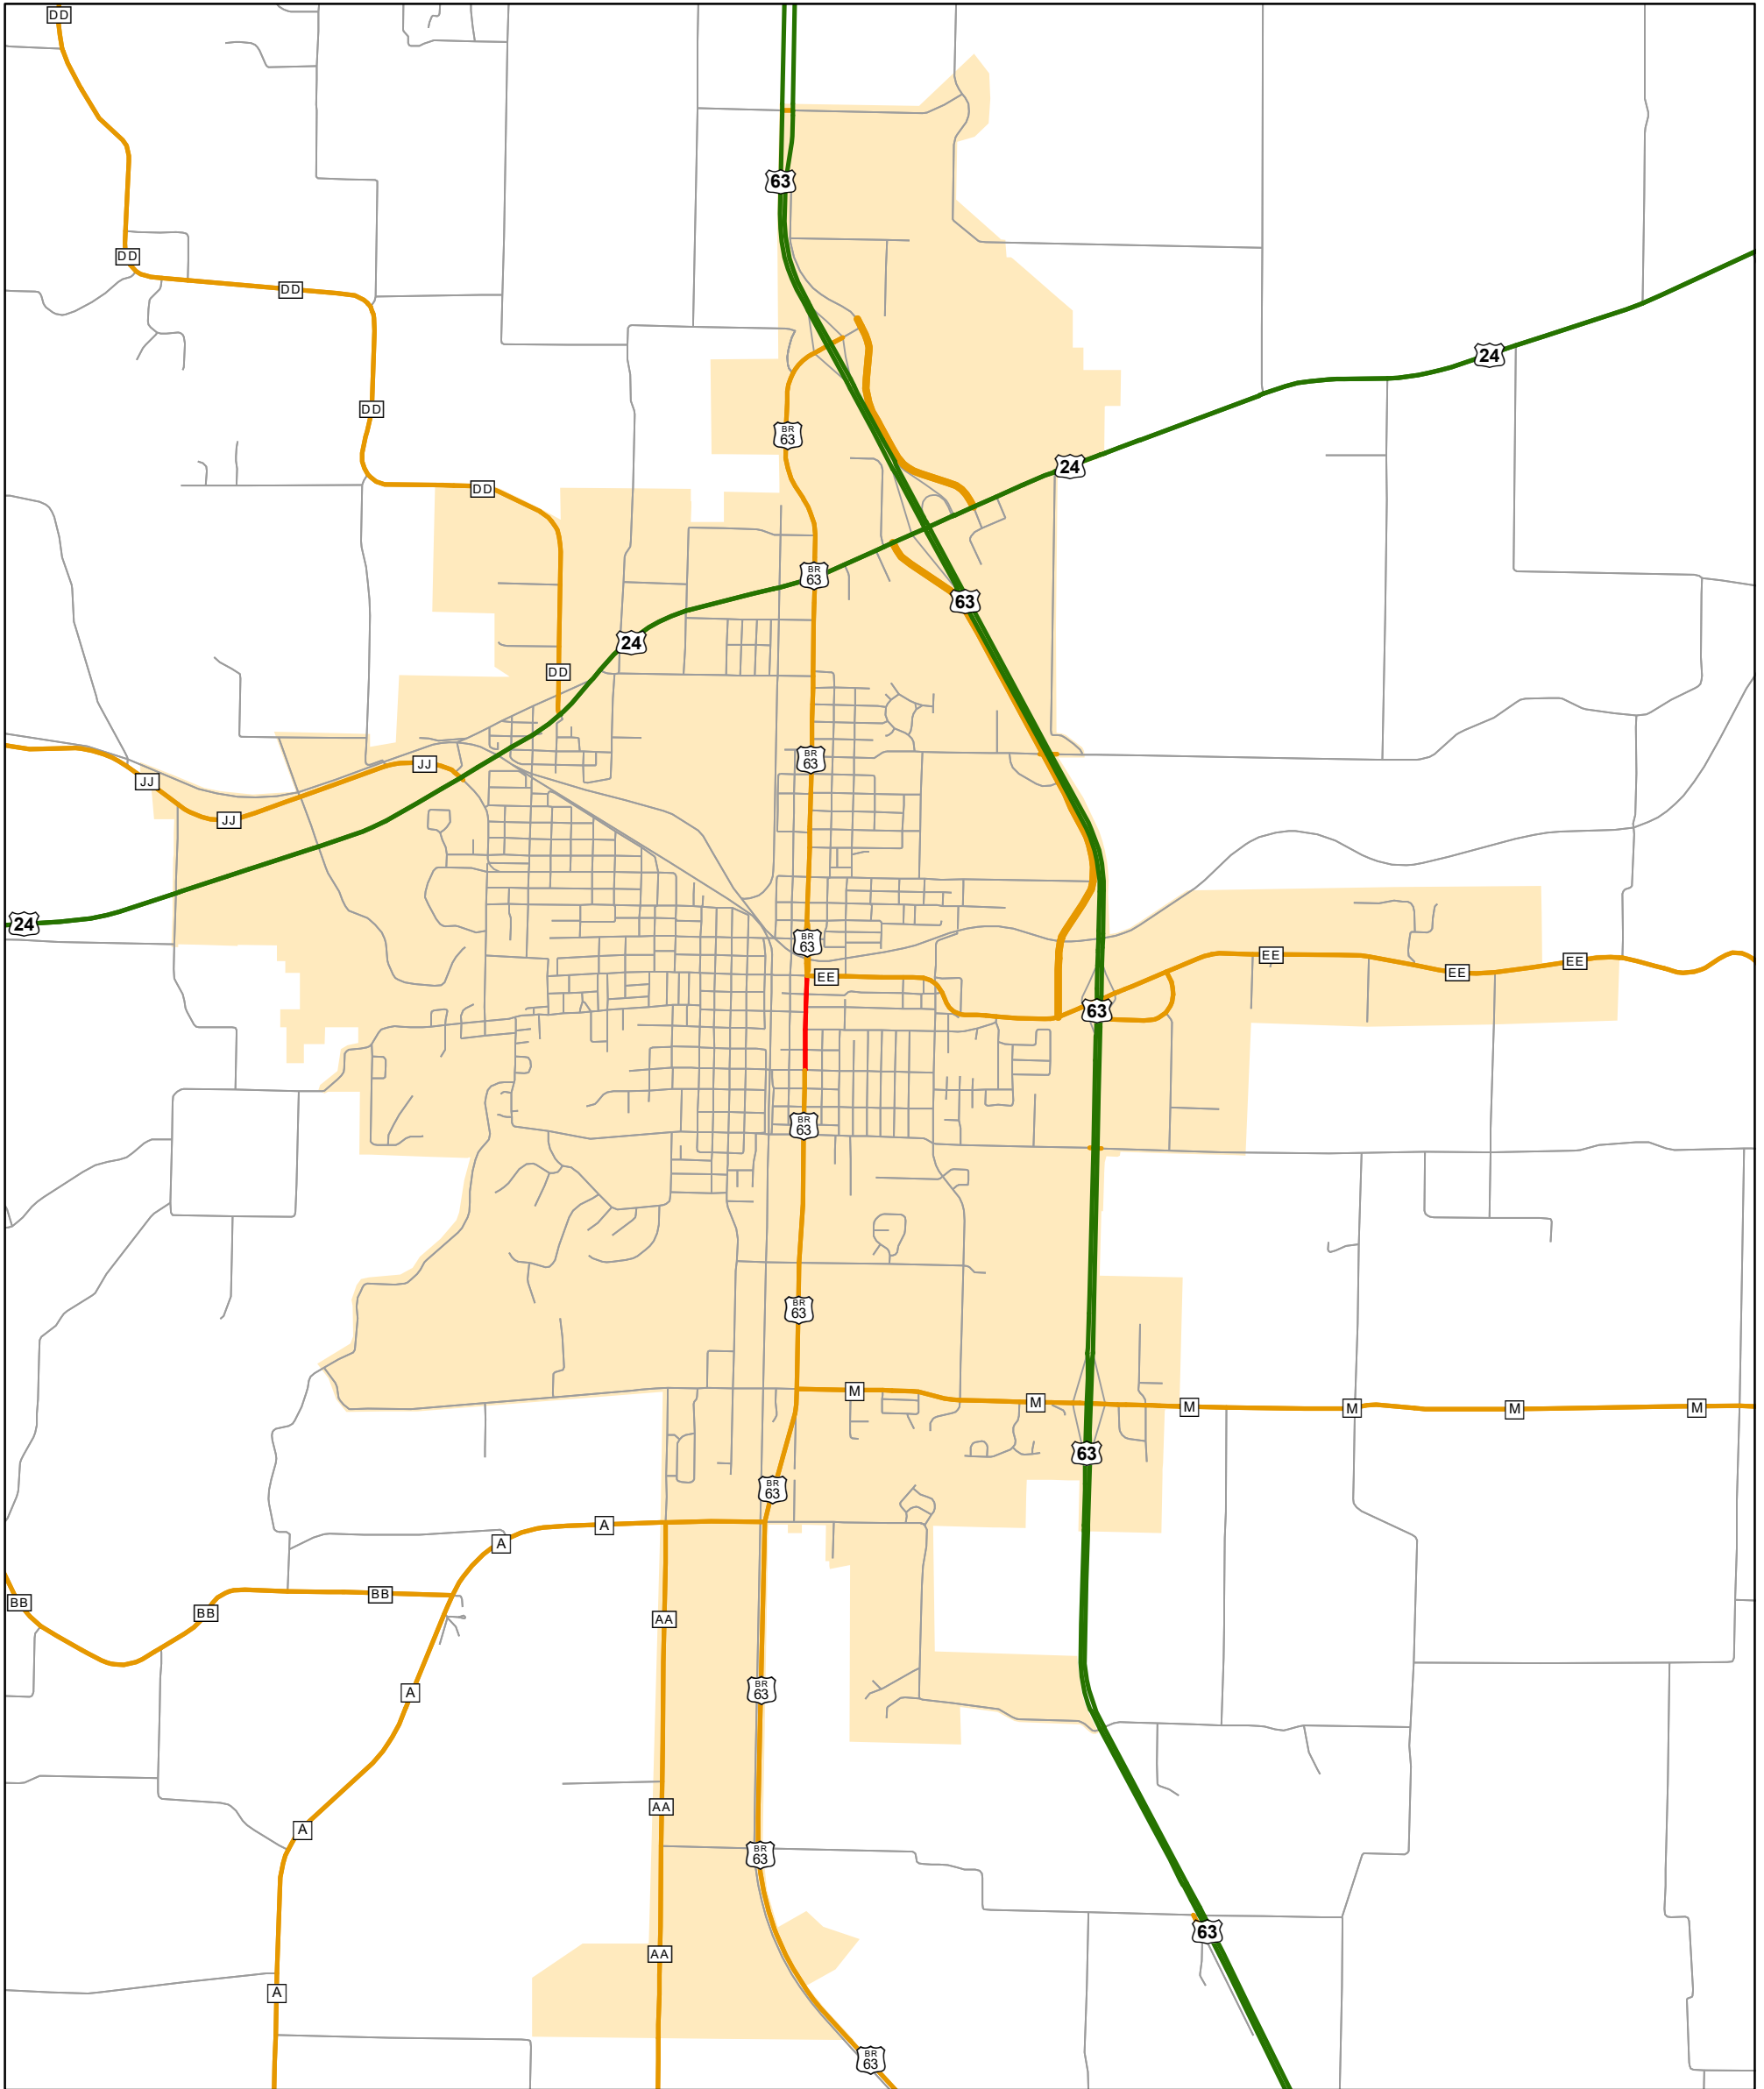

State System Urban Area

MOBERLY, MISSOURI

105 W. Capitol Ave.
Jefferson City, MO 65102
Phone (573) 526-5478
Fax (573) 526-8052

April 2024

State System Class	Miles
Interstate	0
Primary	10.082
Supplementary	20.279
State Marked - NOS	
Other Roads	
Urban Area	