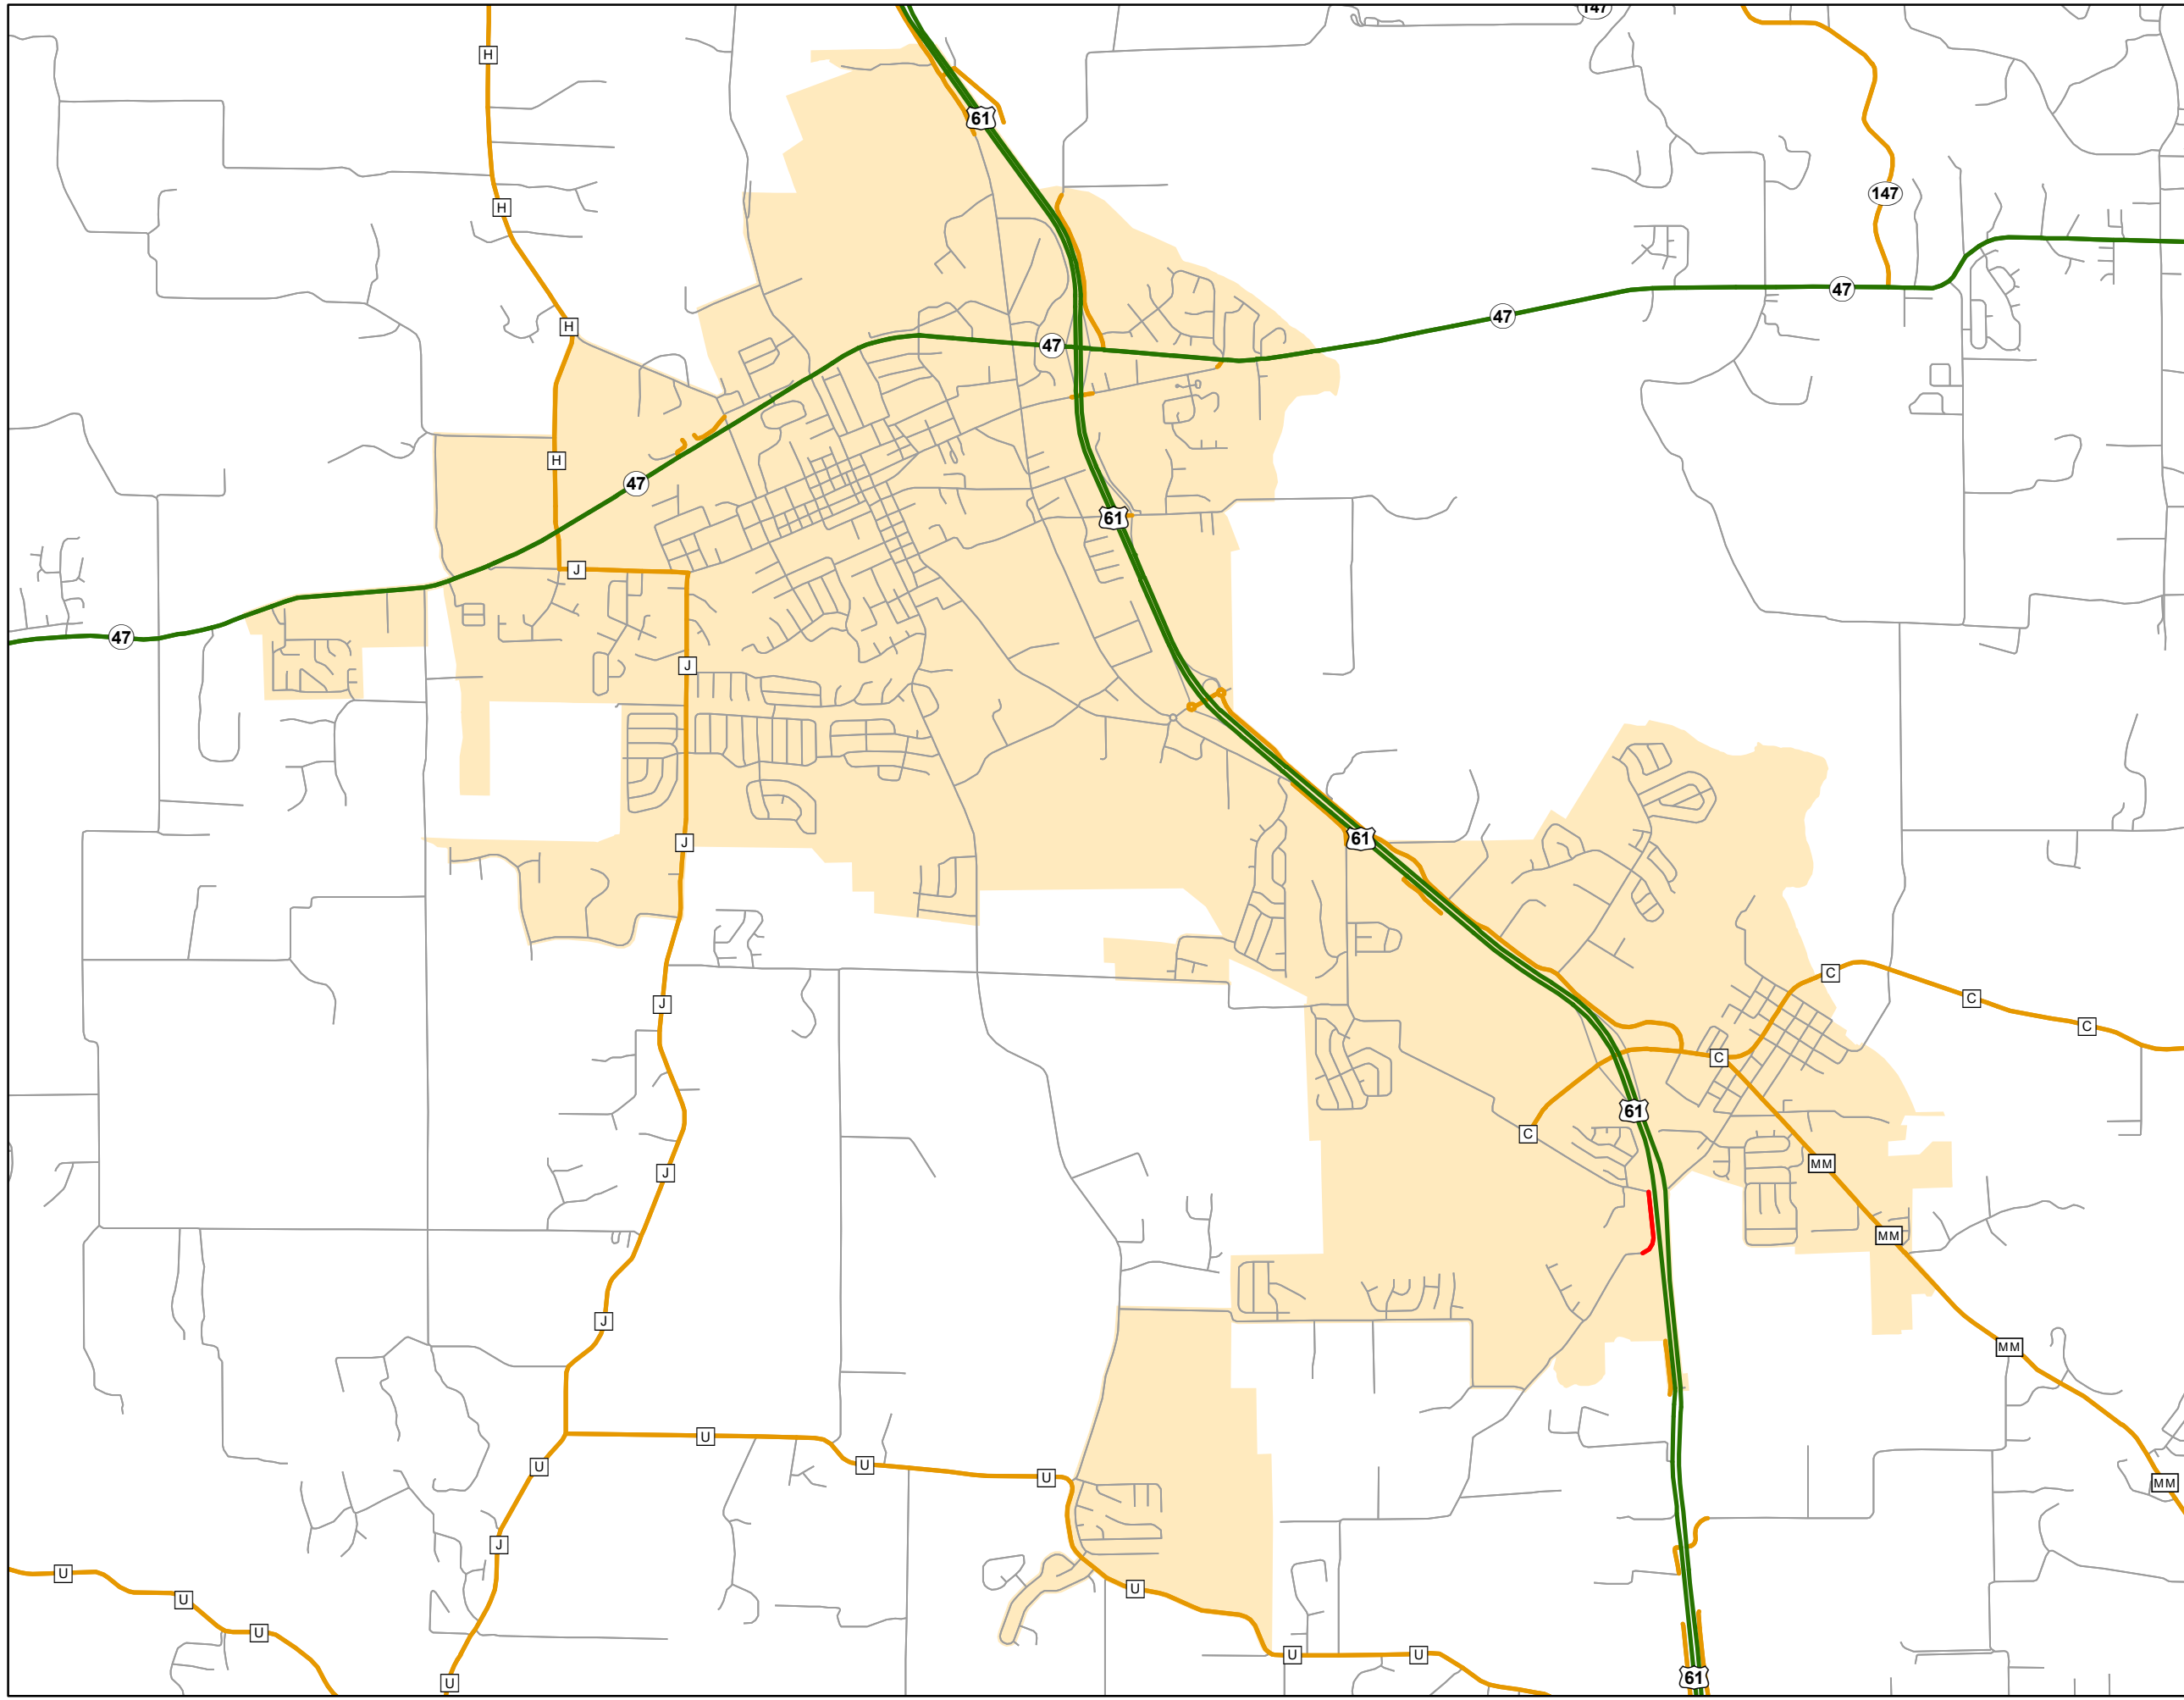

State System Urban Area

**TROY
MISSOURI**

State System Class	Miles
Interstate	0
Primary	10.498
Supplementary	11.211
State Marked - NOS	
Other Roads	
Urban Area	

105 W. Capitol Ave.
Jefferson City, MO 65102
Phone (573) 526-5478
Fax (573) 526-8052