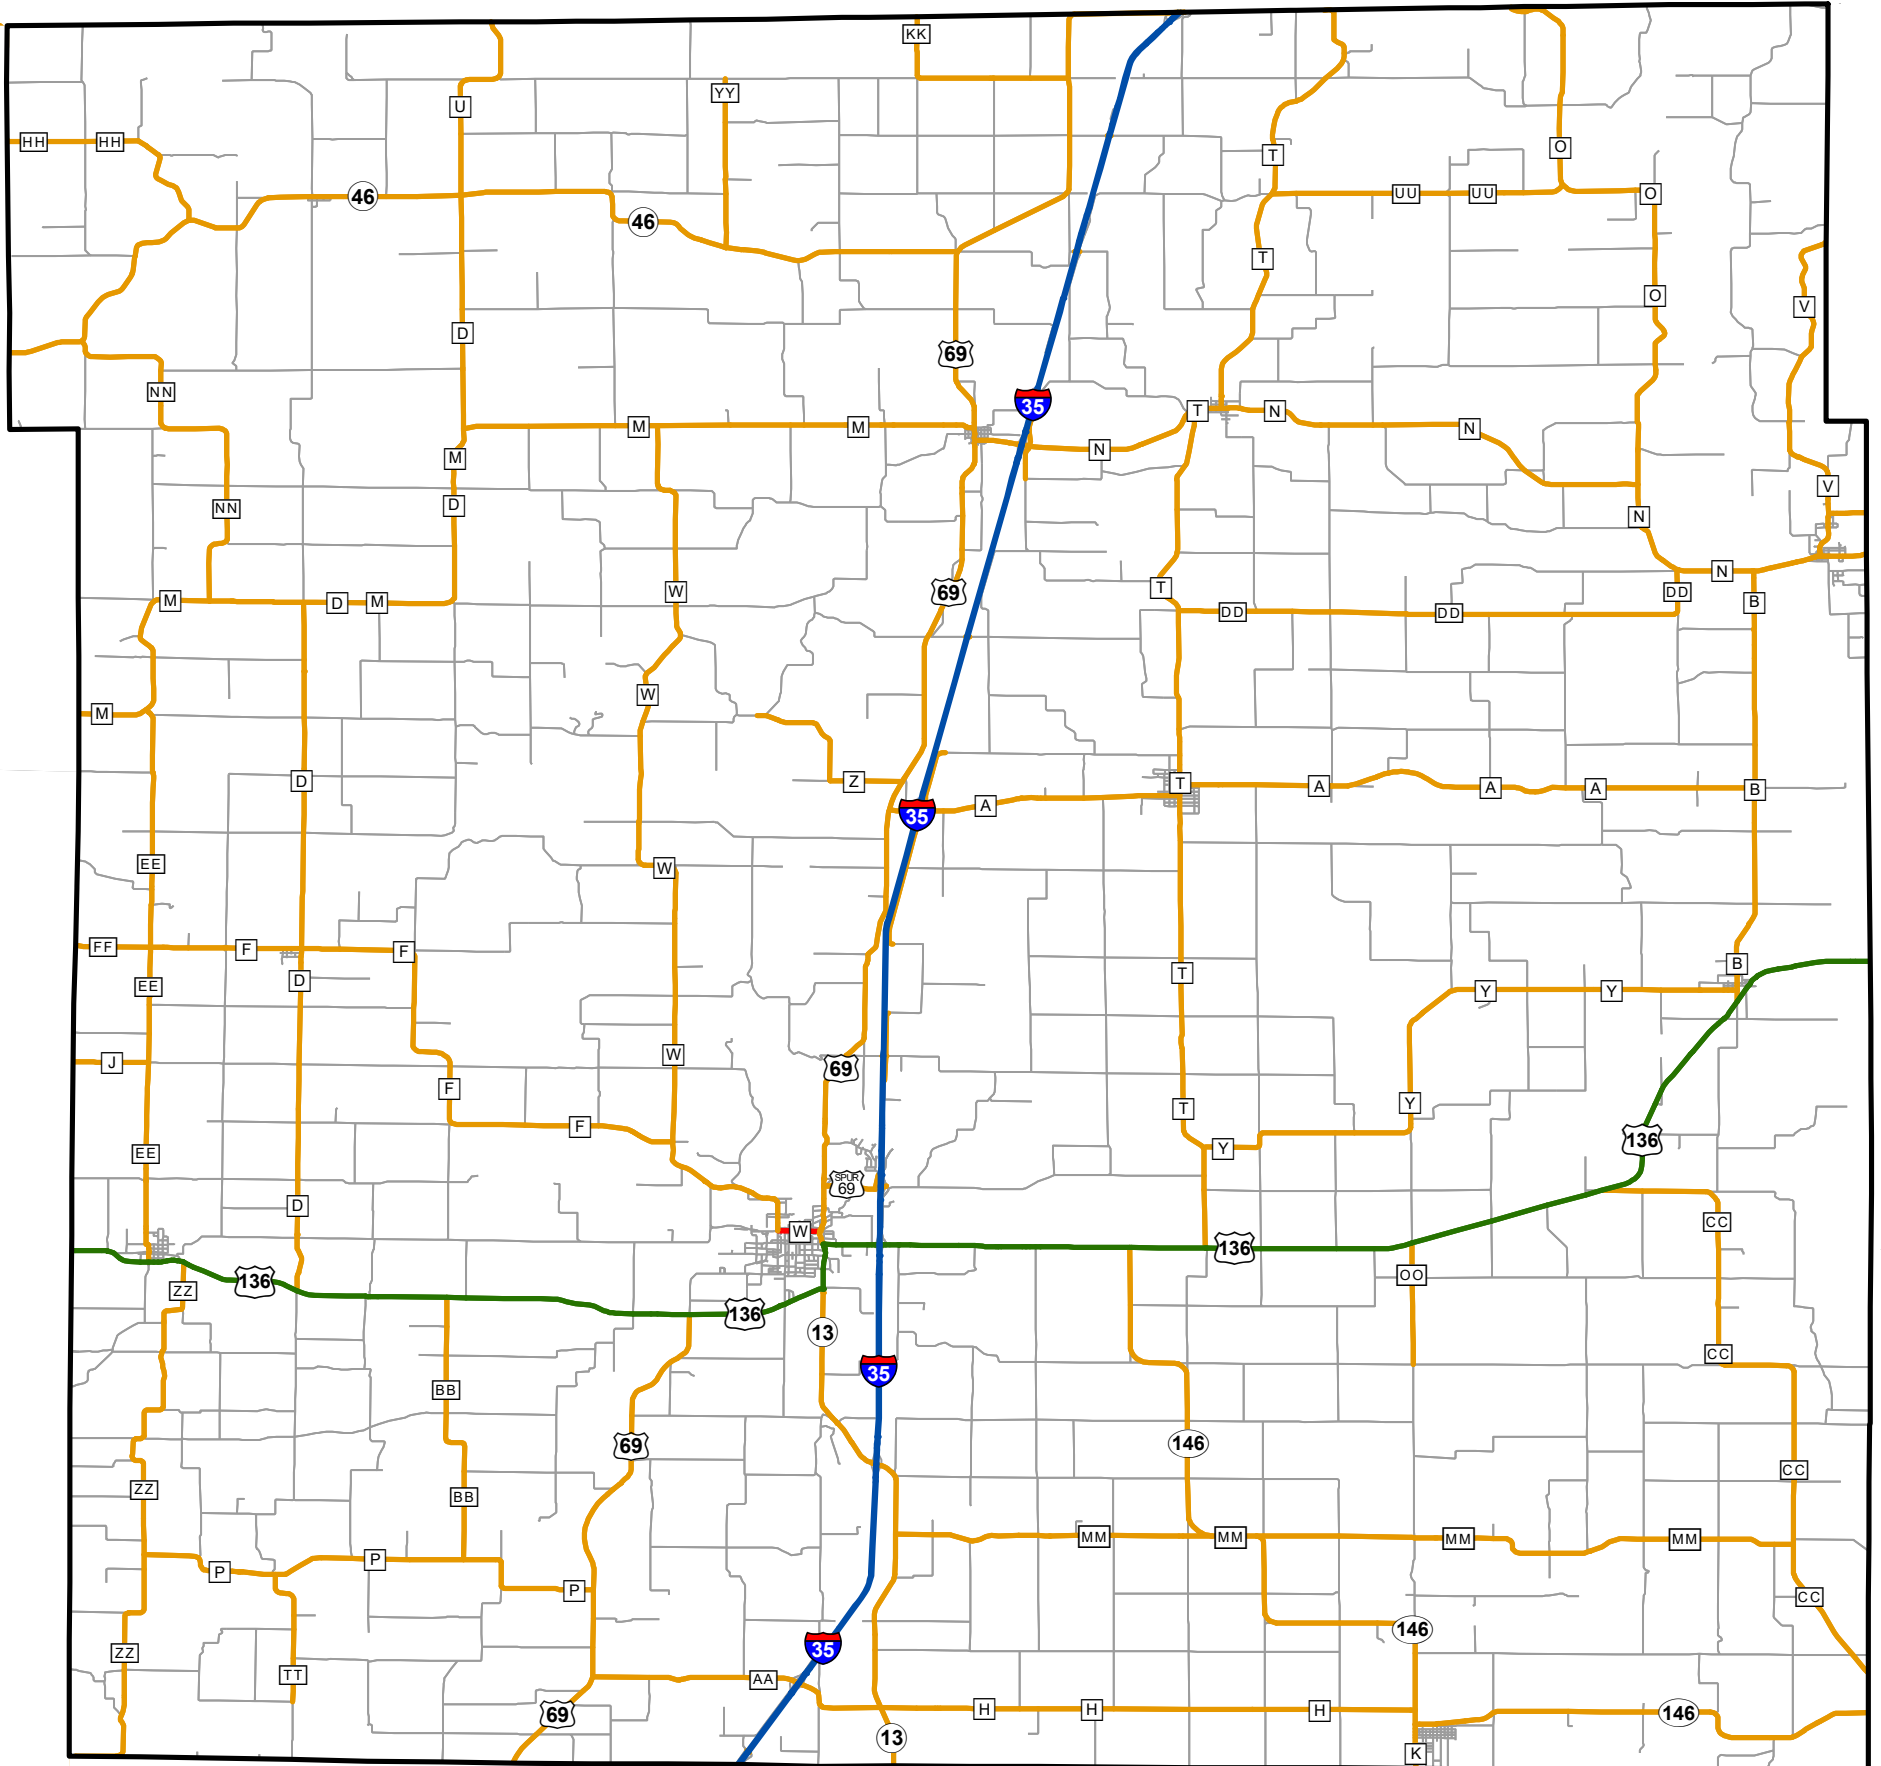

State System Classification

HARRISON COUNTY MISSOURI

State System Class	Miles
Interstate	31.423
Primary	27.649
Supplementary	327.552
State Marked - NOS	
Other Roads	
Urban Area	

Transportation Planning
 105 W. Capitol Ave.
 Jefferson City, MO 65102
 Phone (573) 526-5478
 Fax (573) 526-8052