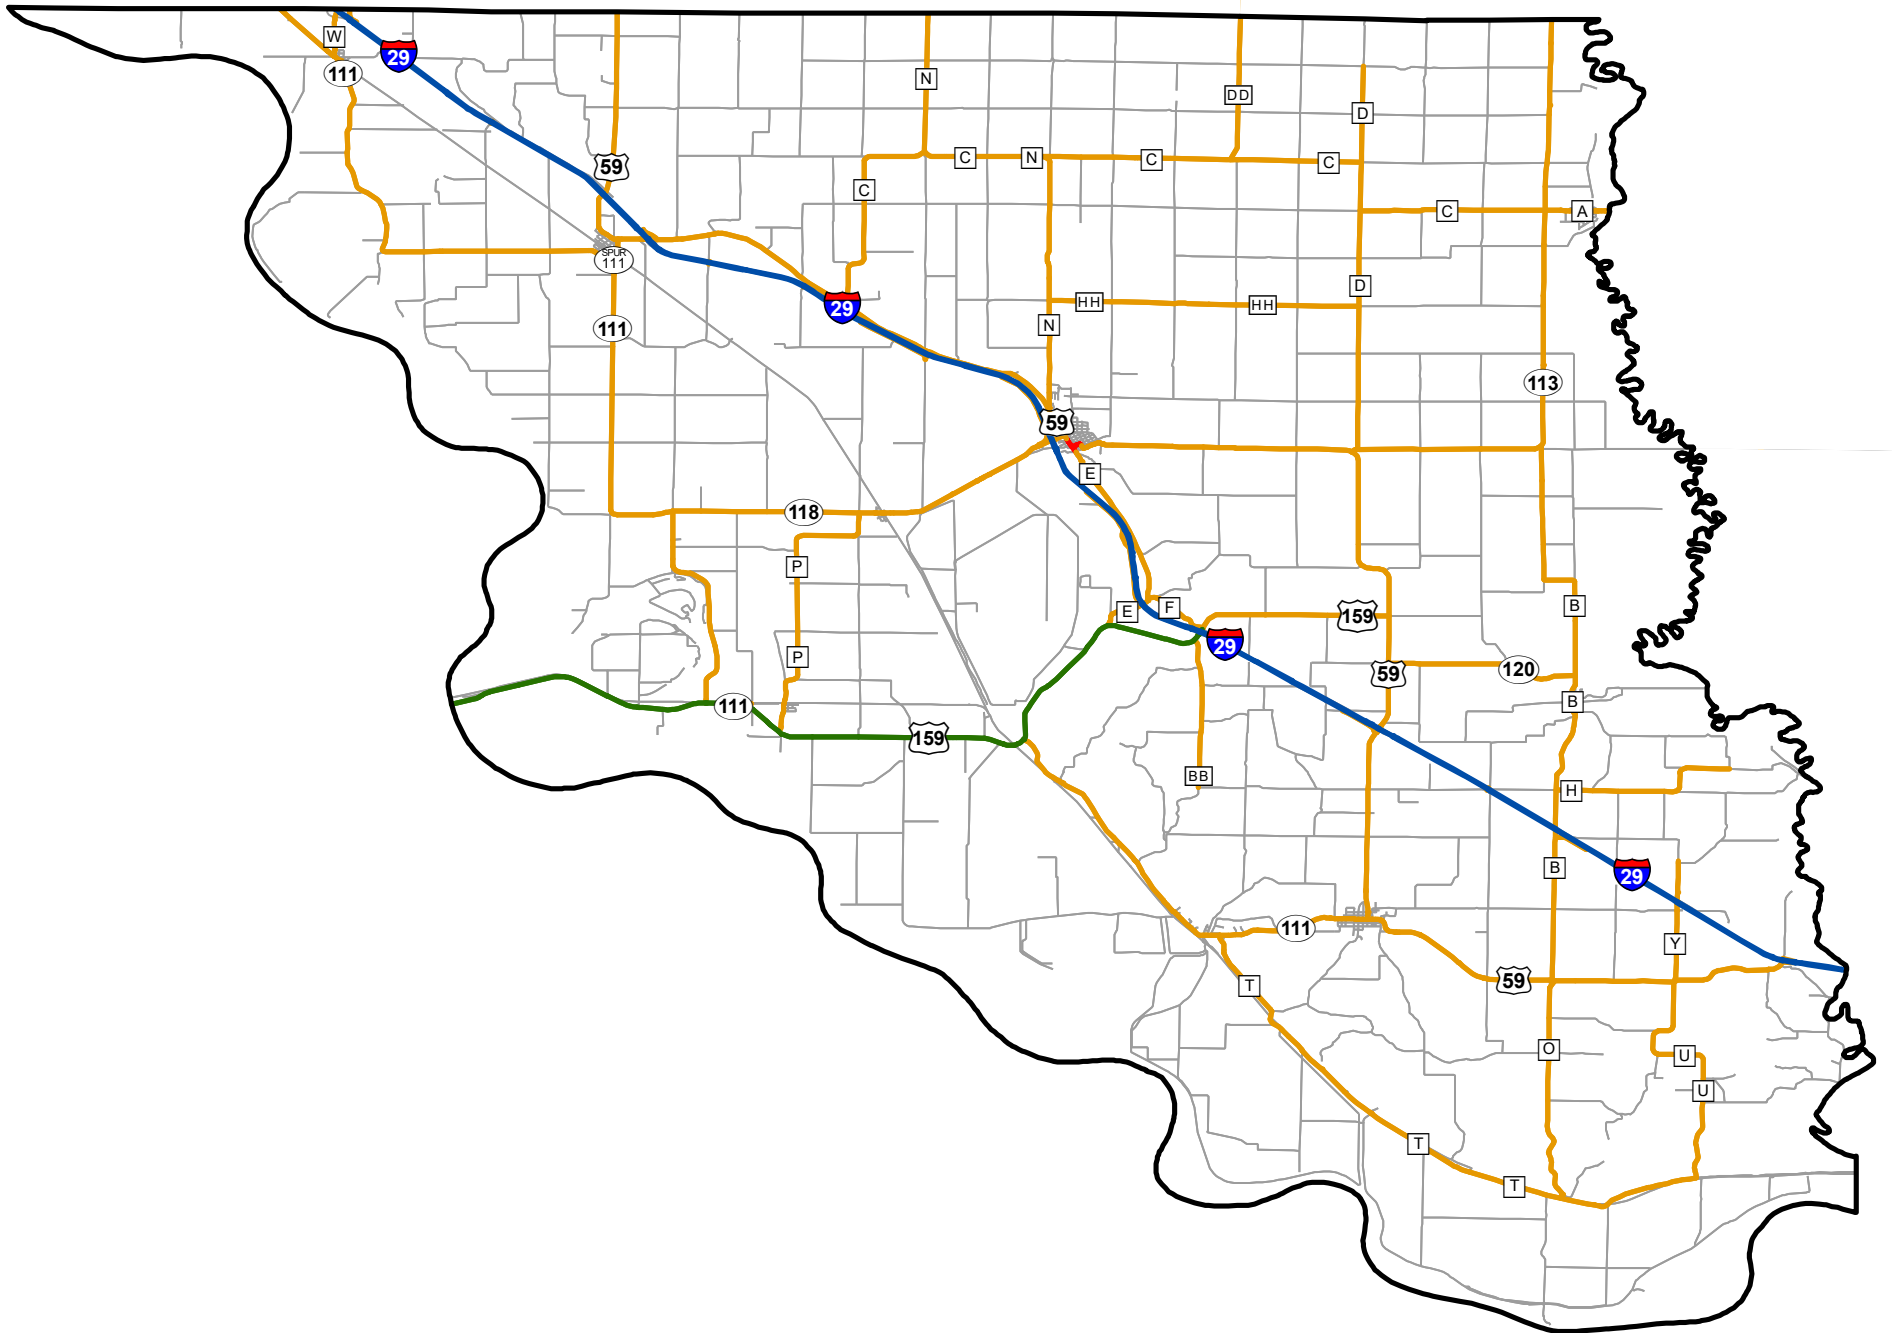

# State System Classification

## HOLT COUNTY MISSOURI

State System Class	Miles
Interstate	32.815
Primary	14.481
Supplementary	190.76
State Marked - NOS	
Other Roads	
Urban Area	

**Transportation Planning**  
 105 W. Capitol Ave.  
 Jefferson City, MO 65102  
 Phone (573) 526-5478  
 Fax (573) 526-8052