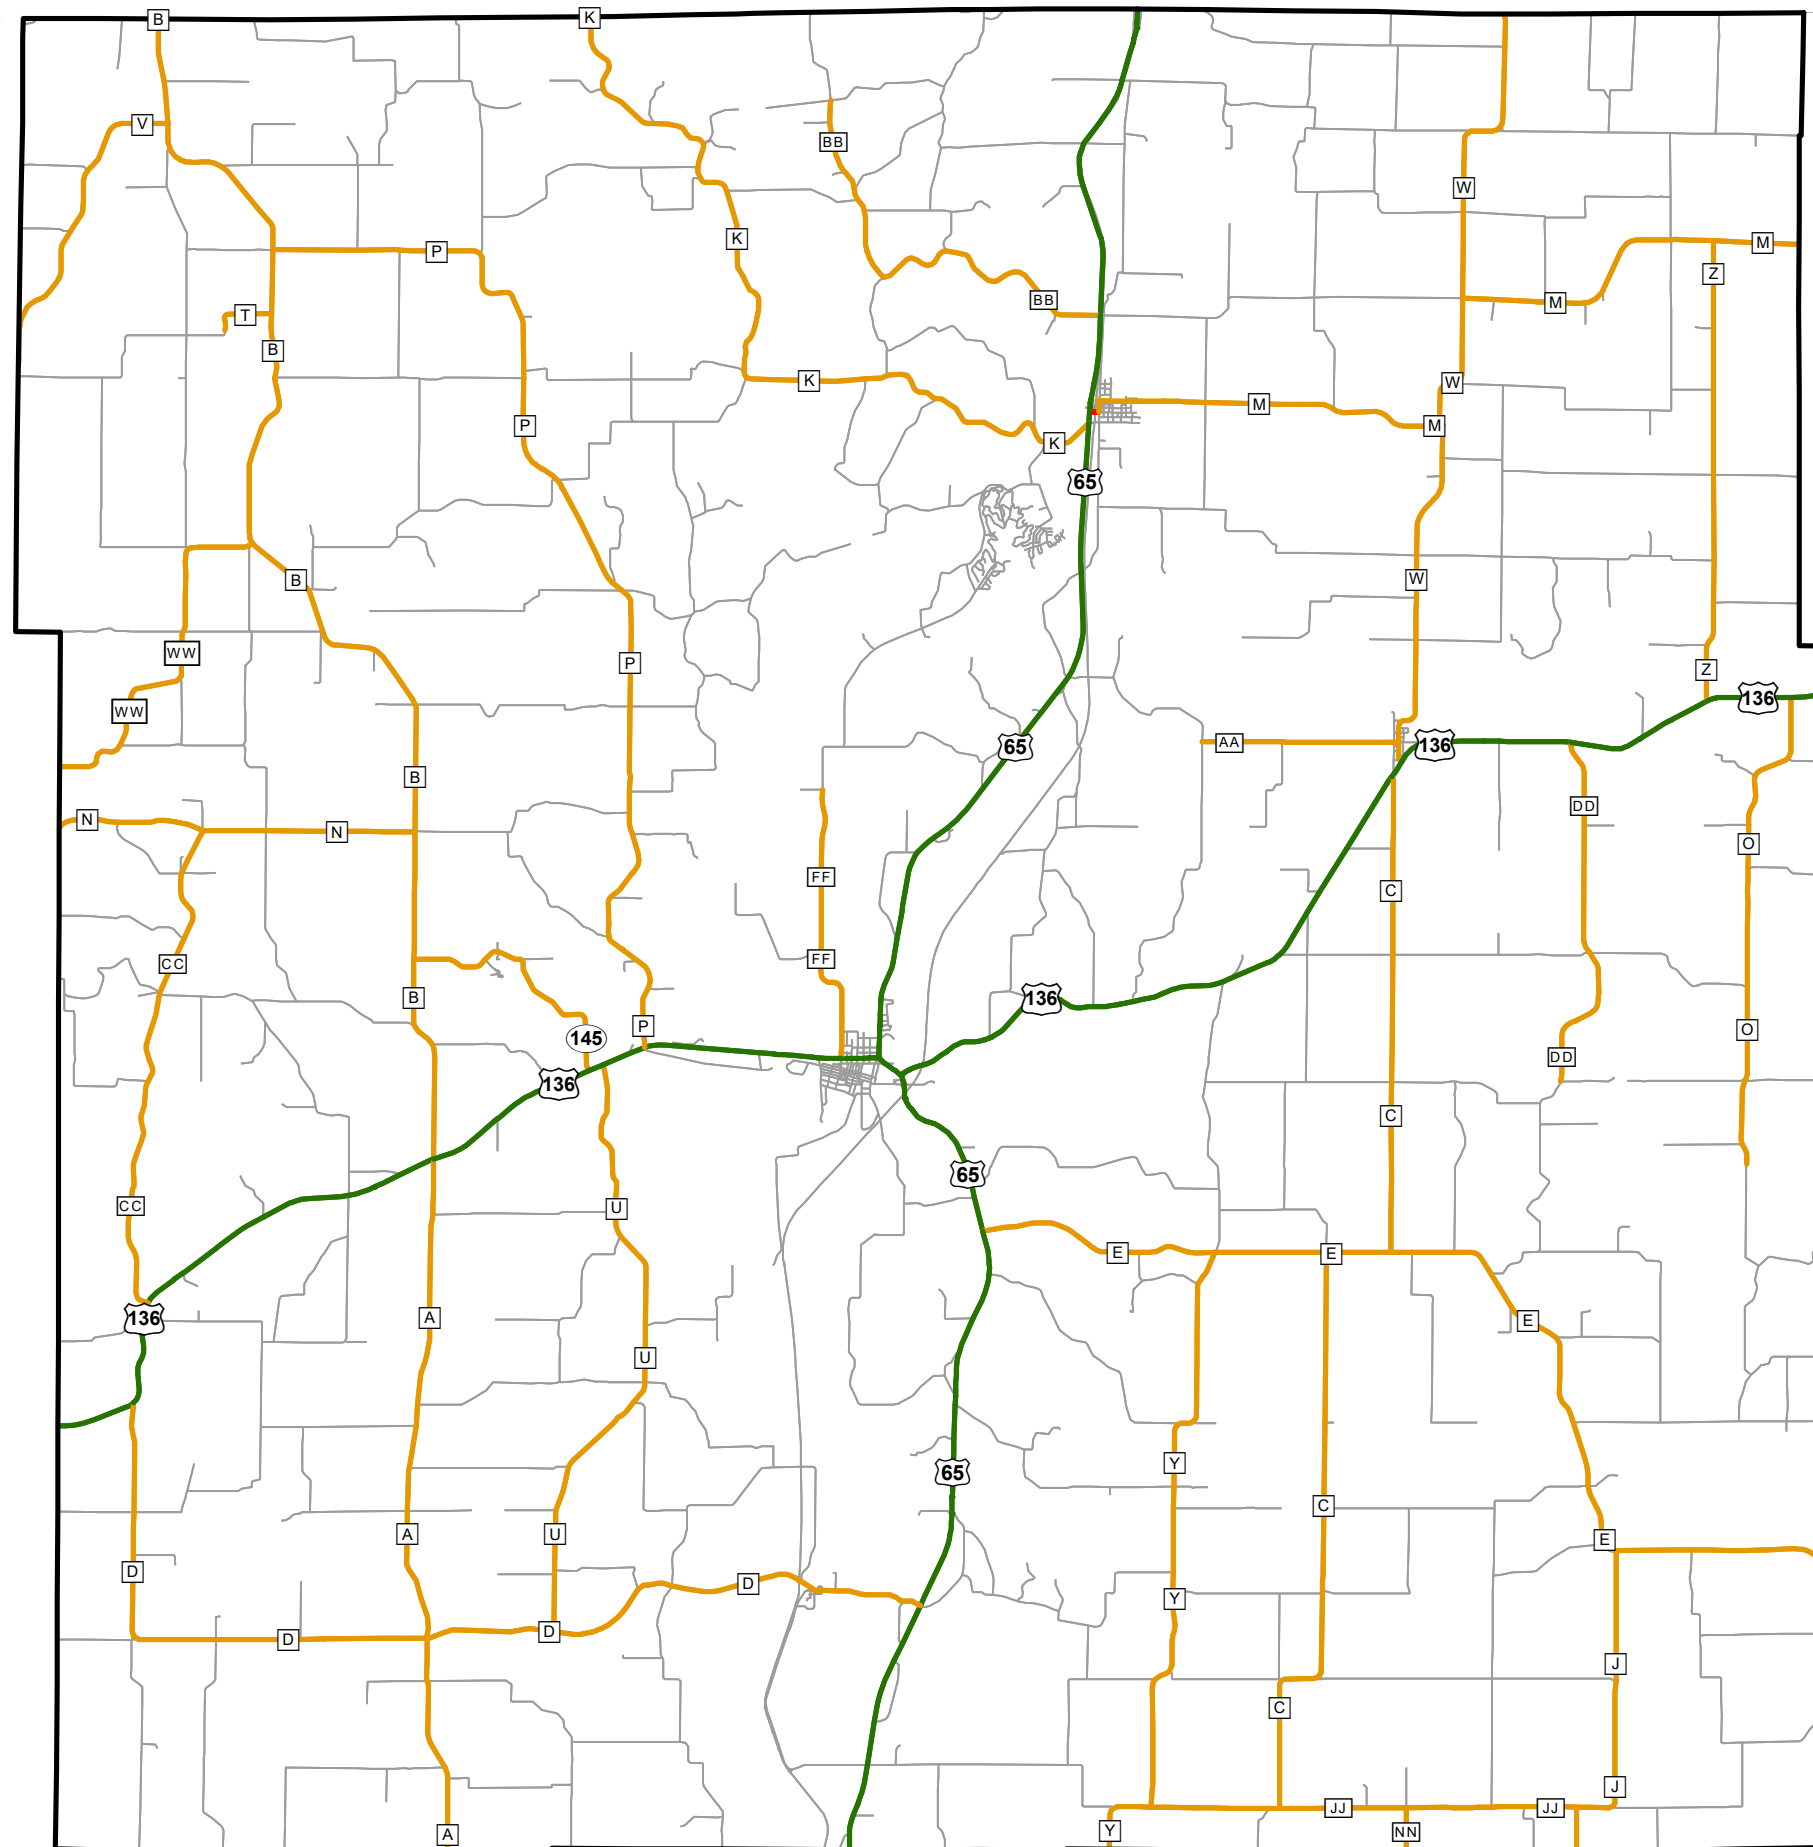

State System Classification

MERCER COUNTY MISSOURI

State System Class	Miles
Interstate	0
Primary	48.178
Supplementary	176.365
State Marked - NOS	
Other Roads	
Urban Area	

105 W. Capitol Ave.
 Jefferson City, MO 65102
 Phone (573) 526-5478
 Fax (573) 526-8052