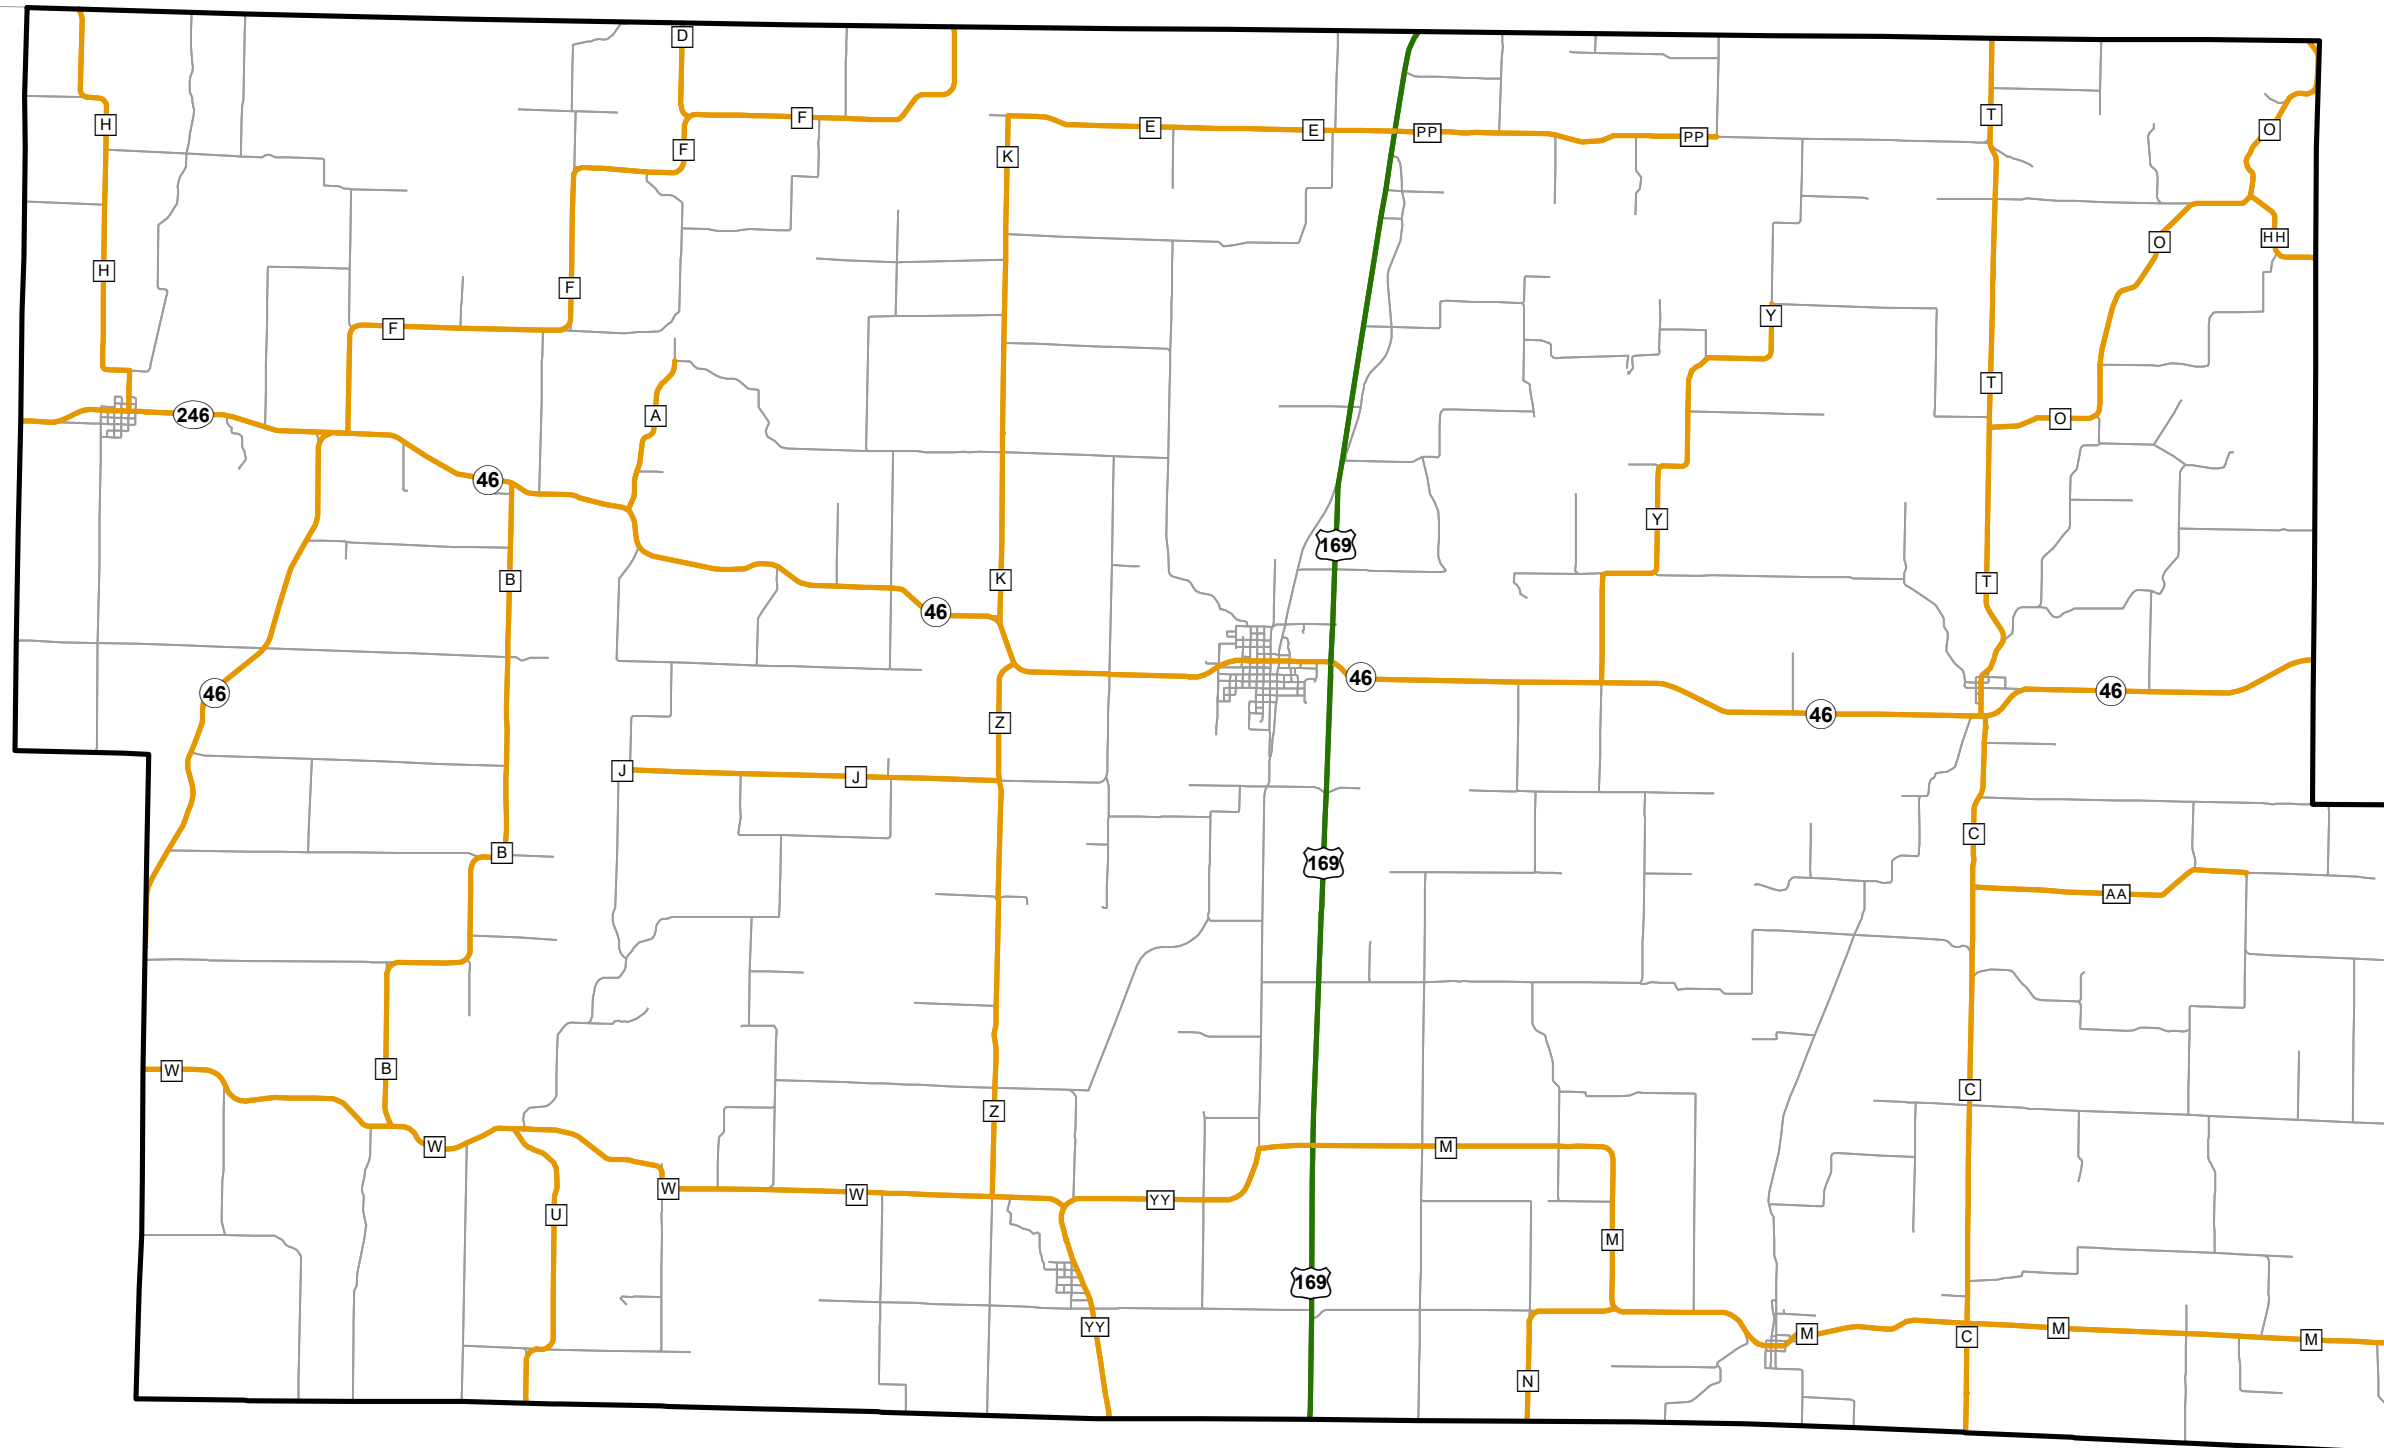

State System Classification

WORTH COUNTY MISSOURI

State System Class	Miles
Interstate	0
Primary	12.814
Supplementary	126.346
State Marked - NOS	
Other Roads	
Urban Area	

105 W. Capitol Ave.
Jefferson City, MO 65102
Phone (573) 526-5478
Fax (573) 526-8052

April 2024