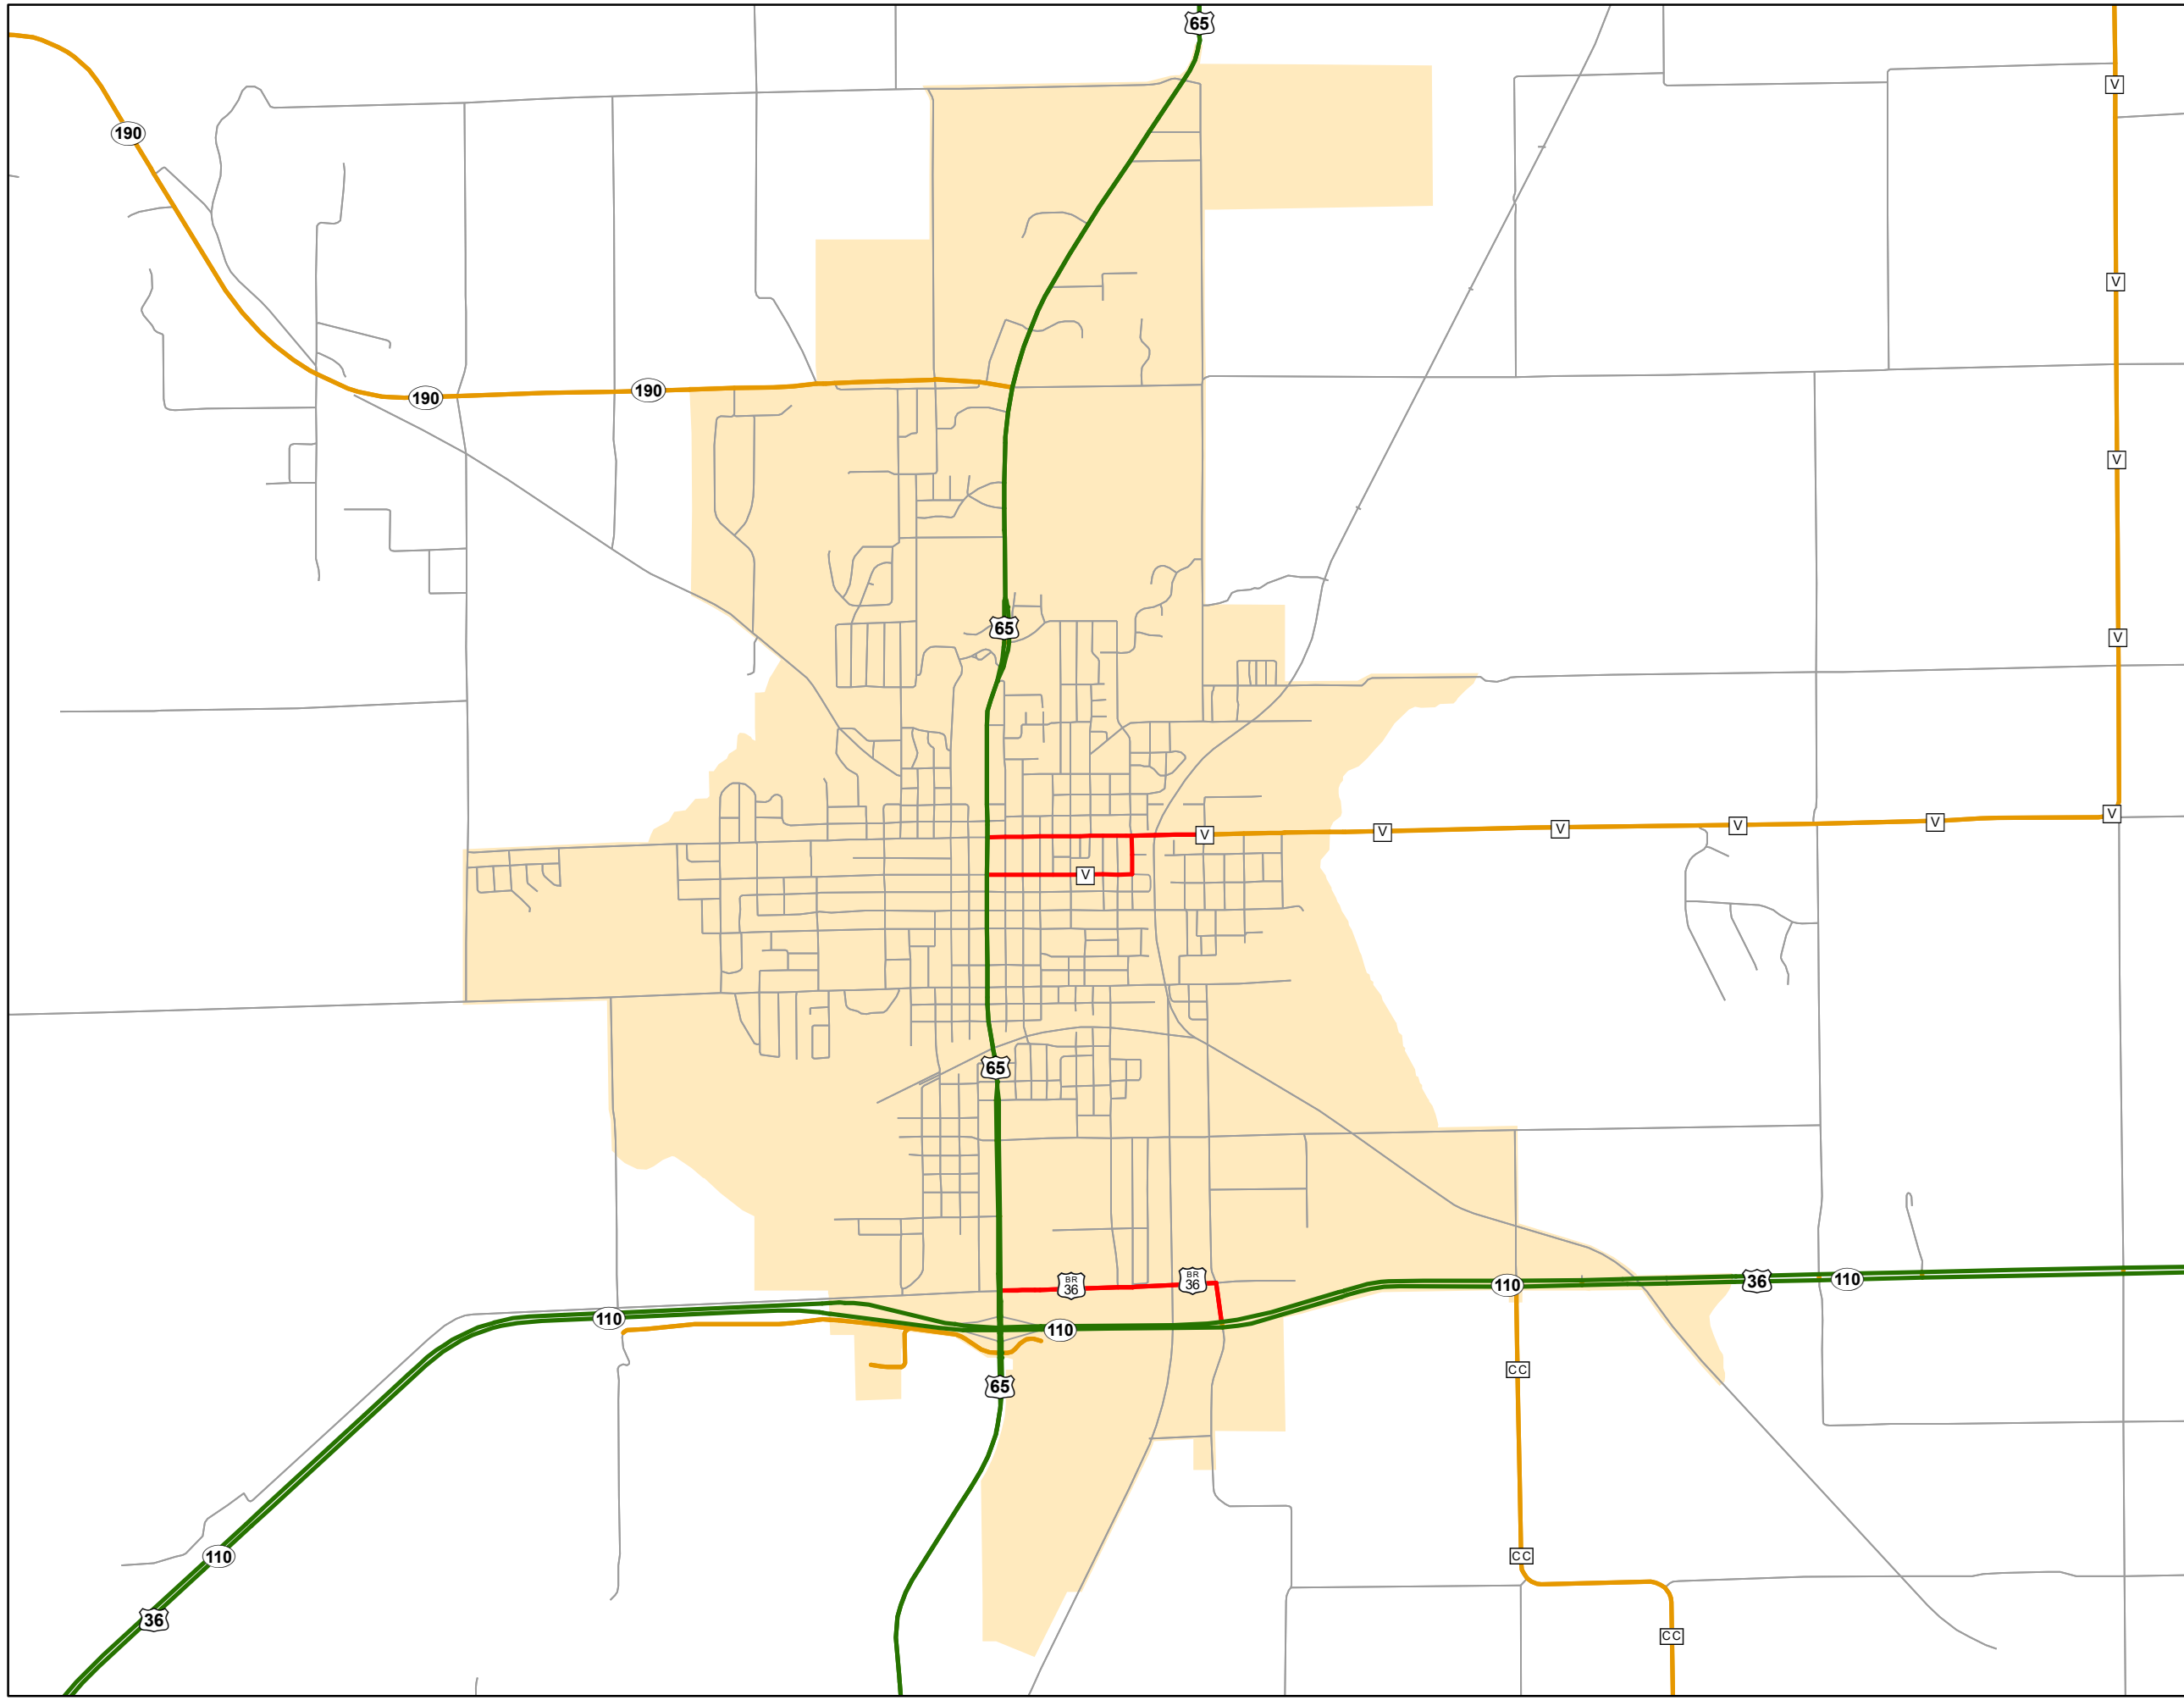

State System Urban Area

CHILLICOTHE MISSOURI

State System Class	Miles
Interstate	0
Primary	7.613
Supplementary	2.539
State Marked - NOS	
Other Roads	
Urban Area	

105 W. Capitol Ave.
Jefferson City, MO 65102
Phone (573) 526-5478
Fax (573) 526-8052

April 2024