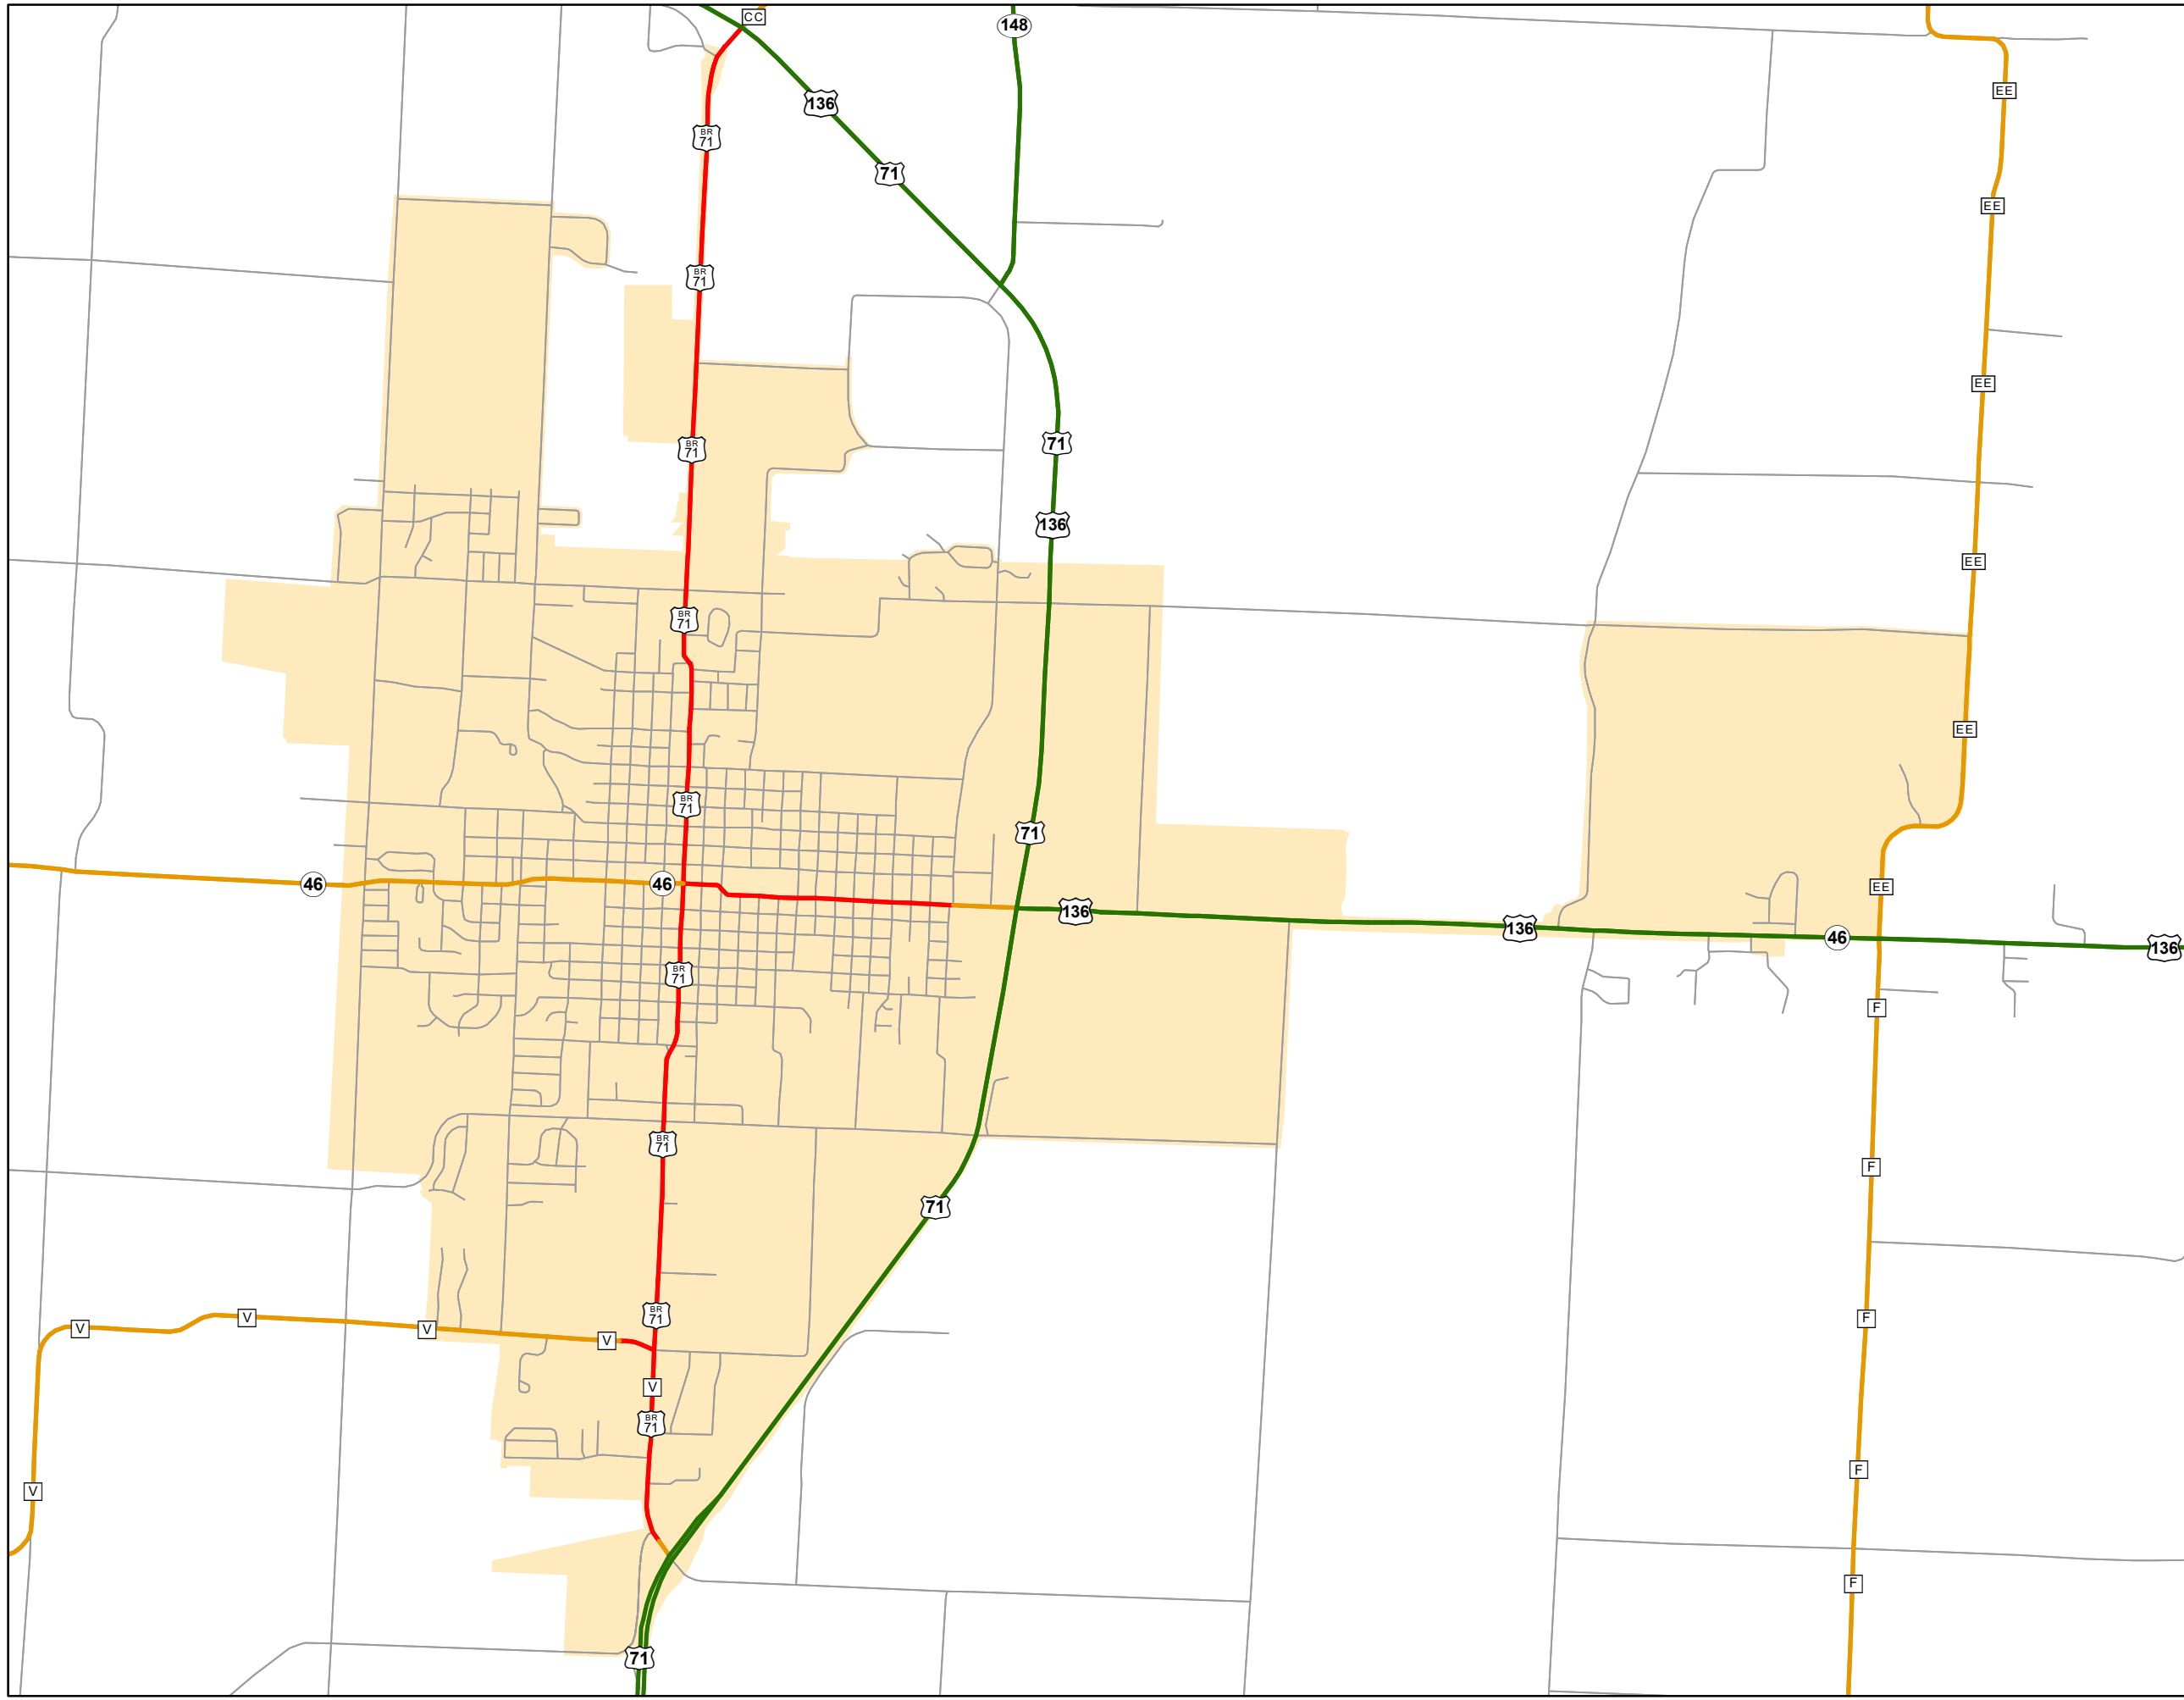

# State System Urban Area

MARYVILLE  
MISSOURI

State System Class	Miles
Interstate	0
Primary	6.813
Supplementary	3.247
State Marked - NOS	
Other Roads	
Urban Area	

105 W. Capitol Ave.  
Jefferson City, MO 65102  
Phone (573) 526-5478  
Fax (573) 526-8052

April 2024