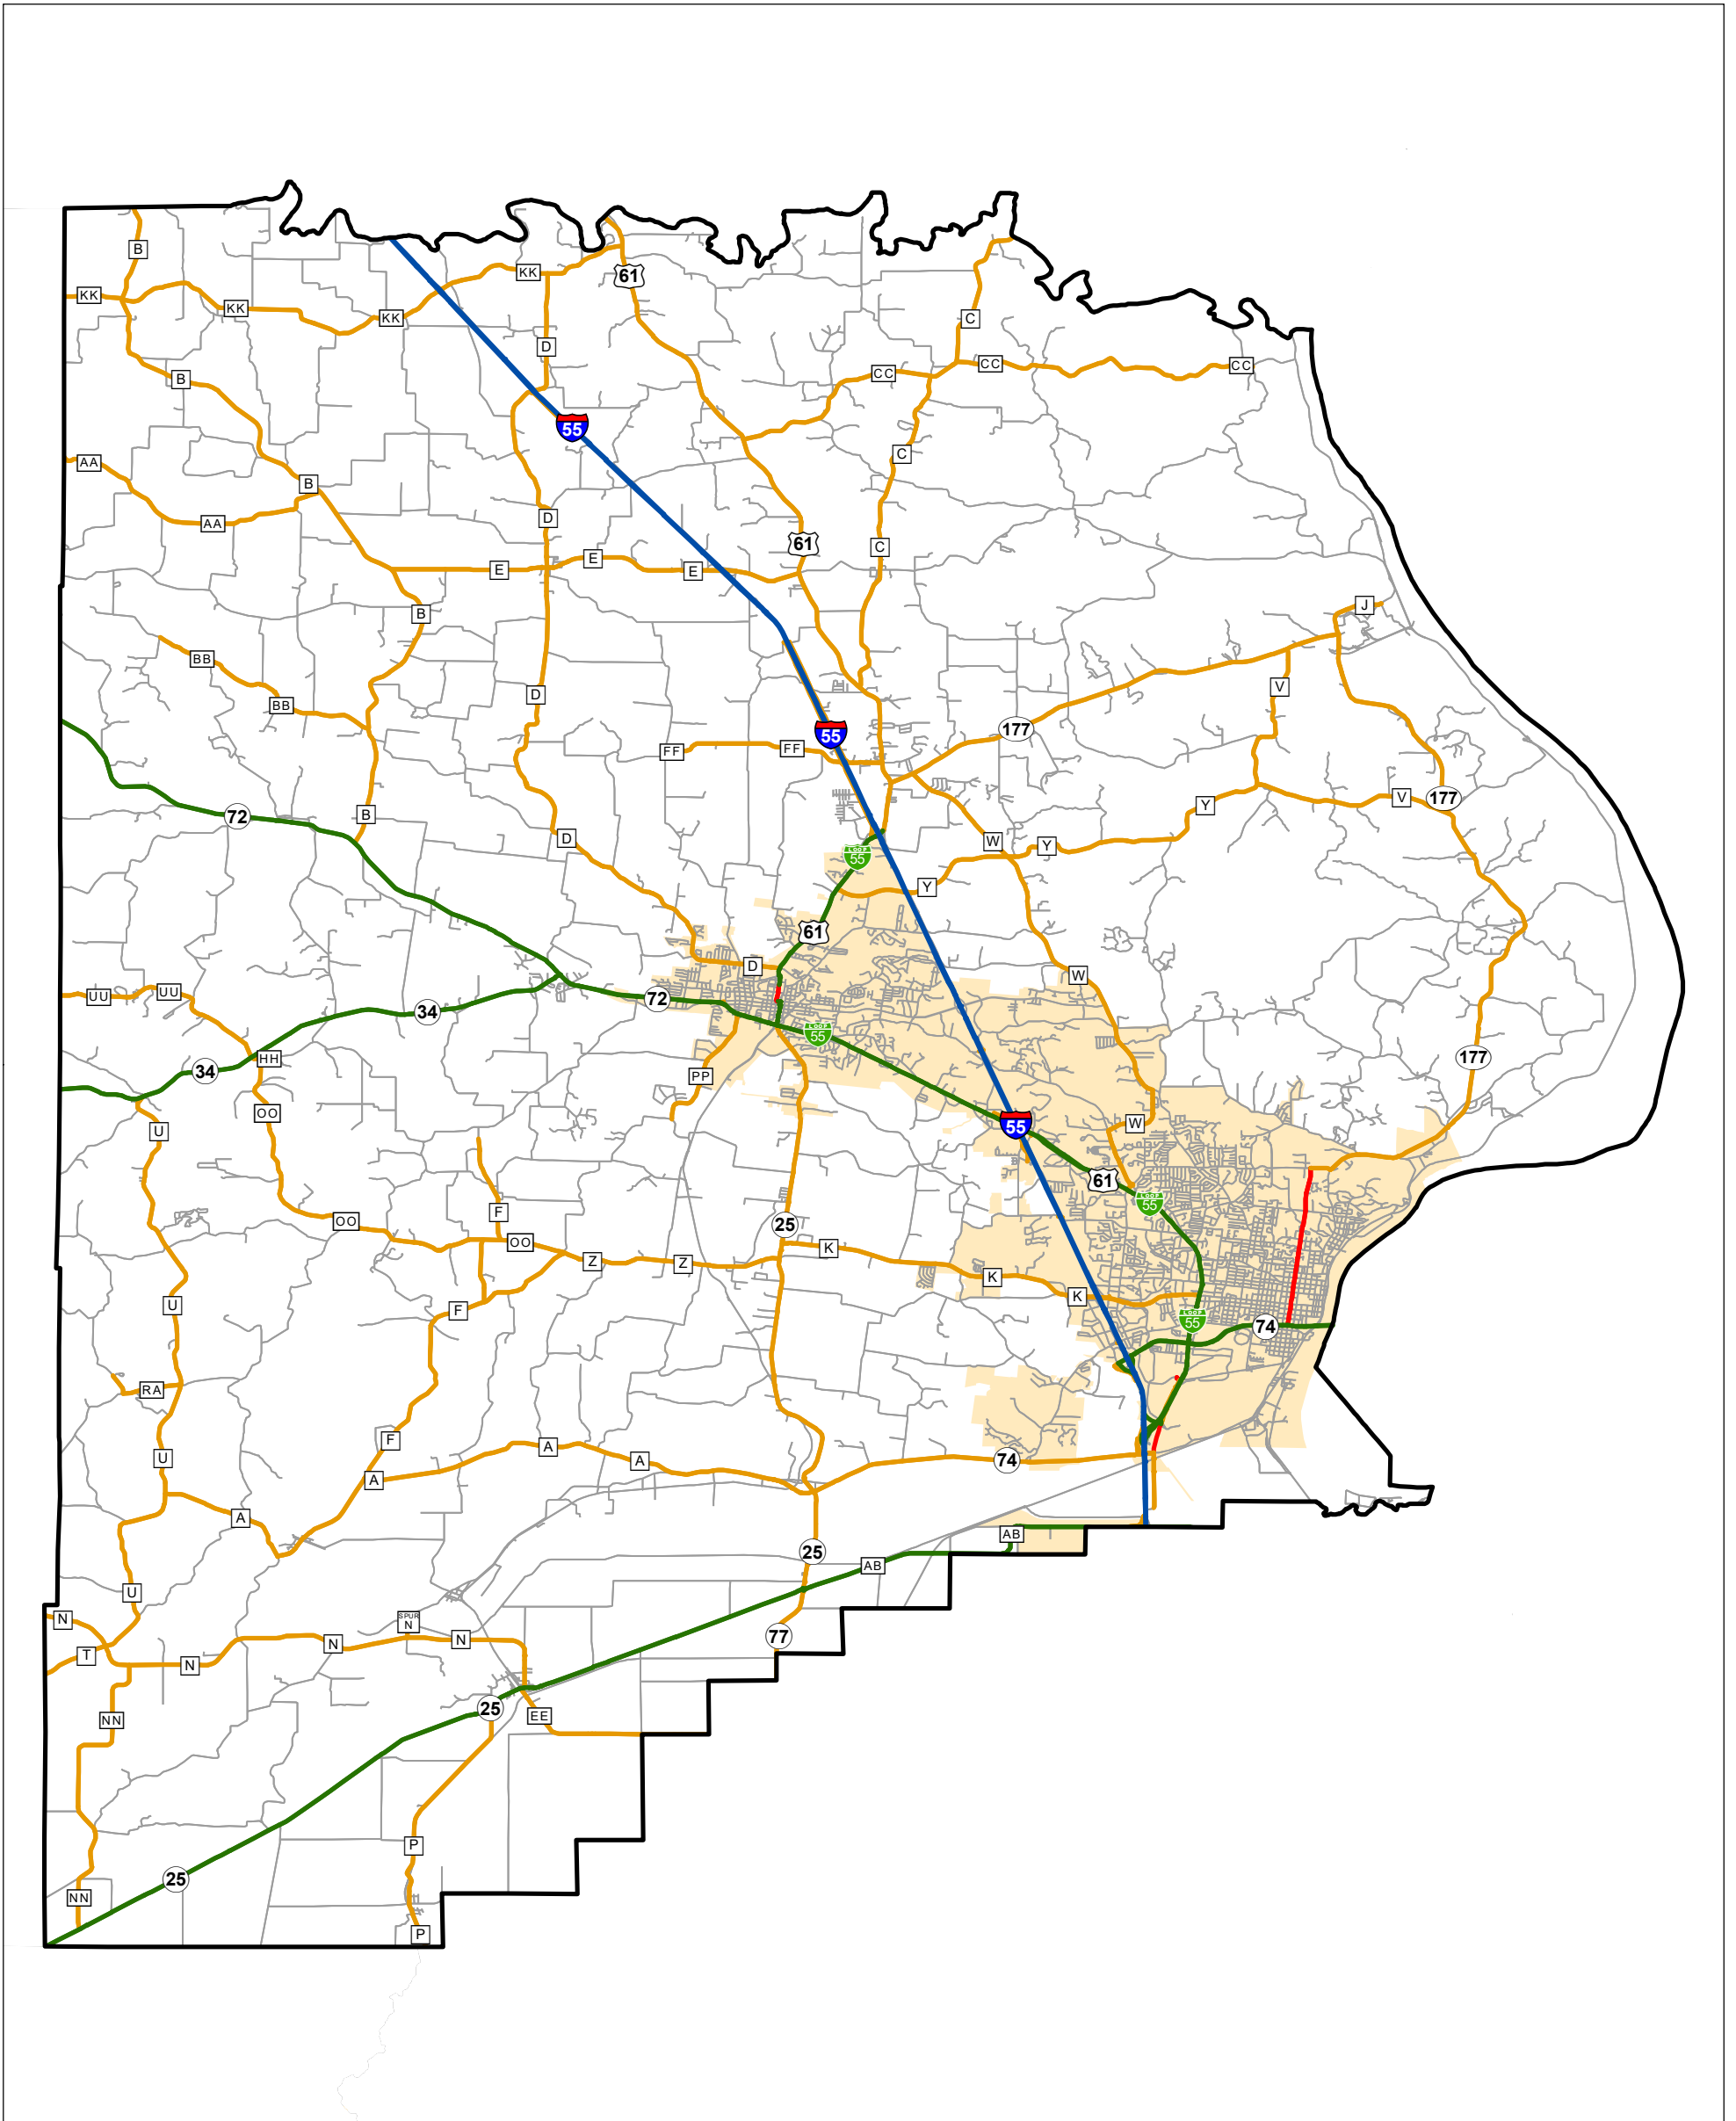

State System Classification

CAPE GIRARDEAU COUNTY MISSOURI

State System Class	Miles
Interstate	27.252
Primary	59.329
Supplementary	243.504
State Marked - NOS	
Other Roads	
Urban Area	

Transportation Planning
 105 W. Capitol Ave.
 Jefferson City, MO 65102
 Phone (573) 526-5478
 Fax (573) 526-8052

April 2024