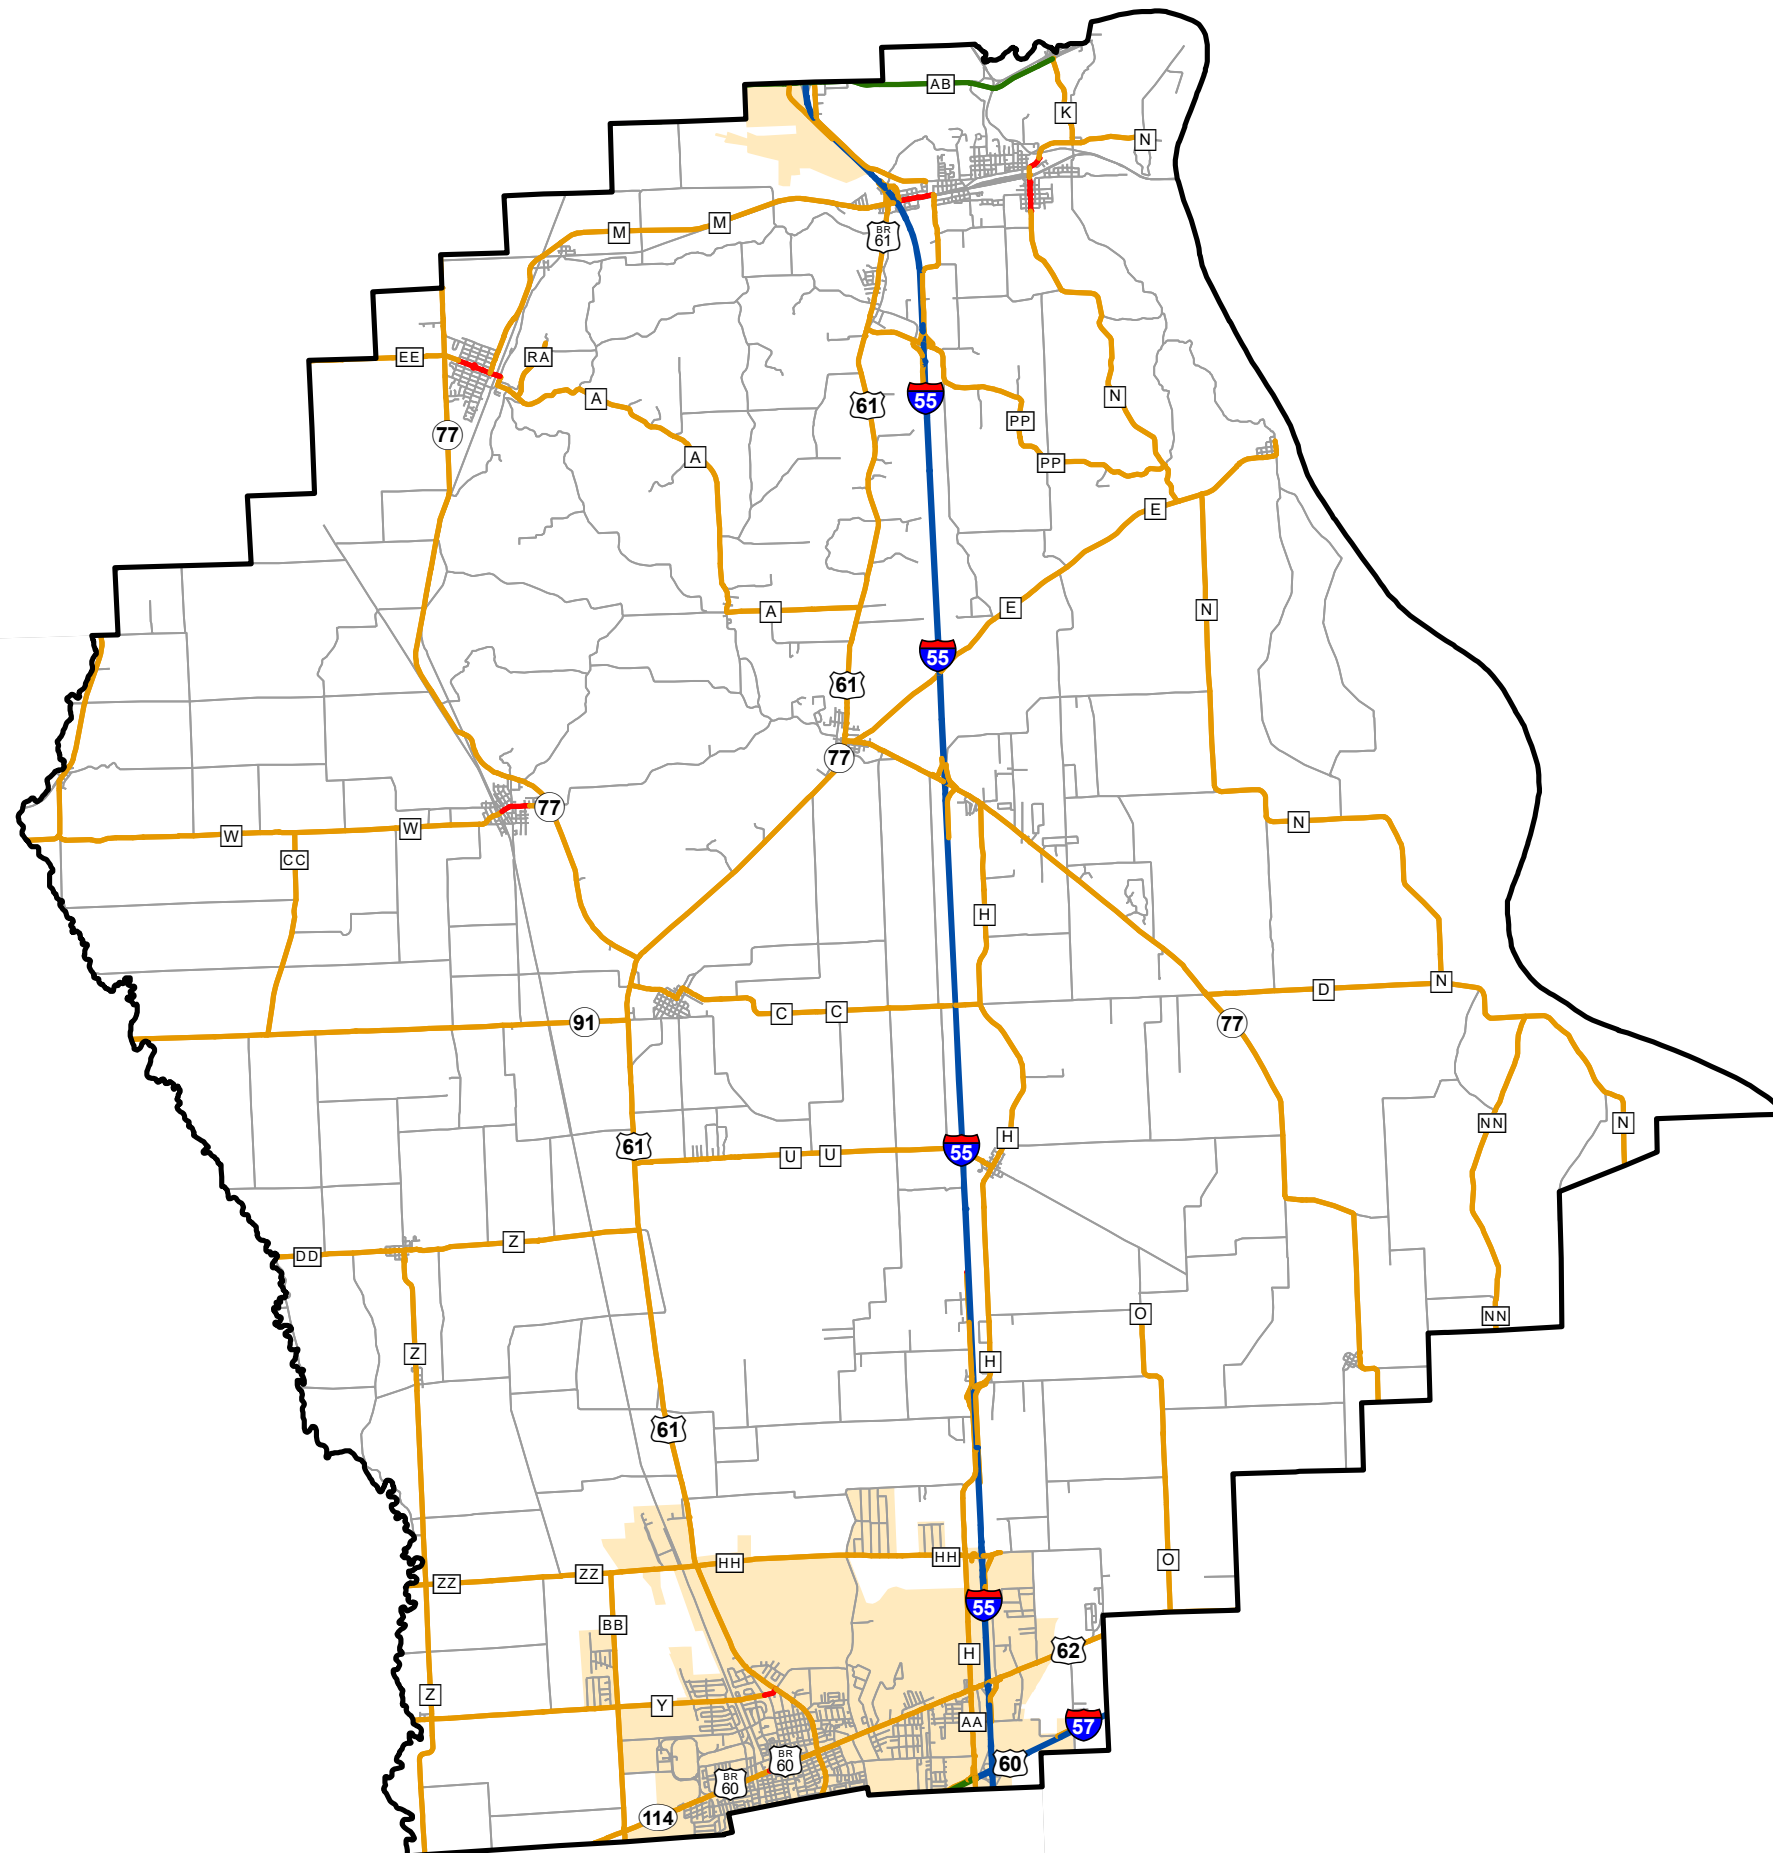

# State System Classification

## SCOTT COUNTY MISSOURI

State System Class	Miles
Interstate	28.309
Primary	4.45
Supplementary	226.031
State Marked - NOS	
Other Roads	
Urban Area	

105 W. Capitol Ave.  
Jefferson City, MO 65102  
Phone (573) 526-5478  
Fax (573) 526-8052