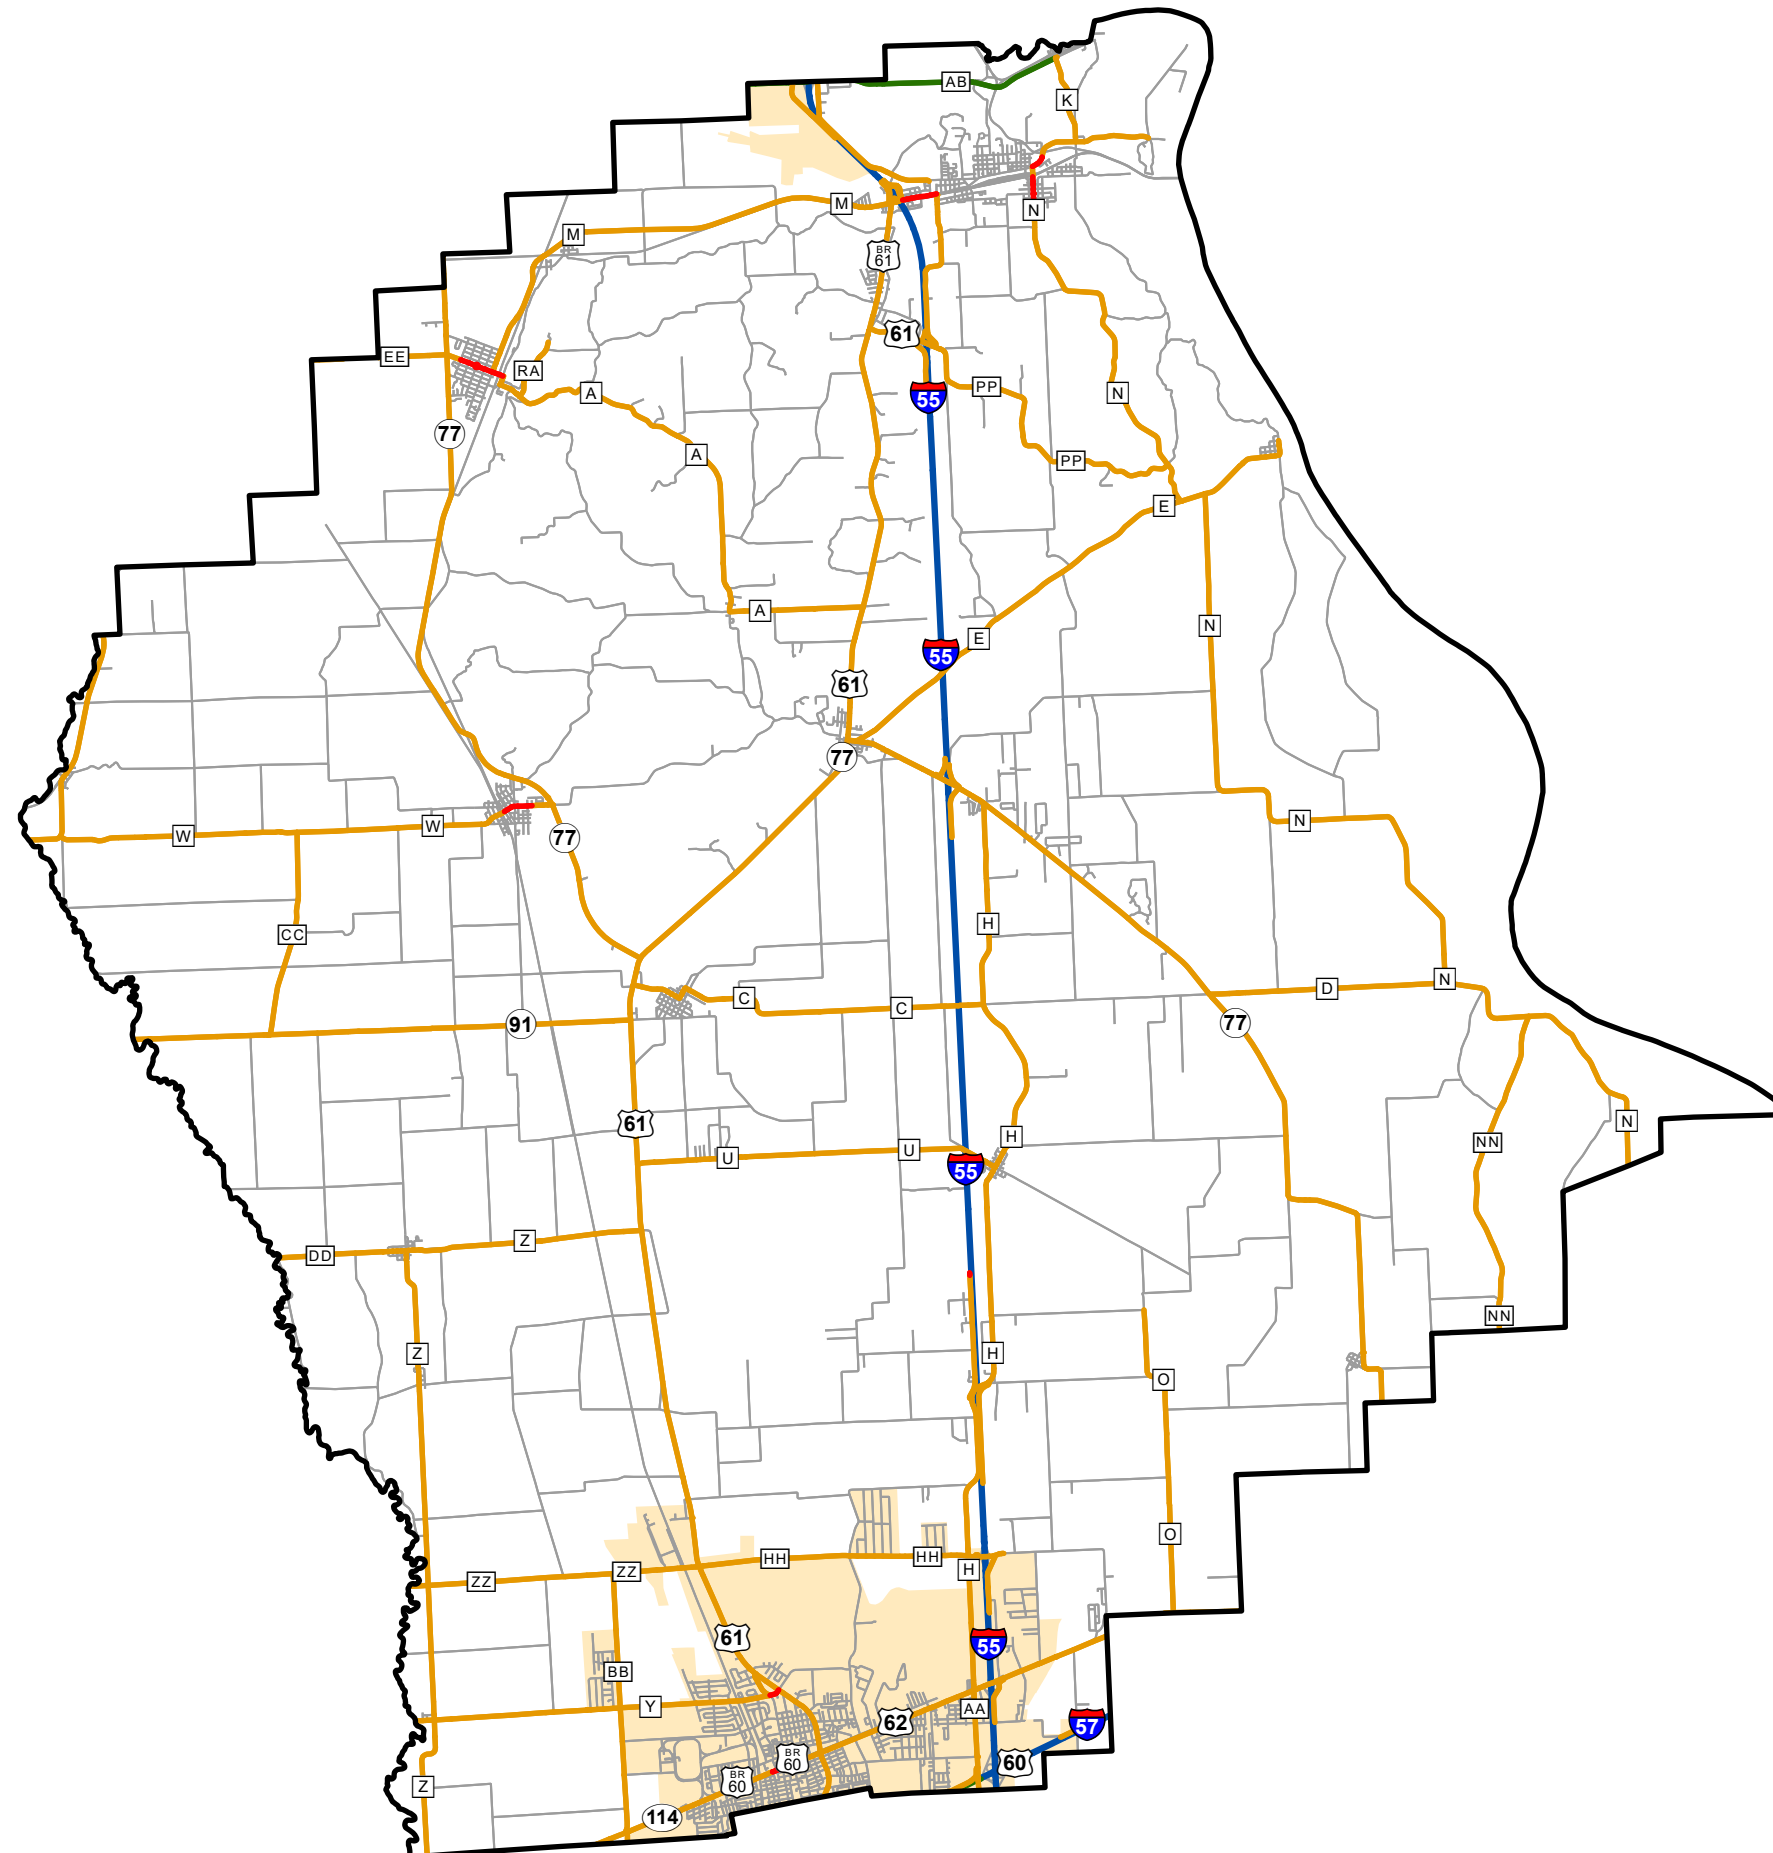

State System Classification

SCOTT COUNTY MISSOURI

State System Class	Miles
Interstate	28.309
Primary	4.45
Supplementary	226.031
State Marked - NOS	
Other Roads	
Urban Area	

105 W. Capitol Ave.
Jefferson City, MO 65102
Phone (573) 526-5478
Fax (573) 526-8052