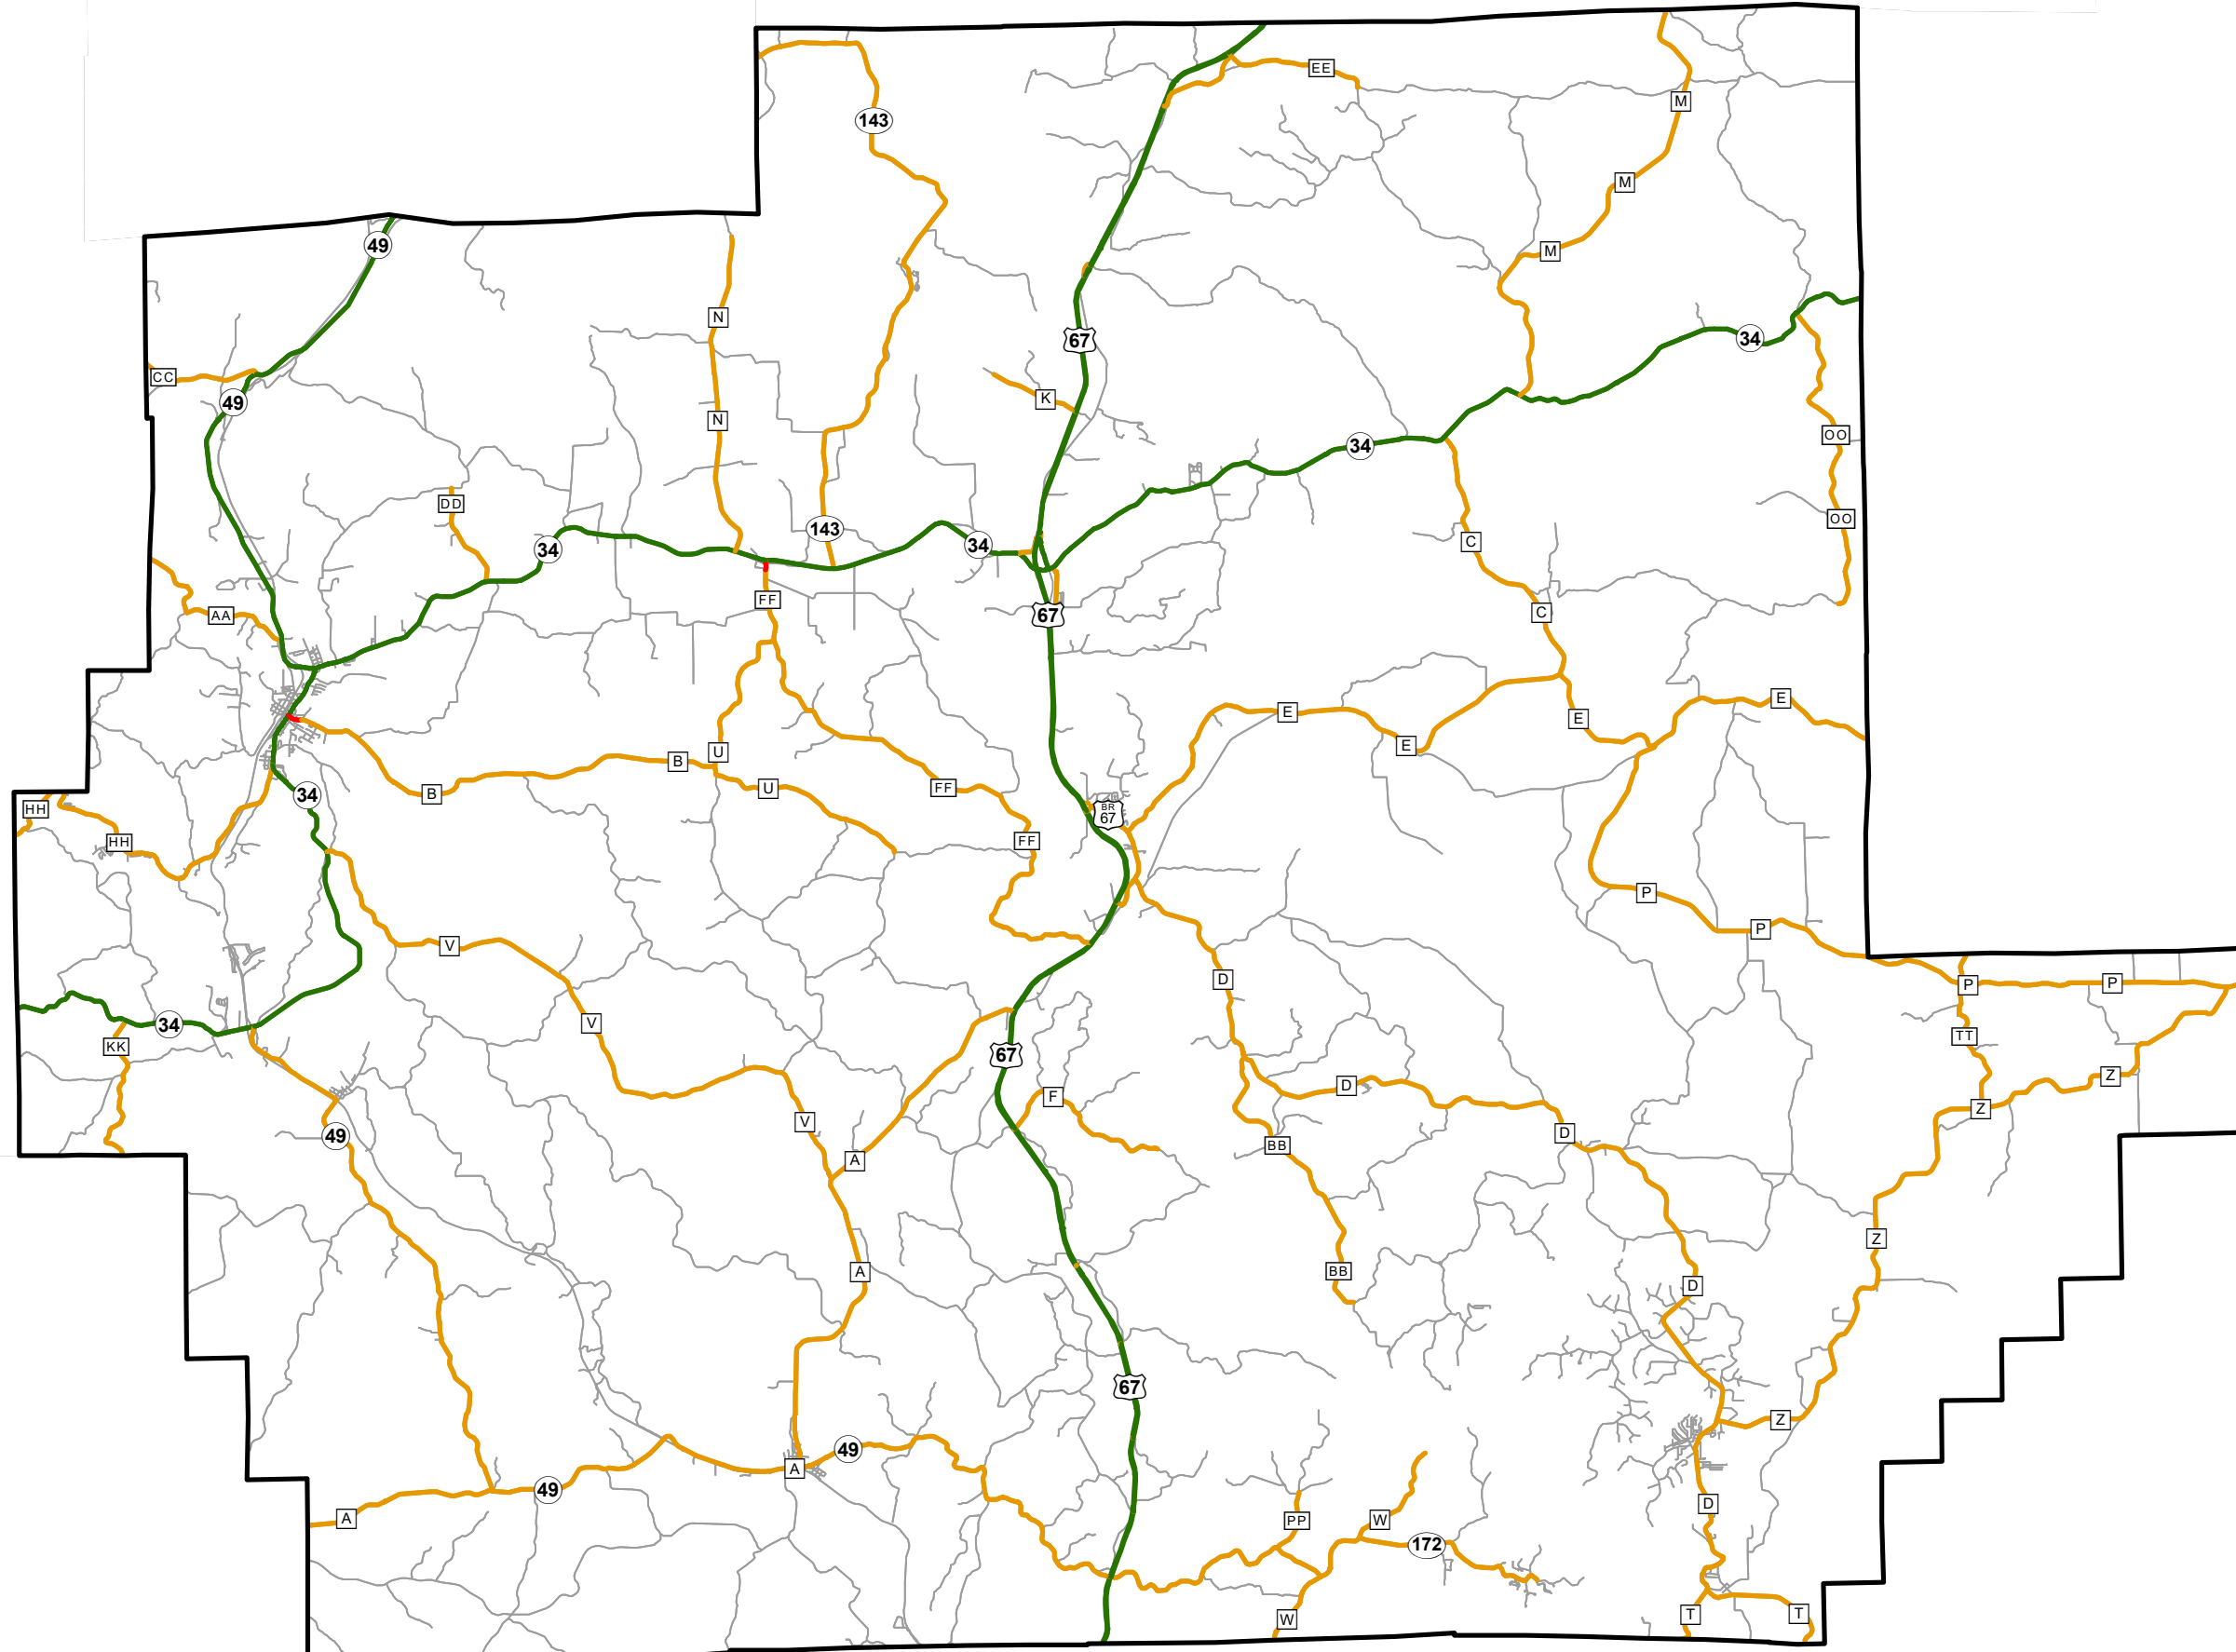

# State System Classification

## WAYNE COUNTY MISSOURI

State System Class	Miles
Interstate	0
Primary	81.755
Supplementary	226.299
State Marked - NOS	
Other Roads	
Urban Area	

105 W. Capitol Ave.  
Jefferson City, MO 65102  
Phone (573) 526-5478  
Fax (573) 526-8052