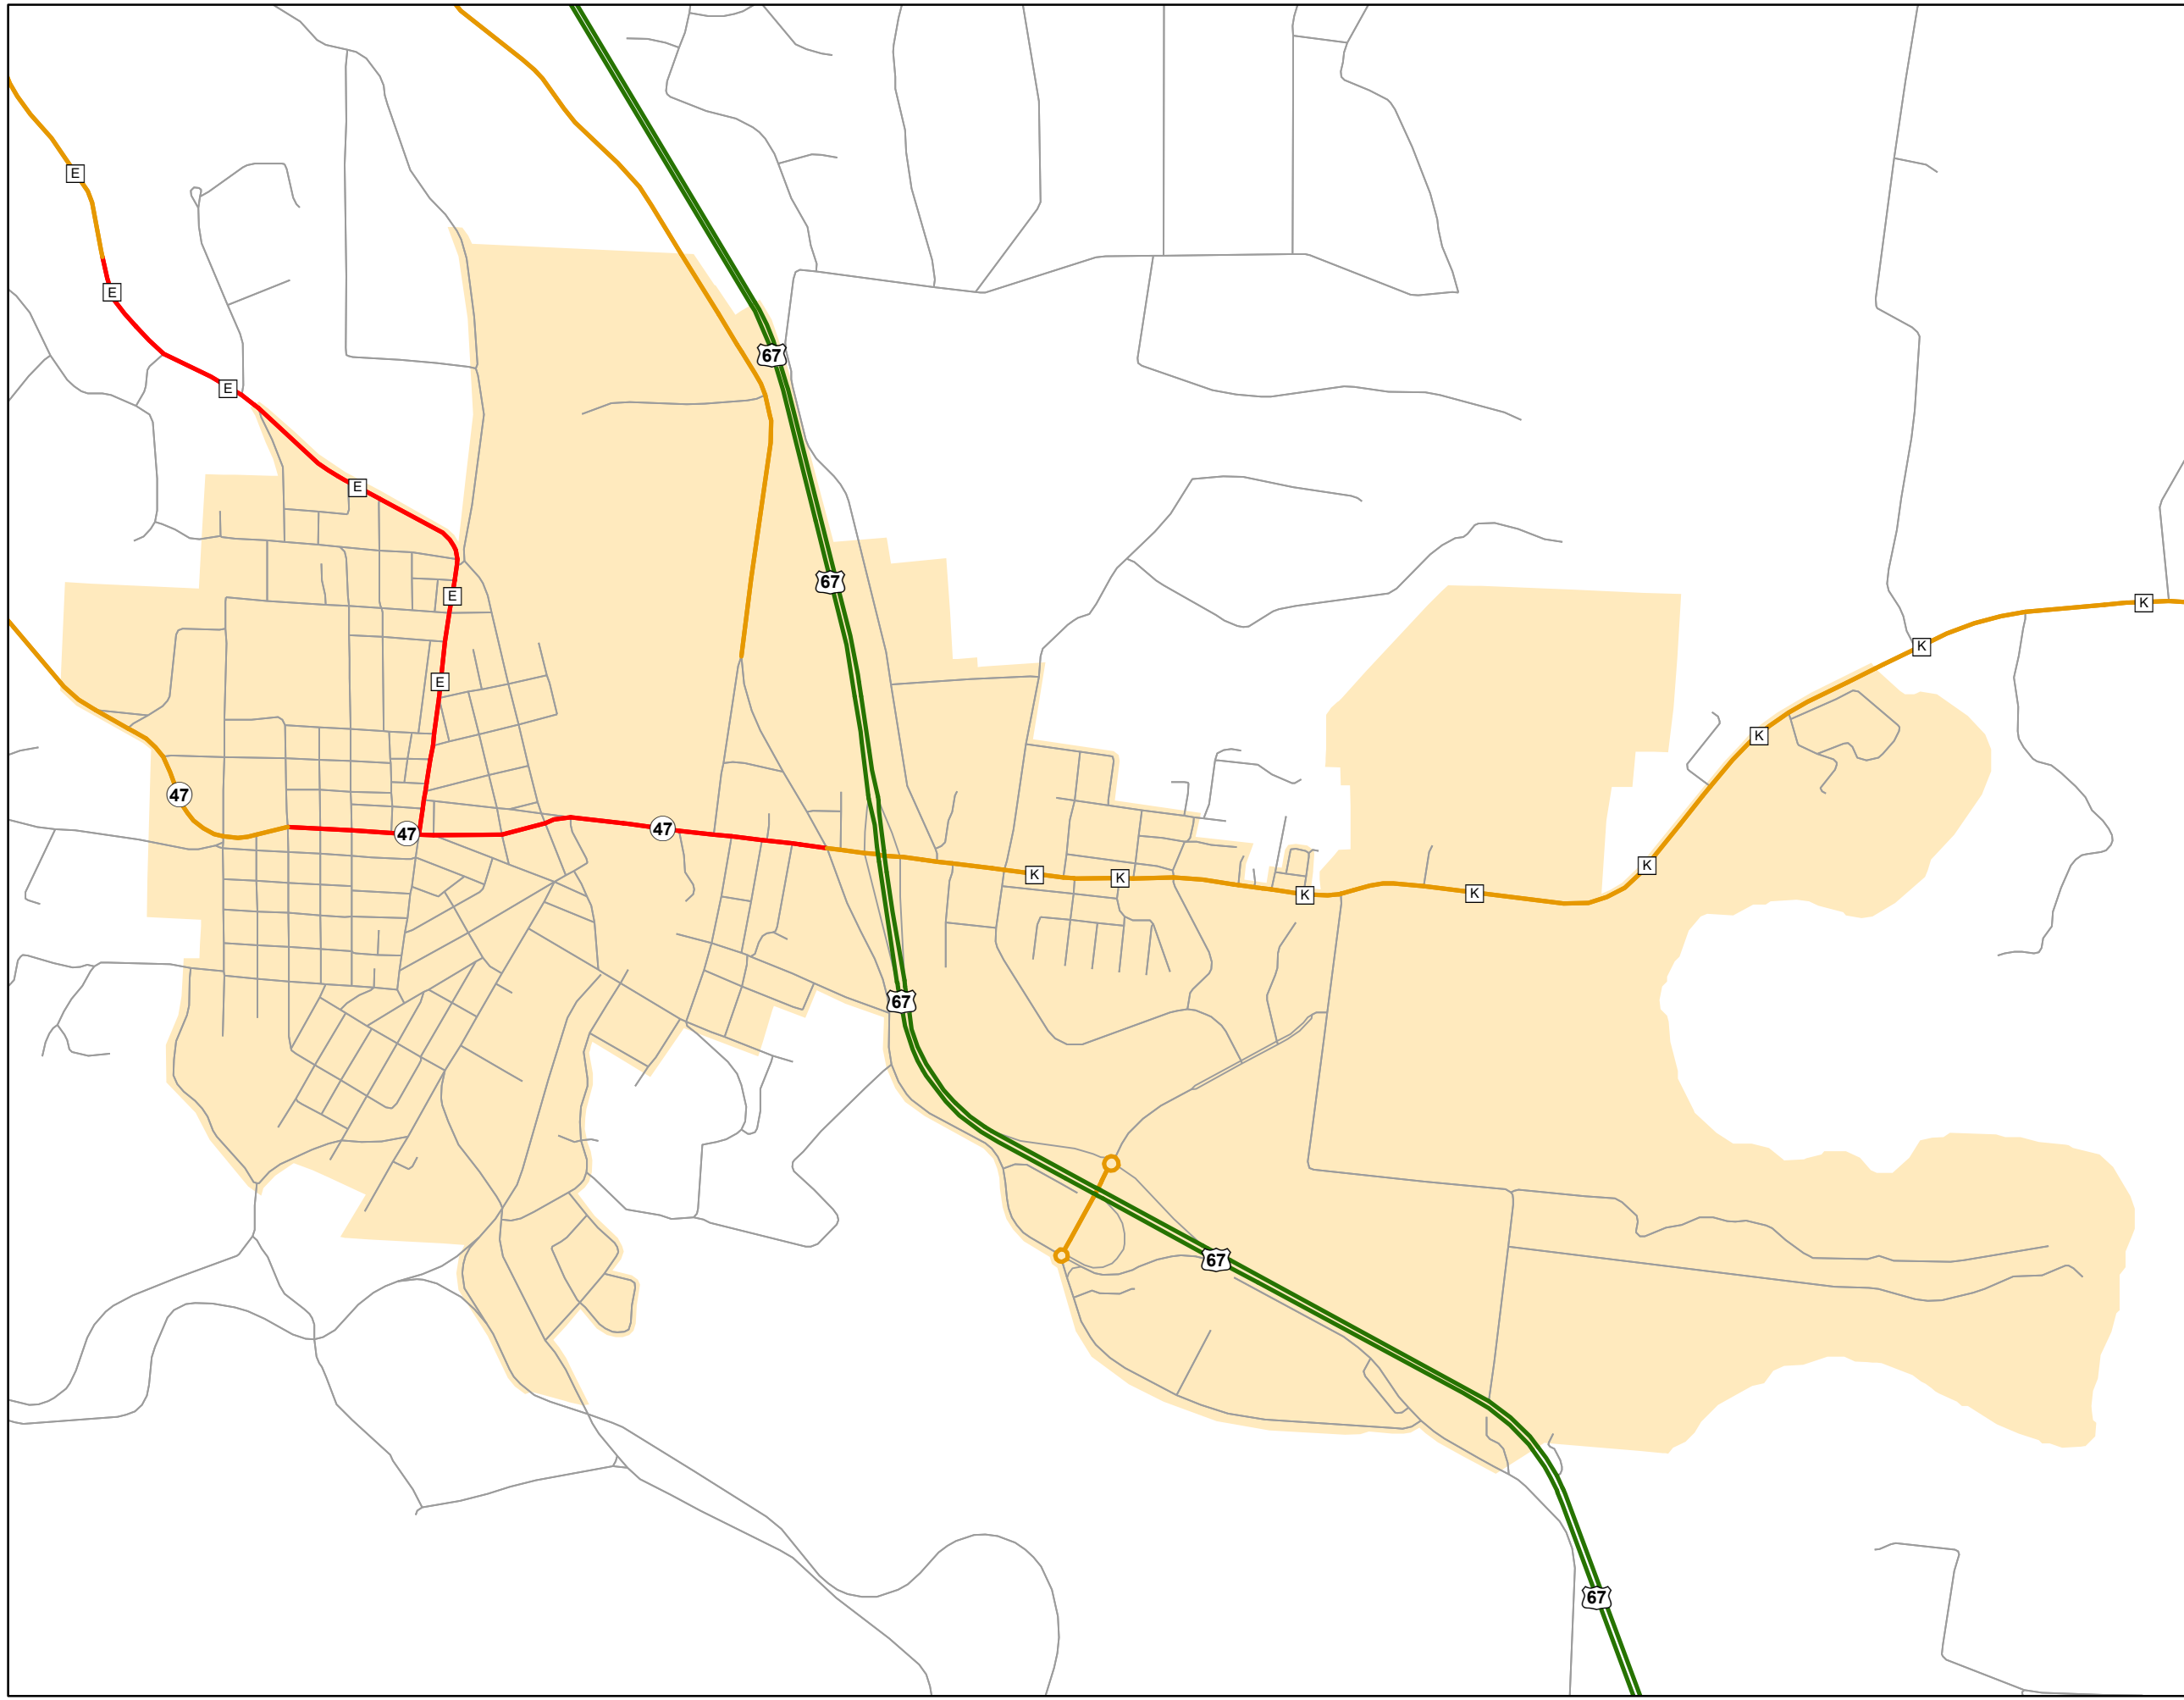

State System Urban Area

**BONNE TERRE
MISSOURI**

State System Class	Miles
Interstate	0
Primary	3.042
Supplementary	4.038
State Marked - NOS	
Other Roads	
Urban Area	

105 W. Capitol Ave.
Jefferson City, MO 65102
Phone (573) 526-5478
Fax (573) 526-8052

April 2024