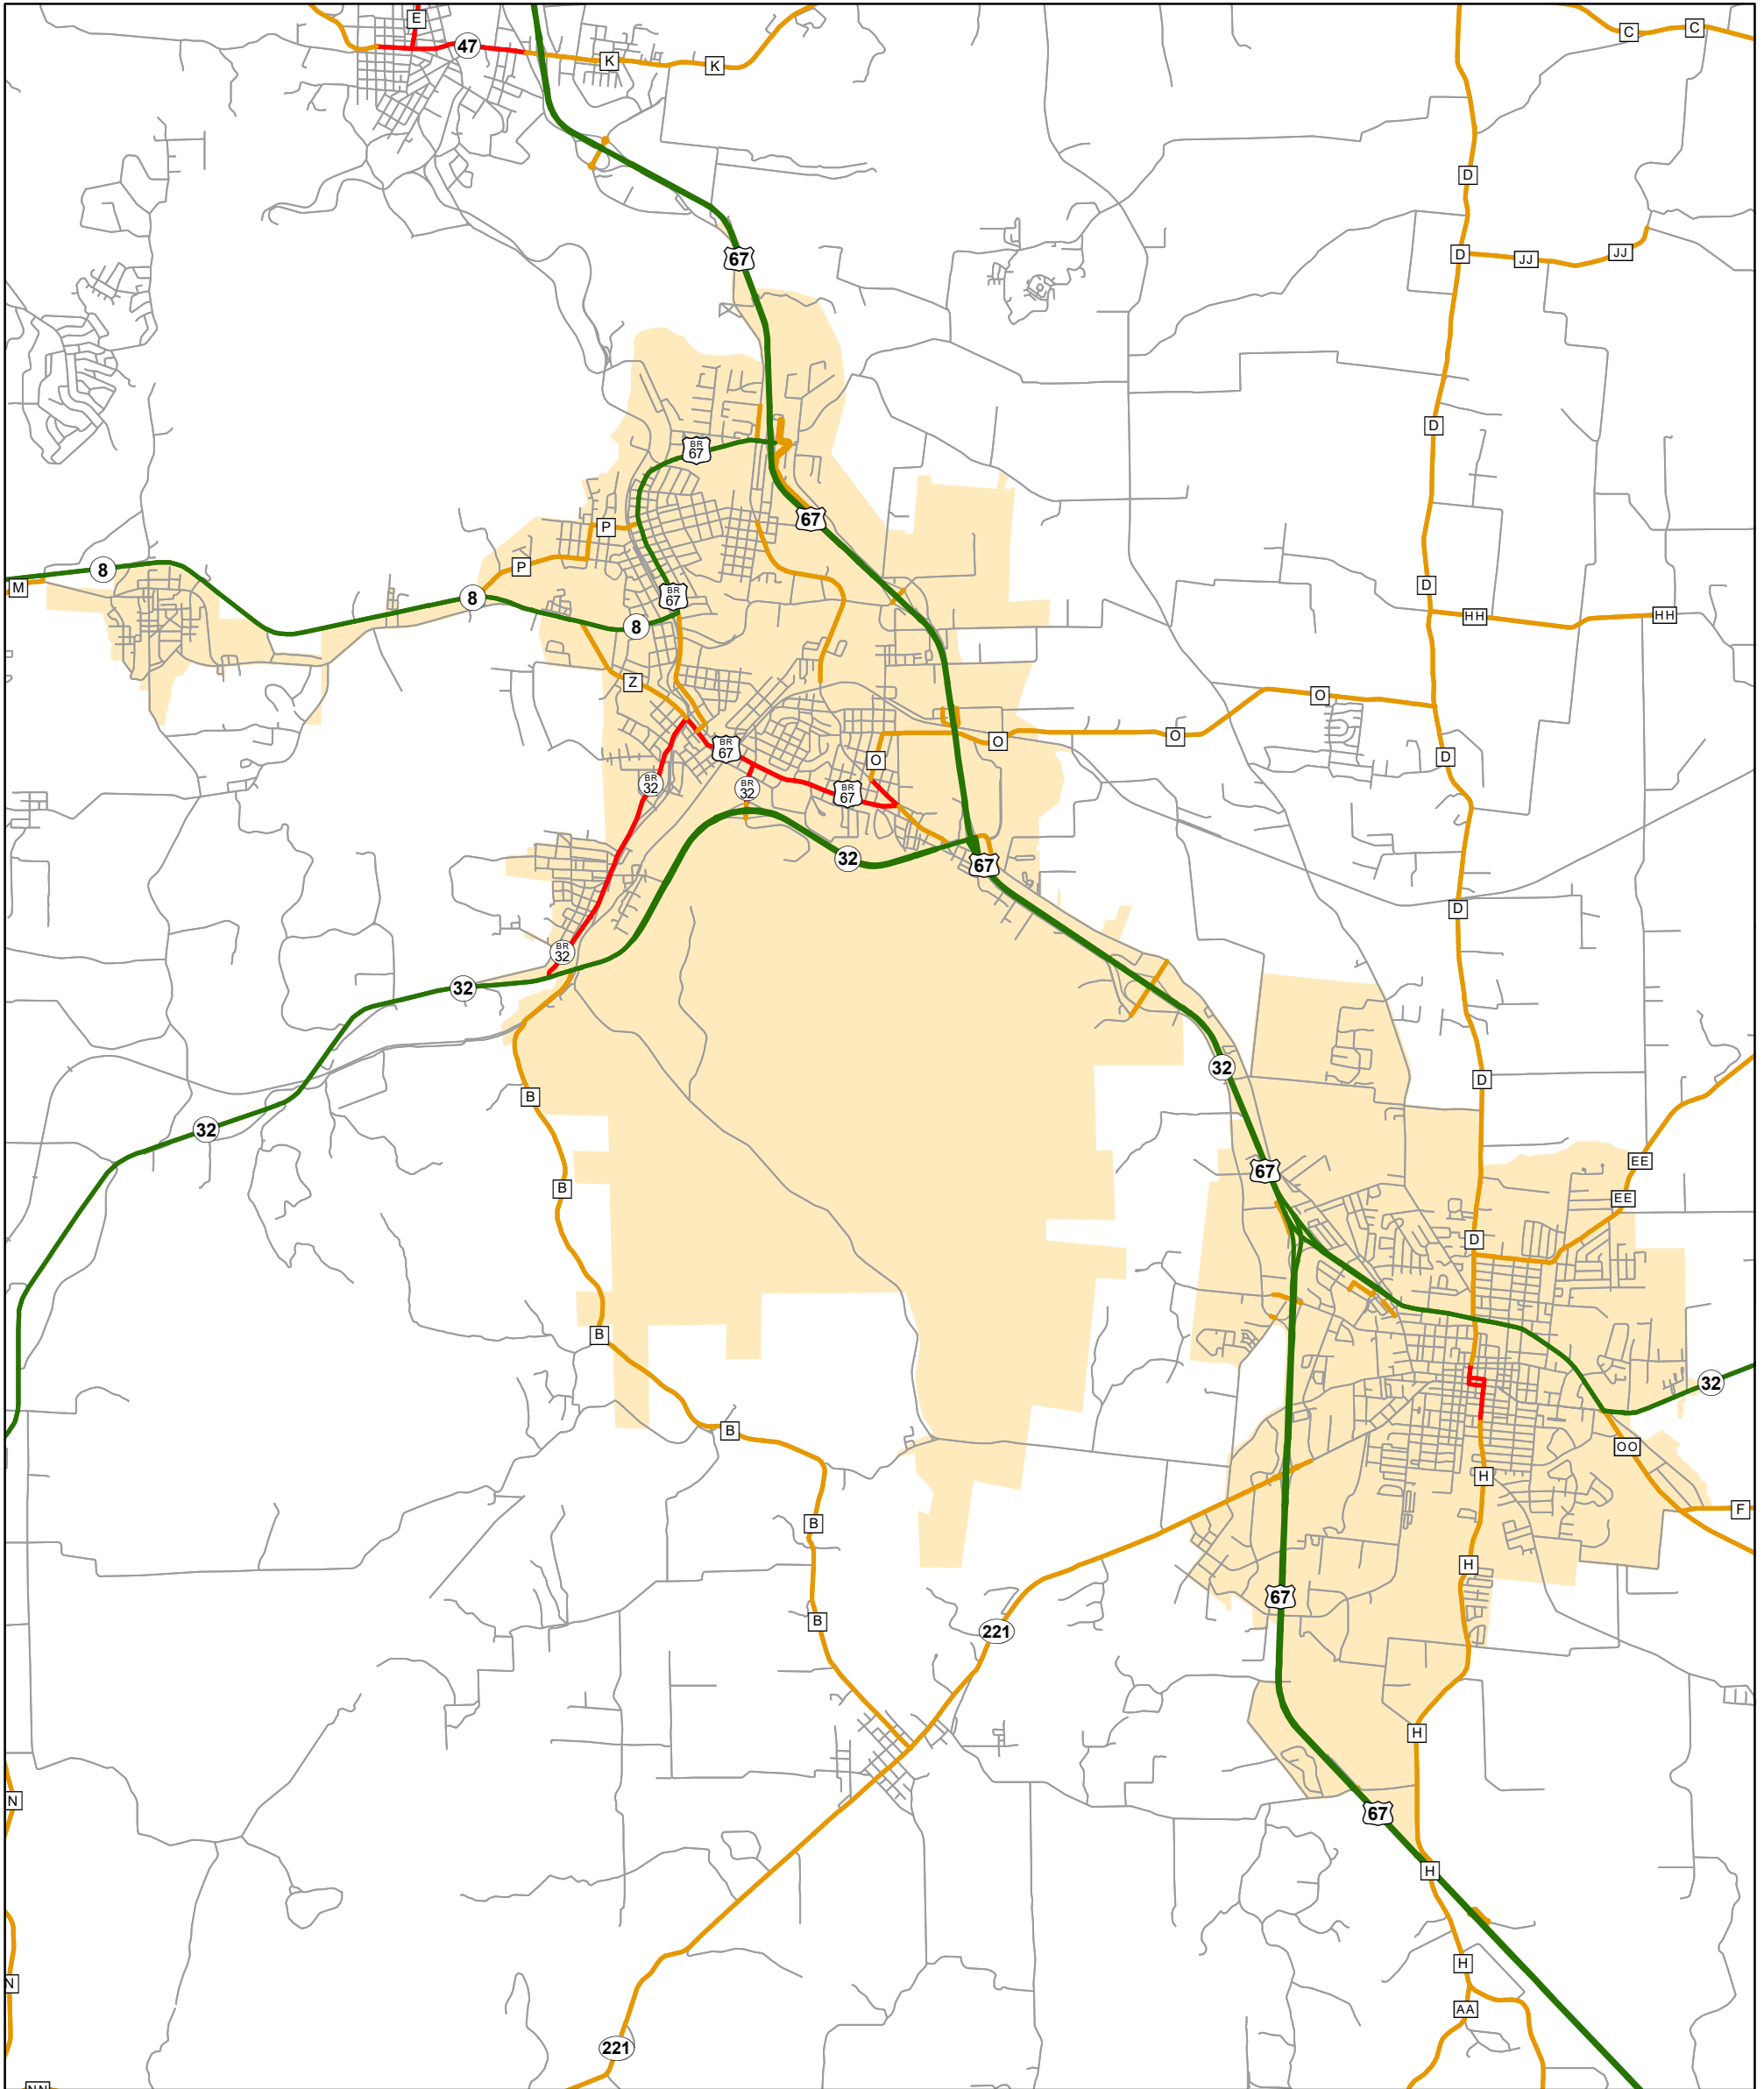

State System Urban Area

FARMINGTON, MISSOURI

105 W. Capitol Ave.
Jefferson City, MO 65102
Phone (573) 526-5478
Fax (573) 526-8052

April 2024

State System Class	Miles
Interstate	0
Primary	27.732
Supplementary	20.976
State Marked - NOS	
Other Roads	
Urban Area	