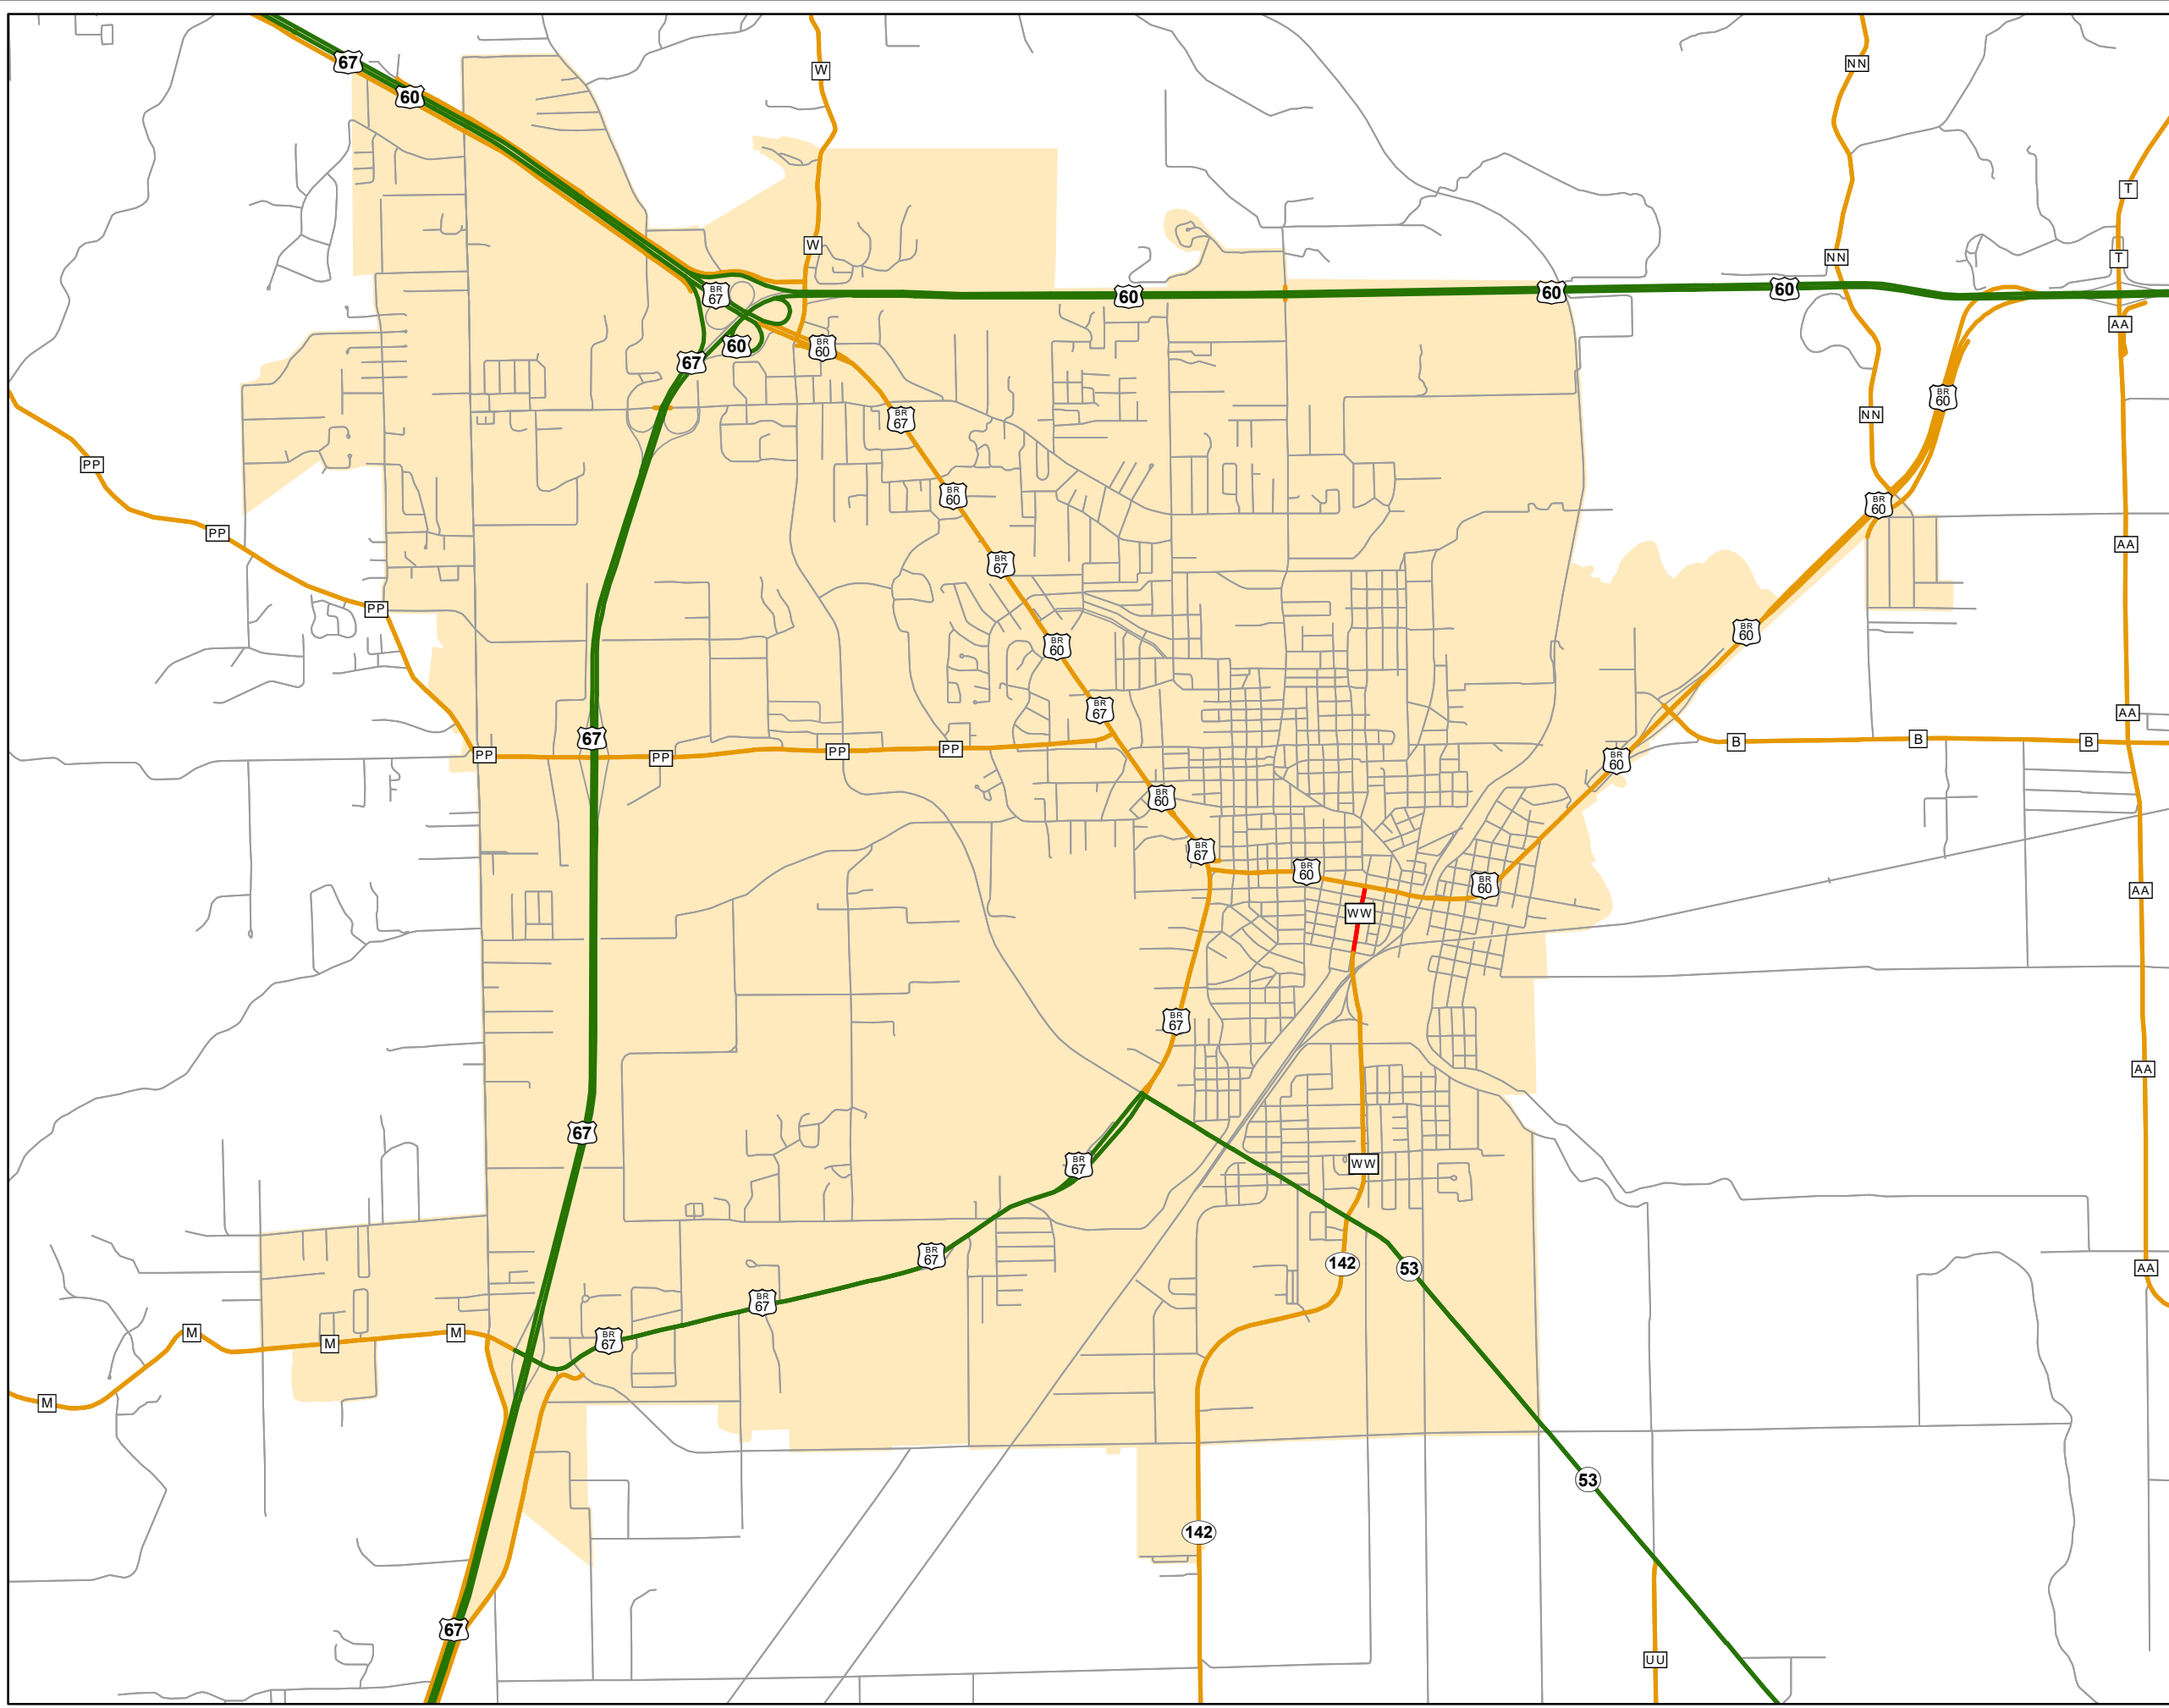

State System Urban Area

POPLAR BLUFF MISSOURI

State System Class	Miles
Interstate	0
Primary	17.351
Supplementary	23.699
State Marked - NOS	
Other Roads	
Urban Area	

105 W. Capitol Ave.
Jefferson City, MO 65102
Phone (573) 526-5478
Fax (573) 526-8052