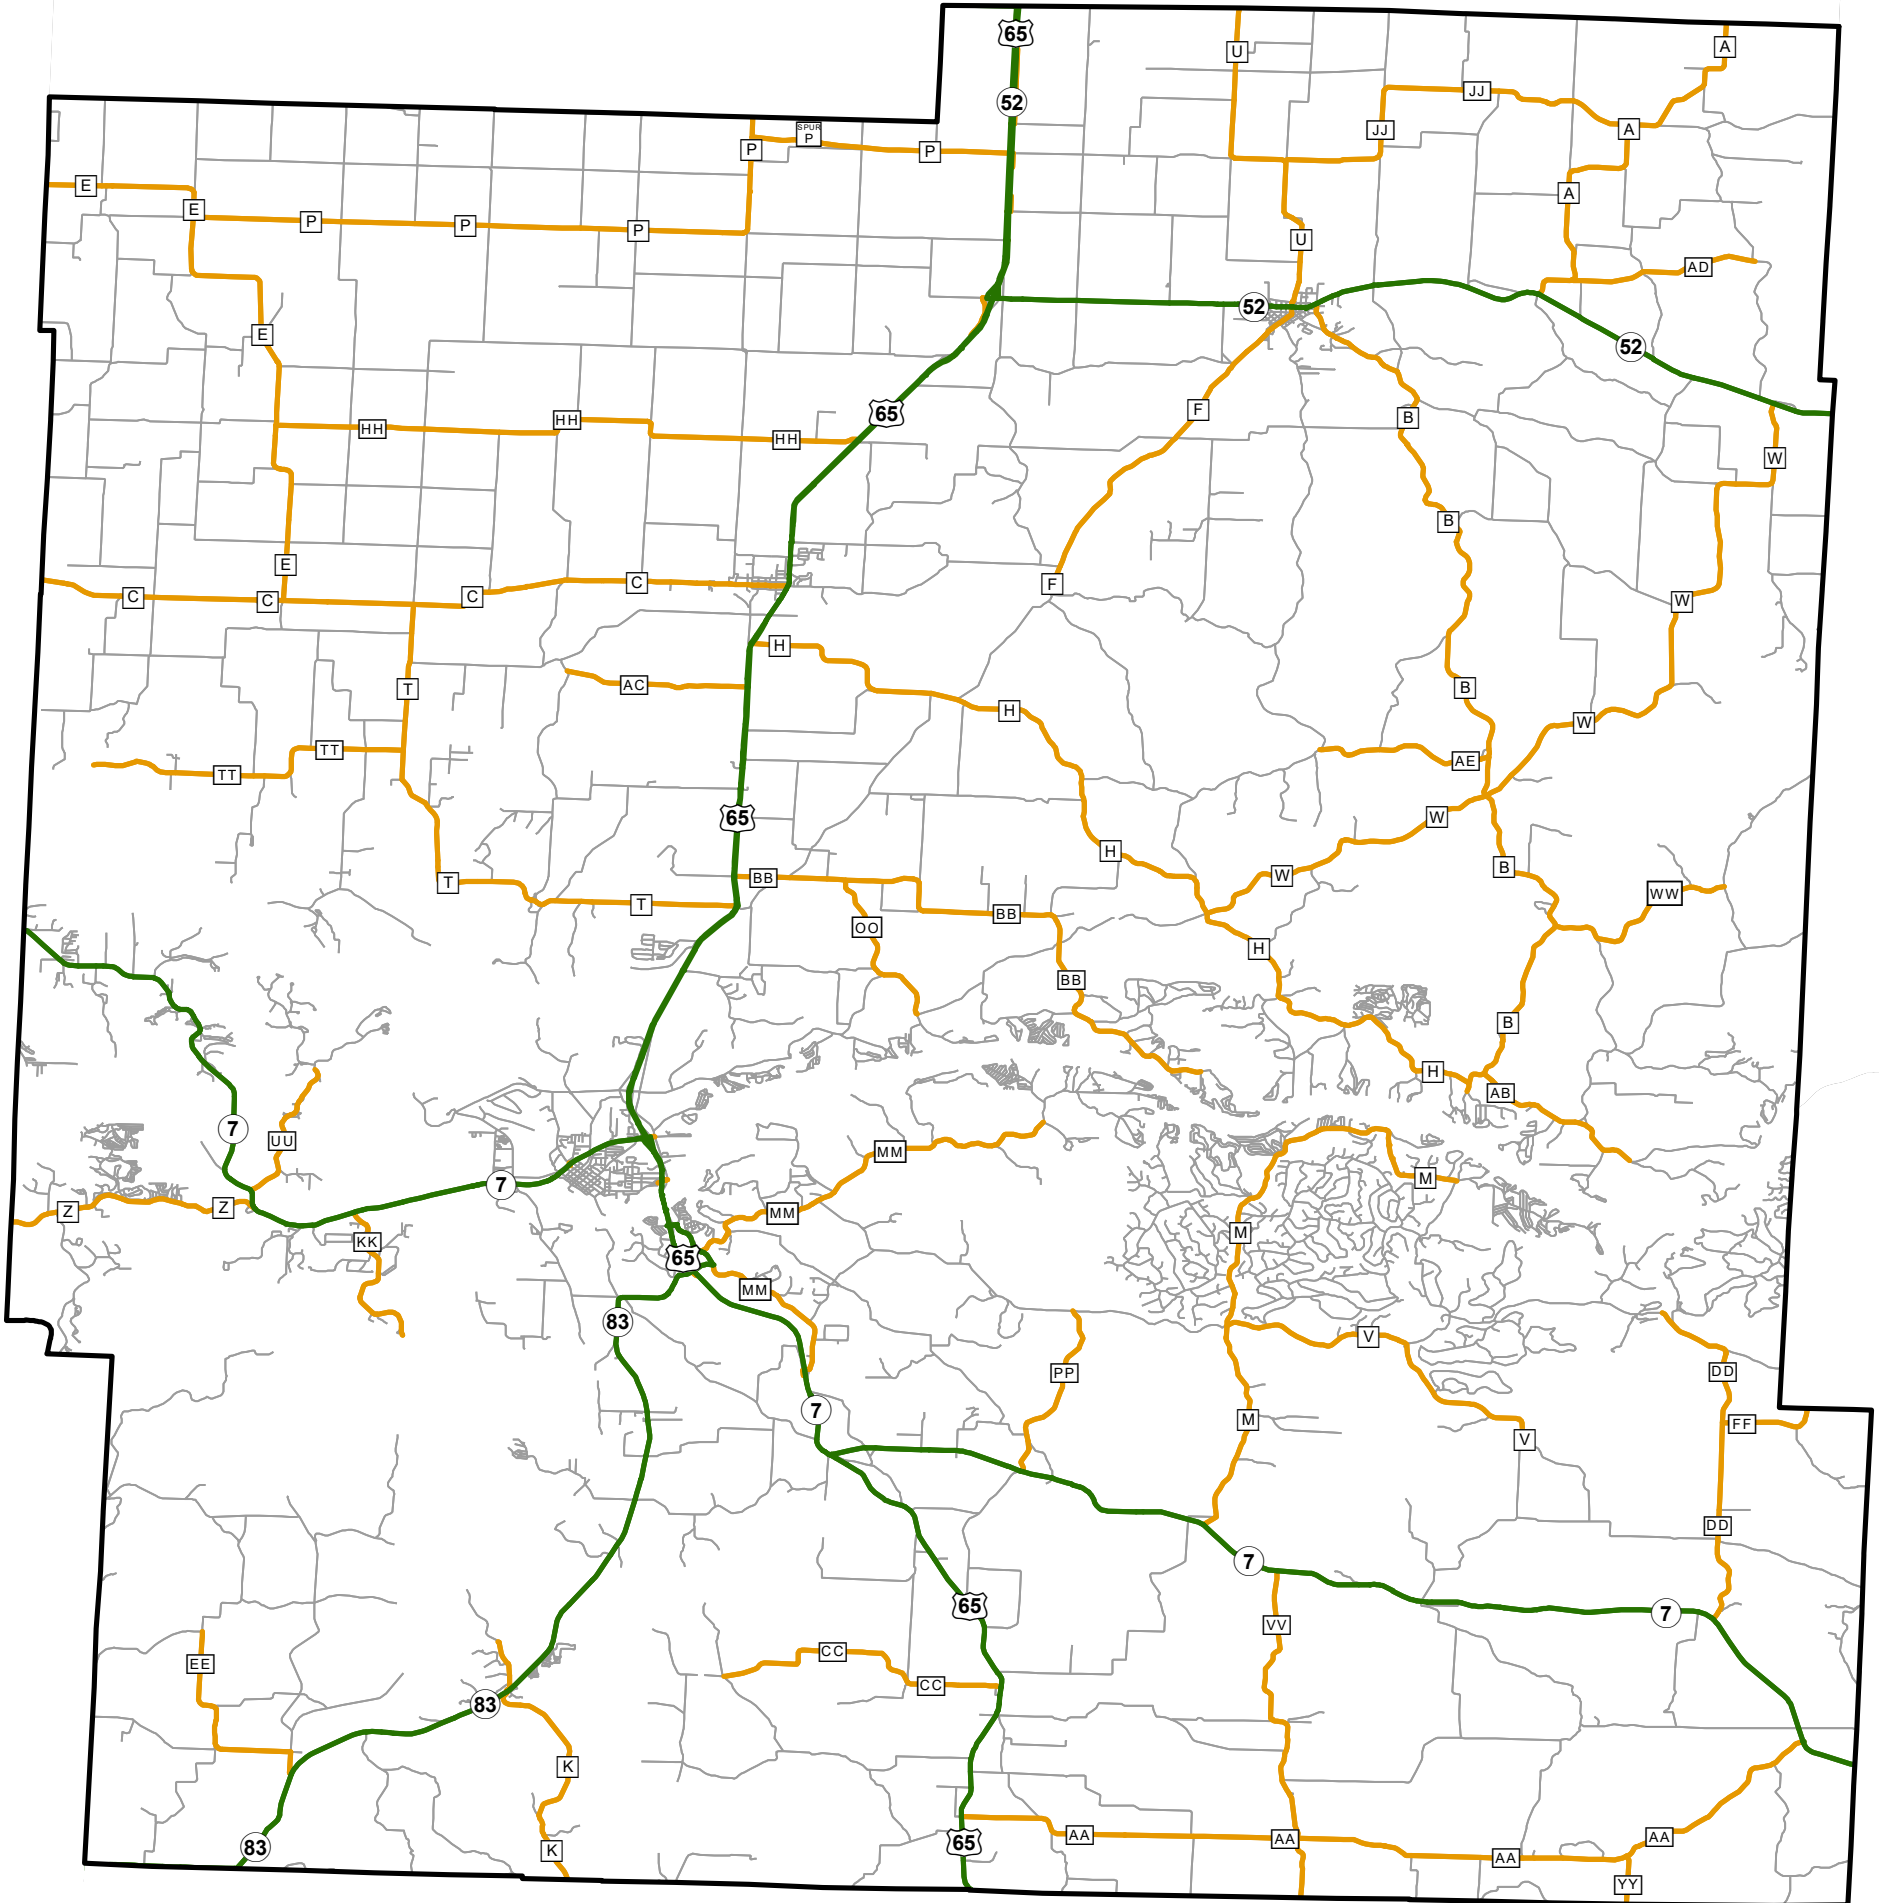

State System Classification

BENTON COUNTY MISSOURI

State System Class	Miles
Interstate	0
Primary	93.231
Supplementary	228.407
State Marked - NOS	
Other Roads	
Urban Area	

Transportation Planning
 105 W. Capitol Ave.
 Jefferson City, MO 65102
 Phone (573) 526-5478
 Fax (573) 526-8052