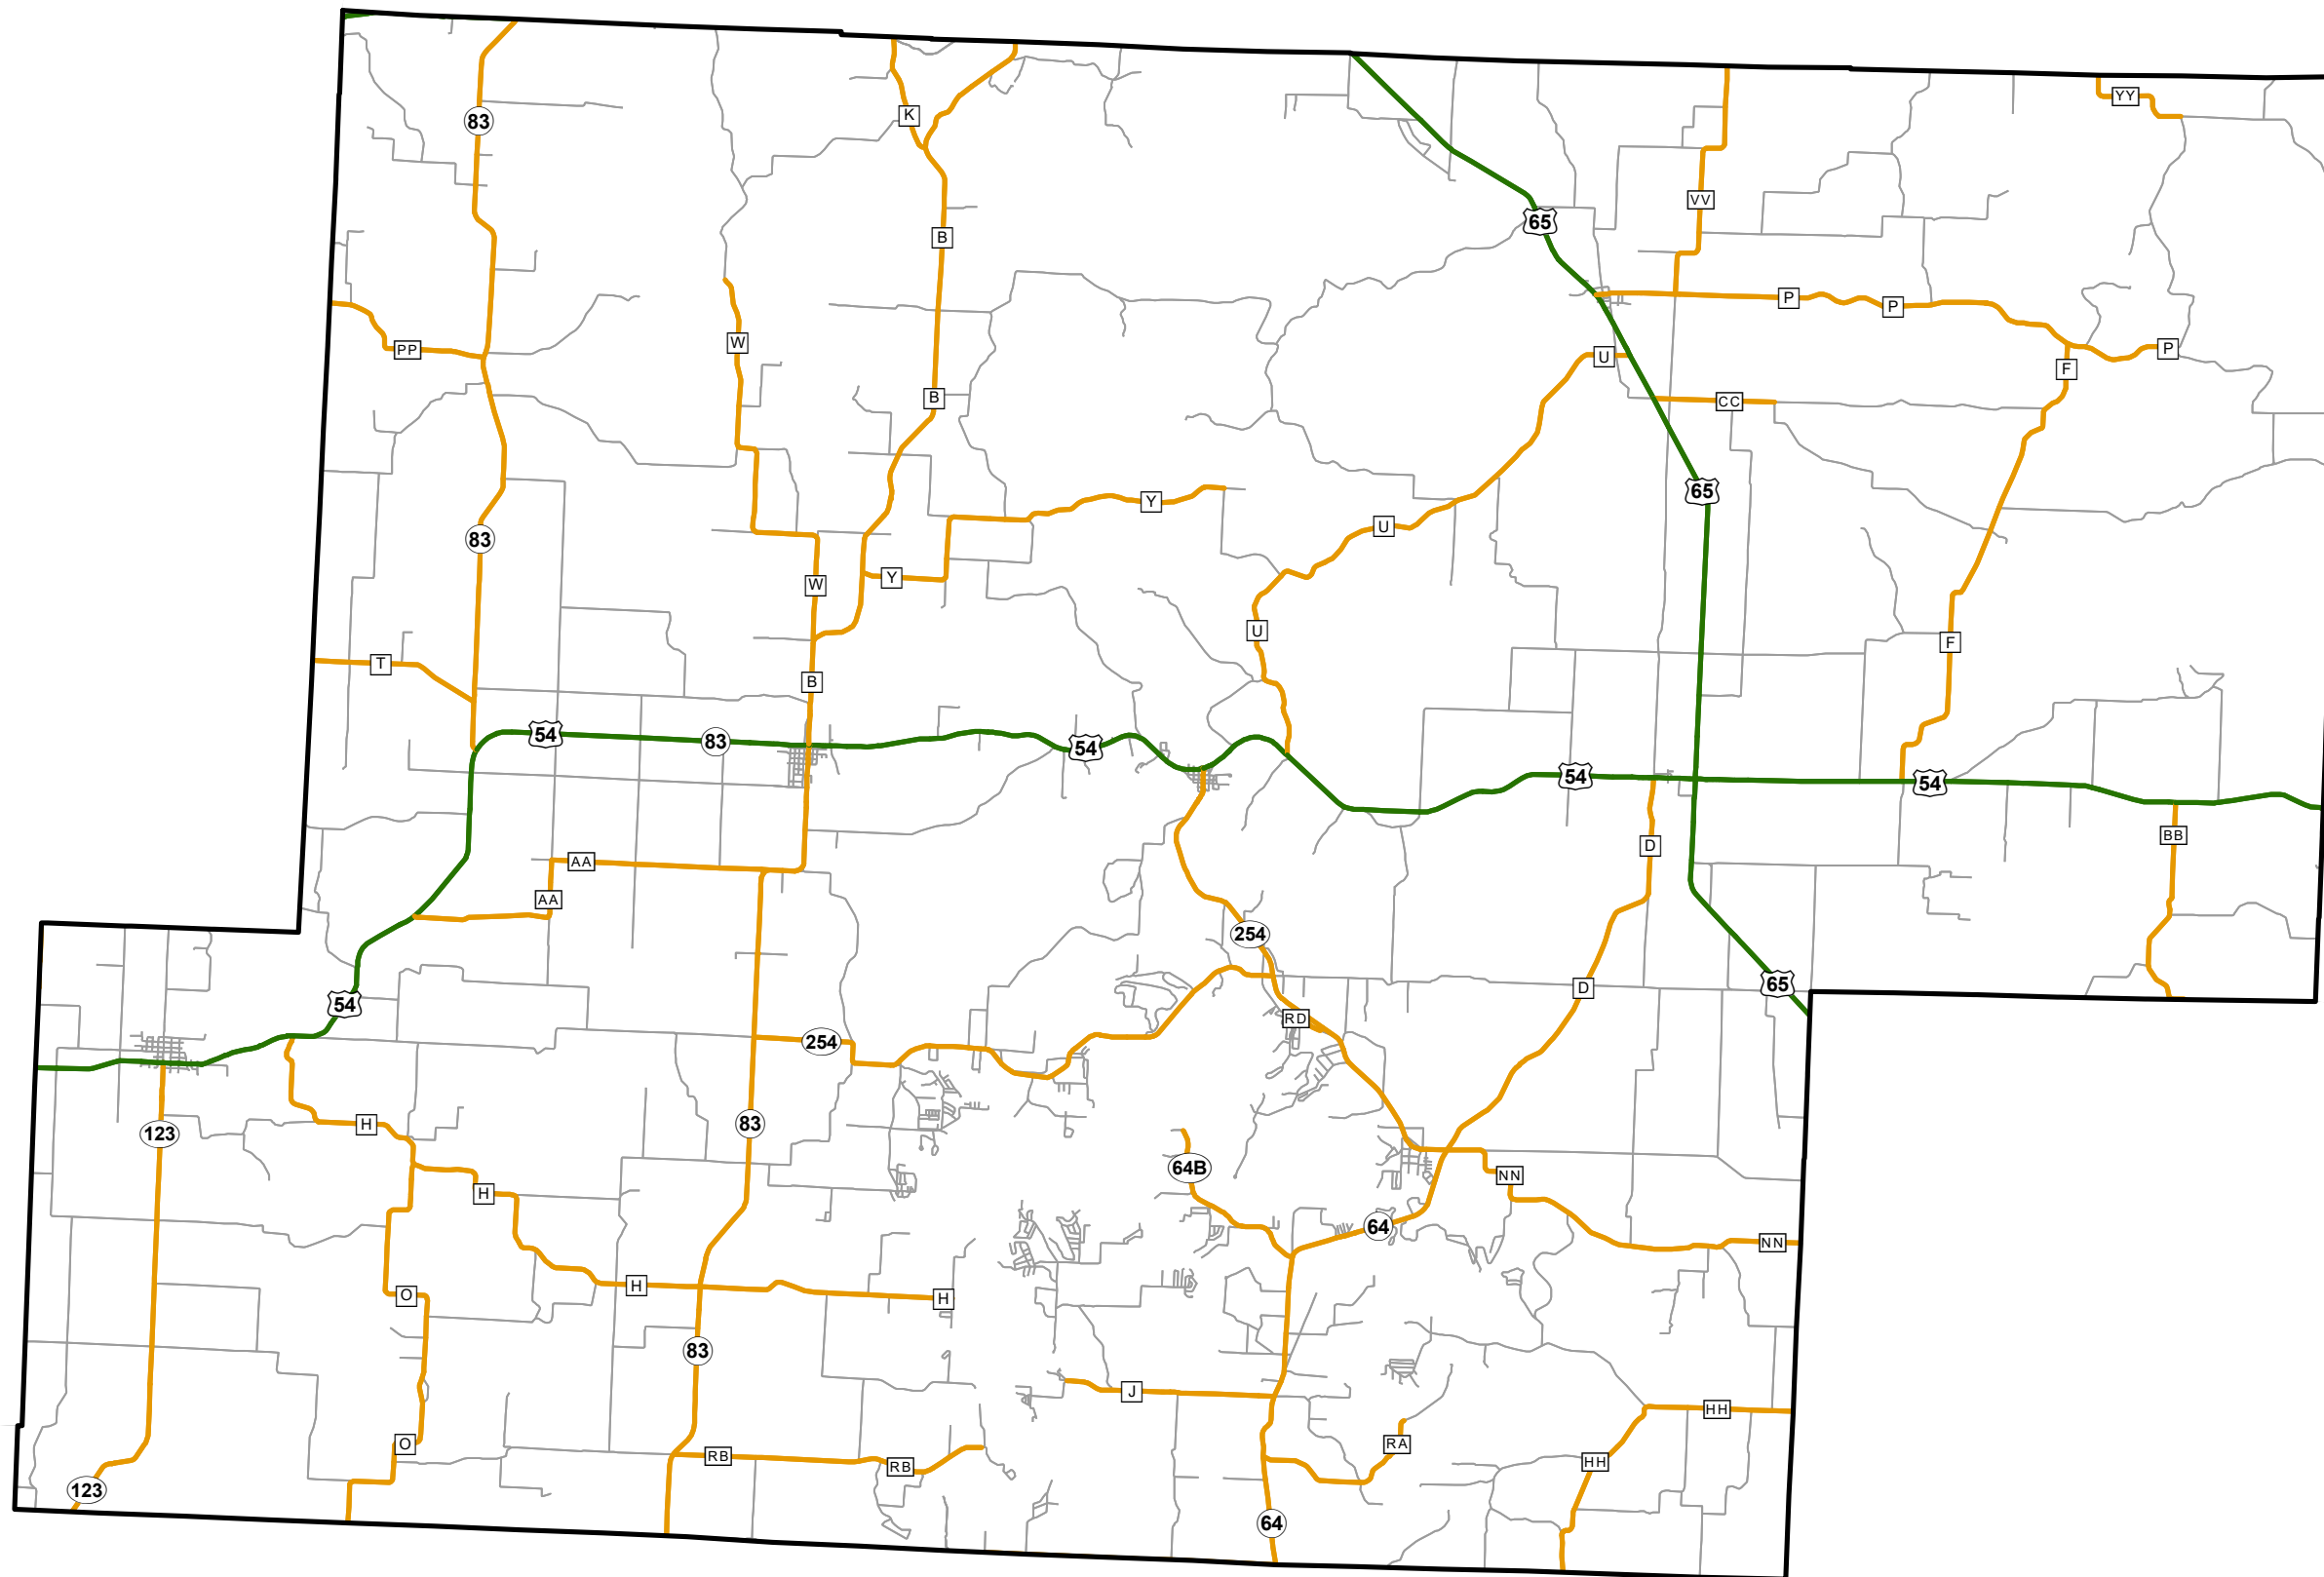

State System Classification

HICKORY COUNTY MISSOURI

State System Class	Miles
Interstate	0
Primary	45.542
Supplementary	147.548
State Marked - NOS	
Other Roads	
Urban Area	

105 W. Capitol Ave.
Jefferson City, MO 65102
Phone (573) 526-5478
Fax (573) 526-8052