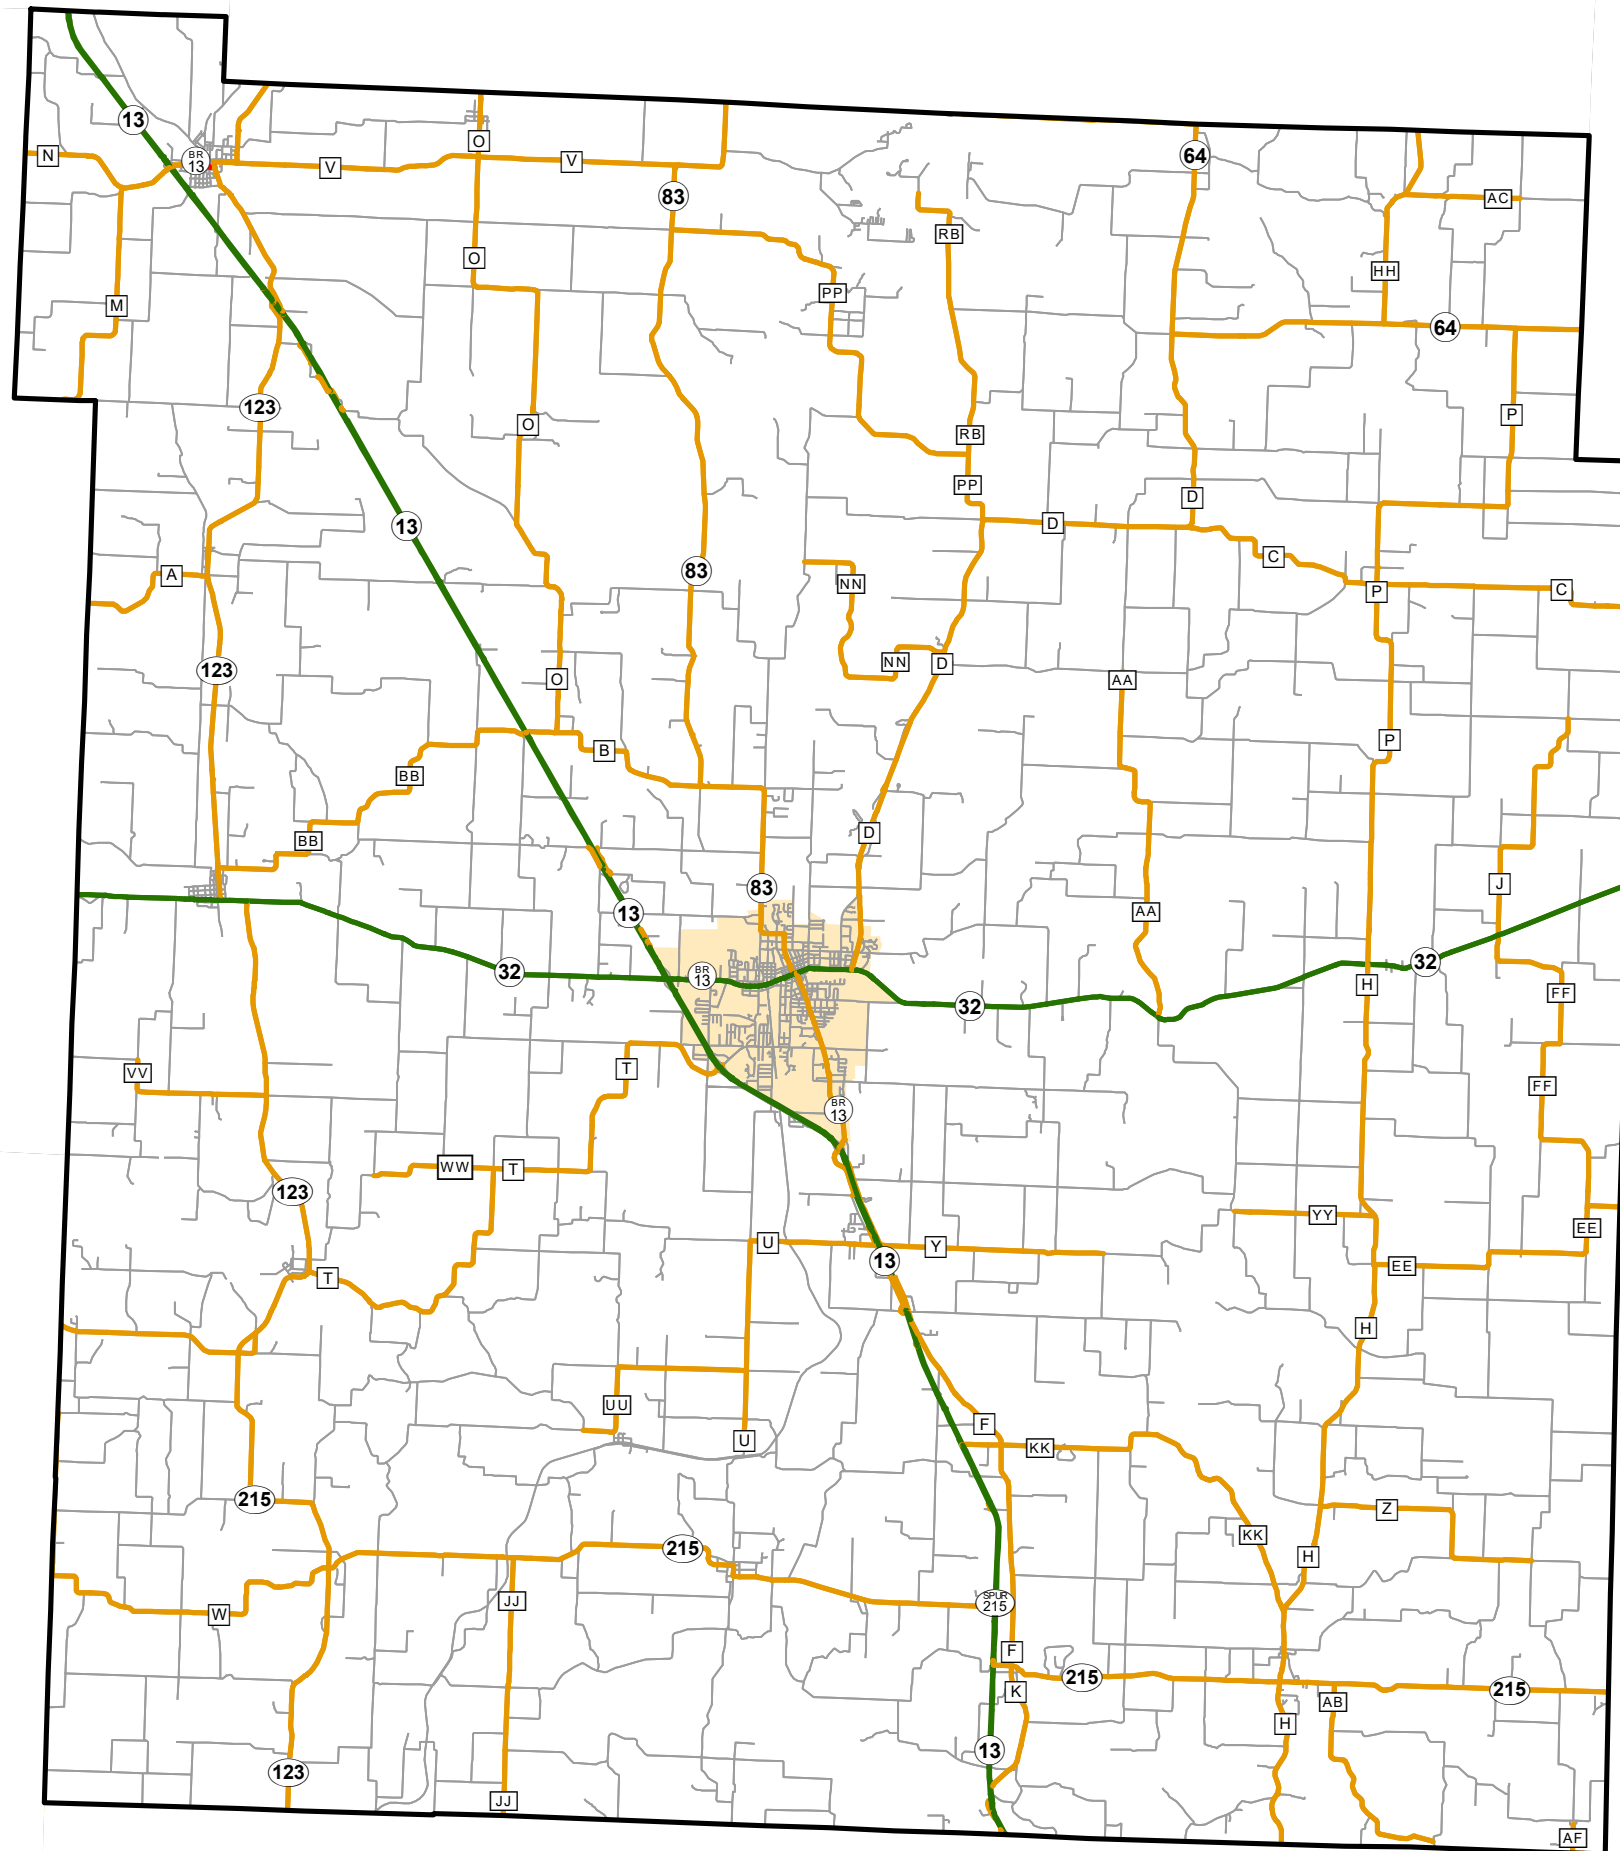

State System Classification

POLK COUNTY MISSOURI

State System Class	Miles
Interstate	0
Primary	57.627
Supplementary	284.085
State Marked - NOS	
Other Roads	
Urban Area	

105 W. Capitol Ave.
 Jefferson City, MO 65102
 Phone (573) 526-5478
 Fax (573) 526-8052