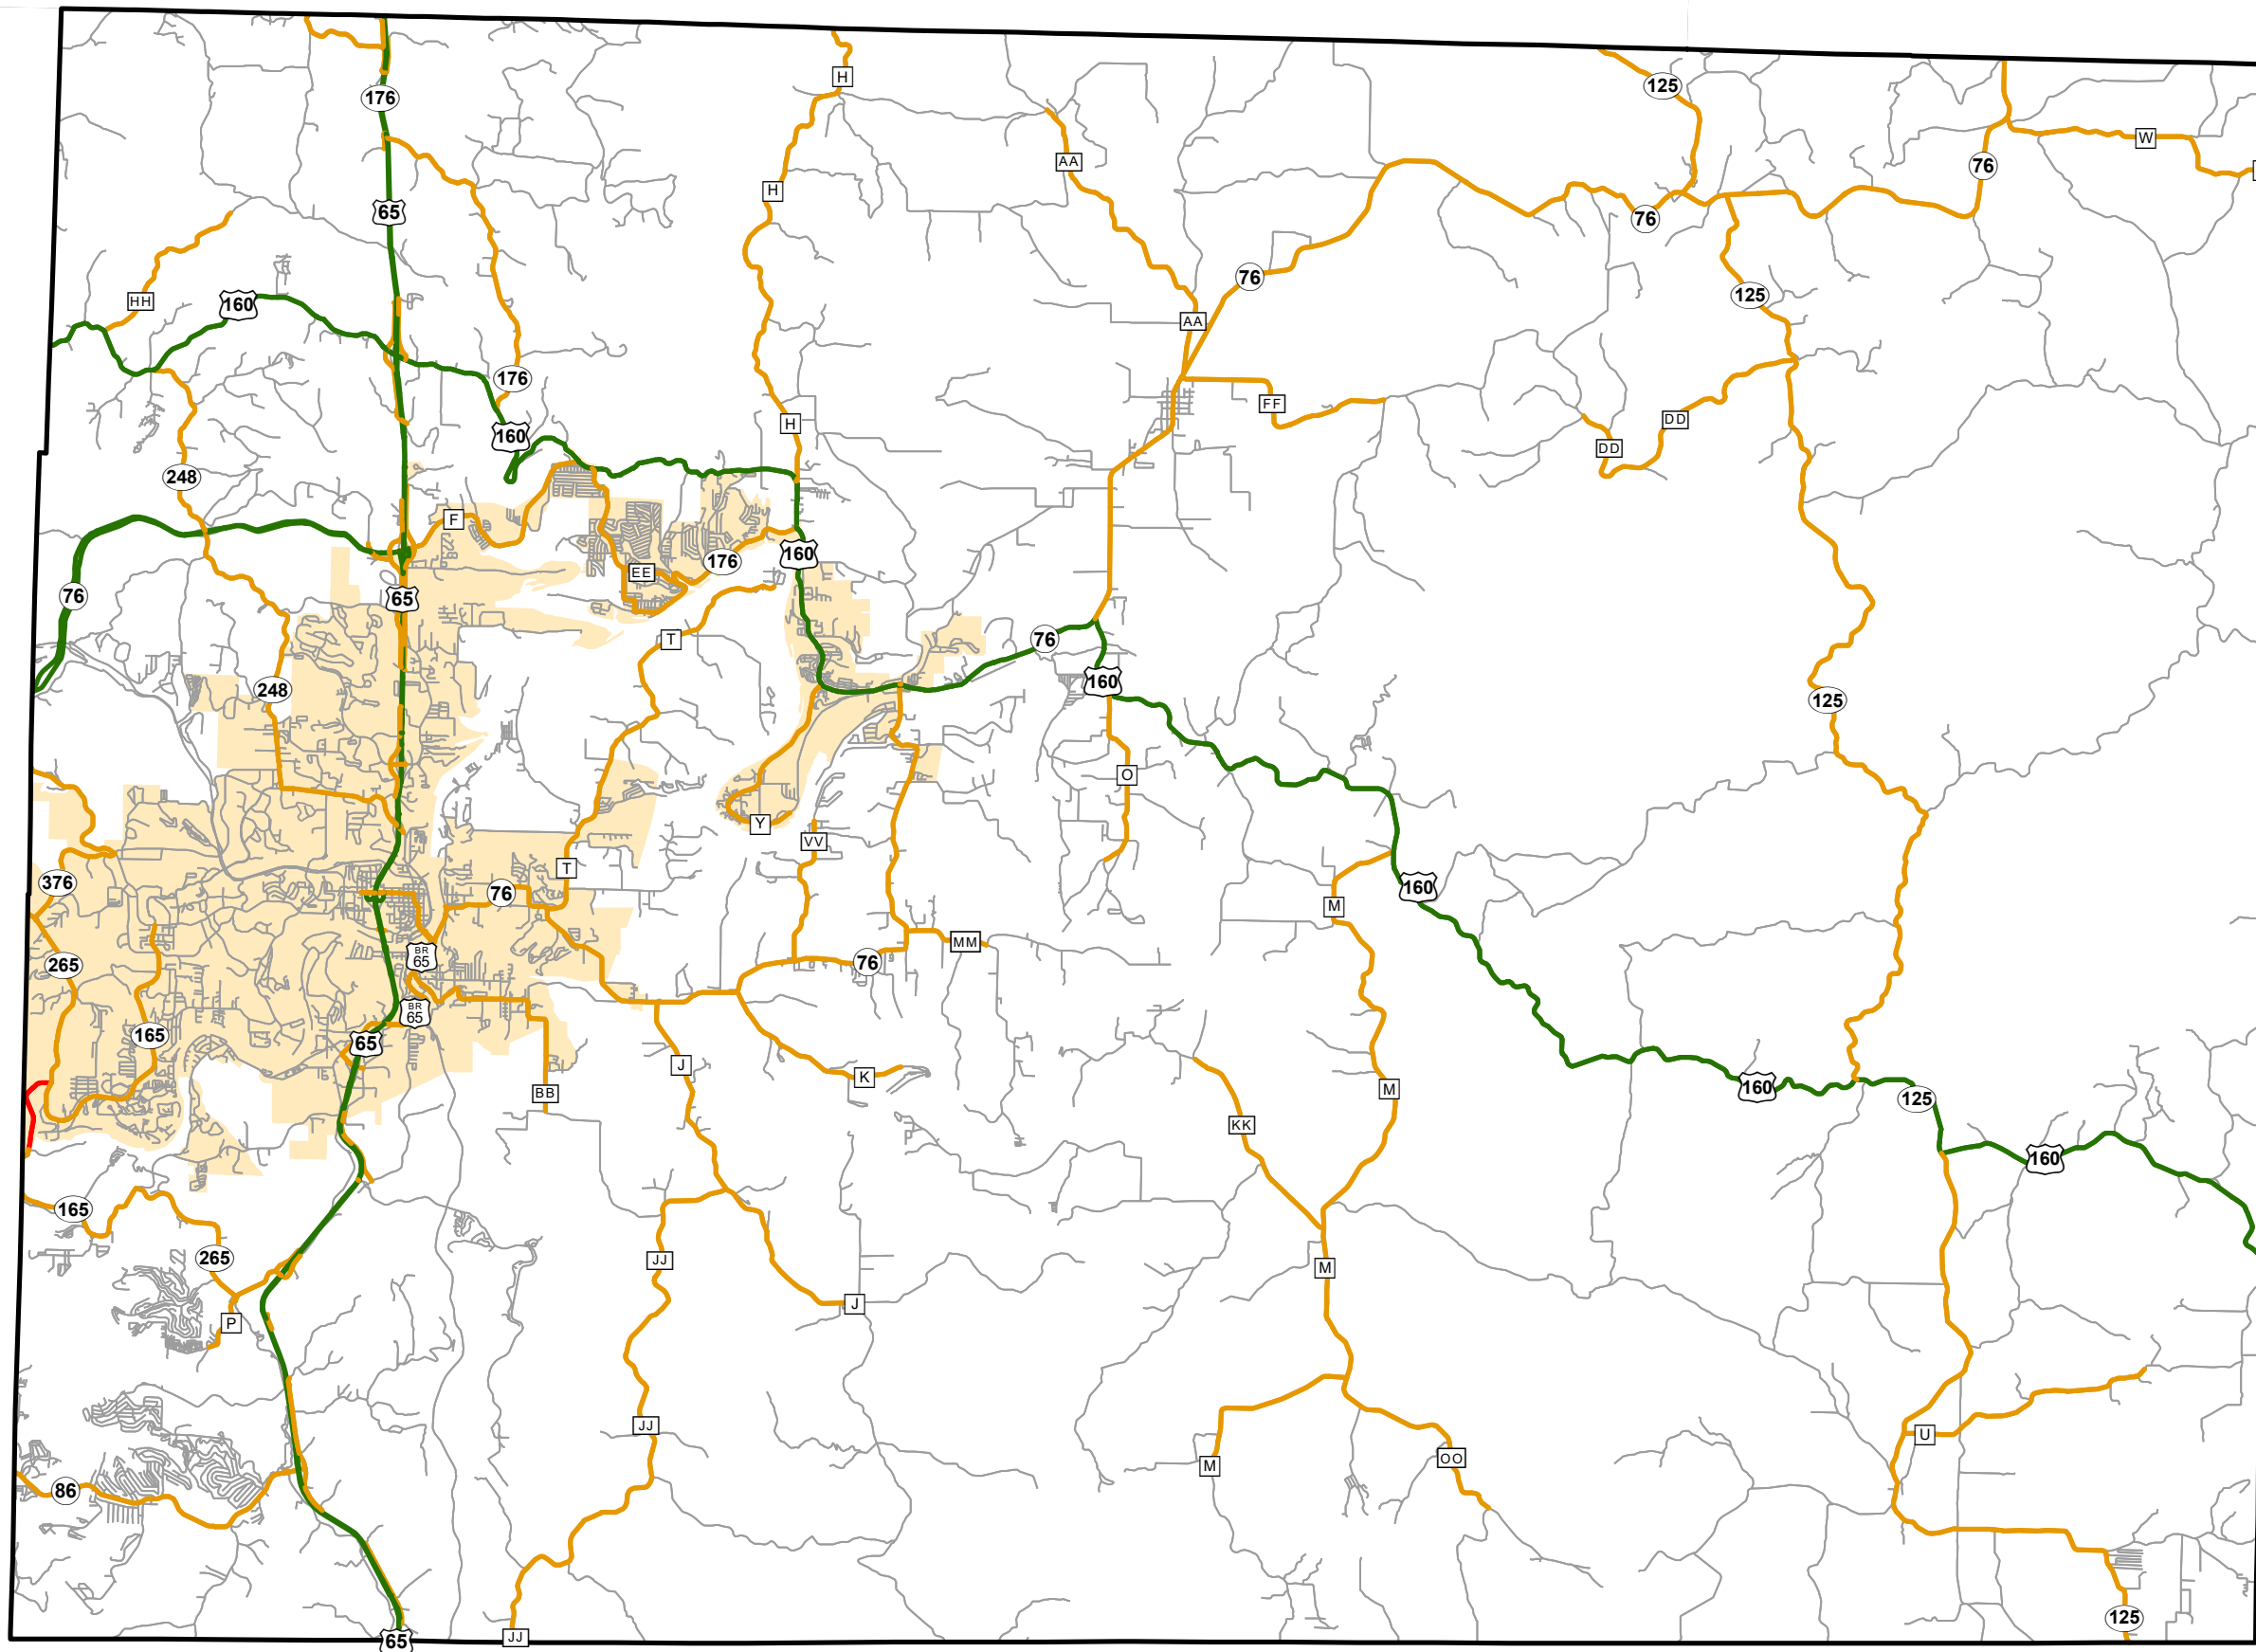

State System Classification

TANEY COUNTY MISSOURI

State System Class	Miles
Interstate	0
Primary	73.515
Supplementary	210.169
State Marked - NOS	
Other Roads	
Urban Area	

105 W. Capitol Ave.
Jefferson City, MO 65102
Phone (573) 526-5478
Fax (573) 526-8052

April 2024