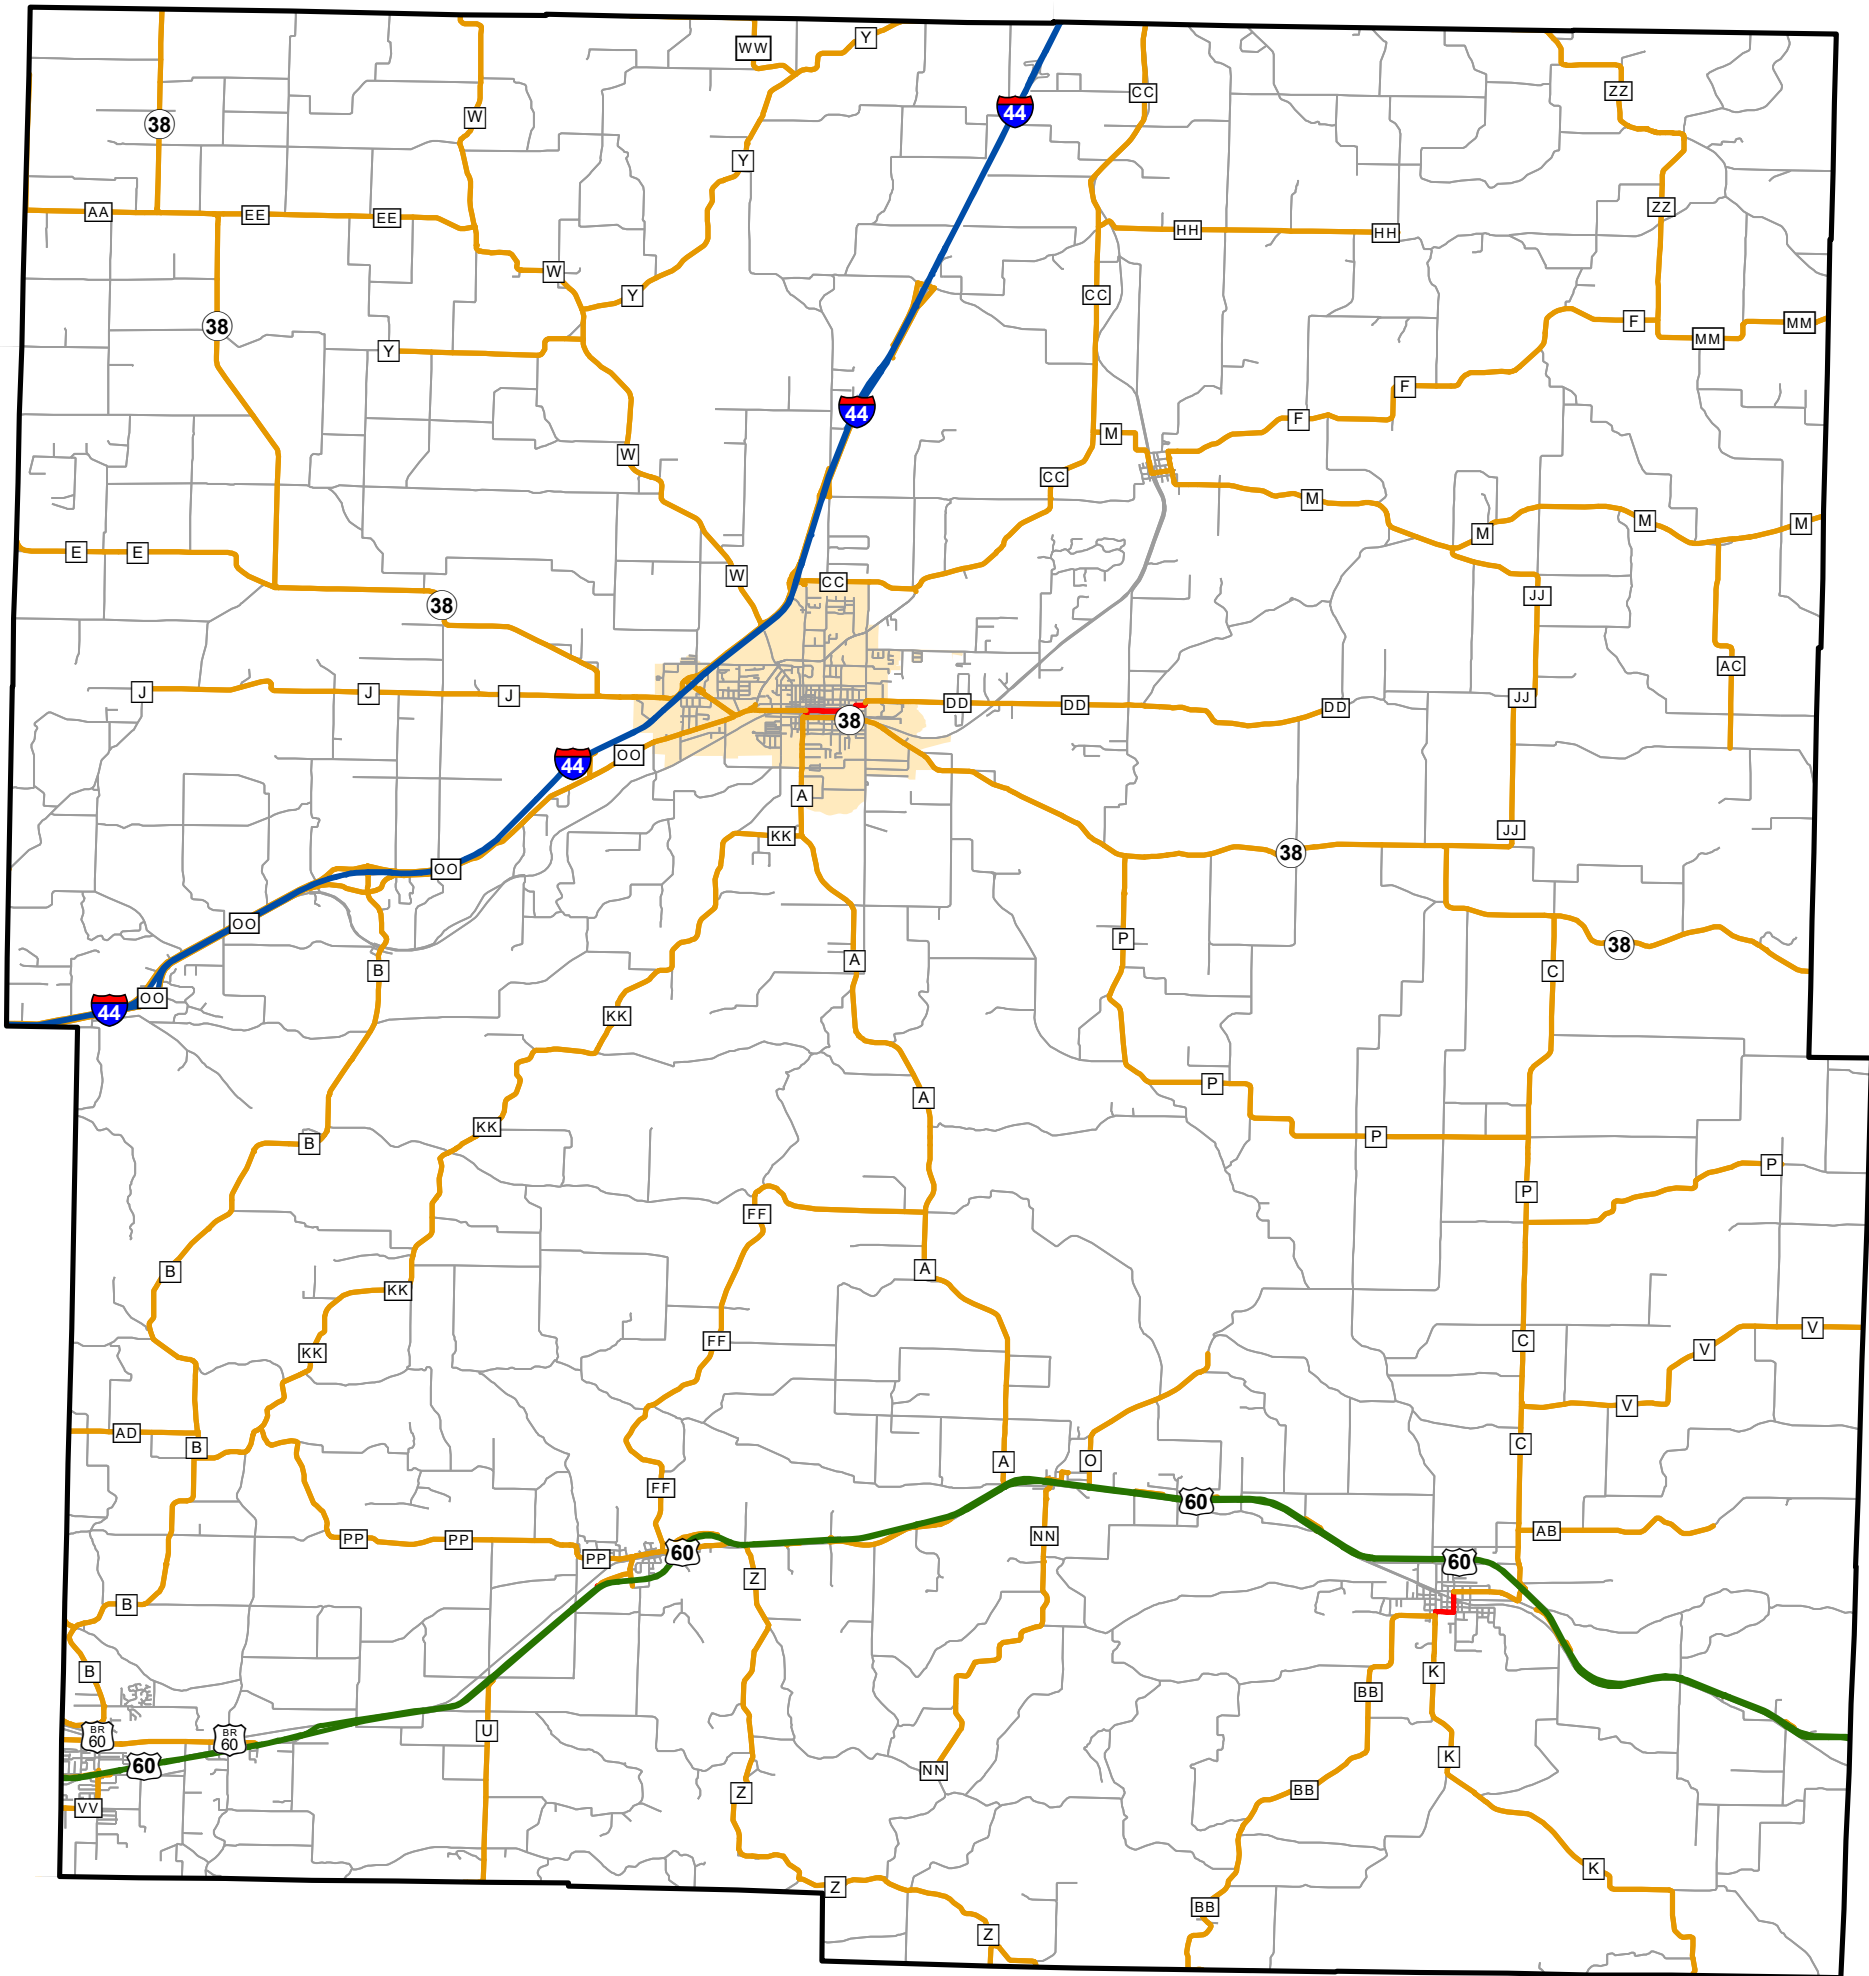

State System Classification

WEBSTER COUNTY MISSOURI

State System Class	Miles
Interstate	20.787
Primary	23.956
Supplementary	280.326
State Marked - NOS	
Other Roads	
Urban Area	

Transportation Planning
 105 W. Capitol Ave.
 Jefferson City, MO 65102
 Phone (573) 526-5478
 Fax (573) 526-8052