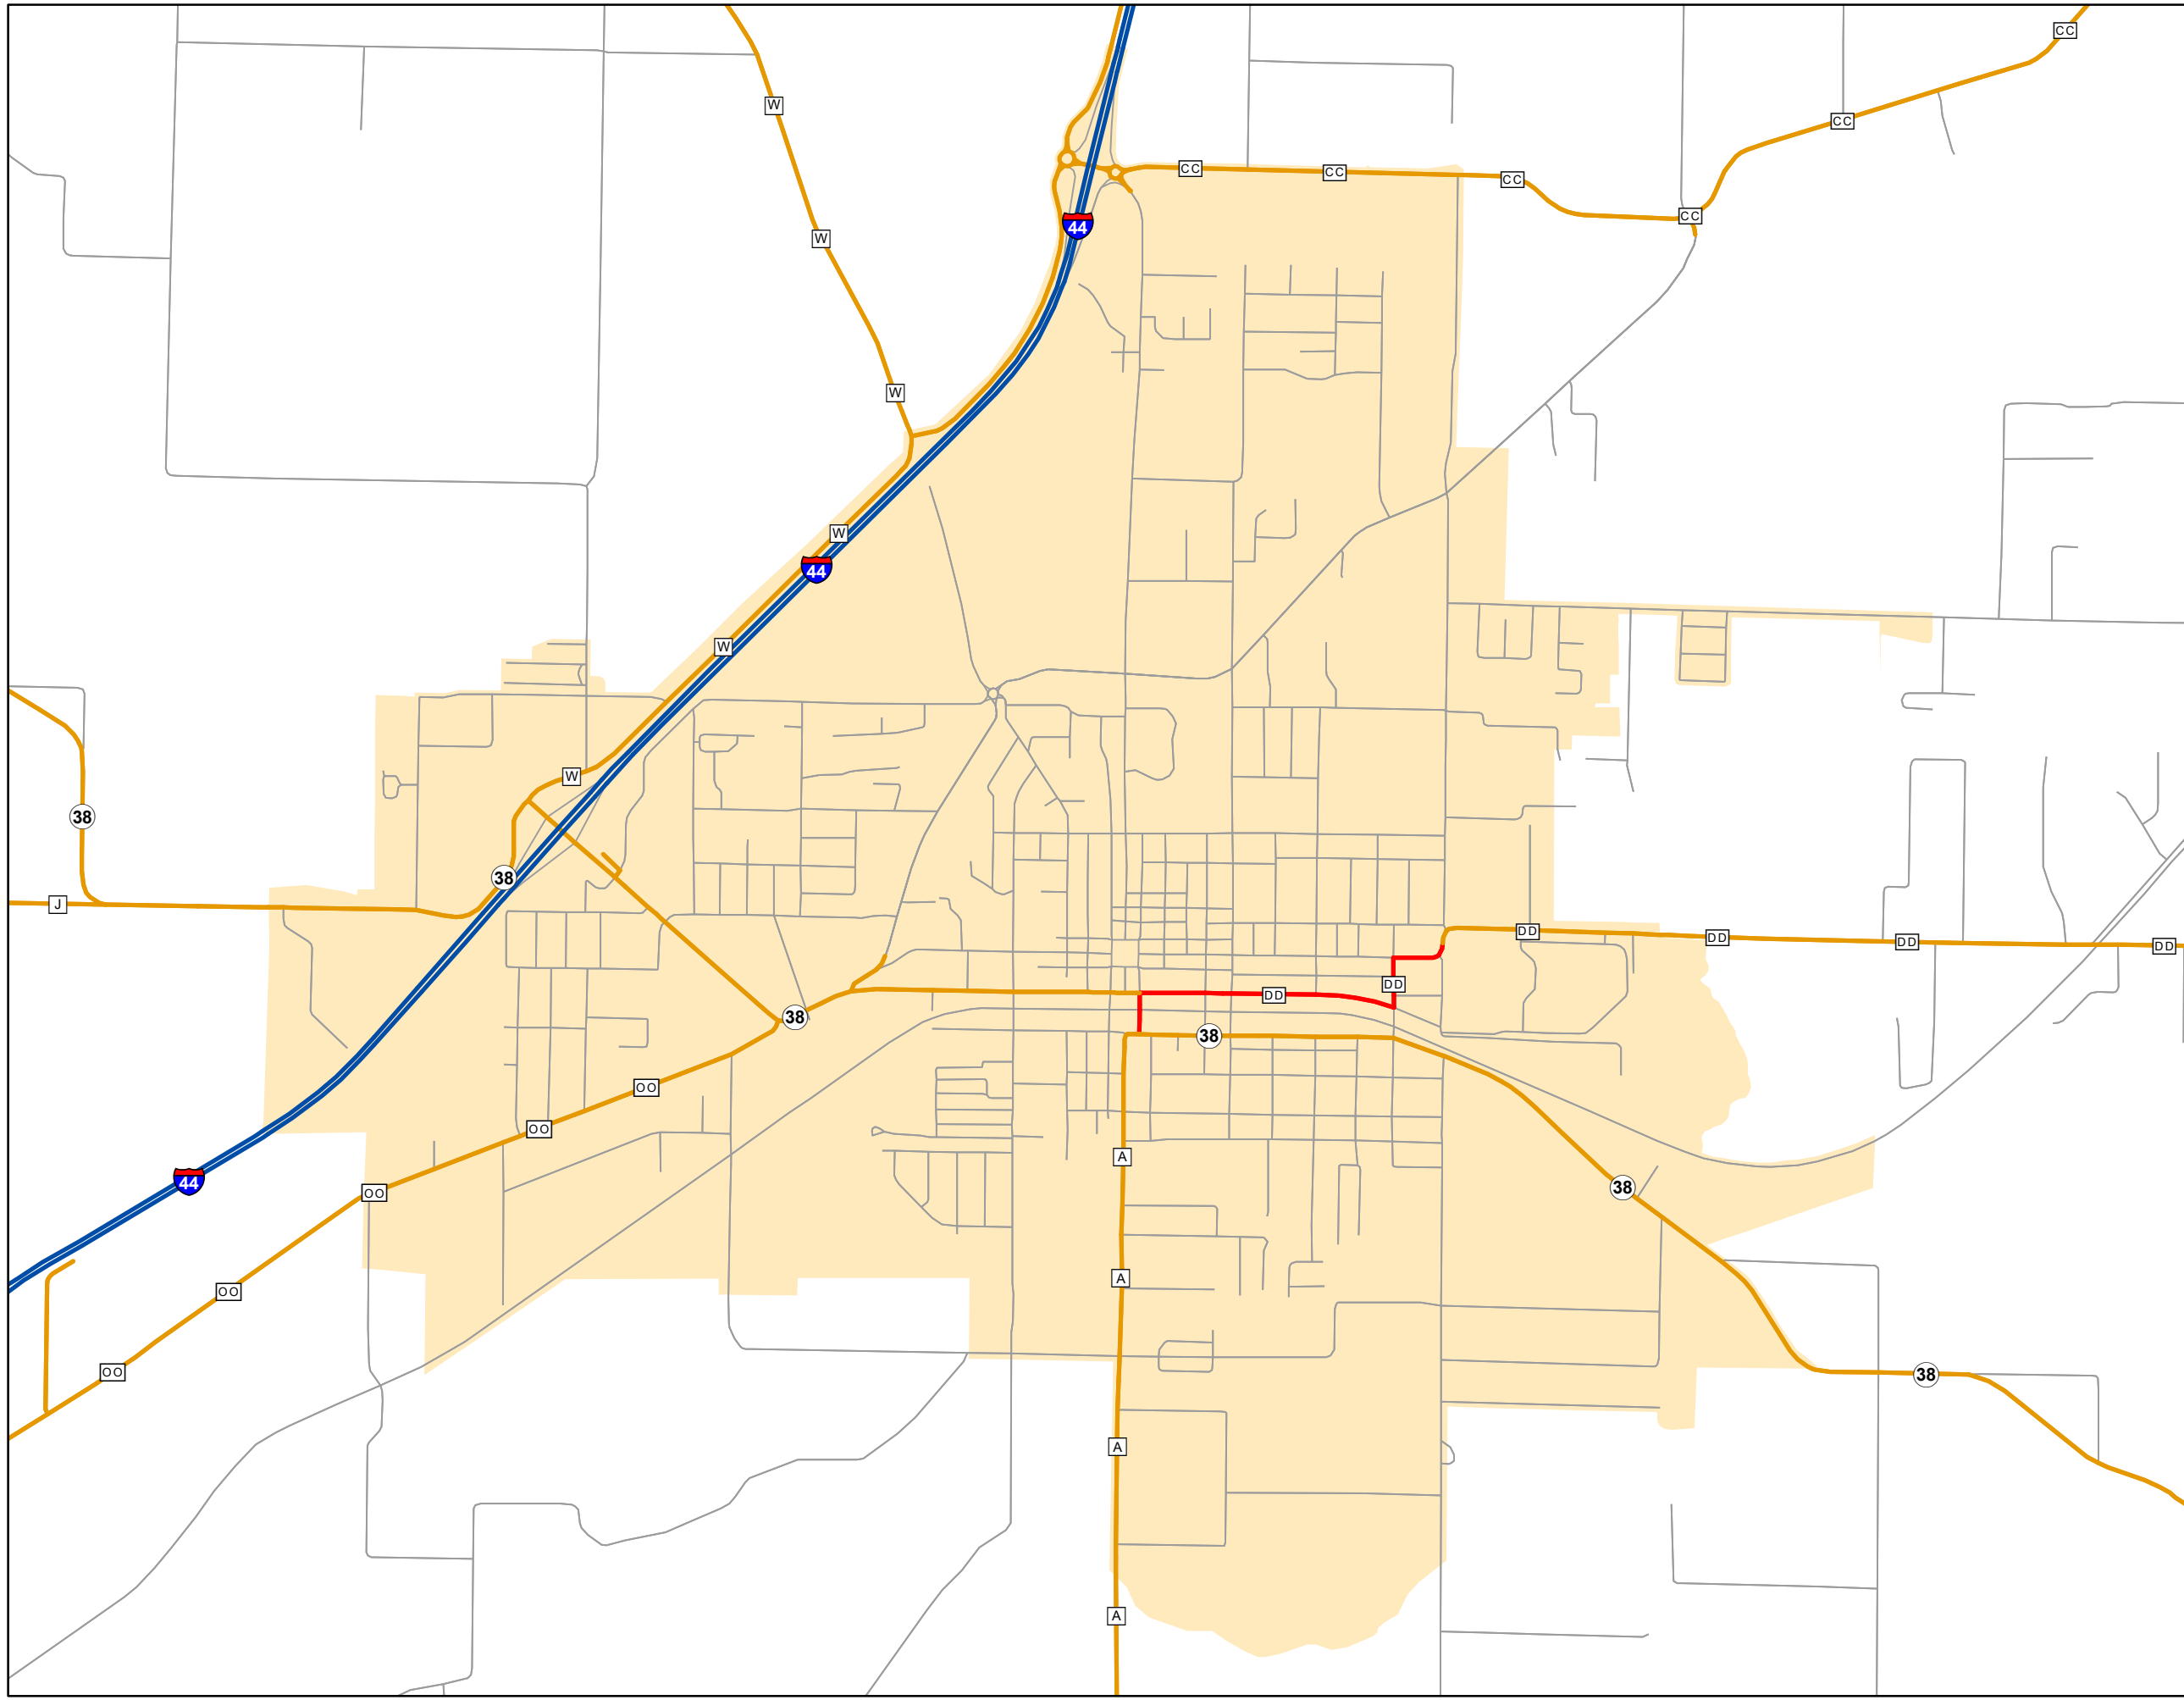

State System Urban Area

MARSHFIELD MISSOURI

State System Class	Miles
Interstate	3.273
Primary	0
Supplementary	10.647
State Marked - NOS	
Other Roads	
Urban Area	

105 W. Capitol Ave.
Jefferson City, MO 65102
Phone (573) 526-5478
Fax (573) 526-8052