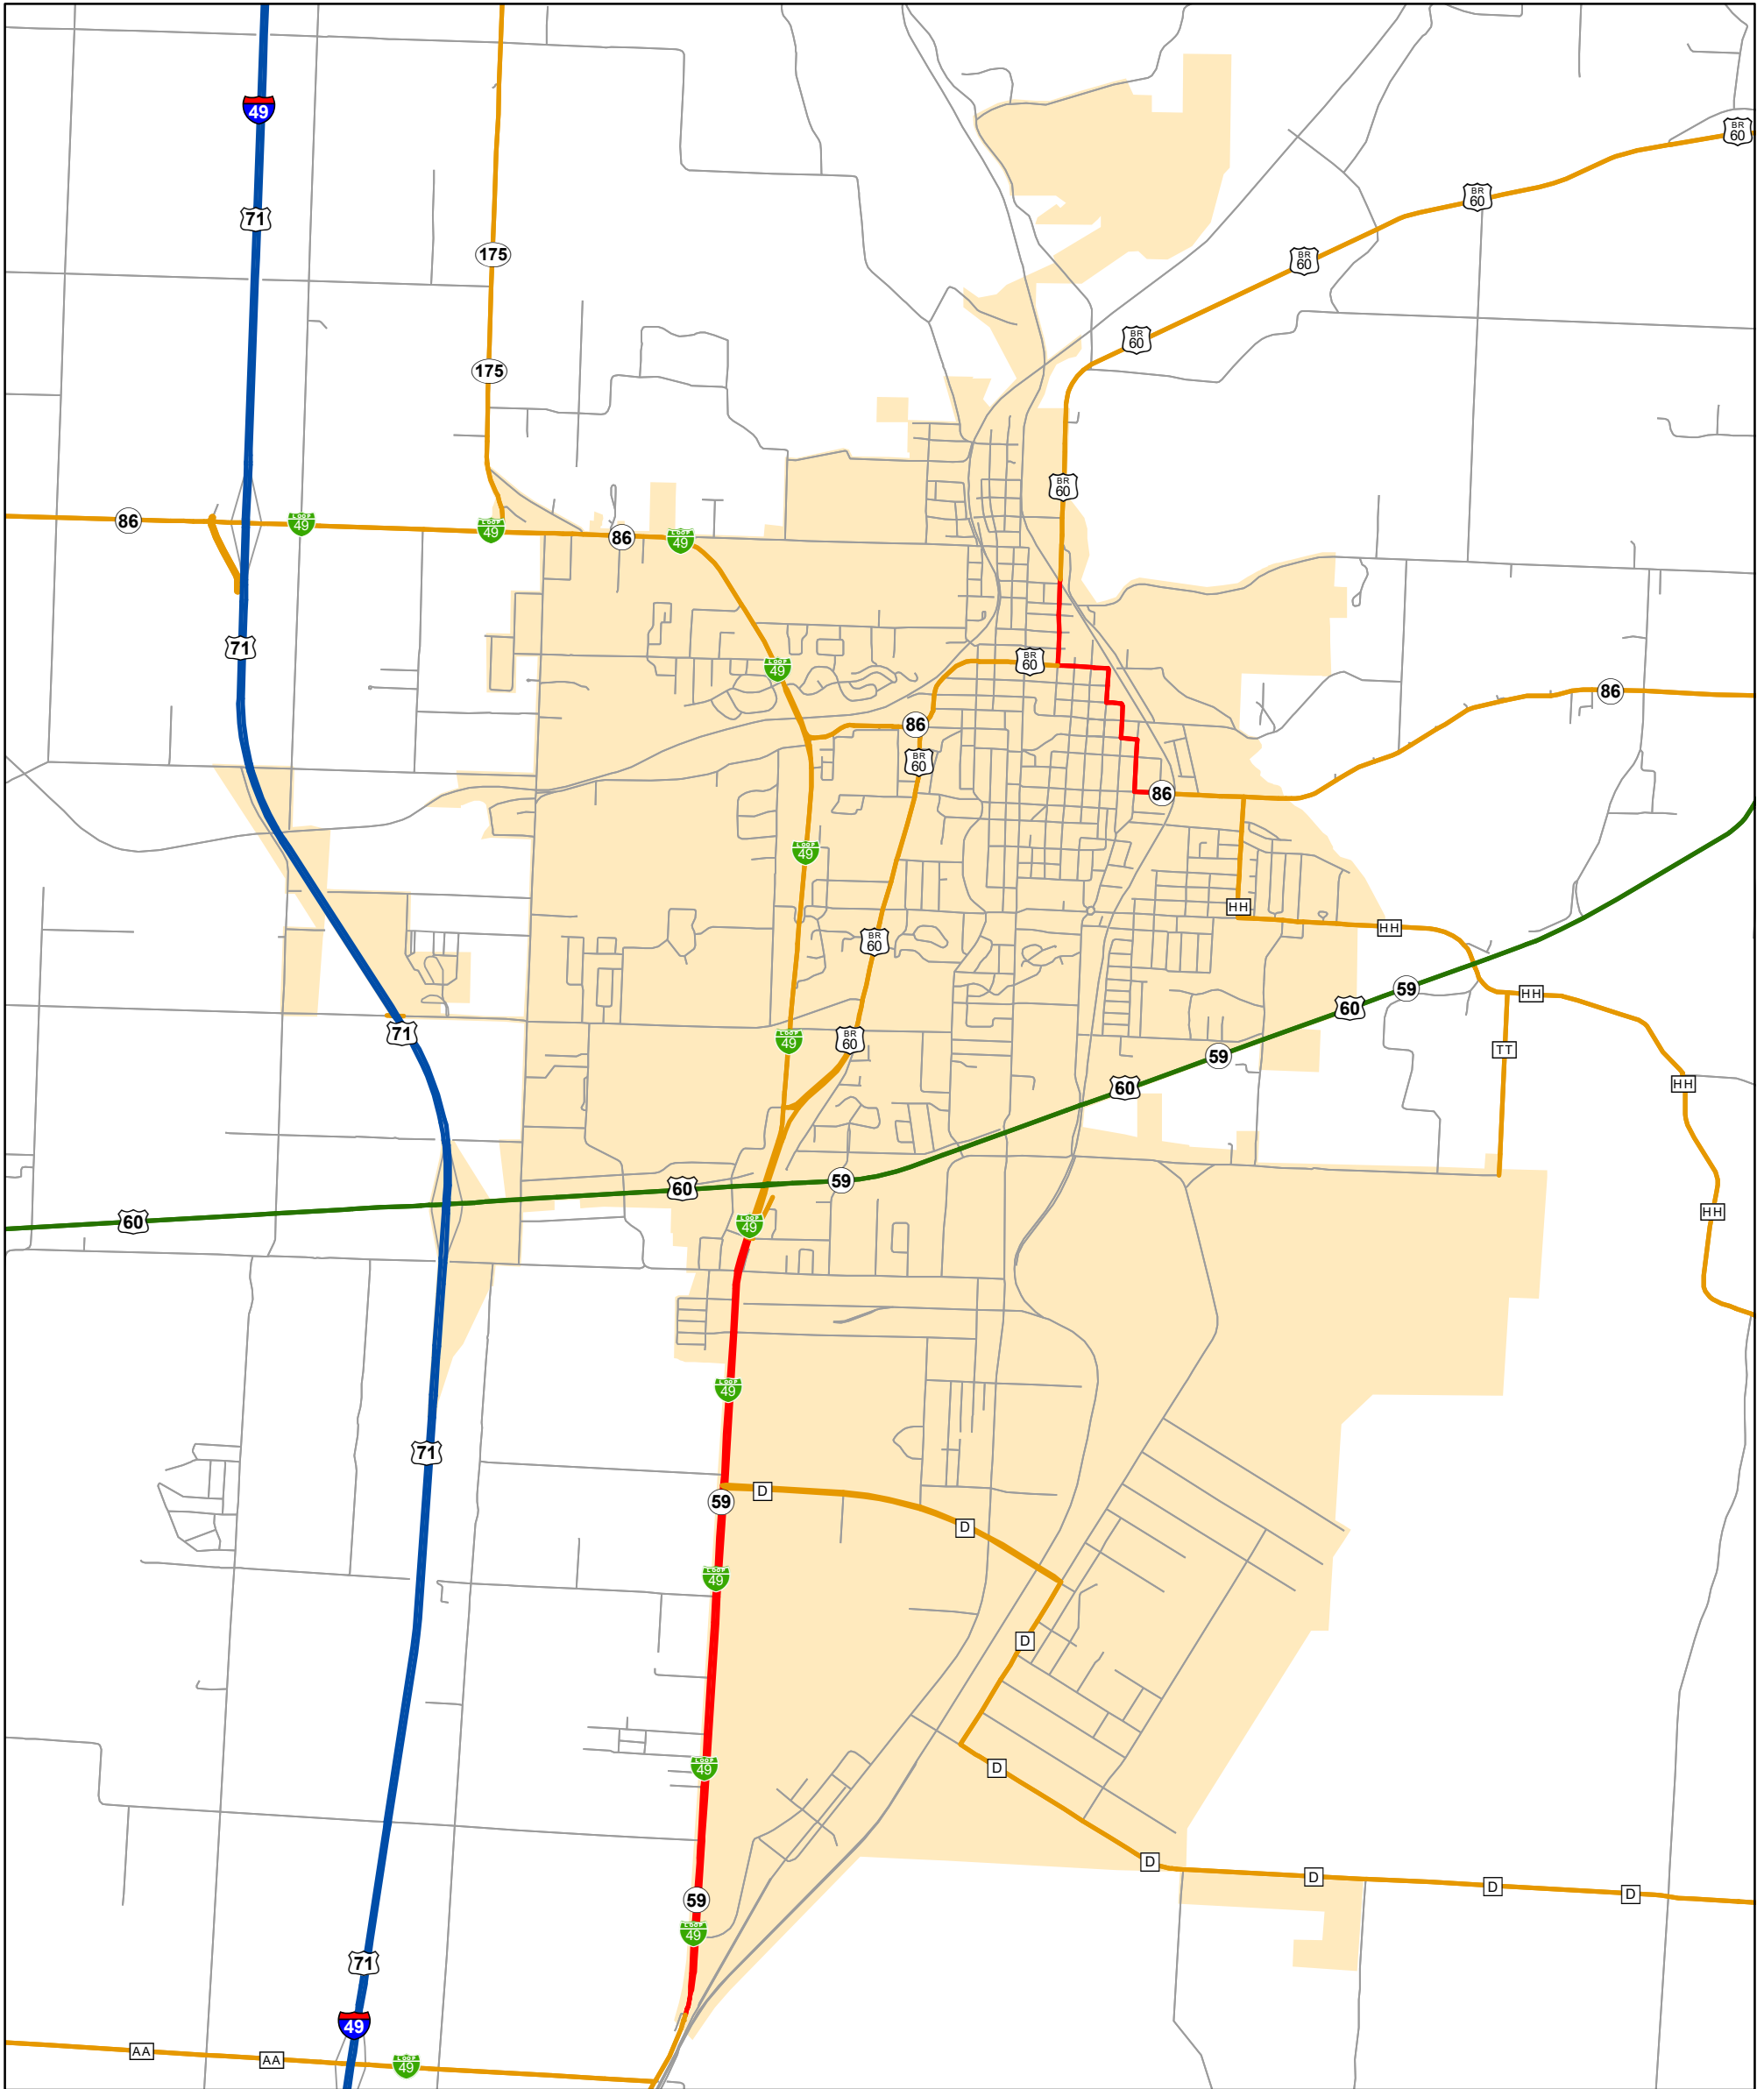

State System Urban Area

NEOSHO, MISSOURI

105 W. Capitol Ave.
Jefferson City, MO 65102
Phone (573) 526-5478
Fax (573) 526-8052

April 2024

State System Class	Miles
Interstate	2.354
Primary	3.934
Supplementary	13.135
State Marked - NOS	
Other Roads	
Urban Area	