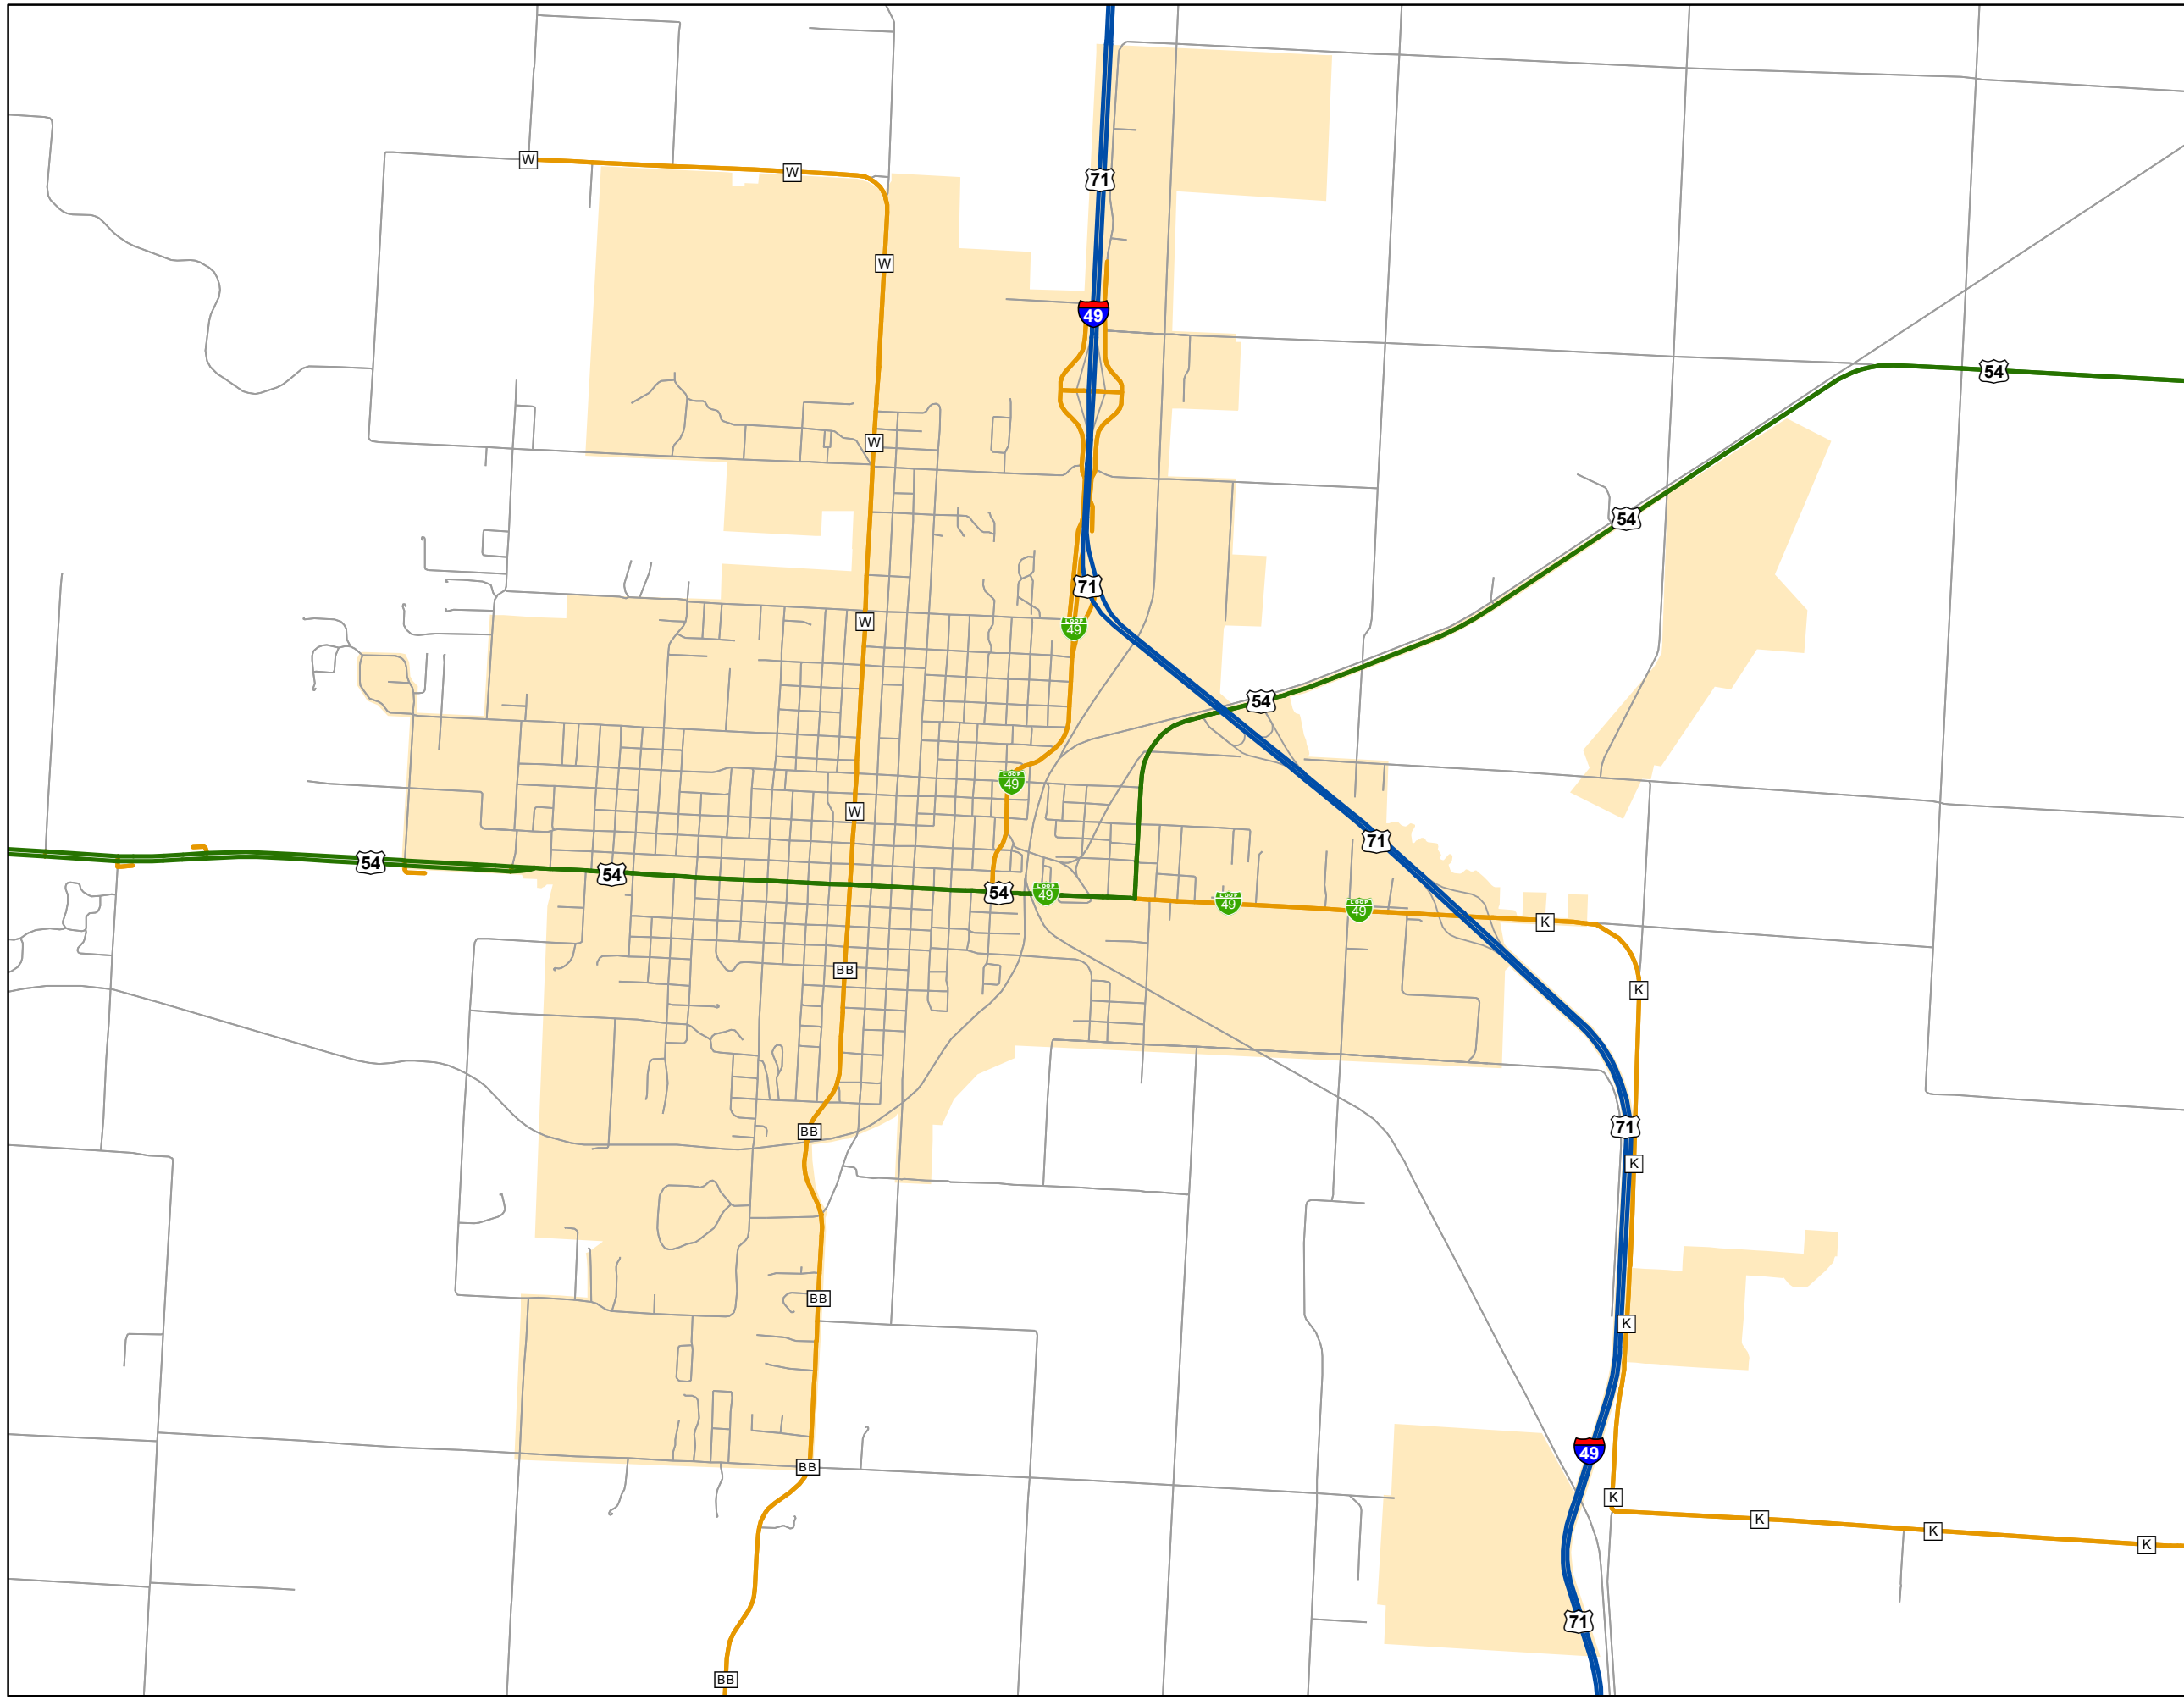

State System Urban Area

NEVADA
MISSOURI

State System Class	Miles
Interstate	6.436
Primary	5.175
Supplementary	10.056
State Marked - NOS	
Other Roads	
Urban Area	

105 W. Capitol Ave.
Jefferson City, MO 65102
Phone (573) 526-5478
Fax (573) 526-8052

April 2024