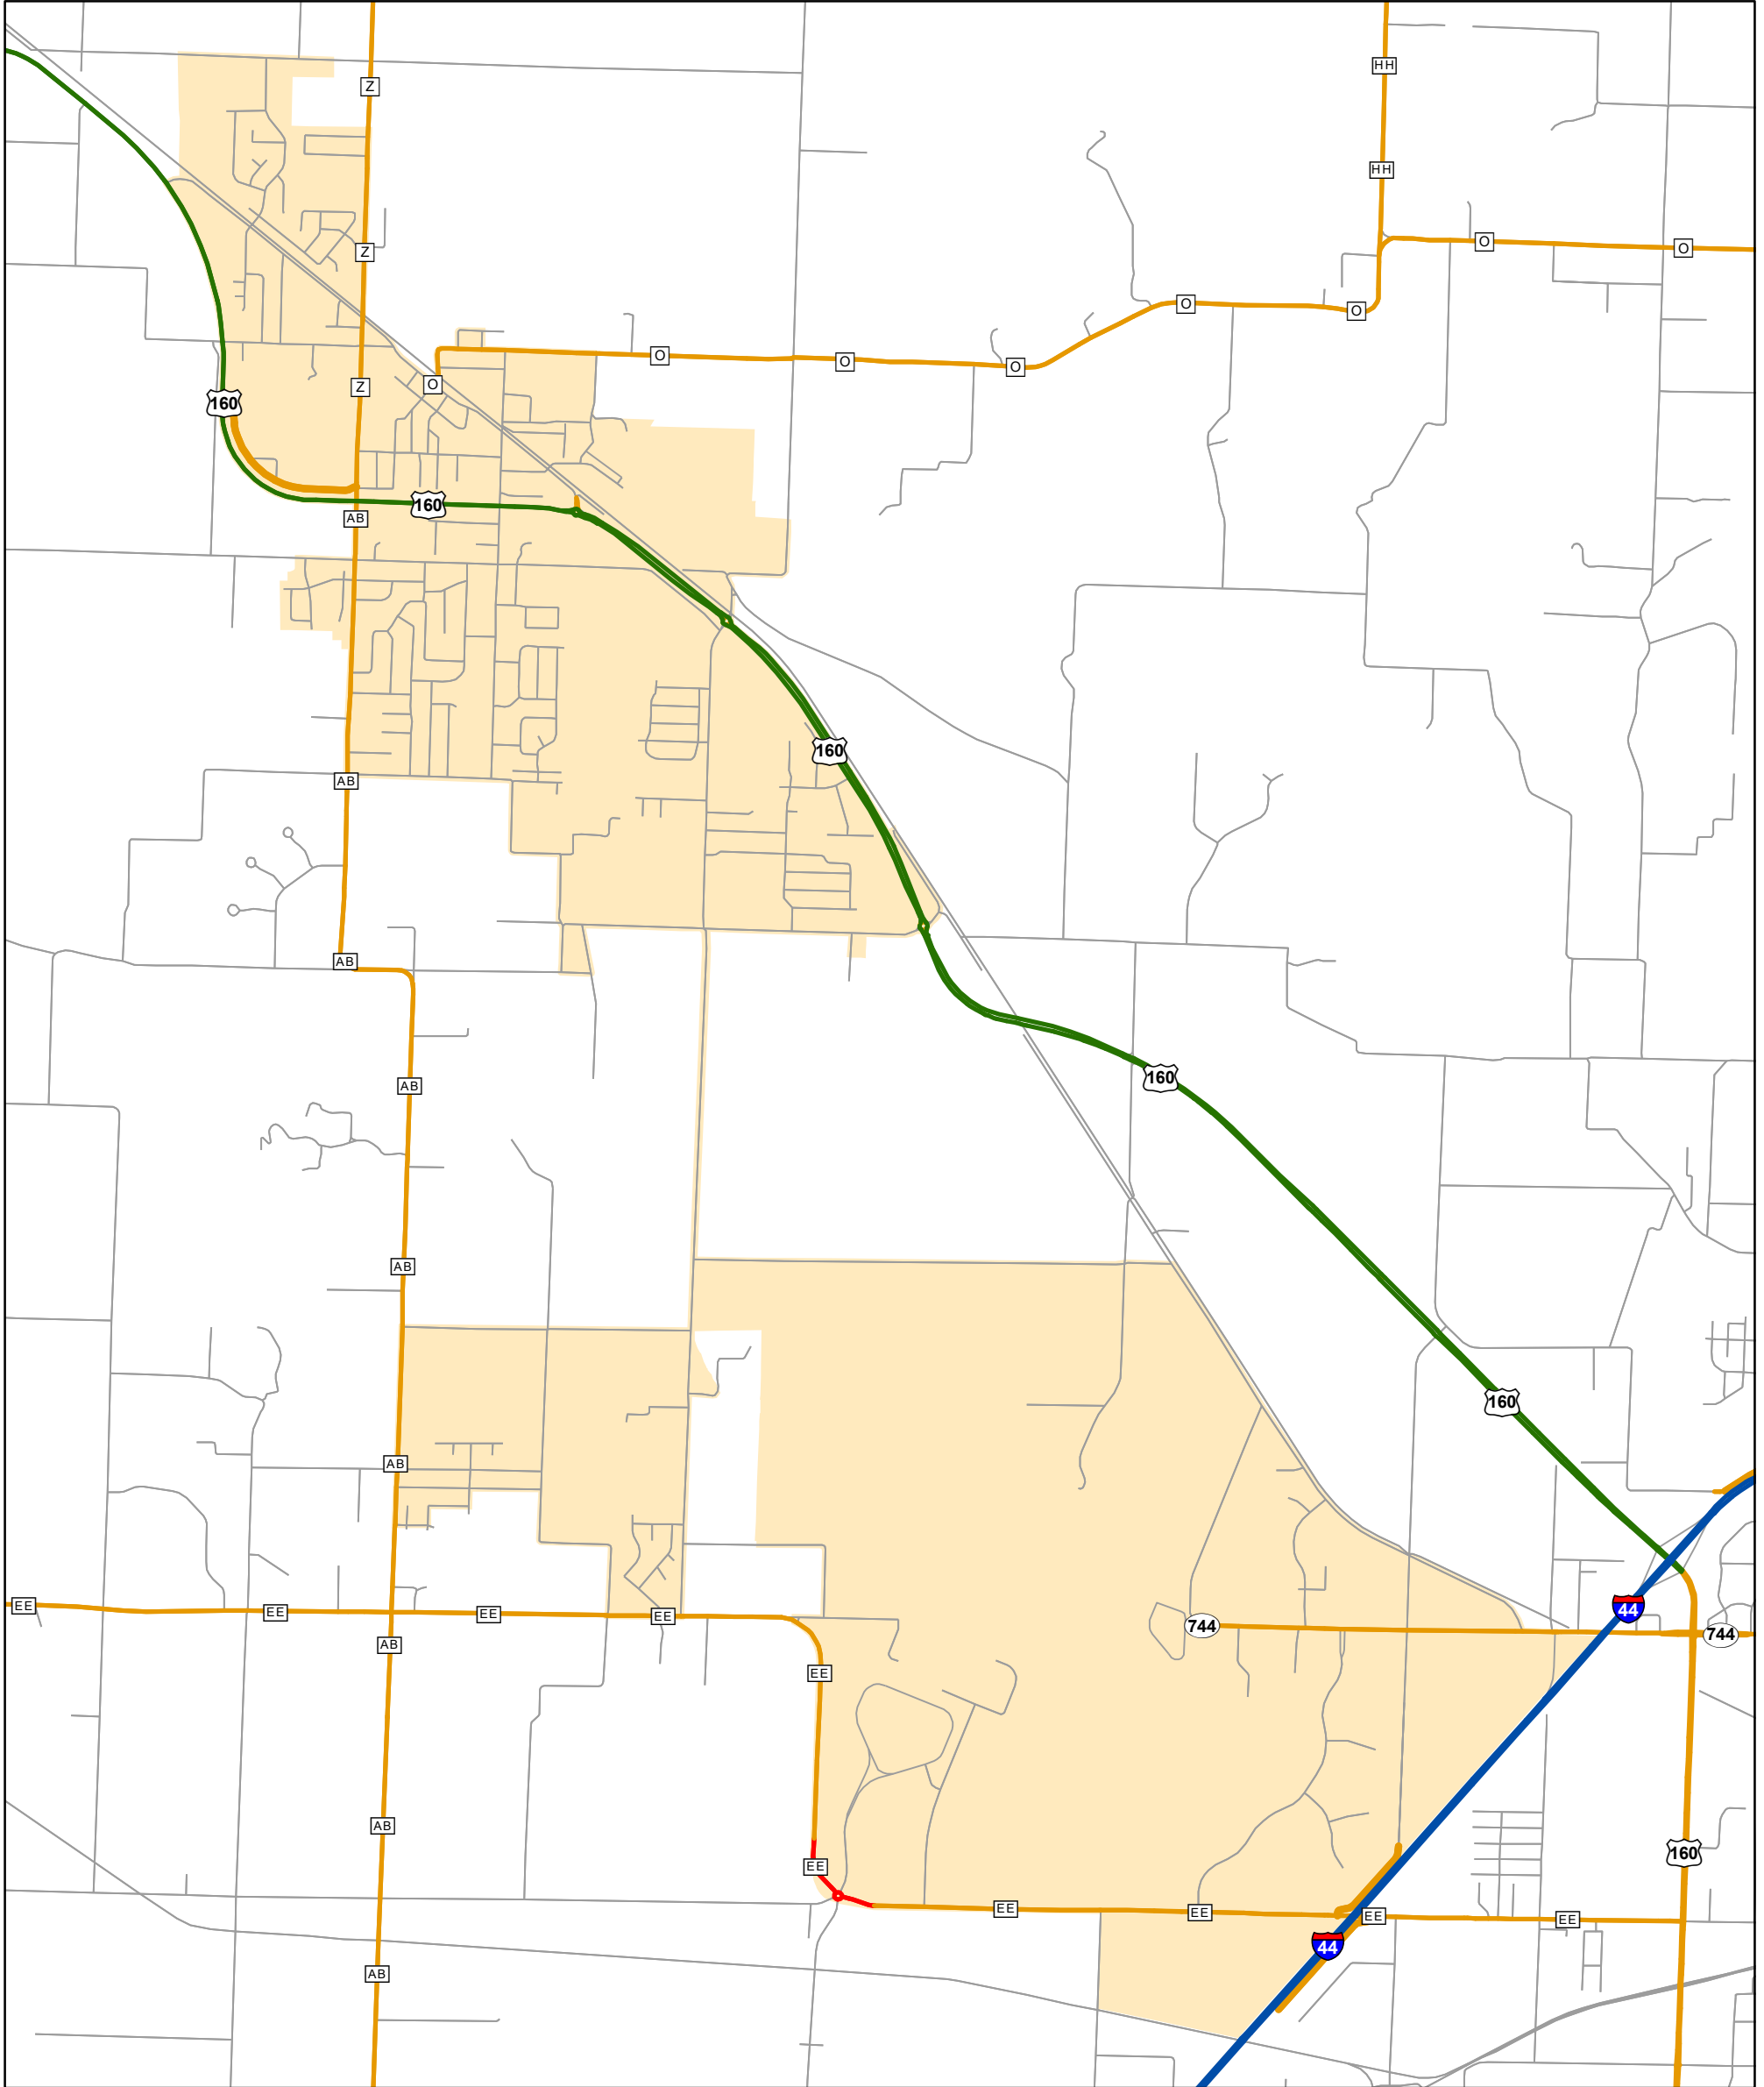

State System Urban Area

WILLARD, MISSOURI

105 W. Capitol Ave.
Jefferson City, MO 65102
Phone (573) 526-5478
Fax (573) 526-8052

April 2024

State System Class	Miles
Interstate	0
Primary	4.241
Supplementary	8.79
State Marked - NOS	
Other Roads	
Urban Area	