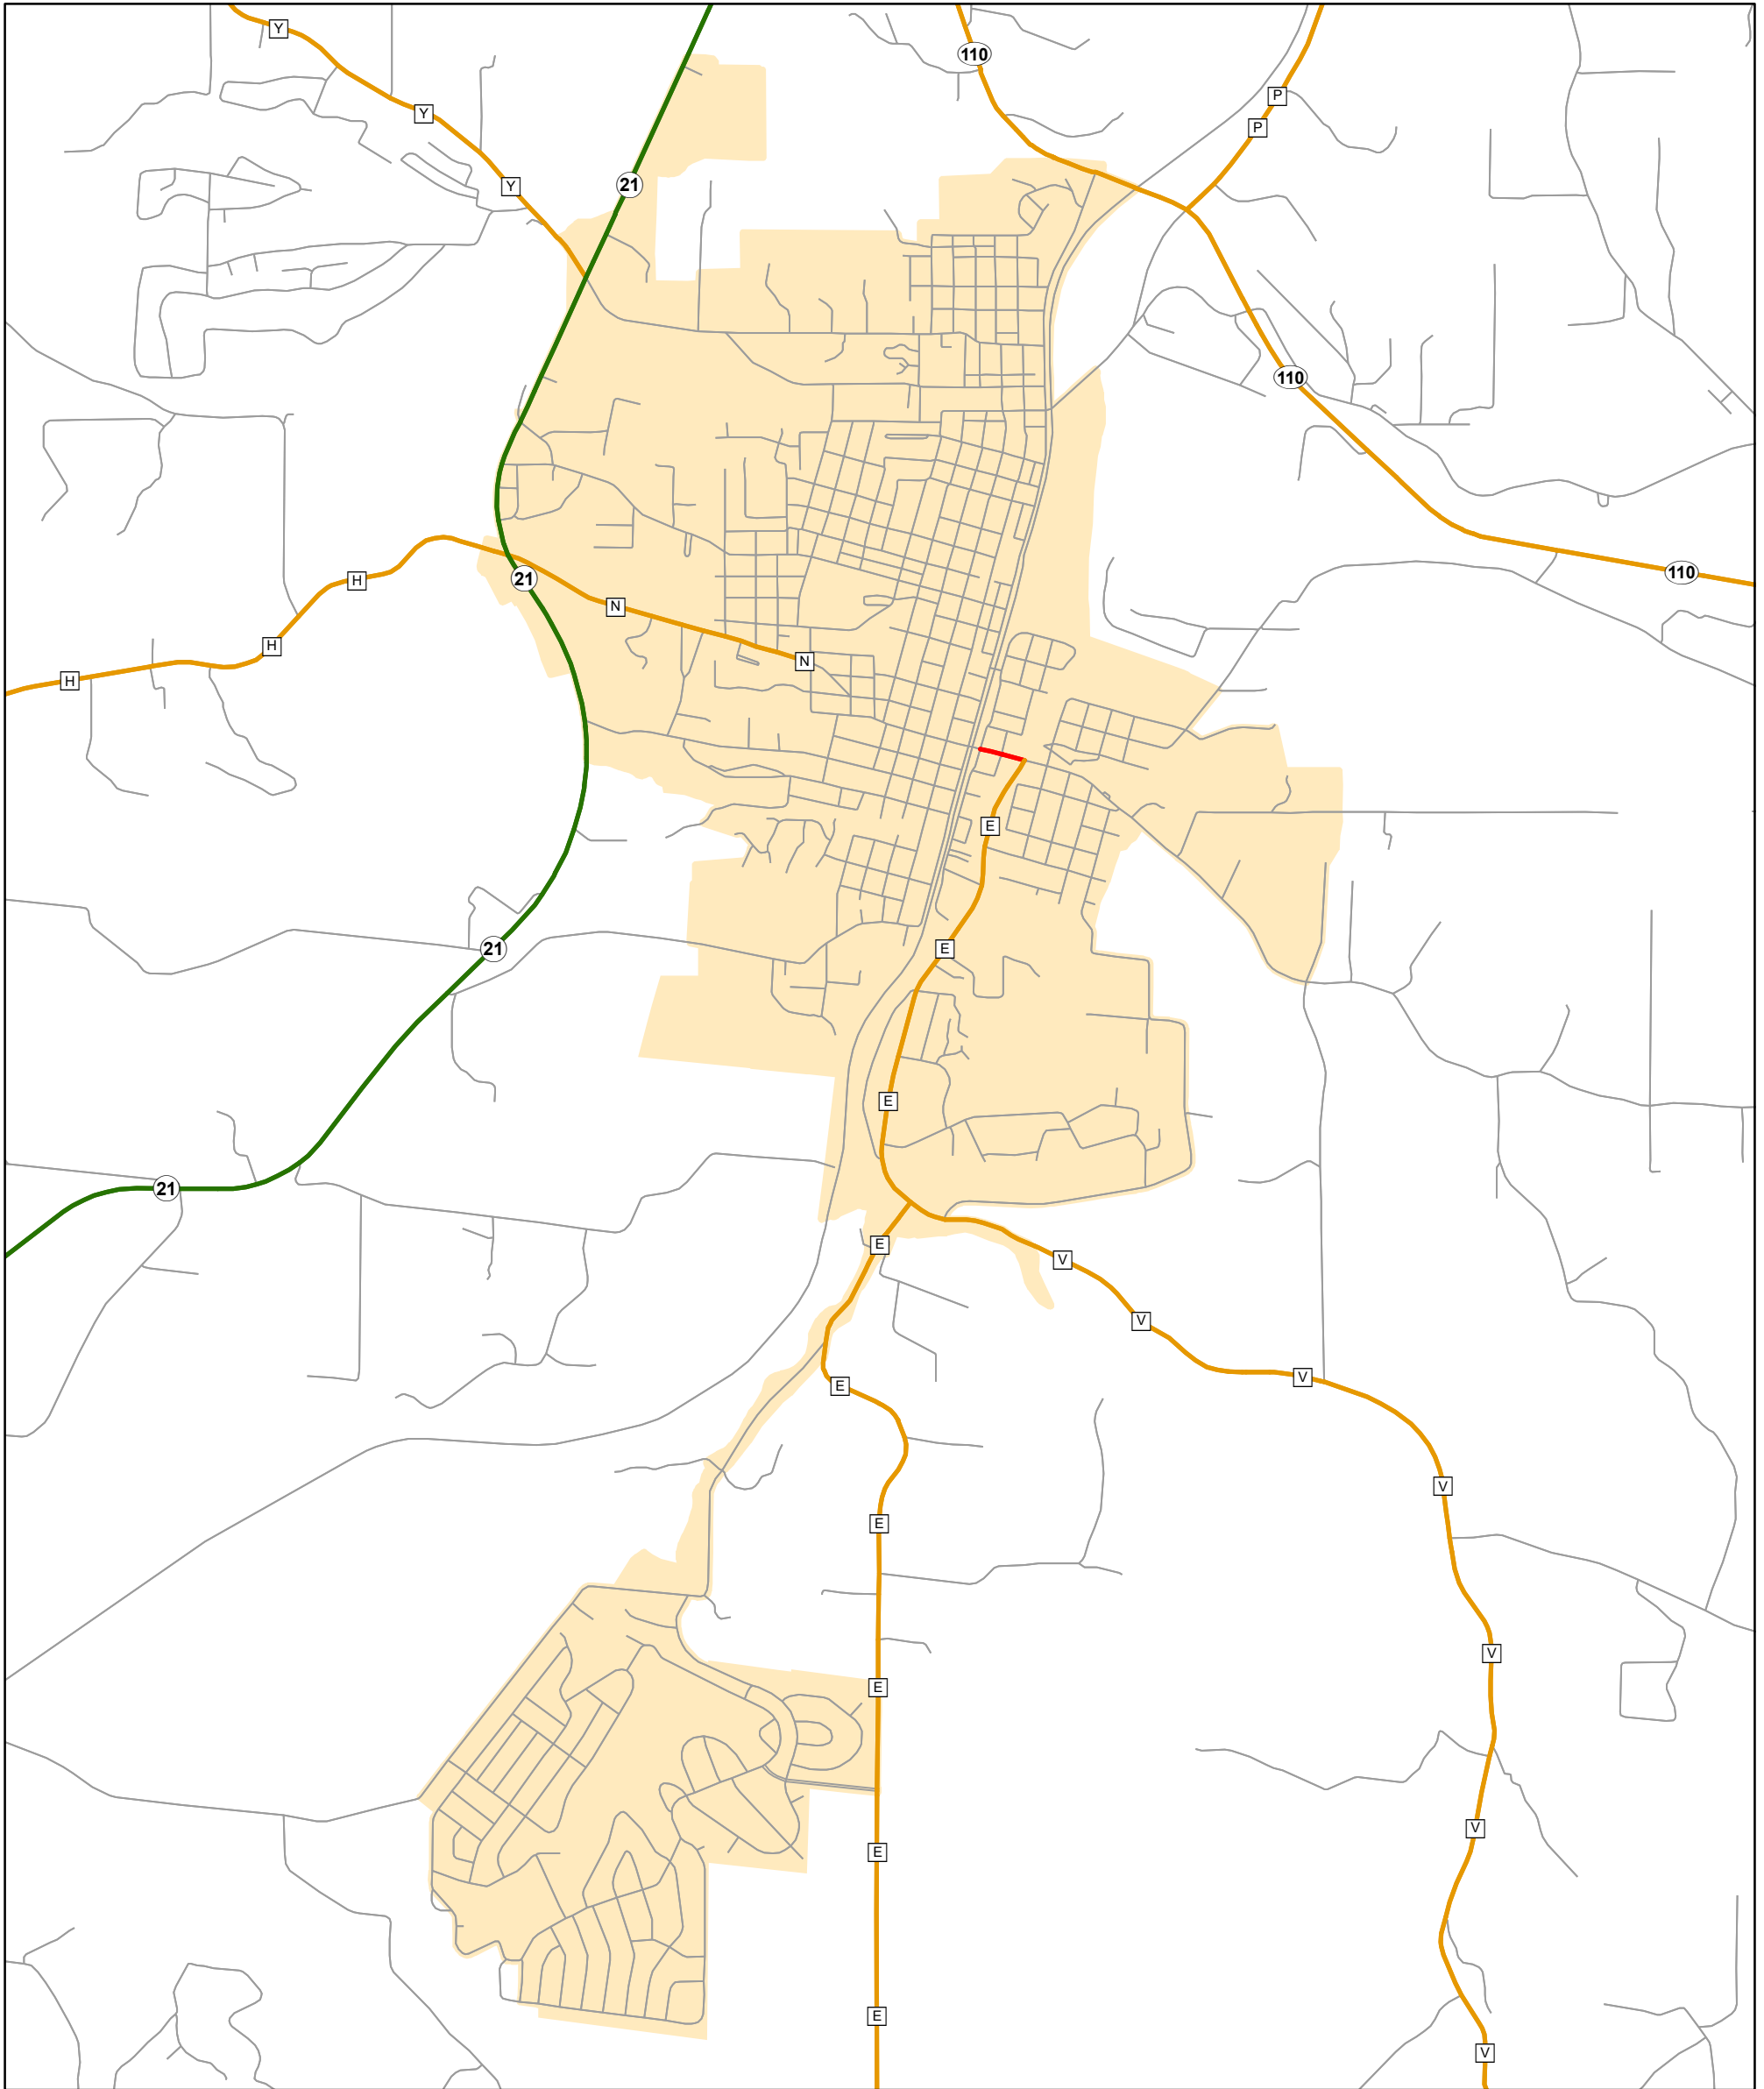

# State System Urban Area

## DE SOTO, MISSOURI

105 W. Capitol Ave.  
Jefferson City, MO 65102  
Phone (573) 526-5478  
Fax (573) 526-8052

April 2024

State System Class	Miles
Interstate	0
Primary	2.203
Supplementary	4.054
State Marked - NOS	
Other Roads	
Urban Area	