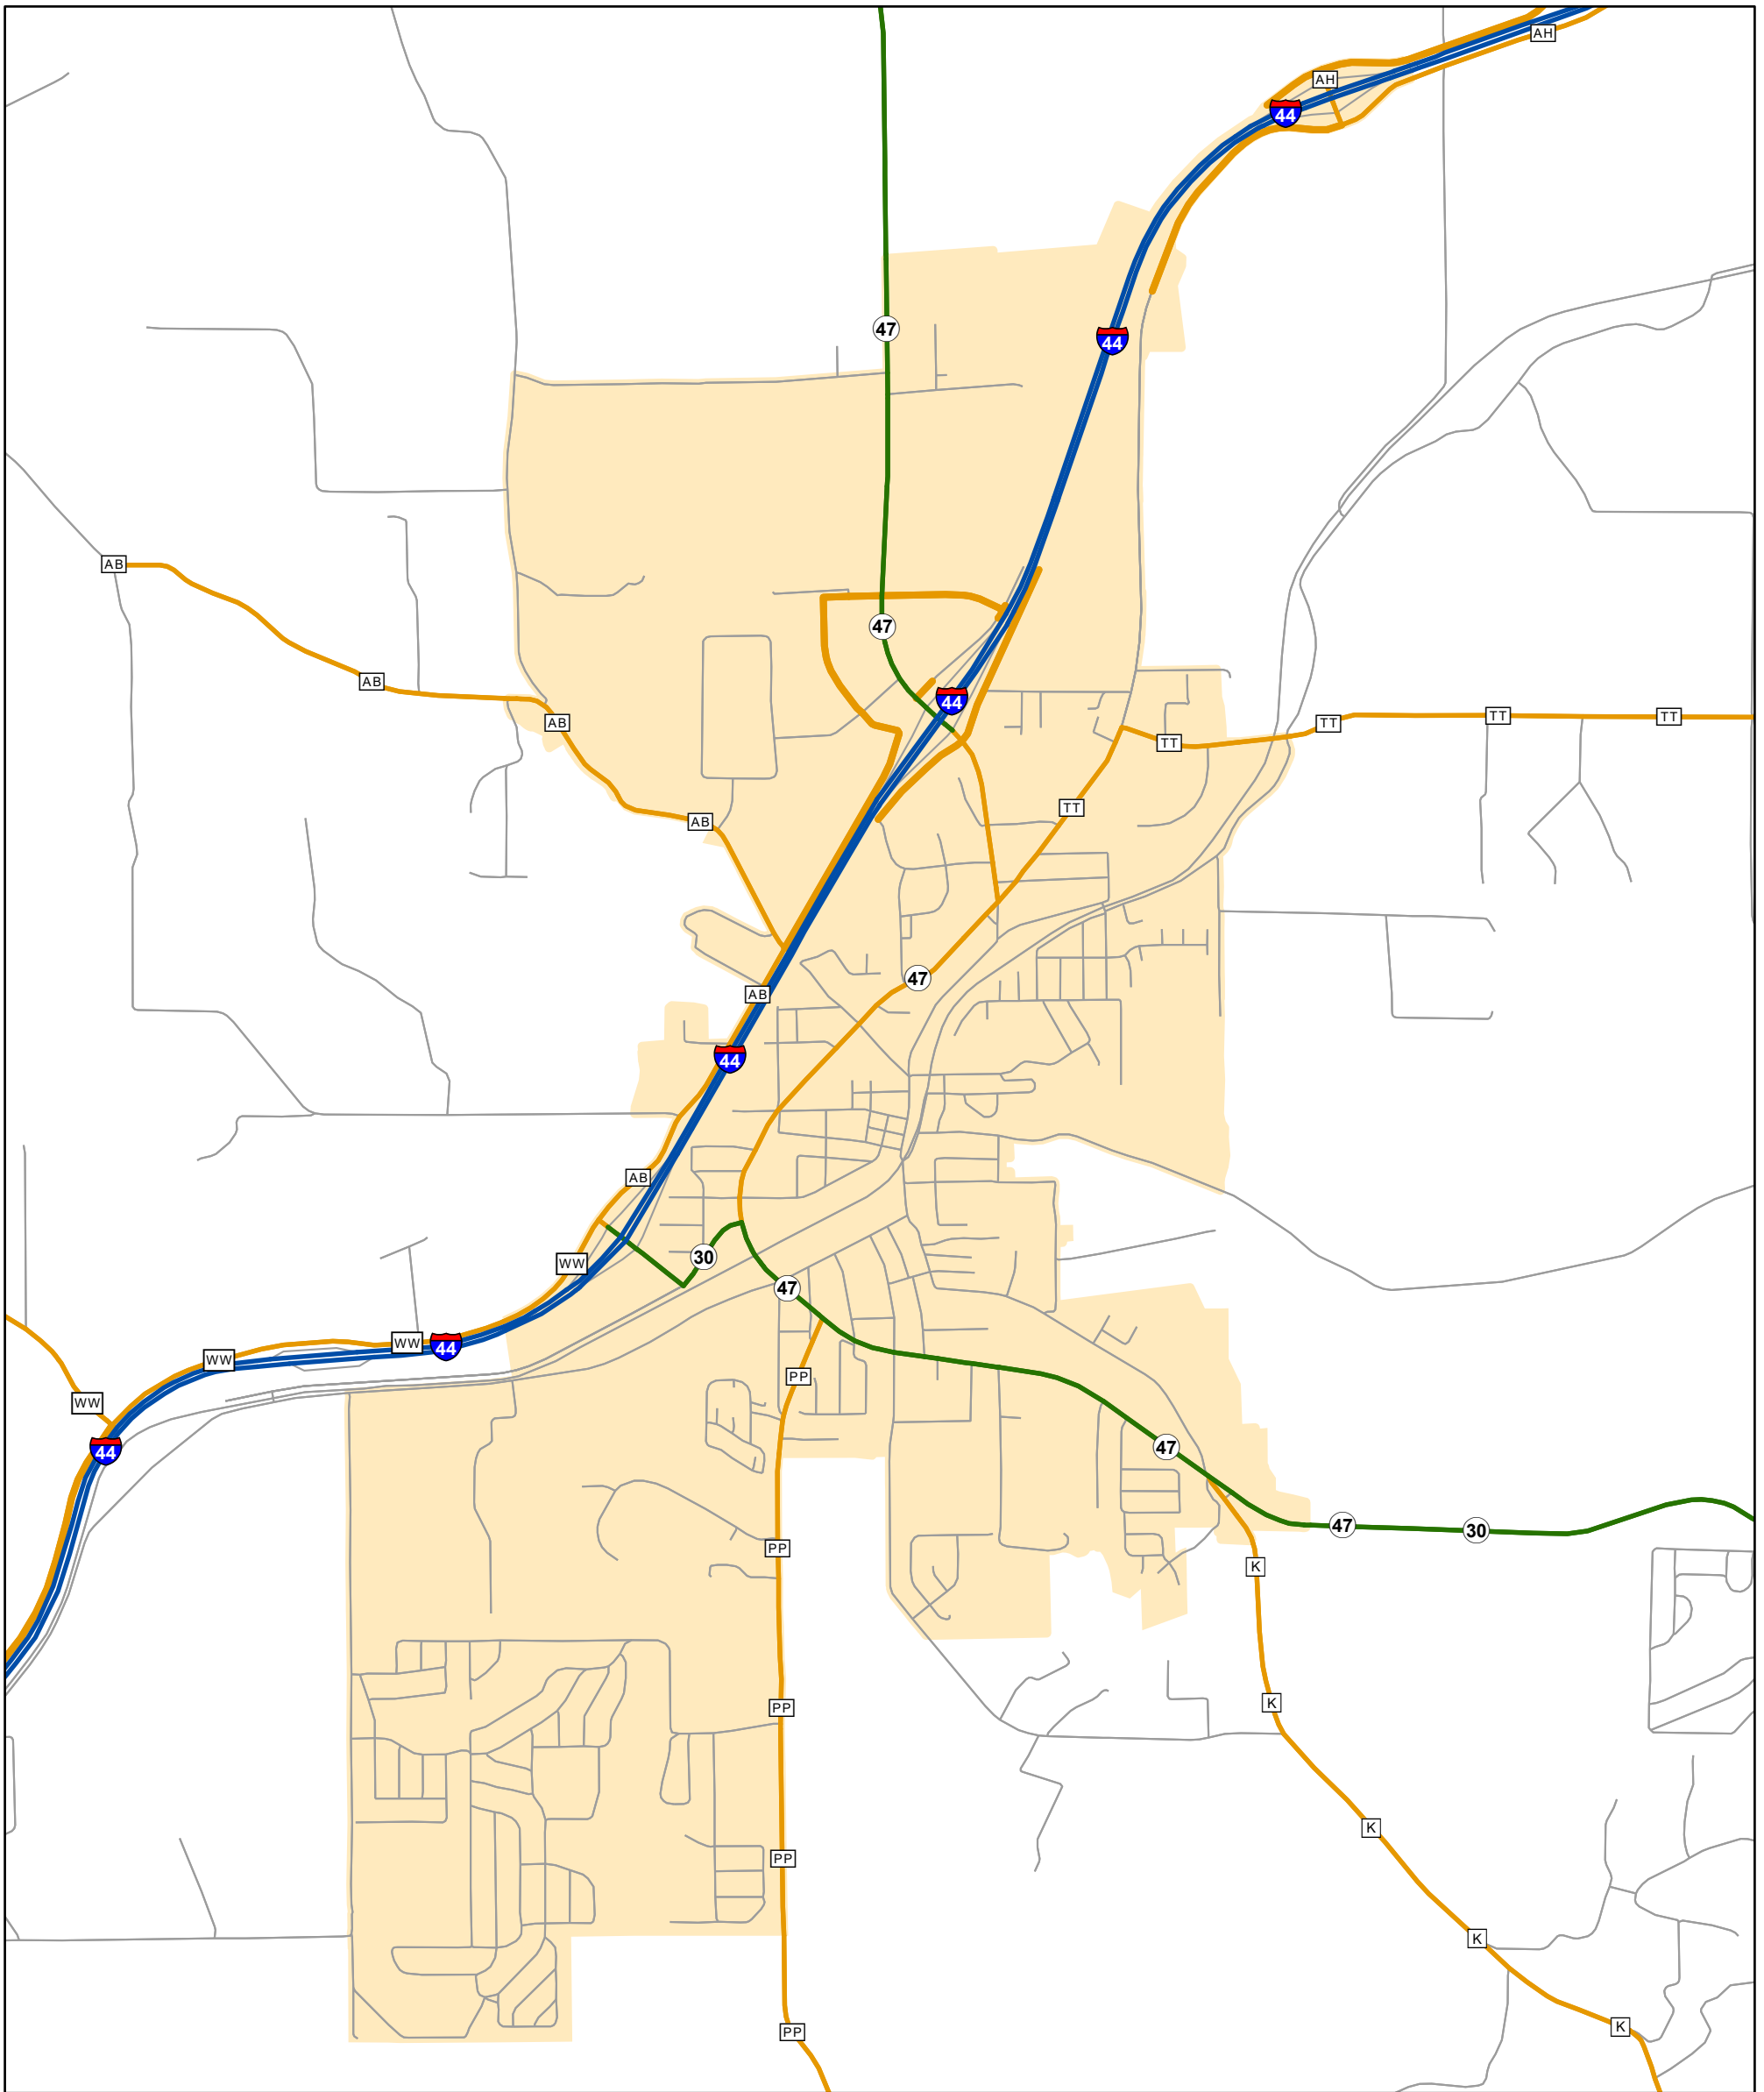

State System Urban Area

ST. CLAIR, MISSOURI

105 W. Capitol Ave.
Jefferson City, MO 65102
Phone (573) 526-5478
Fax (573) 526-8052

April 2025

State System Class	Miles
Interstate	3.957
Primary	3.336
Supplementary	10.115
State Marked - NOS	
Other Roads	
Urban Area	